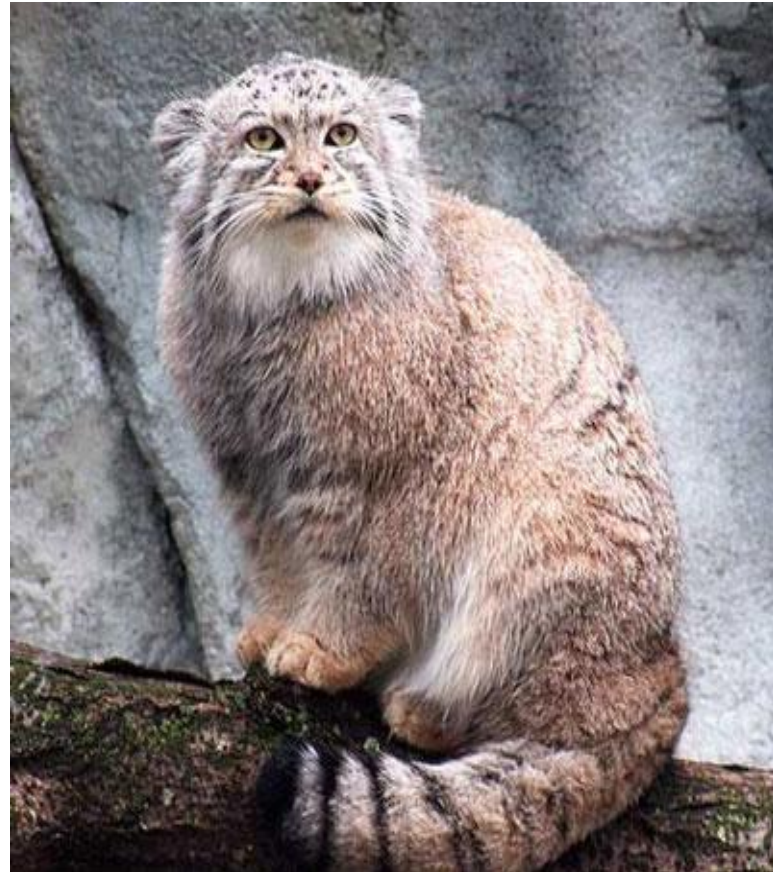

- ❑ Red book — annotated list of rare and endangered animals, plants and fungi.
- ❑ In the Red data book recorded species of plants and animals which constantly or temporarily inhabit or grow in natural conditions in a certain area

## MANUL

- ❑ Pallas ' cat is the smallest wild cat in Russia. Manul – endangered species. An extremely cautious animal, which in case of danger rarely escapes.

## BLUE FOX

- Fox – a very tiny animal that relate to the family Canidae. Its weight is barely 3 kg, body length from 55 to 70 cm Has short but powerful legs.

# KULAN

- Kulan is a primitive horse that is in many external features reminiscent of a donkey. The body length of this zhivotonogo reaches two meters, height of 120-130 cm, and a mass of about 200-300 kg.