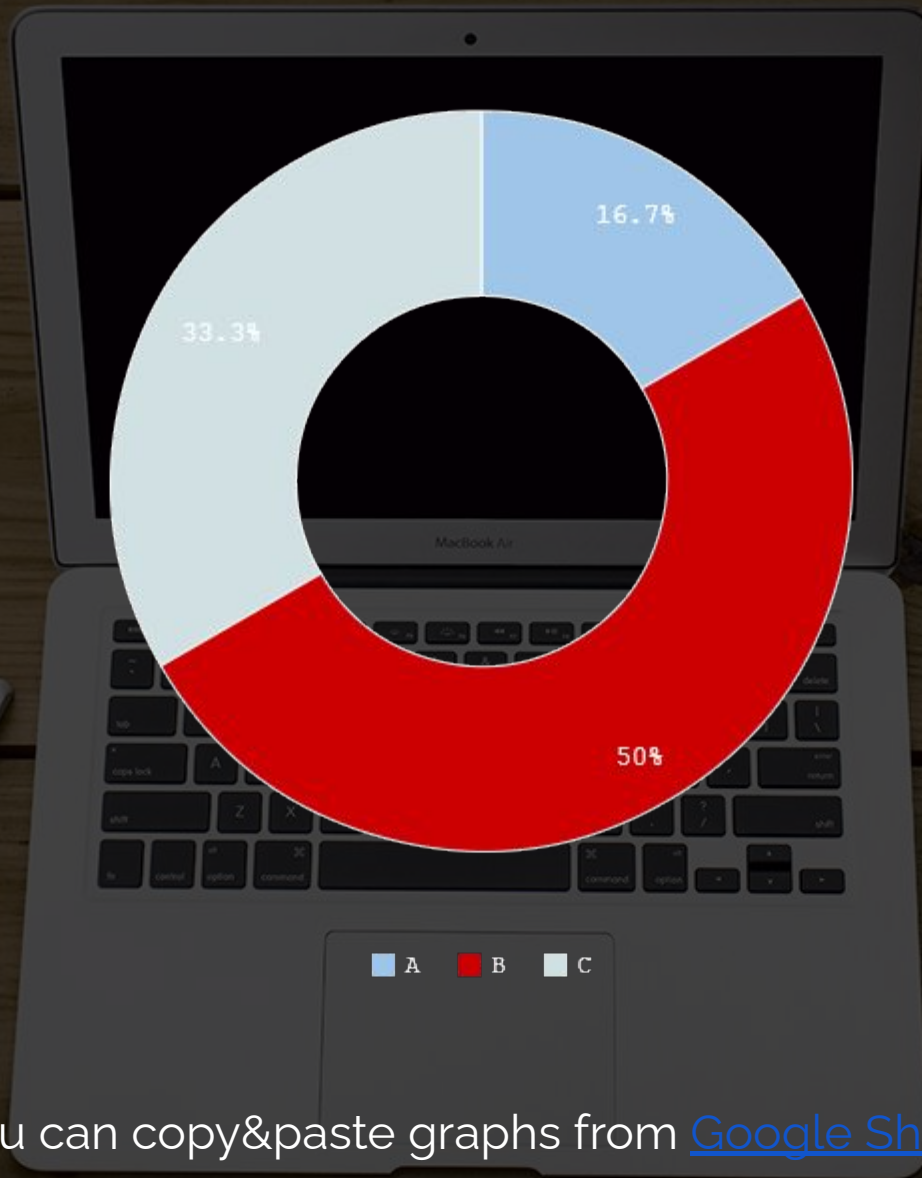

## Red

Is the color of blood, and because of this it has historically been associated with sacrifice, danger and courage.

## Yellow

Is the color of gold, butter and ripe lemons. In the spectrum of visible light, yellow is found between green and orange.

## Blue

Is the colour of the clear sky and the deep sea. It is located between violet and green on the optical spectrum.

## Red

Is the color of blood, and because of this it has historically been associated with sacrifice, danger and courage.

You can copy&paste graphs from [Google Sheets](#)