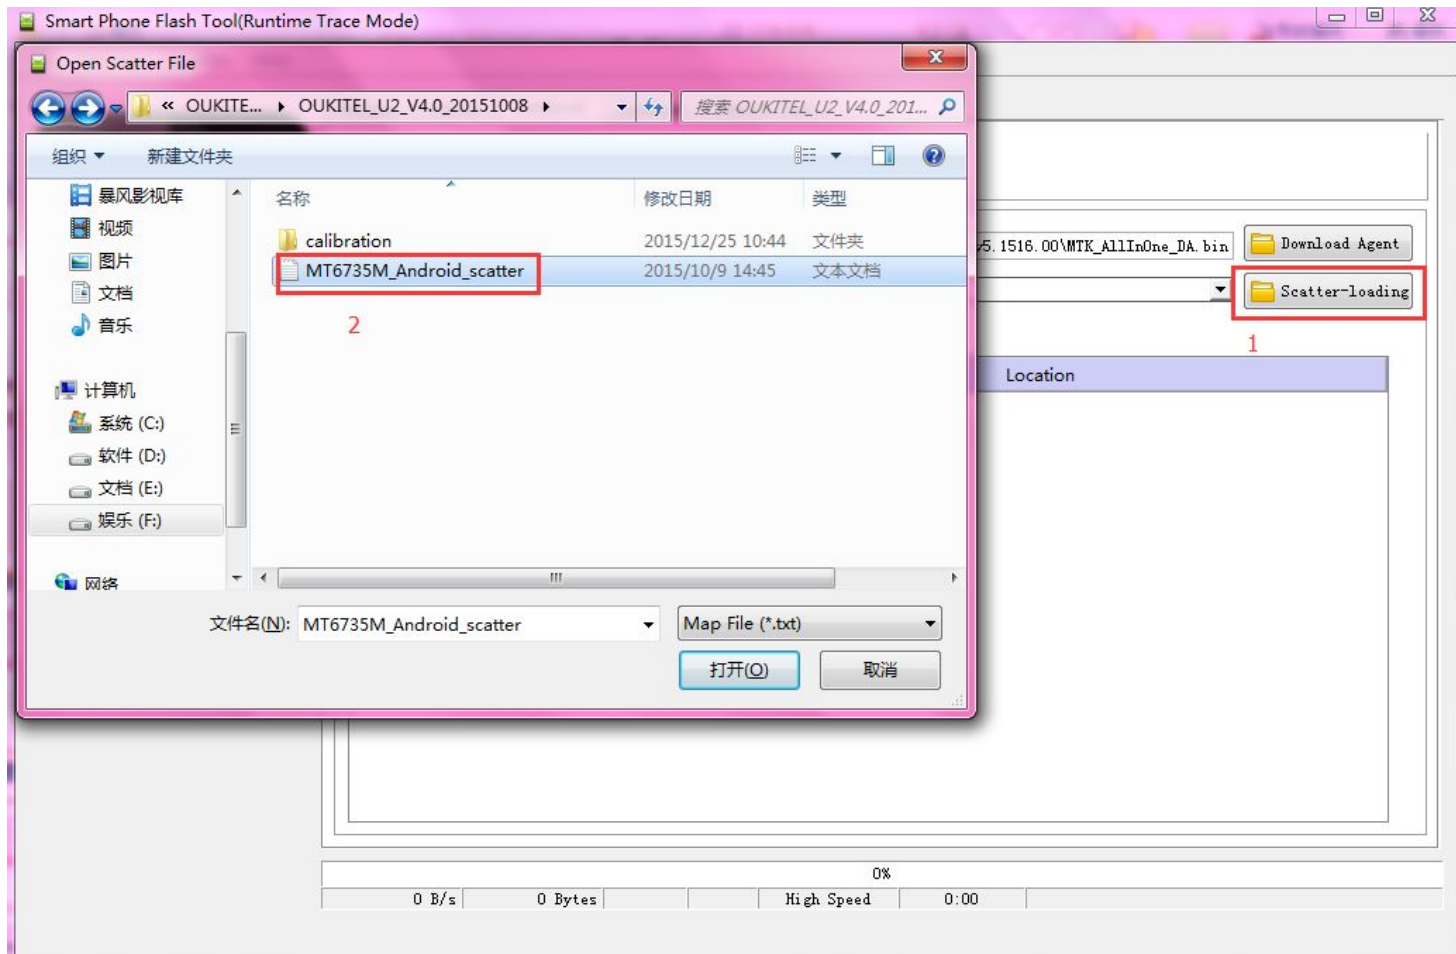

Updating software

1. Double Click  to enter the process
(this icon is in folder”  ”)

Scatter-loading: Choose the software txt file (the txt file starts with MT67..)

Click download

Warning: please don't choose another option in this field. Leave it as "download only ". If you choose another one, you may loose your basic data and your phone will not work as normal