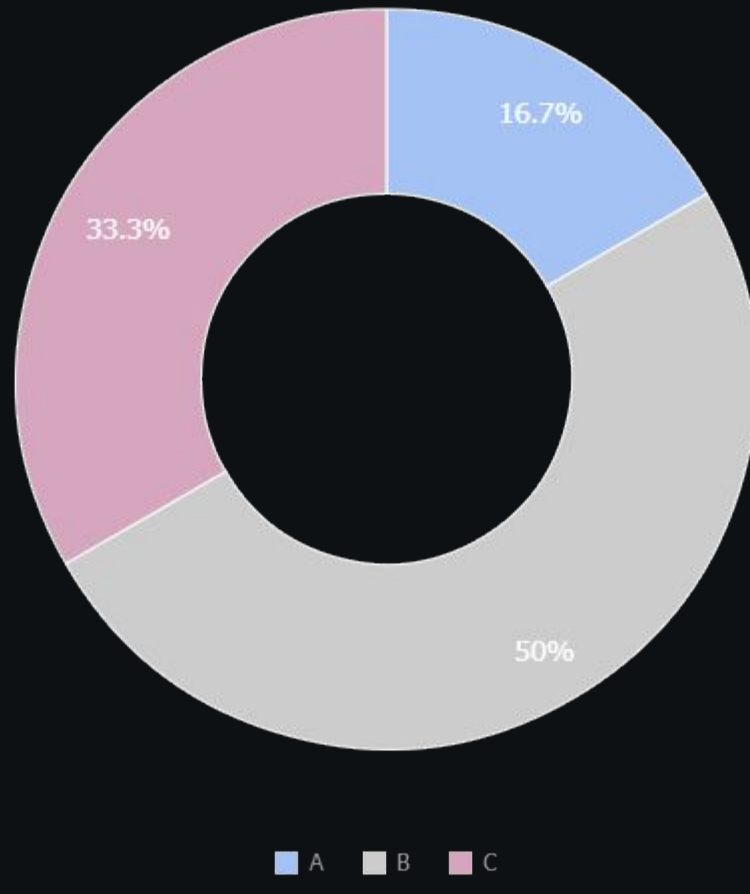

Is the colour of the clear sky and the deep sea. It is located between violet and green on the optical spectrum.

Red

Is the color of blood, and because of this it has historically been associated with sacrifice, danger and courage.

Yellow

Is the color of gold, butter and ripe lemons. In the spectrum of visible light, yellow is found between green and orange.

Blue

Is the colour of the clear sky and the deep sea. It is located between violet and green on the optical spectrum.

Red

Is the color of blood, and because of this it has historically been associated with sacrifice, danger and courage.

you can copy&paste graphs from [google sheets](#)

android project

Show and explain your web,
app or software projects
using these gadget
templates.