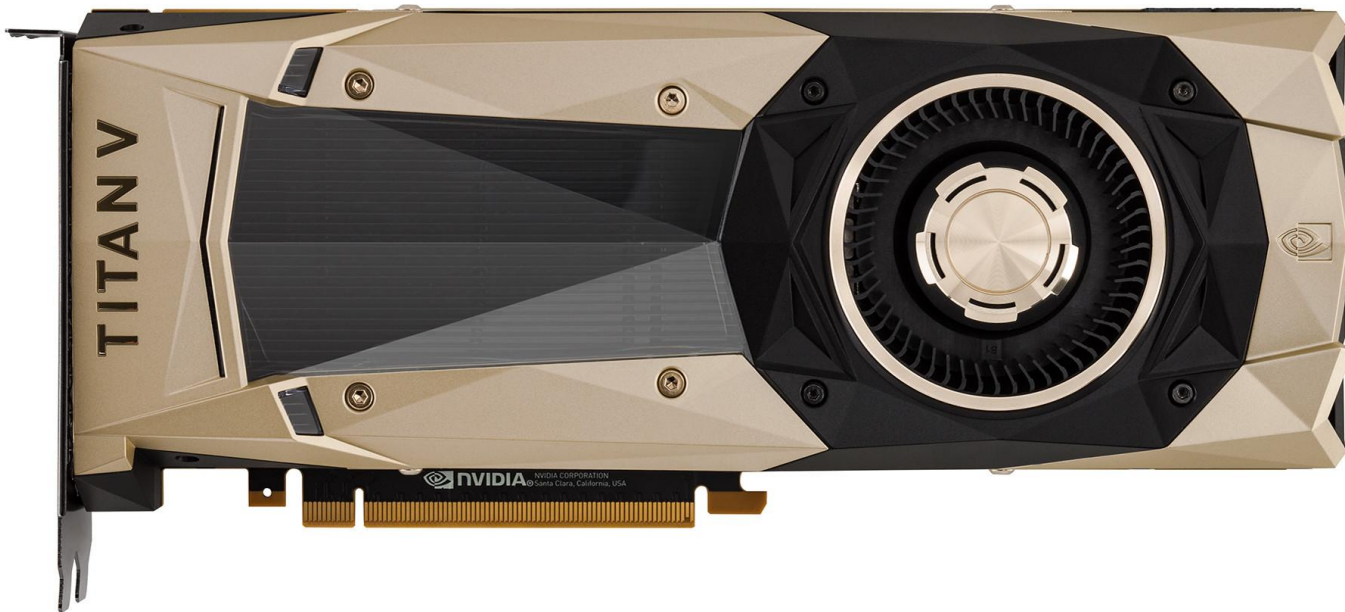

Video Card

- **Nvidia Titan V:**
- Memory - 12 gb
- Memory frequency - 1850 Mgh
- Bandwidth - 652 gb/s