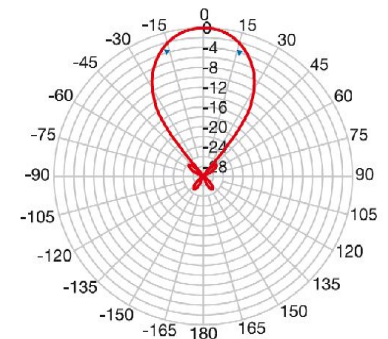

ELIKA – THEY ARE FRACARRO!!!

MOUNTING: can be mounted to a pole without the need for tools

DIMENSIONS: high performances on restrained dimensions (by Sigma patent)

MAST CONNECTION: the best of its class

GAIN/DIRECTIVITY: high gain, excellent directivity and almost total absence of side lobes

ITALIANS DO IT BETTER!!!

fracarro.com

FRACARRO
shaping the future