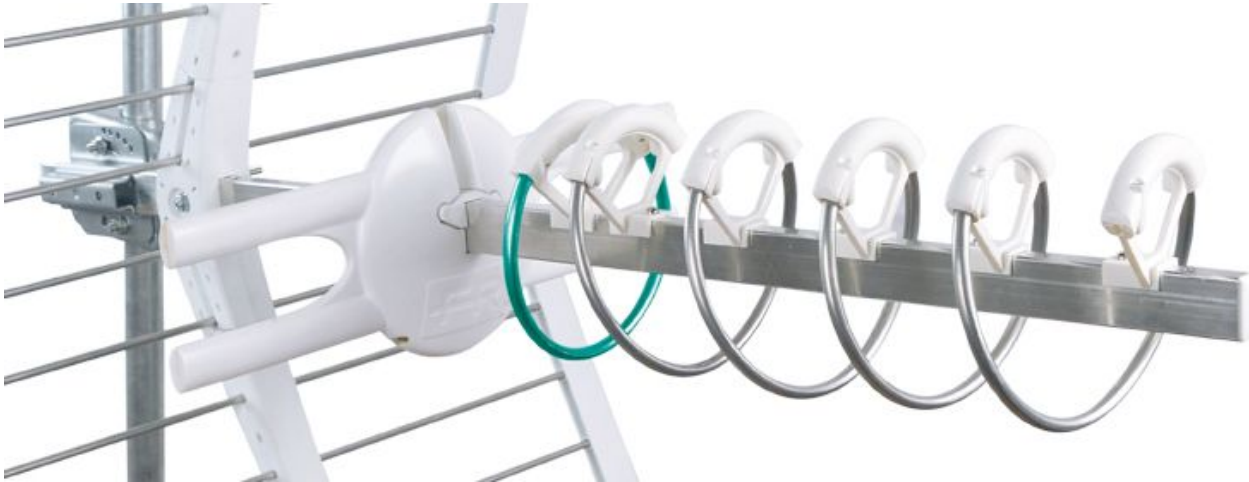

ELIKA – NEW HELICAL DIRECTORS

New directors with helical form, an evolution of the Loop Yagi technology, already adopted and **patented** for the previous Sigma series

fracarro.com

FRACARRO

shaping the future