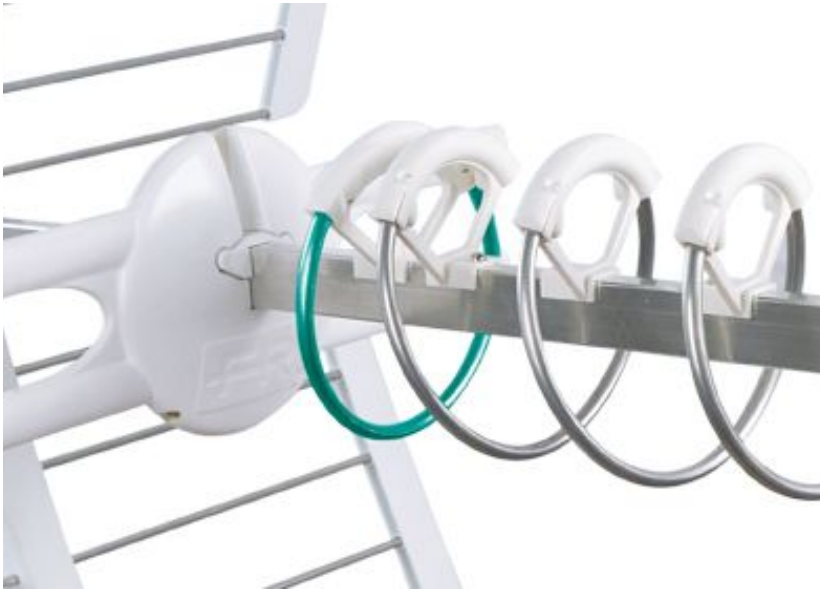

ELIKA – INNOVATIVE ADAPTOR ELEMENT

Impedance adaptor element, it offers higher performances when compared to other aerials, guaranteeing **high gain**, **excellent directivity** and almost total absence of side lobes

Fracarro green colour on active version, to easily distinguish ELIKA and ELIKA PRO