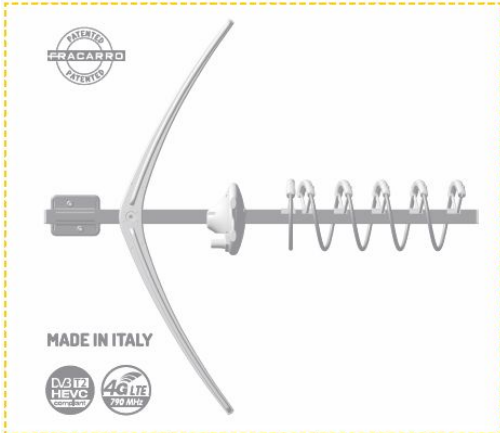

ELIKA – THEY ARE FRACARRO!!!

MOUNTING: can be mounted to a pole without the need for tools

DIMENSIONS: high performances on restrained dimensions (by Sigma patent)

MAST CONNECTION: the best of its class

GAIN/DIRECTIVITY: high gain, excellent directivity and almost total absence of side lobes

LED индикатор

Высокая
мощность диполя

Не нужен прибор
для настройки

ELIKA – MAST CONNECTOR

Innovative mast connector with standard zenith adjustment and **chequered surface** which enables an optimum pole grip and **large wingnut** to secure it with a simple **screwdriver**

Multiple packaging with expositor which contains all product technical information

FRACARRO

elika

CE MADE IN ITALY

ANTENNA UHF ELIKA PRO 790
ELIKA PRO 790 UHF AERIAL
ELIKA PRO 790 UHF ANTENNE

ELIKA PRO - 213227

L'UNICA ANTENNA CON PUNTAMENTO A LED
THE ONLY ANTENNA WITH LED AIMING
LA SEULE ANTENNE AVEC LED DE POINTAGE

ANTENNA UHF ELIKA PRO 790
ELIKA PRO 790 UHF AERIAL
ELIKA PRO 790 UHF ANTENNE

1 **2** **3** **4** **5** **6** **7** **8** **9** **10** **11** **12**