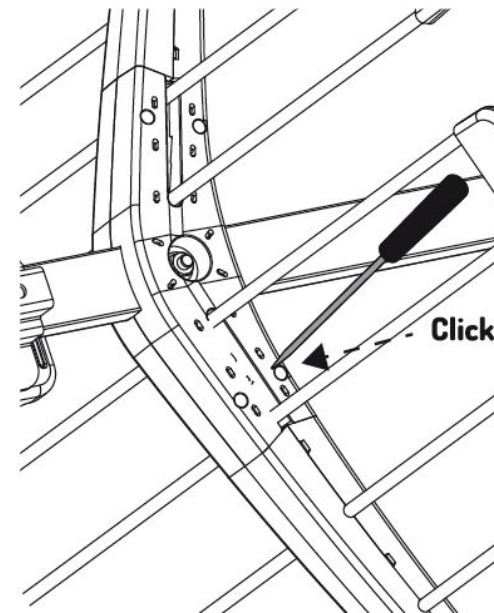

LED индикатор

Высокая
мощность диполя

Не нужен прибор
для настройки

ELIKA – MAST CONNECTOR

Innovative mast connector with standard zenith adjustment and **chequered surface** which enables an optimum pole grip and **large wingnut** to secure it with a simple **screwdriver**

No tools required

fracarro.com

FRACARRO

shaping the future

ELIKA – NEW REFLECTORS

New **quick coupling reflectors** design, with fast flap in order to **easily remove** them with a simple screwdriver

No tools required