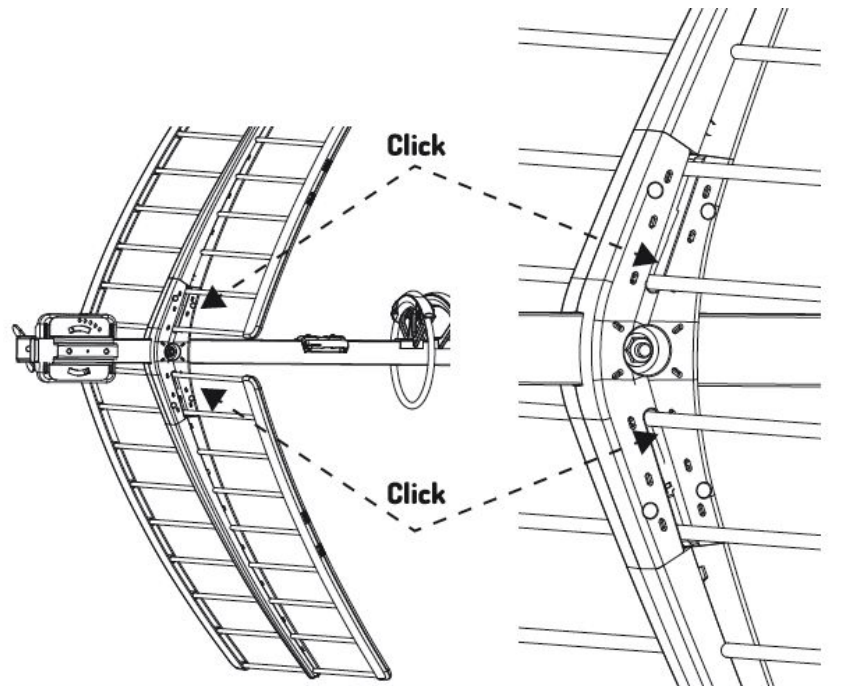

LED индикатор

Высокая
мощность диполя

Не нужен прибор
для настройки

ELIKA – MAST CONNECTOR

Innovative mast connector with standard zenith adjustment and **chequered surface** which enables an optimum pole grip and **large wingnut** to secure it with a simple **screwdriver**

No tools required

fracarro.com

FRACARRO

shaping the future

ELIKA – NEW REFLECTORS

New **quick coupling reflectors** design, with fast flap in order to **easily remove** them with a simple screwdriver

No tools required