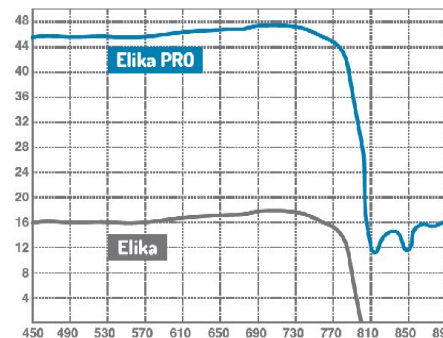

ELIKA – THEY ARE FRACARRO!!!

MOUNTING: can be mounted to a pole without the need for tools

DIMENSIONS: high performances on restrained dimensions (by Sigma patent)

MAST CONNECTION: the best of its class

GAIN/DIRECTIVITY: high gain, excellent directivity and almost total absence of side lobes

ITALIANS DO IT BETTER!!!

fracarro.com

FRACARRO
shaping the future