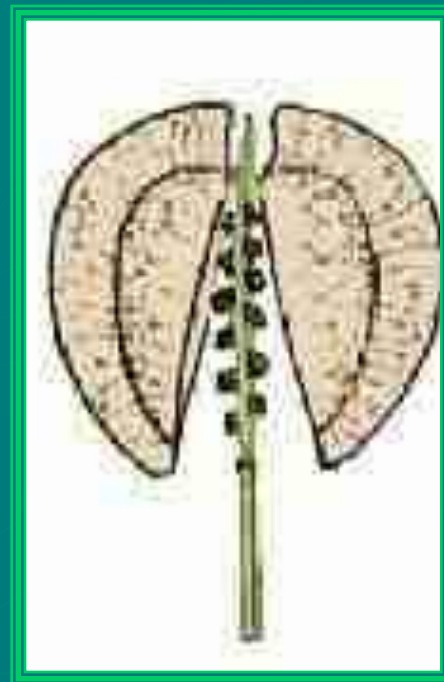

Плод

Виды плодов

Стручок

07/30/2022

Мерзликина Галина
Валерьевна

Стручочек