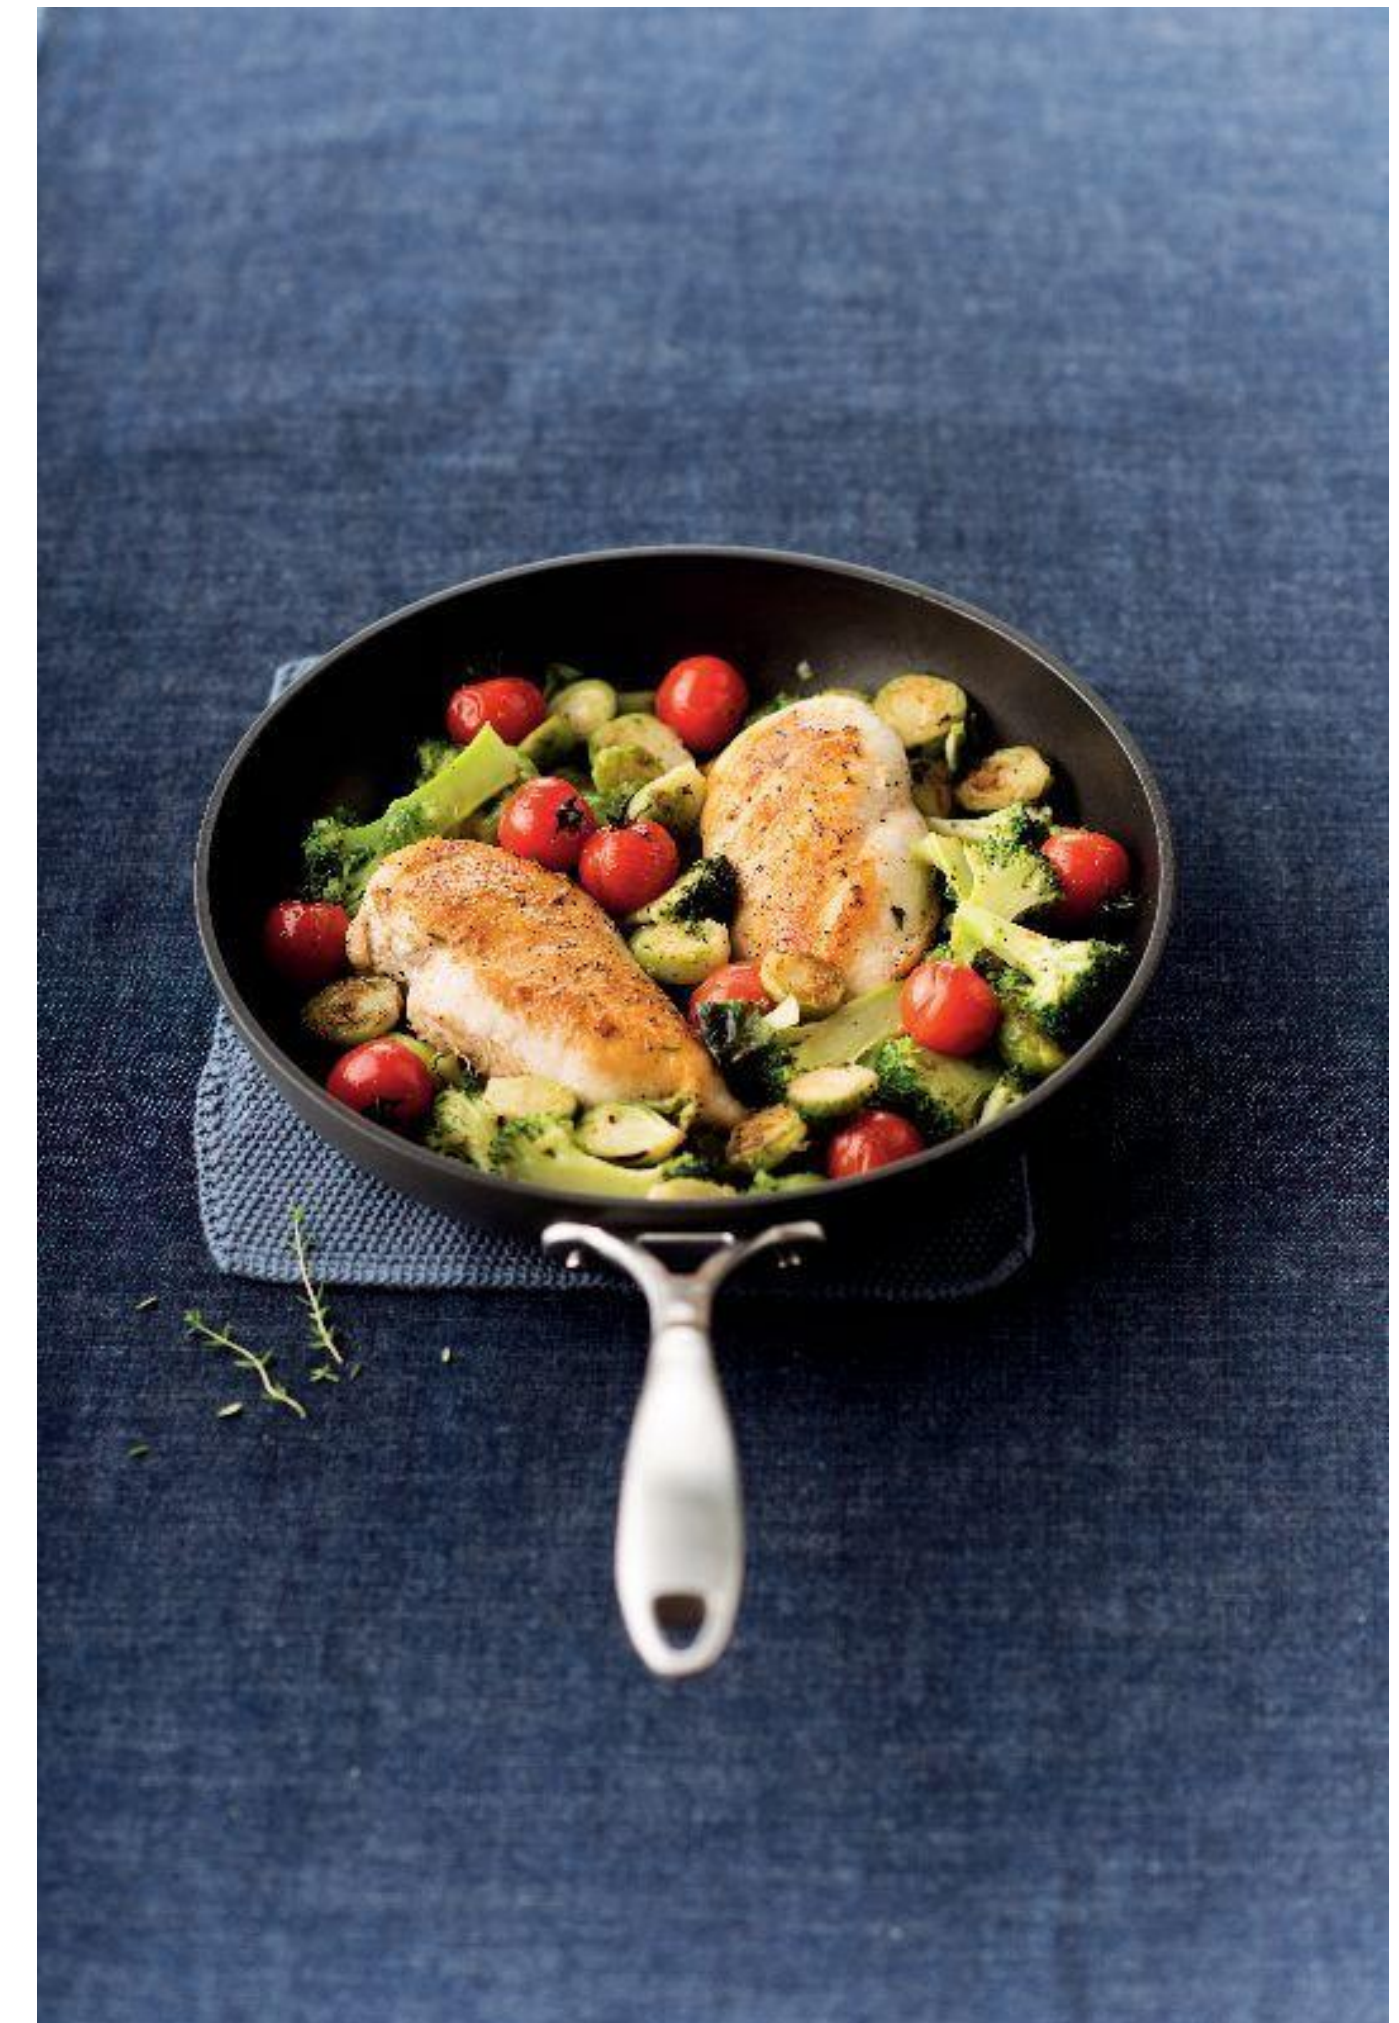

КОЛЛЕКЦИЯ «ОТ ШЕФА» ПРОВАНС»

Для превосходного результата приготовления блюд, как для начинающих поваров, так и профессионалов.