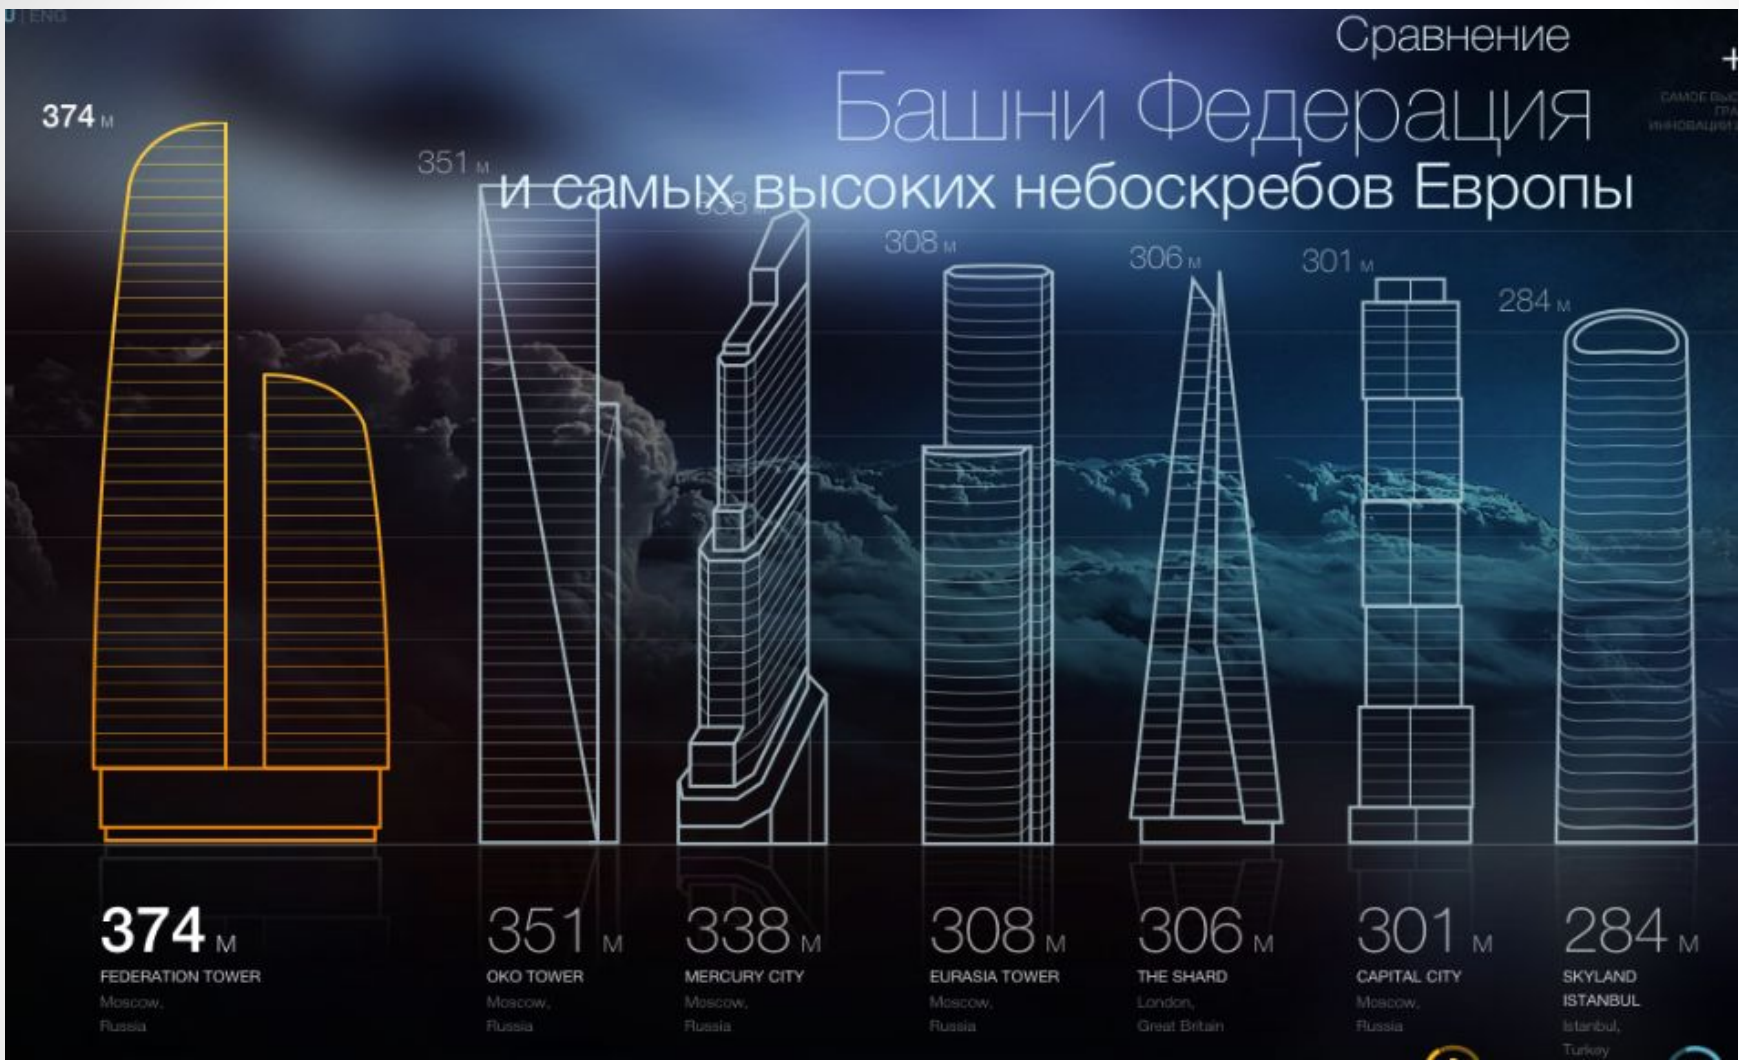

Luxury Office Space in Moscow

Anastasia Semyonova

IB 2-2

Federation Tower

Location: Moscow,
Presnenskaya naberezhnaya, 12
Metro station: Mezhdunarodnaya,
Vystavochnaya, Delovoy Center
Contacts: +7 919 990-35-29
Site: <http://federationtower.com>

Building class: A
Available space: from 168 to 2,416 m²

Comparing Federation Tower and the tallest building in Europe

Business center **CENTRAL YARD**

Location: Moscow,
Spartakovskaya square, 14
Metro station: Baumanskaya,
Krasnoselskaya, Sokolniki
Contacts: +7 916 957-77-38,
+7 495 644-70-80