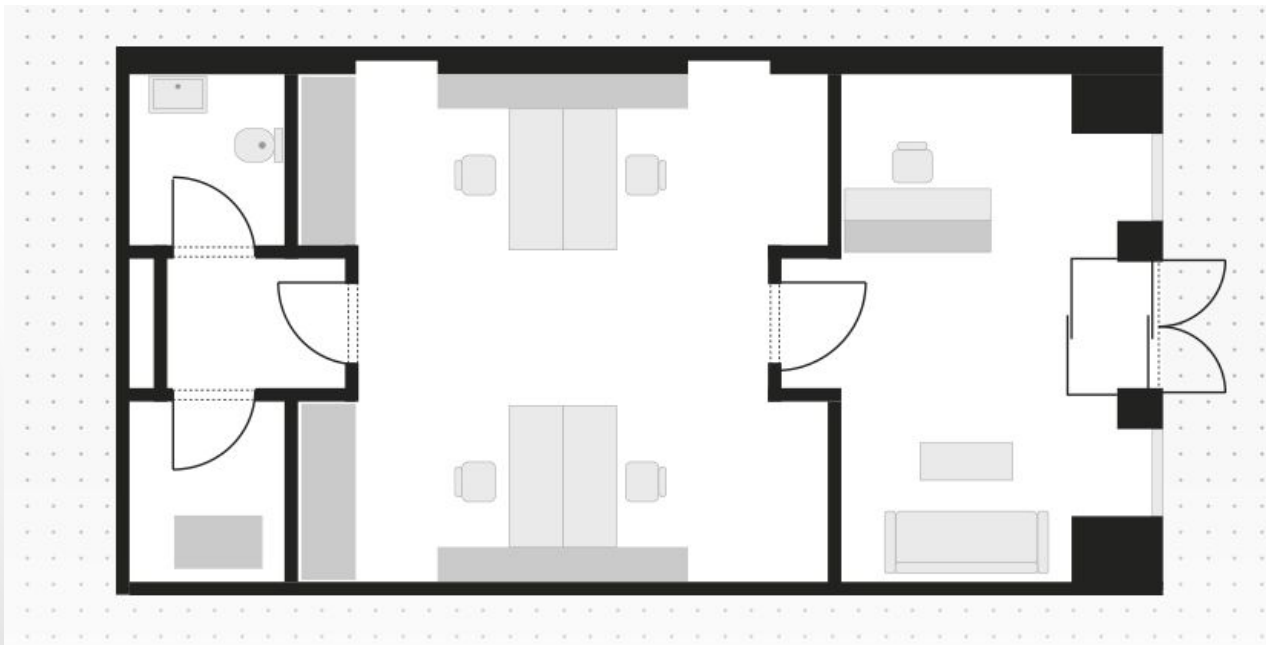

Building class: A

Reception Zone

Seating plan
(5 person)

Work Space

Rent: 150 000 rubles per month

TriBeCa Apartments (in process)

Location: Moscow,
Nizhn'aya Krasnoselskaya, 35
Metro station: Baumanskaya,
Krasnoselskaya, Komsomolskaya
Contacts: +7 (495) 151-07-73
Site: <http://tribeca-apartments.ru/offices>