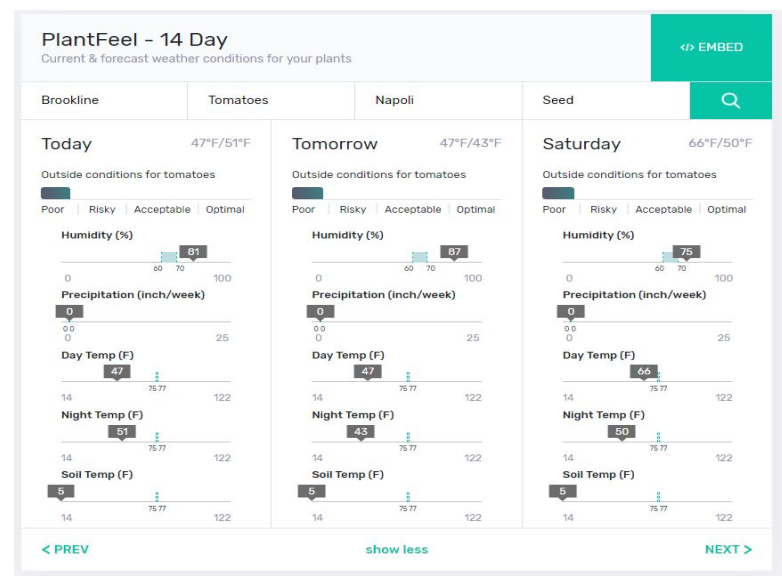

[App](#)[GardenWeather API](#)[About](#)[Contact](#)

“The Weather – for Gardeners”

Real-Time, Location-Based
Growing Recommendations & Planting Prediction

Install this, and other widgets into your website