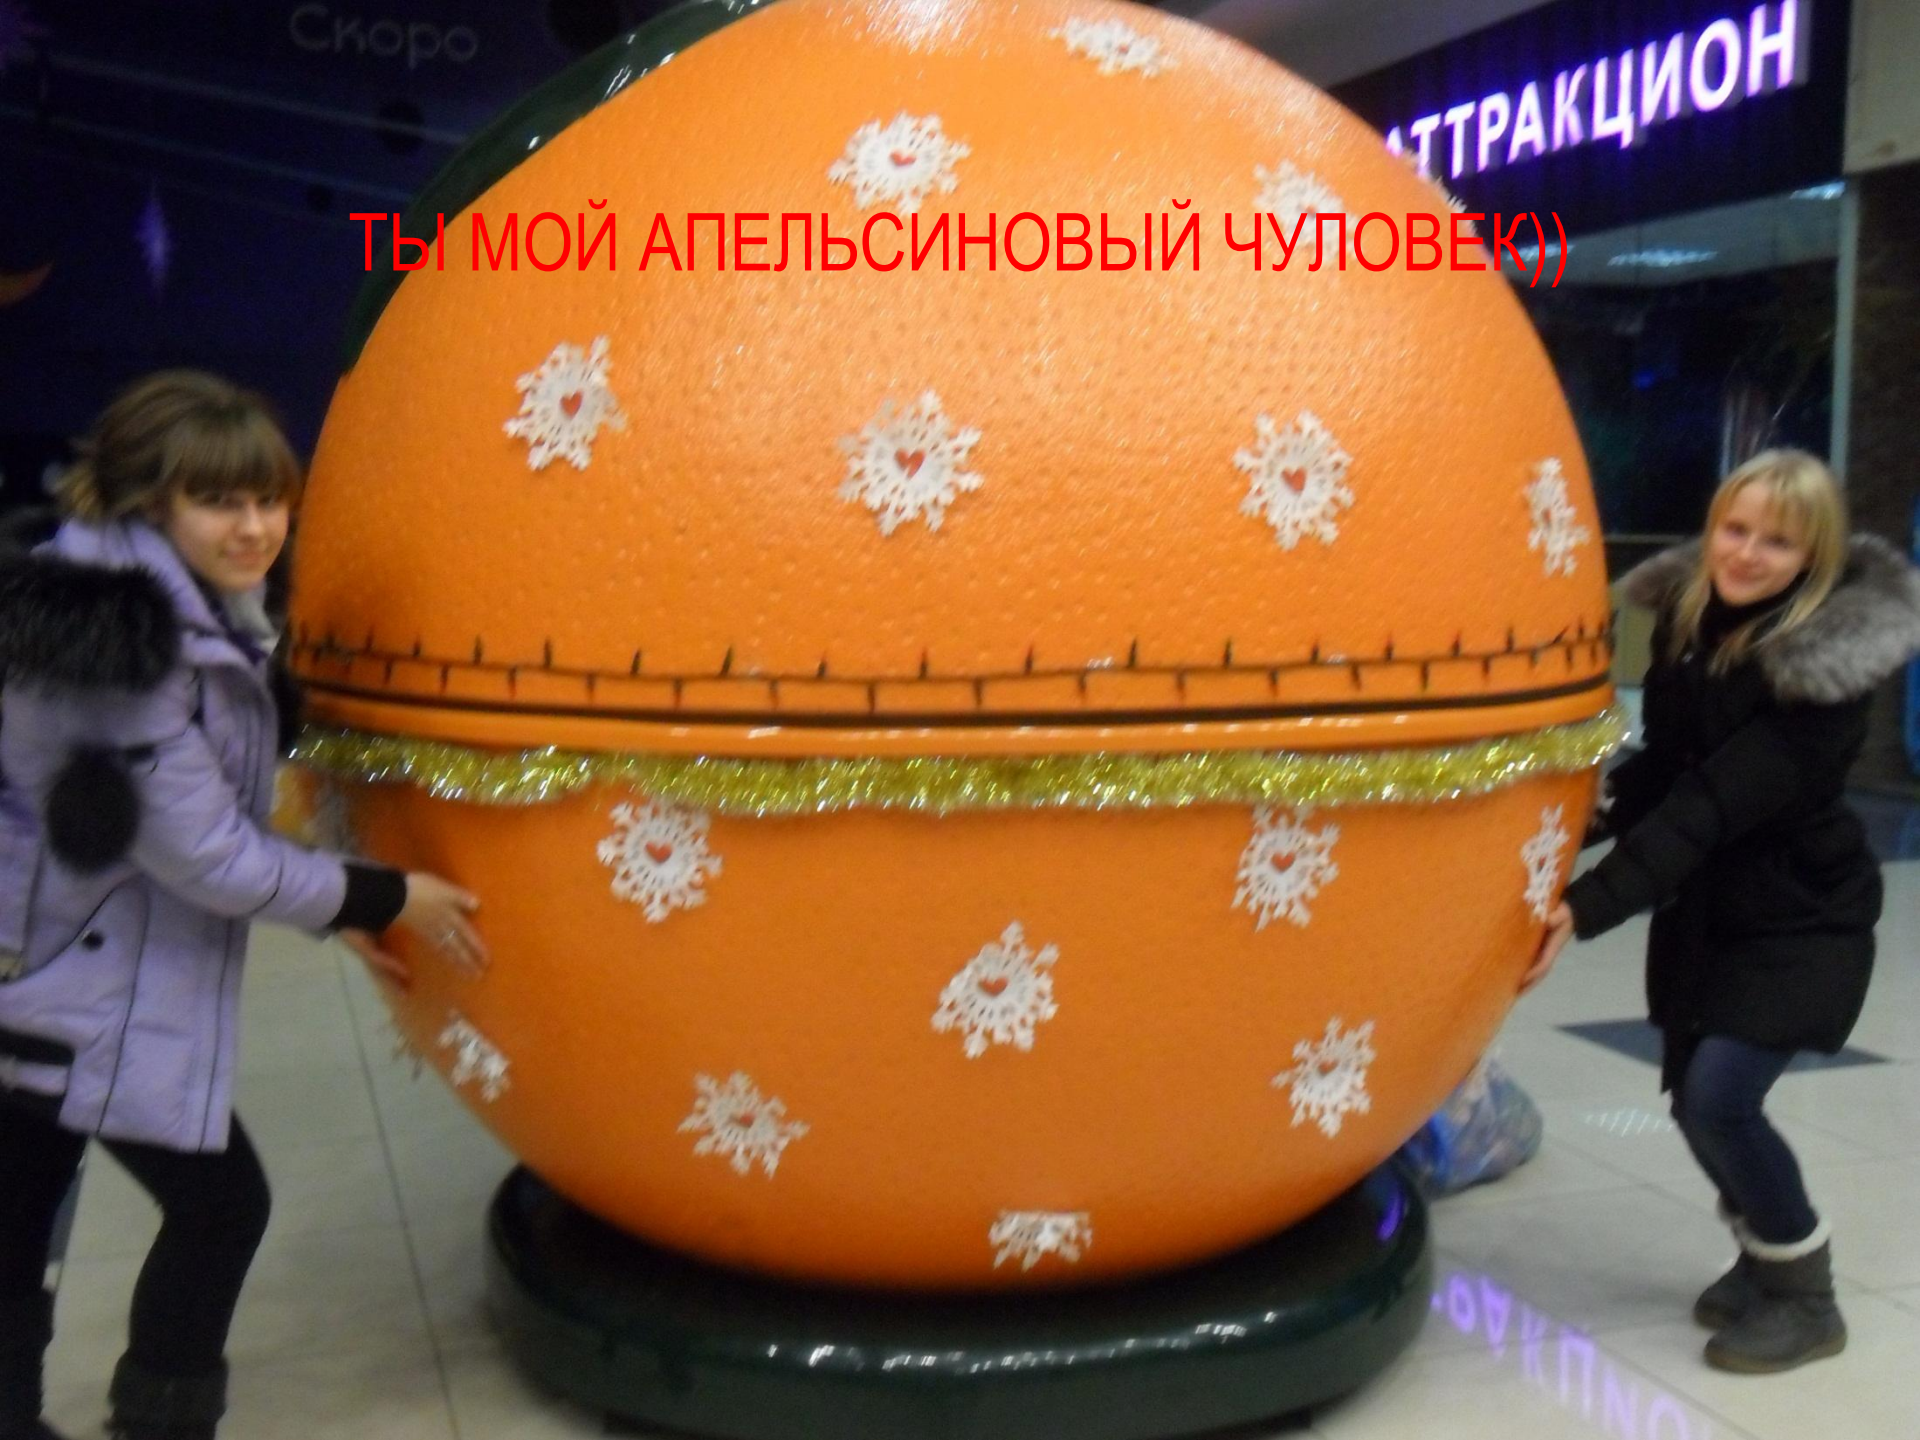

ЭВАААААНЫЧ МОЙ)

Посвящаю тебе))

ТЫ МОЙ АПЕЛЬСИНОВЫЙ ЧУЛОВЕК))

*Поздравляю тебя от всей души с  
Днём Варенья))*

Two young women are standing outdoors in front of a large bush of white flowers. Both are wearing black t-shirts with green and white graphics. The woman on the left has long blonde hair and is pointing her right hand towards the woman on the right. The woman on the right has long brown hair and is pointing her left hand towards the woman on the left. They are both smiling slightly. The background is filled with green leaves and white blossoms.

A photograph of two women posing in a decorative archway made of ice. The archway is illuminated with warm, pinkish lights. The women are wearing winter clothing, including black hats and gloves. The background is dark with some colorful lights. The text is overlaid on the lower part of the image.