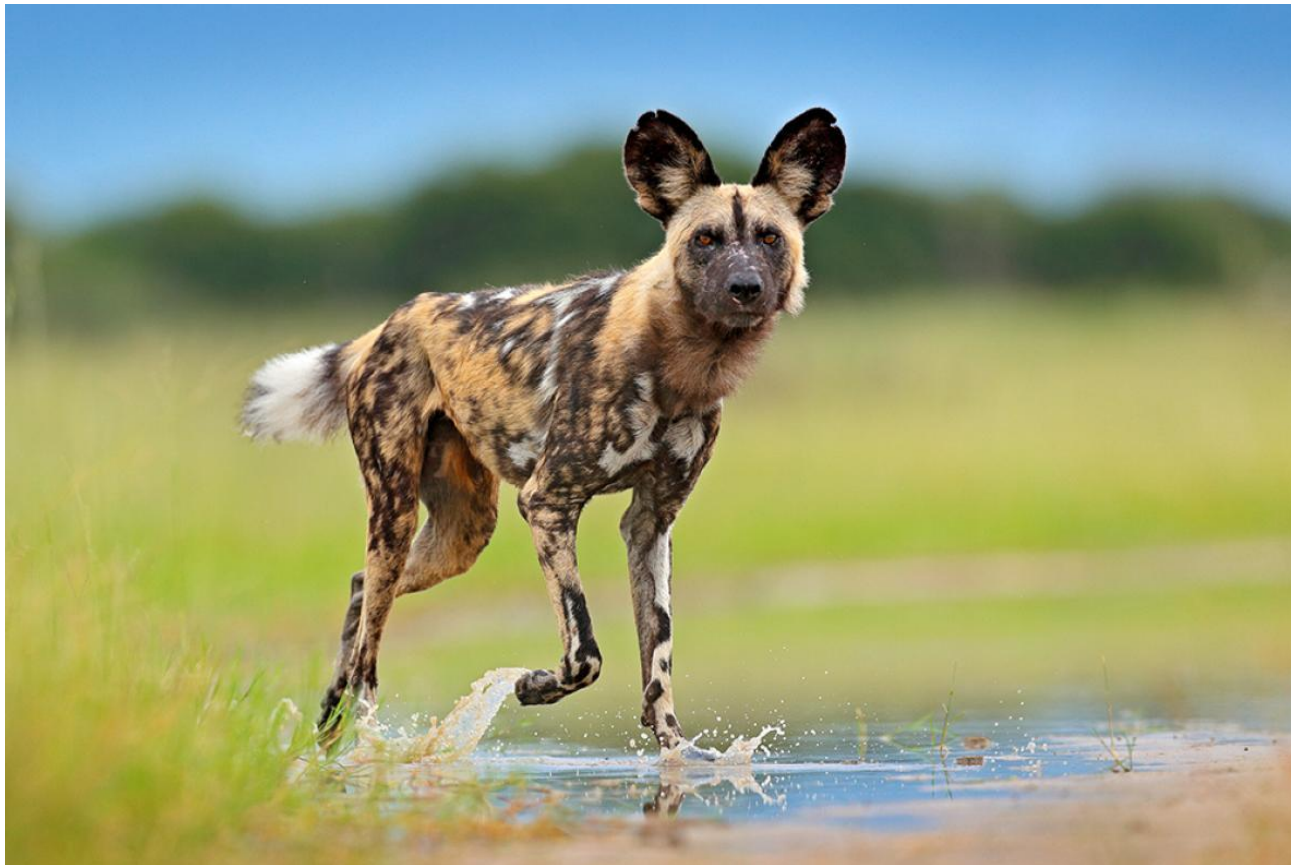

African animals in danger

The world around us

The African wild dog is a canid native to Saharan Africa. It is only extant member of the genus *Lycaon*. The decline of these populations is ongoing, human persecution and disease outbreaks.

The hooded vulture is native to Saharan Africa, where it has a widespread distribution with populations. The species has been status of critically endangered, owing to various factors including poisoning, hunting and habitat loss.