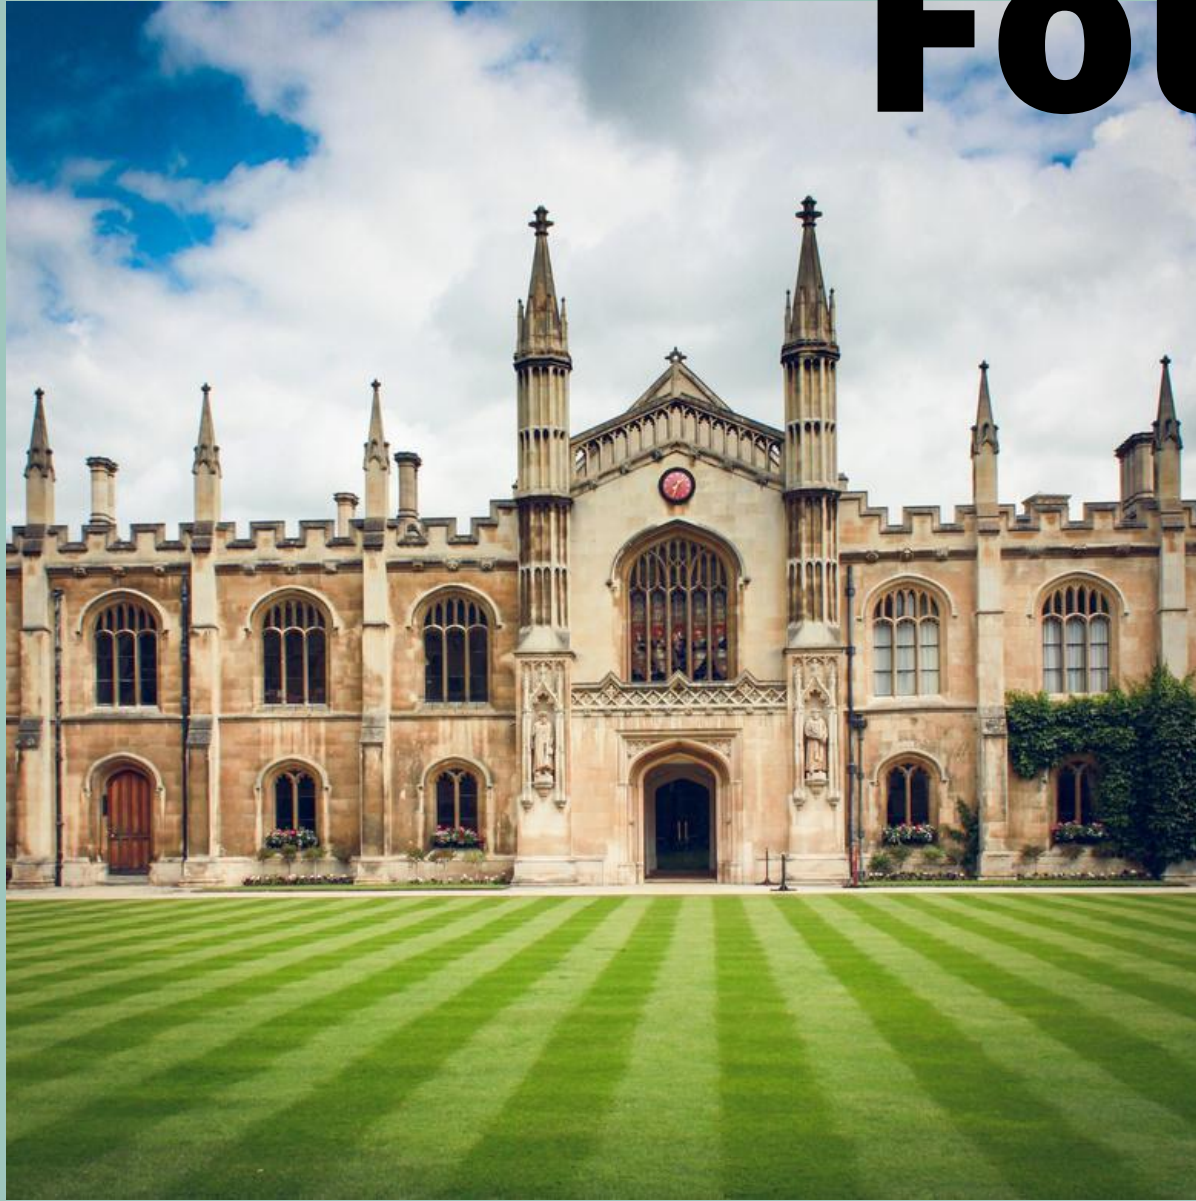

The history of the Foundation