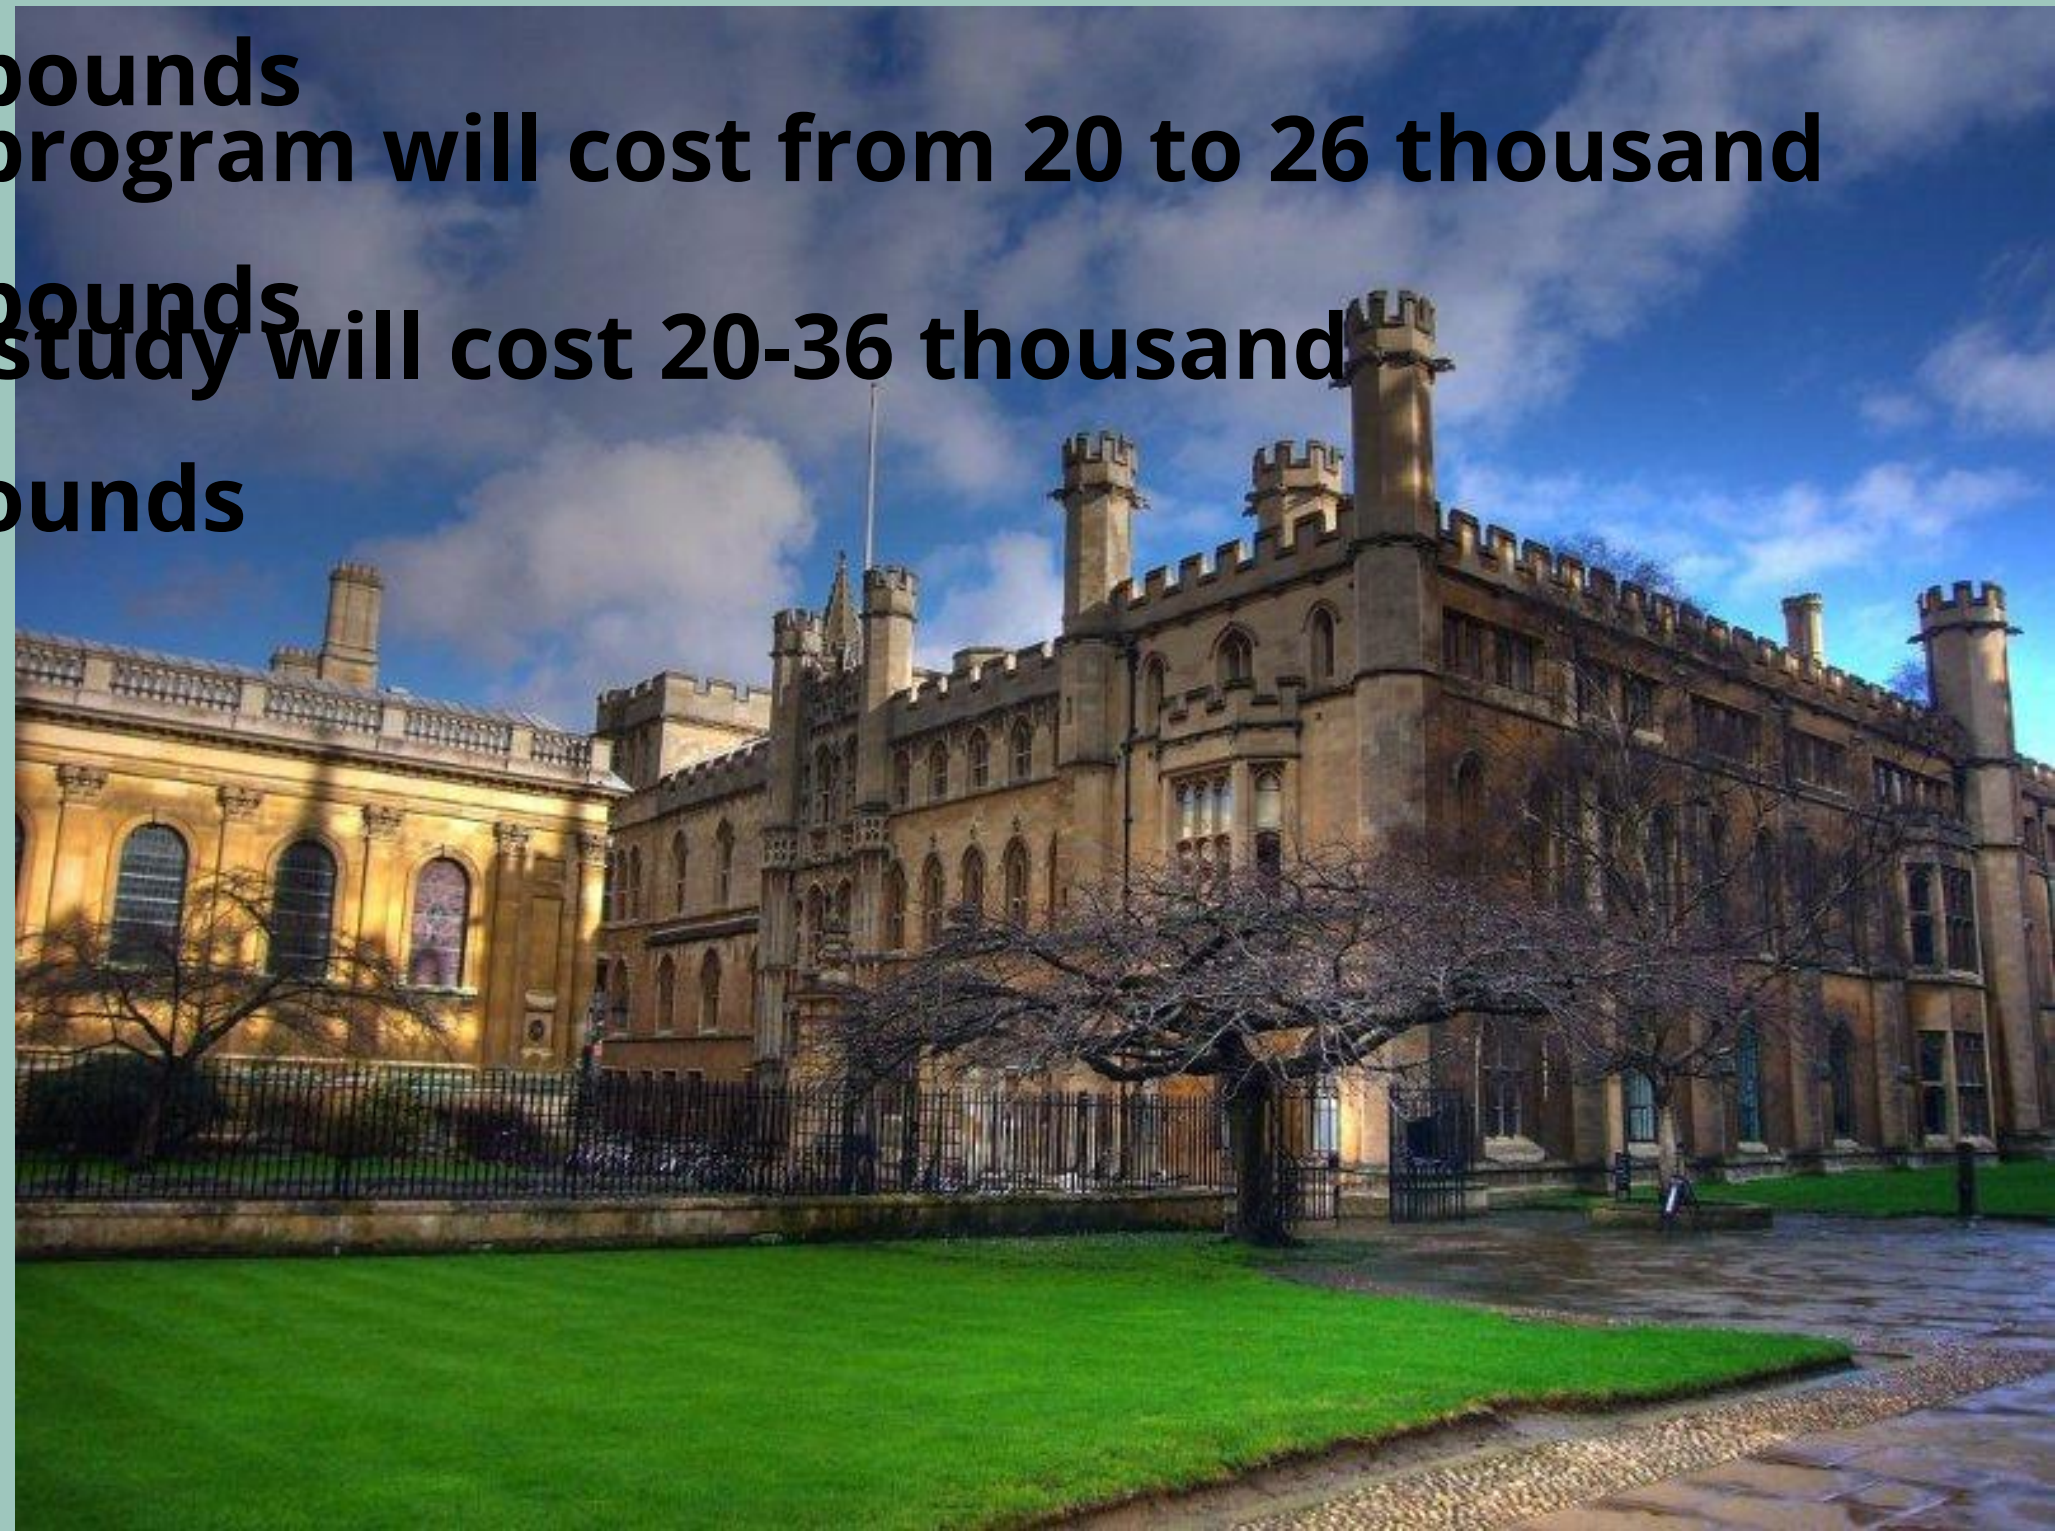

Tuition fee

One year of study under the bachelor's program will cost 15-30 thousand

One year of study in the master's program will cost from 20 to 26 thousand

One year of postgraduate study will cost 20-36 thousand

pounds