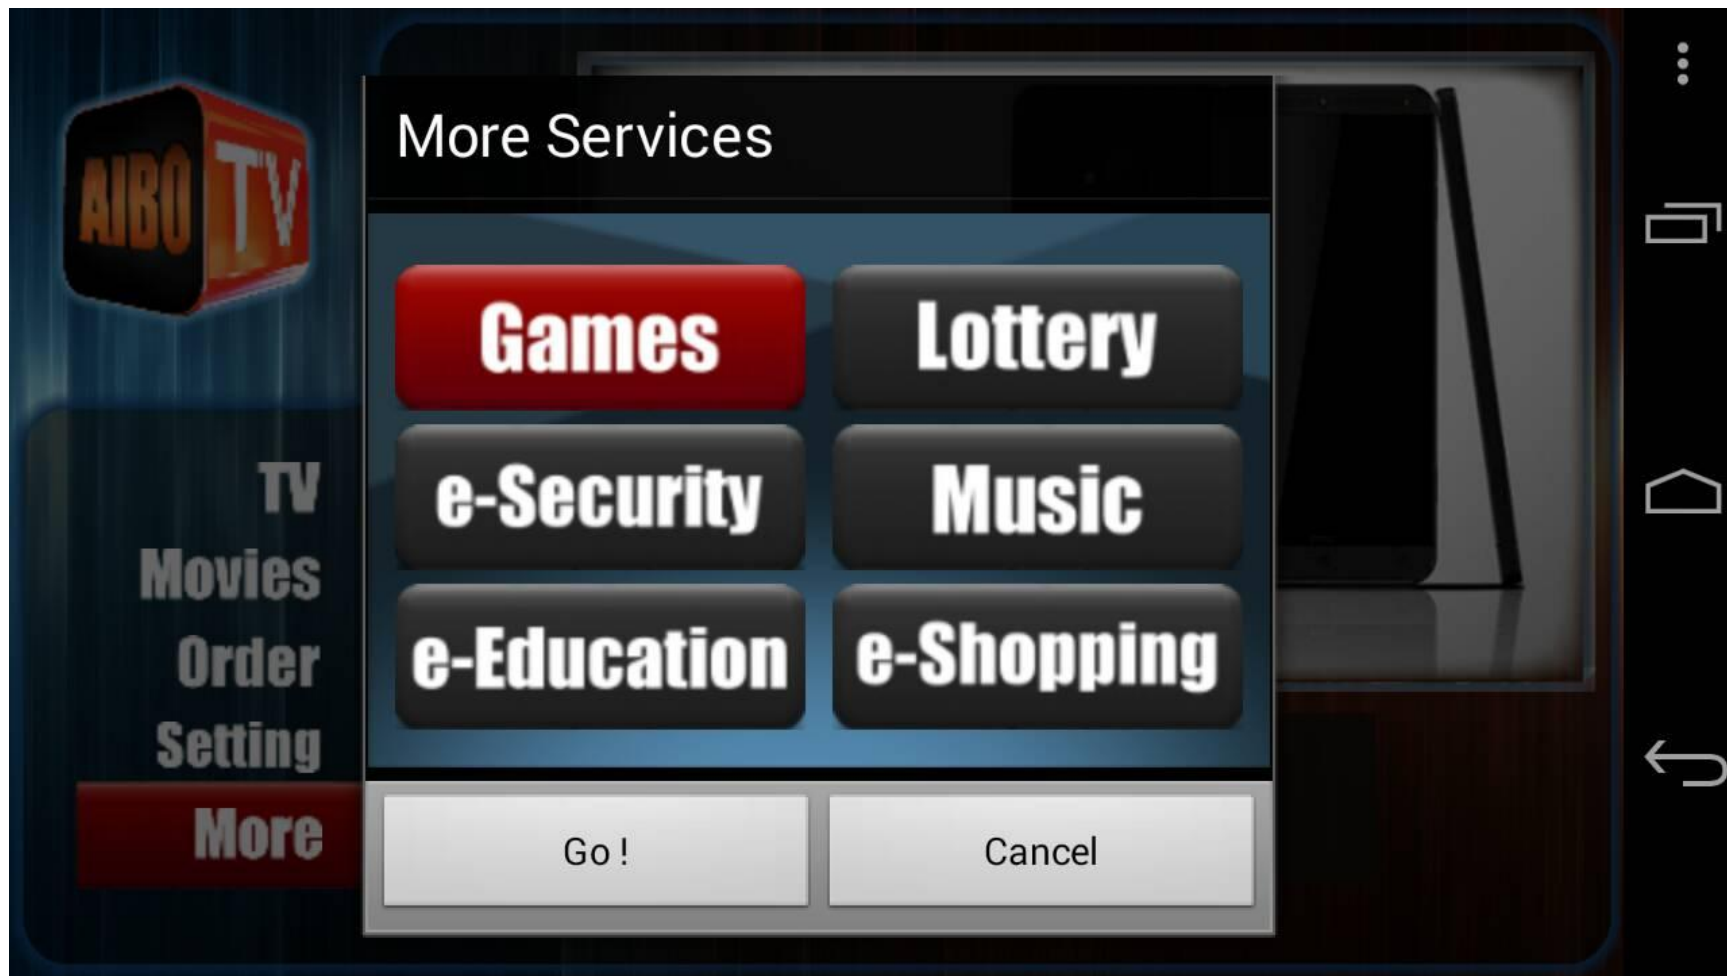

www.telelynx.com

Low bitrates

200Kbps Video stream

40Kbps Audio stream

Access through WiFi/3G

Business
The New York

Tablet for mobile TV

www.telelynx.com