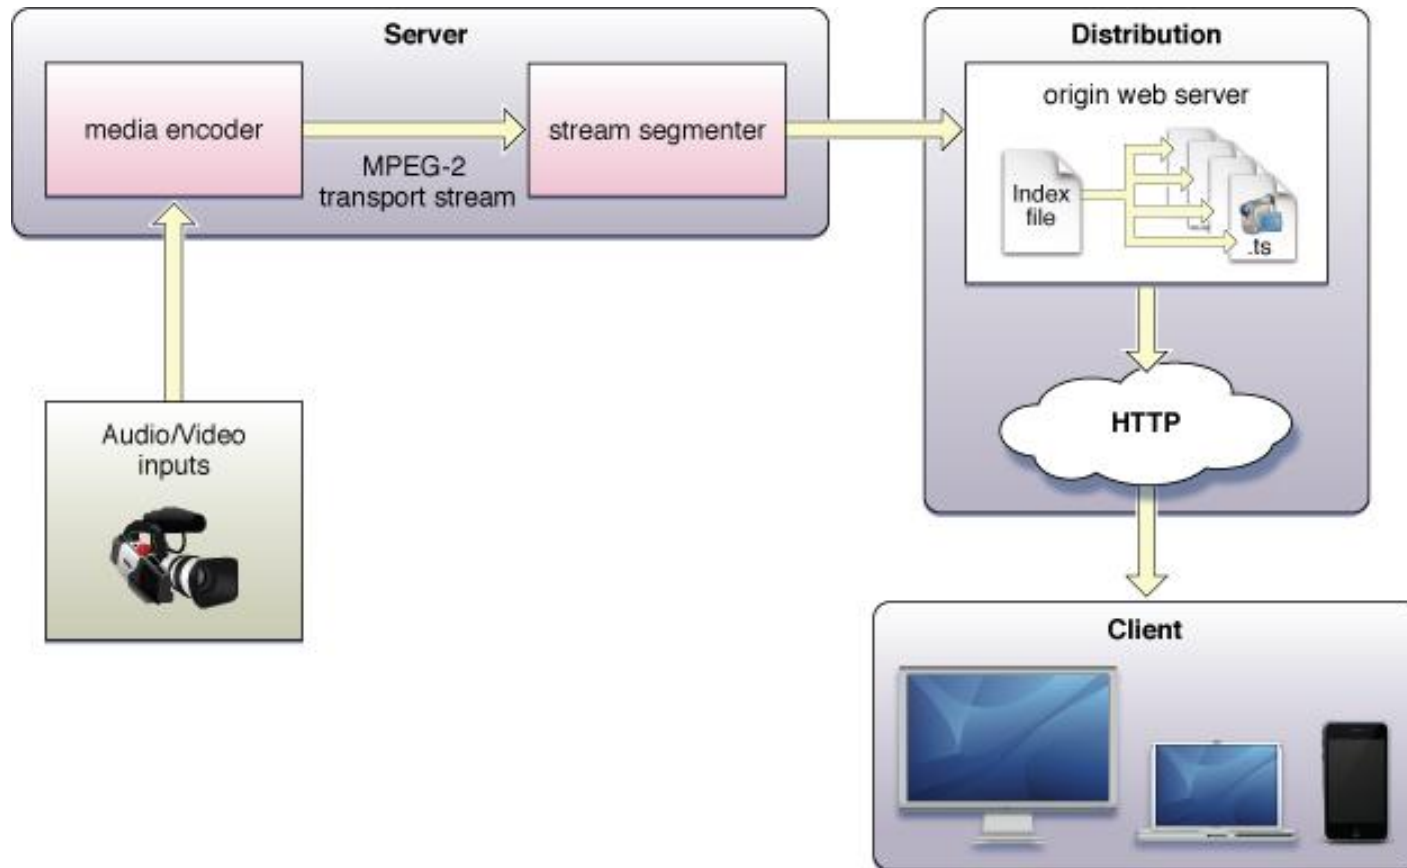

❖ IPTV

IPTV is a system through which television services **Internet Protocol television** are delivered using the Internet protocol suite over a packet-switched network such as the Internet, instead of being delivered through traditional terrestrial, satellite signal, and cable television formats.

What is the different between OTT and IPTV?

www.telelynx.com

Refer to:http://en.wikipedia.org/wiki/Comparison_between_OTT_and_IPTV

	OTT (Over the Top Technology)	IPTV
Content Delivery	Uses open internet, unmanaged network " open ecosystem "	Uses dedicated, managed network. " Walled Garden ecosystem "
Network Type	Delivered from the provider/content aggregator to the viewer using open network	Closed, proprietary network, accessed via a specific internet service provider
Network ownership	Without the need for intervening carriage negotiations, or infrastructure investments	Services are optimized and customized to suit the network and end-device capability
Quality of Service(QOS)	Not guaranteed, works under best effort conditions	Enables control over quality of delivery
Protocol	Delivered using HTTP (TCP), a connected transport protocol. (e.g. HLS)	Traditional IPTV uses TS (transport stream) transmission technology. Delivers content over UDP in combination with FEC , connectionless protocol
Routing Topology	Unicast (Based on HTTP) or Simultaneous Multicast (UDP/TCP)	Multicast, Unicast burst during channel change leading multicast join

❖ Adaptive streaming

- Adaptive streaming can satisfy the bandwidth condition of terminal device to choose an suitable bitrate for watching video smoothly.
- Apple HLS supported.

Work flow

The workflow of HLS (cont.)

❖ How it works?

- ❖ Providing multiple bitrates to satisfy different type of terminal devices.

The OTT end-to-end solution of Telelynx

AIBO TV system

Modern way of the delivery of Entertainment & Information.