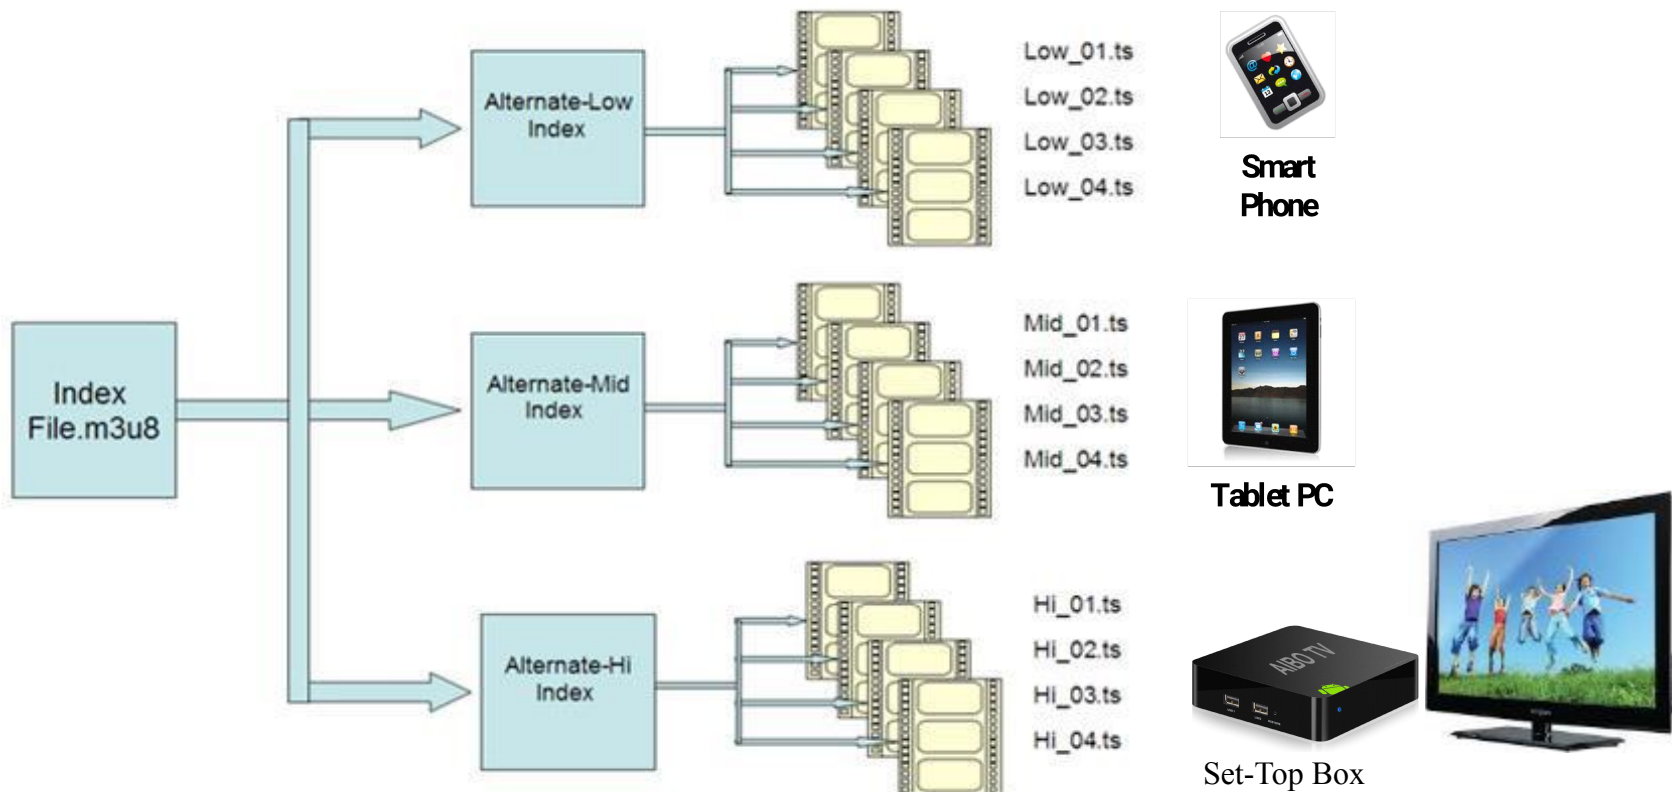

❖ IPTV

IPTV is a system through which television services **Internet Protocol television** are delivered using the Internet protocol suite over a packet-switched network such as the Internet, instead of being delivered through traditional terrestrial, satellite signal, and cable television formats.

What is the different between OTT and IPTV?

www.telelynx.com

Refer to:http://en.wikipedia.org/wiki/Comparison_between_OTT_and_IPTV

	OTT (Over the Top Technology)	IPTV
Content Delivery	Uses open internet, unmanaged network " open ecosystem "	Uses dedicated, managed network. " Walled Garden ecosystem "
Network Type	Delivered from the provider/content aggregator to the viewer using open network	Closed, proprietary network, accessed via a specific internet service provider
Network ownership	Without the need for intervening carriage negotiations, or infrastructure investments	Services are optimized and customized to suit the network and end-device capability
Quality of Service(QOS)	Not guaranteed, works under best effort conditions	Enables control over quality of delivery
Protocol	Delivered using HTTP (TCP), a connected transport protocol. (e.g. HLS)	Traditional IPTV uses TS (transport stream) transmission technology. Delivers content over UDP in combination with FEC , connectionless protocol
Routing Topology	Unicast (Based on HTTP) or Simultaneous Multicast (UDP/TCP)	Multicast, Unicast burst during channel change leading multicast join

❖ Adaptive streaming

- Adaptive streaming can satisfy the bandwidth condition of terminal device to choose an suitable bitrate for watching video smoothly.
- Apple HLS supported.

Work flow

The workflow of HLS (cont.)

❖ How it works?

- ❖ Providing multiple bitrates to satisfy different type of terminal devices.

The OTT end-to-end solution of Telelynx

AIBO TV system

Modern way of the delivery of Entertainment & Information.