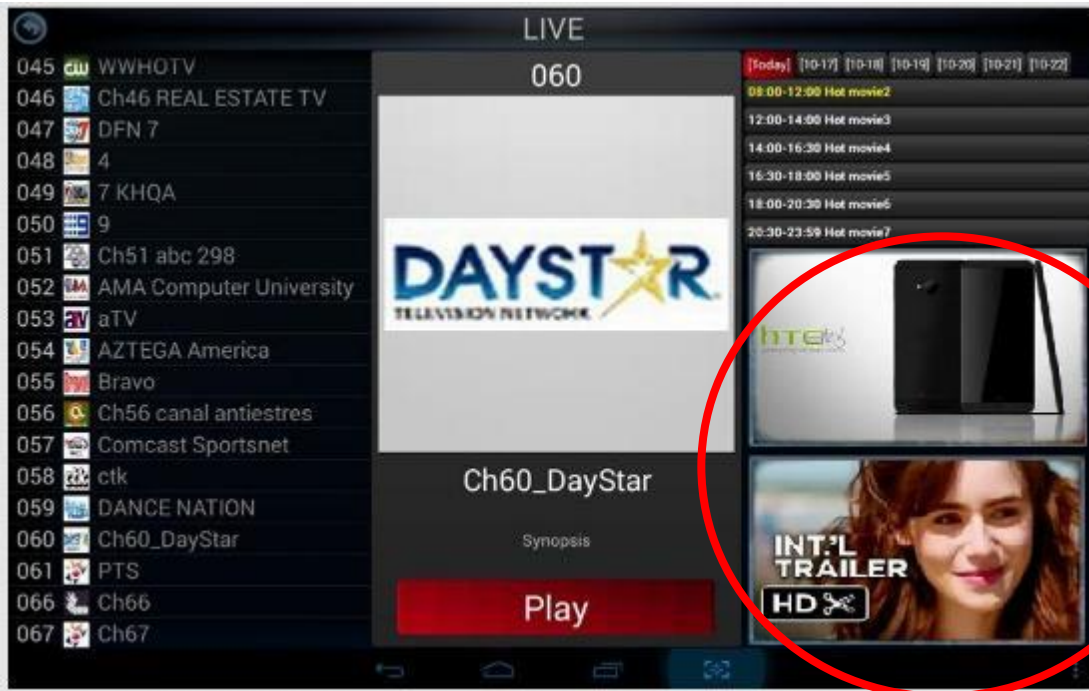

Live channel can optionally support advertisements to add revenue stream

Advertisement