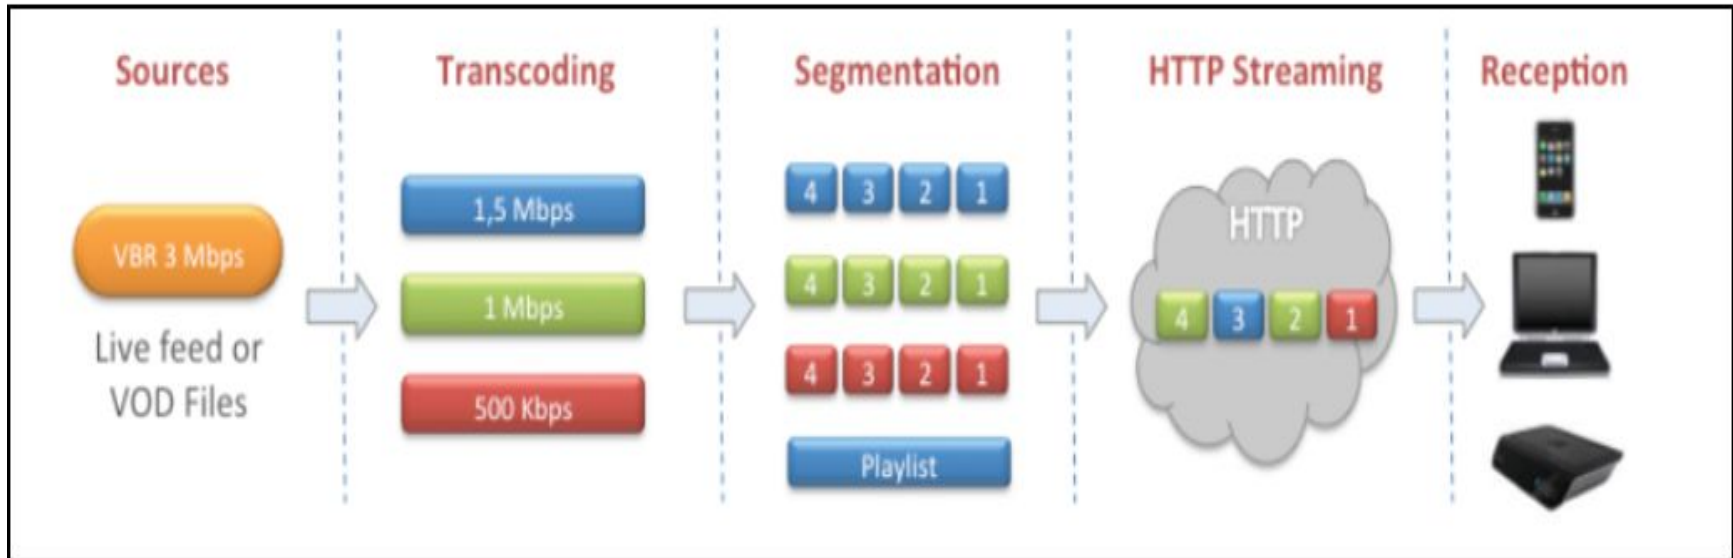

❖ OTT (Over the Top Technology)

Over-the-top content (OTT) describes broadband delivery of video and audio without a multiple system operator being involved in the control or distribution of the content itself.

❖ IPTV

IPTV is a system through which television services **Internet Protocol television** are delivered using the Internet protocol suite over a packet-switched network such as the Internet, instead of being delivered through traditional terrestrial, satellite signal, and cable television formats.

What is the different between OTT and IPTV?

www.telelynx.com

Refer to:http://en.wikipedia.org/wiki/Comparison_between_OTT_and_IPTV

	OTT (Over the Top Technology)	IPTV
Content Delivery	Uses open internet, unmanaged network " open ecosystem "	Uses dedicated, managed network. " Walled Garden ecosystem "
Network Type	Delivered from the provider/content aggregator to the viewer using open network	Closed, proprietary network, accessed via a specific internet service provider
Network ownership	Without the need for intervening carriage negotiations, or infrastructure investments	Services are optimized and customized to suit the network and end-device capability
Quality of Service(QOS)	Not guaranteed, works under best effort conditions	Enables control over quality of delivery
Protocol	Delivered using HTTP (TCP), a connected transport protocol. (e.g. HLS)	Traditional IPTV uses TS (transport stream) transmission technology. Delivers content over UDP in combination with FEC , connectionless protocol
Routing Topology	Unicast (Based on HTTP) or Simultaneous Multicast (UDP/TCP)	Multicast, Unicast burst during channel change leading multicast join

❖ Adaptive streaming

- Adaptive streaming can satisfy the bandwidth condition of terminal device to choose an suitable bitrate for watching video smoothly.
- Apple HLS supported.

Work flow

The workflow of HLS (cont.)