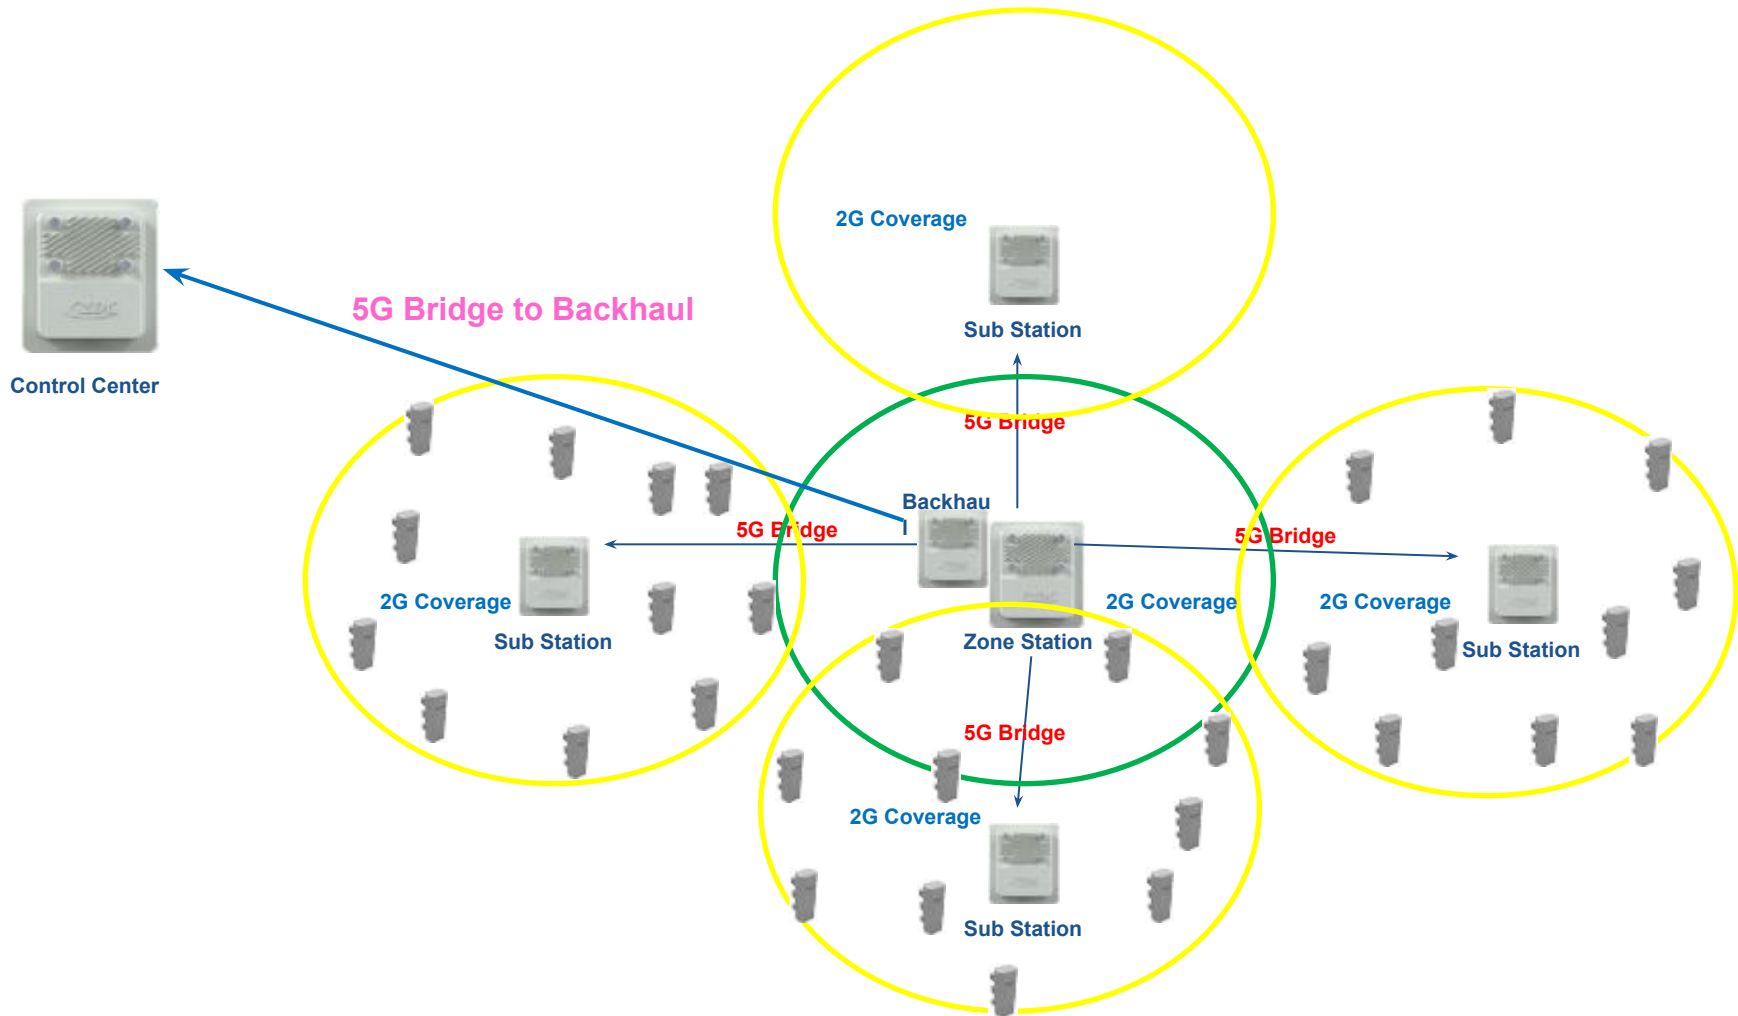

How will this service be delivered to you?

www.telelynx.com