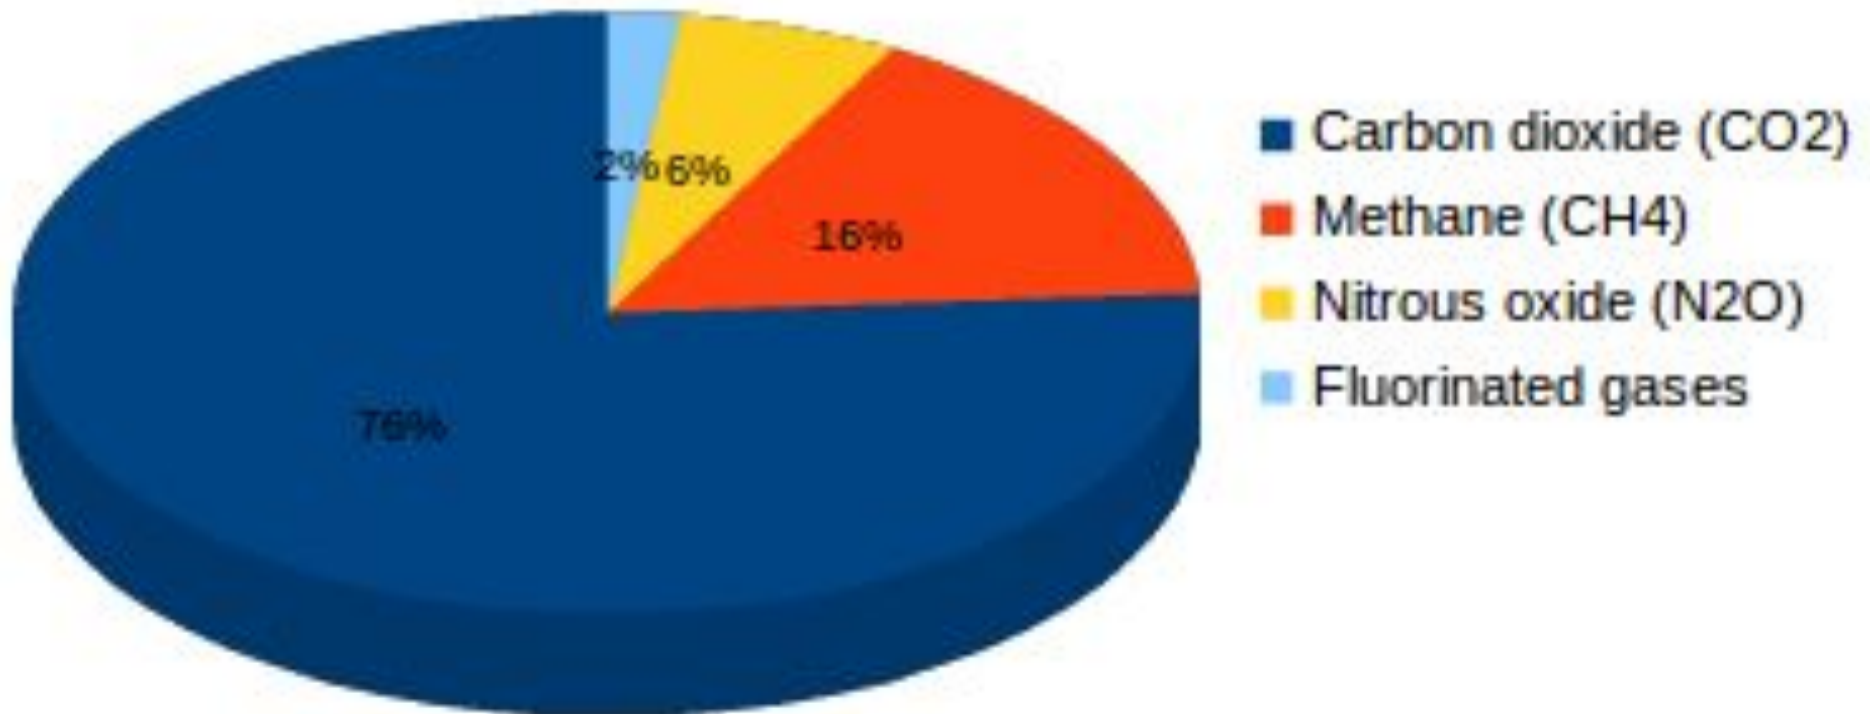

The Greenhouse Effect

By Ivashchenkova Alina

What's the essence of this process?

What's the cause of the greenhouse effect?

Forcing greenhouse gases - Global emissions

Where do greenhouse gases come from?

Figure 9: Contribution of the global food production system to total GHG emissions

What impact does GE have on our mankind?

- it kills plants, animals and rarely people
- causes acid rains
- the temperatures on the planet are rising

What people should do to reduce(or avoid) GE?

- reduce the use of fossil fuels
- find new ways to make our transport and factories more ecologically friendly
- use special filters to remove carbon dioxide from all the emissions
- stop cutting down trees and begin planting new ones