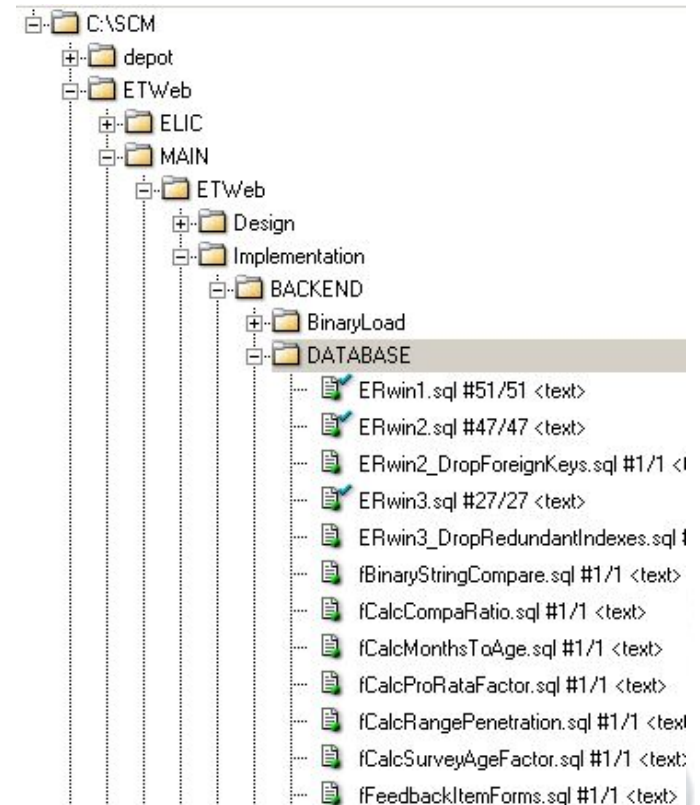

v11: 2x different App Pools: 64bit/32bit

64bit

App Pool

32bit

App Pool

64bit

App Pool

Database

- SQL Server 2005 & 2008
- ERWIN used to create DB Tables, triggers etc.
- ALL access through SPs
- Each forms has dedicated SPs (_List, _Get & _Save SPs)
- Select SPs for the drop down lists (Code Tables)
- Get SPs for Components