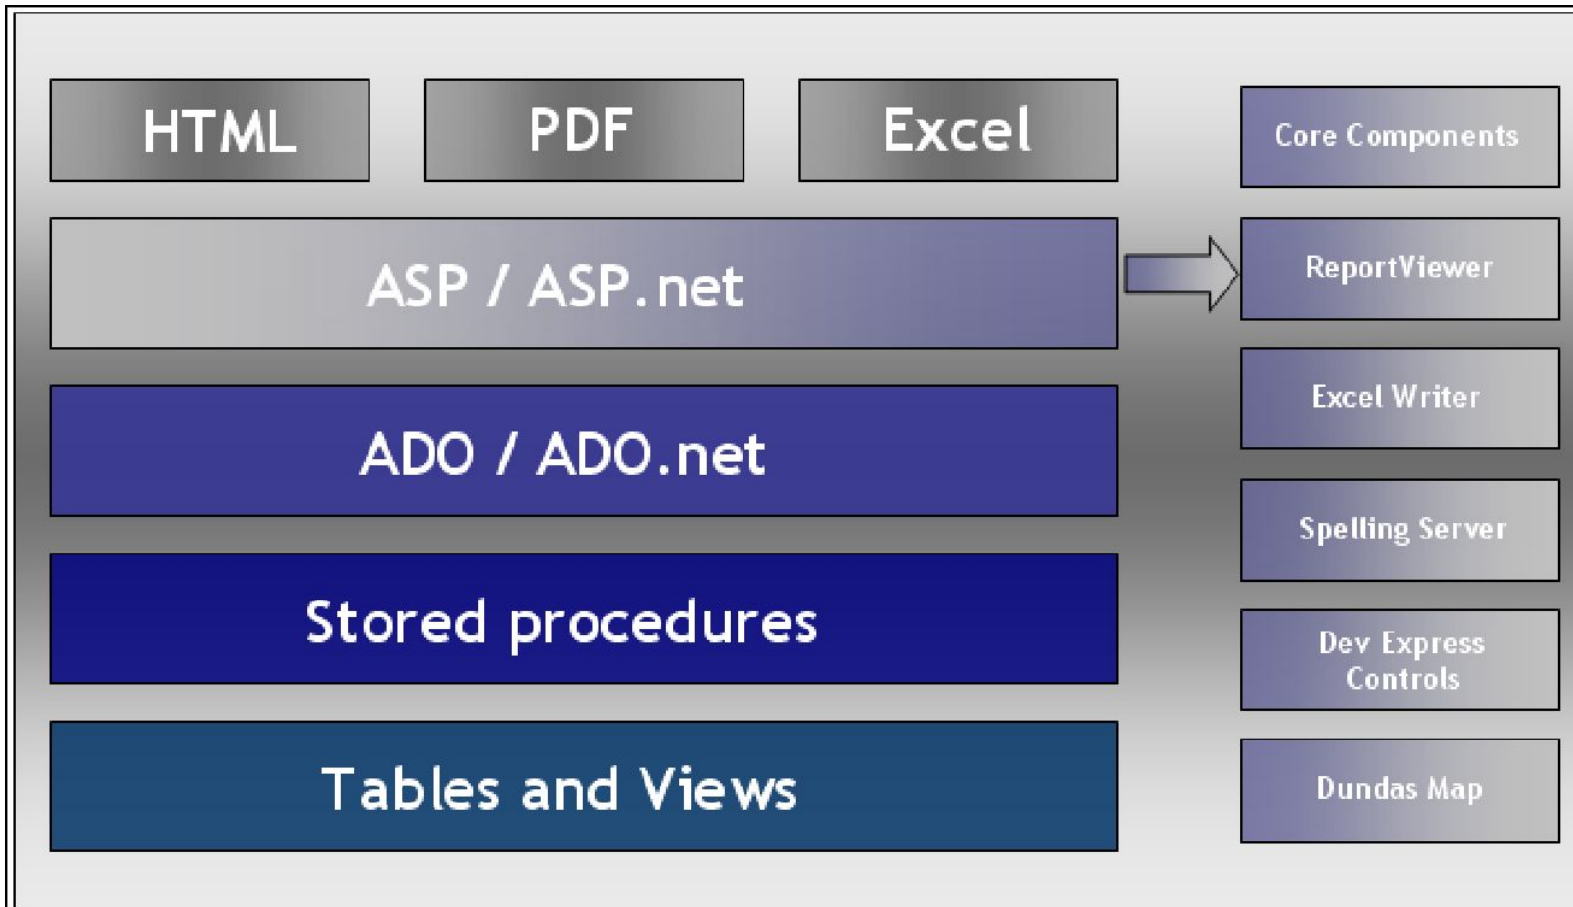

ETWeb Technical Training

ETWeb Architecture

ETWeb System Components

ETWeb Architecture

ETWeb Frontend - Web Server

- ASP
- ASP Include files
- ASP.NET
- Components
 - ETWebAspLib VB6 library
 - ETWeb .NET Libraries
(Core.dll, Web.dll)

- SQL Server 2005 & 2008
- ERWIN used to create DB Tables, triggers etc.
- ALL access through SPs
- Each forms has dedicated SPs (_List, _Get & _Save SPs)
- Select SPs for the drop down lists (Code Tables)
- Get SPs for Components