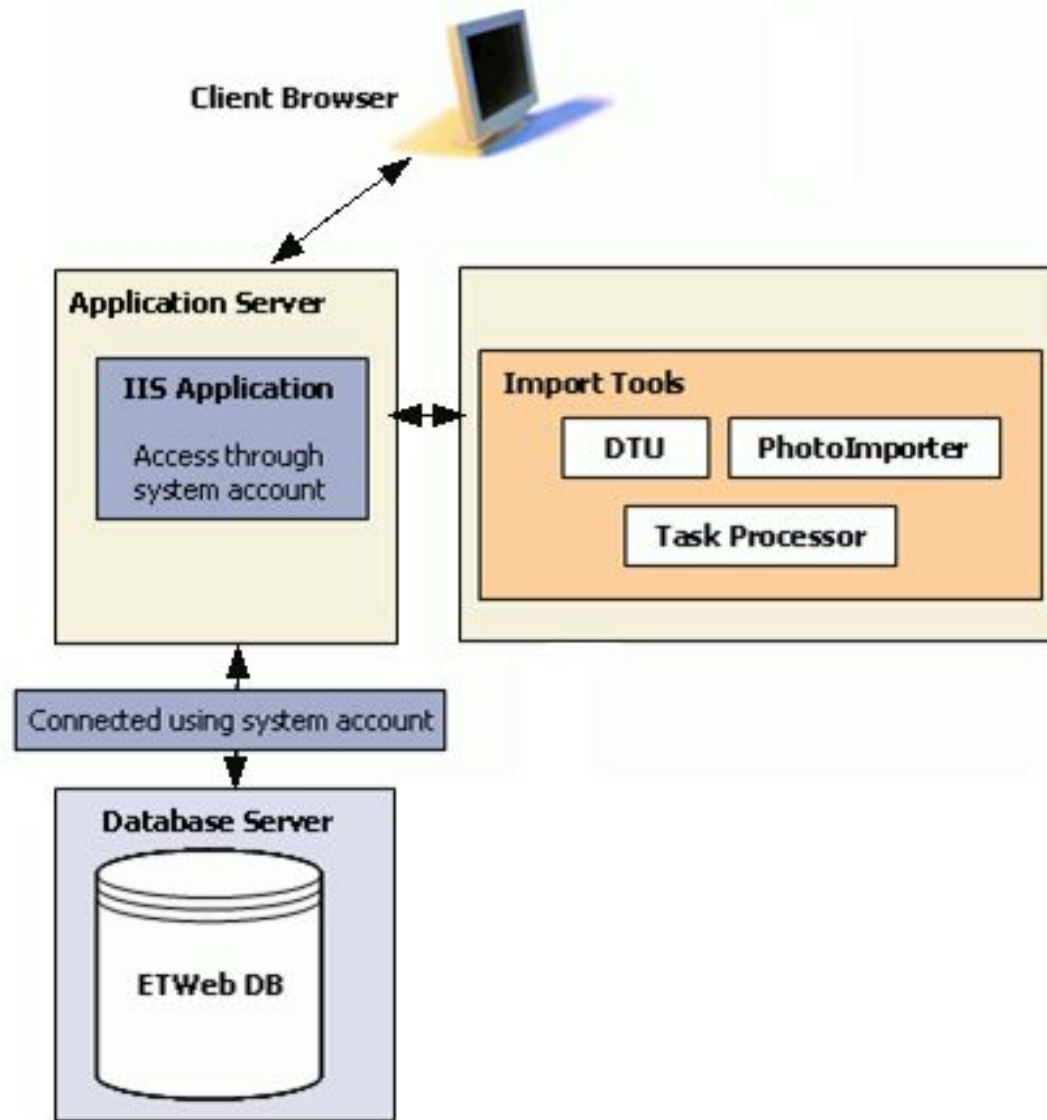

ETWeb Technical Training

ETWeb Architecture

ETWeb System Components

ETWeb Architecture

ETWeb Frontend - Web Server

- ASP
- ASP Include files
- ASP.NET
- Components
 - ETWebAspLib VB6 library
 - ETWeb .NET Libraries
(Core.dll, Web.dll)

v11: 2x different App Pools: 64bit/32bit

64bit

App Pool

32bit

App Pool

64bit

App Pool

Database

- SQL Server 2005 & 2008
- ERWIN used to create DB Tables, triggers etc.
- ALL access through SPs
- Each forms has dedicated SPs (_List, _Get & _Save SPs)
- Select SPs for the drop down lists (Code Tables)
- Get SPs for Components