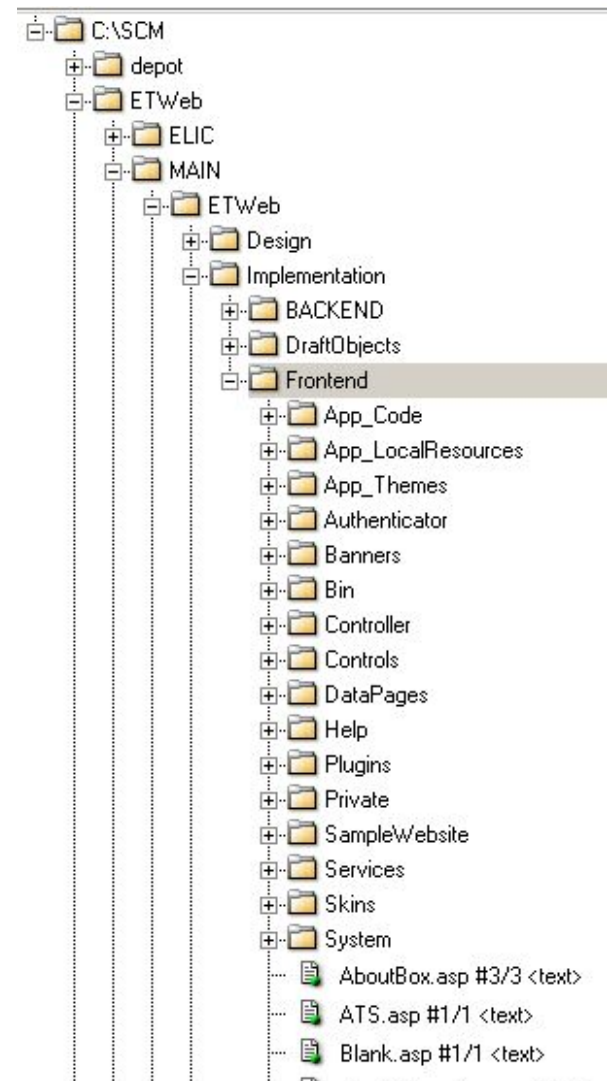

ASP Pages / ASP.NET Pages

- Mostly ASP
- Page & List Forms
- ASP.NET for i-GRasp data & HR Analytics
- Each form has own SPs (_List, _Get & _Save SPs)
- ASP Include files