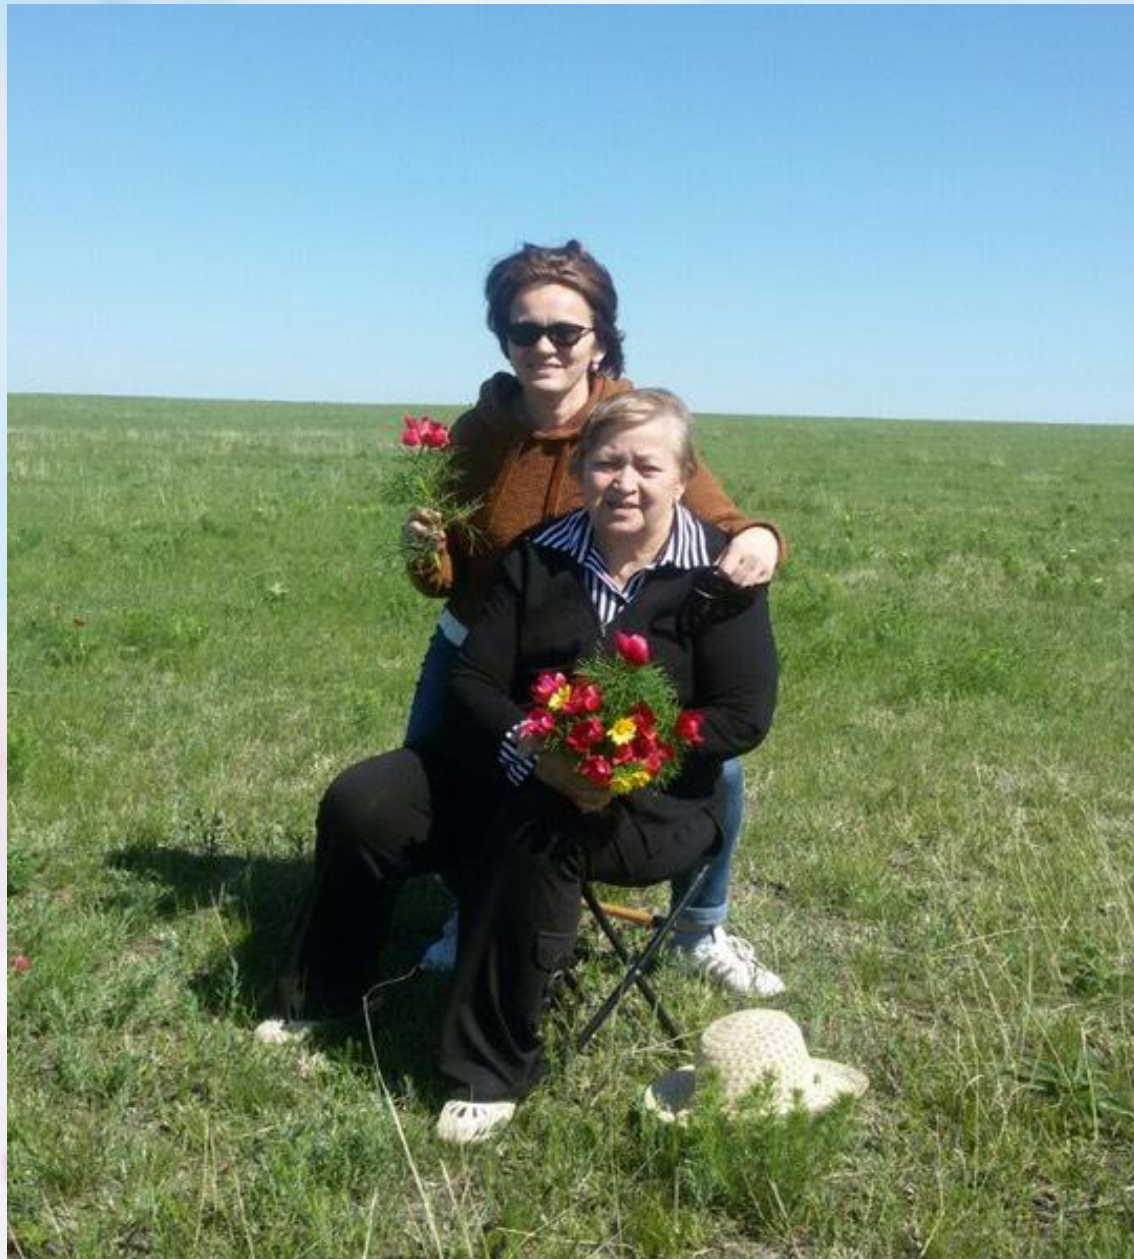

MAMA

A decorative image featuring the word "MAMA" in white, 3D block letters. The letters are arranged in a row on a light-colored wooden surface. Behind the letters is a bouquet of vibrant pink roses. Several pink rose petals are scattered around the base of the letters and on the wooden surface. The background is a soft, light blue gradient with faint, out-of-focus floral patterns.

**ПЕСНЯРЫ**

ПЕСНИ НА ВСЕ ВРЕМЕНА  
Александрина, Косил Ясь конюшину,  
На полчаса до весны, Тёща, Берёзовый сок,  
Звездская пуща, Каляда, Вологда, Рушники и др.

для справок 248-42; 8-918-365-41-20

ВНИМАНИЕ!  
ВЕДЕТСЯ  
ВИДЕОНАБЛЮДЕНИЕ