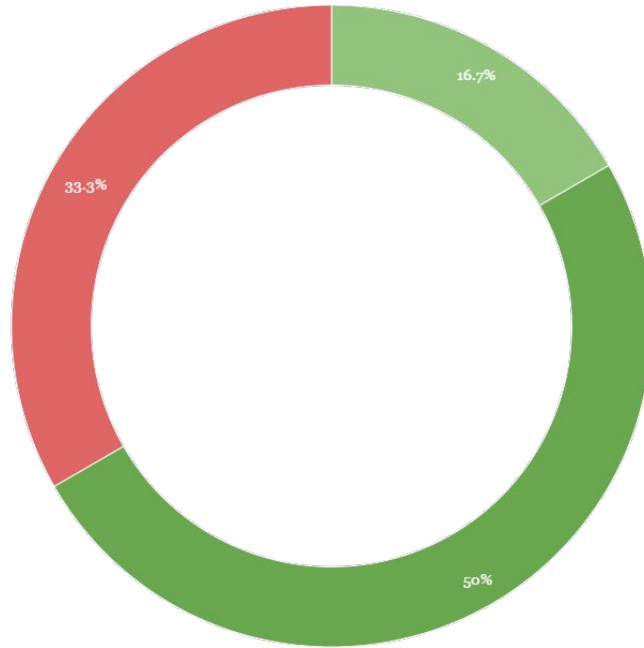

## **Blue**

Is the colour of the clear sky and the deep sea. It is located between violet and green on the optical spectrum.

## **Red**

Is the color of blood, and because of this it has historically been associated with sacrifice, danger and courage.

## **Red**

Is the color of blood, and because of this it has historically been associated with sacrifice, danger and courage.

You can copy&paste graphs from [Google Sheets](#)