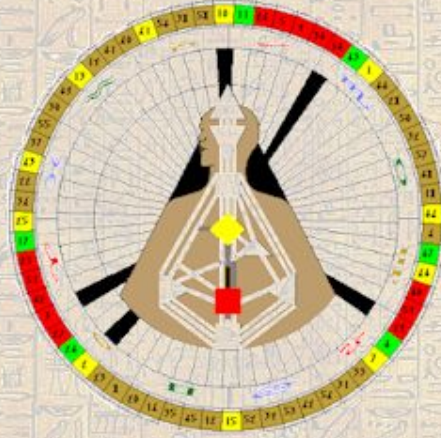

Rave Cosmology

Today

Dying, Death & Bardo

Dying: Stage Two

The International Human Design Schools

The Rave Book of The Dead

The Gates of Death and Dying

10

Stage 1
Z The hermit

3

Stage 2
4 Charisma

2

Stage 3
Z Genius

29

Stage 4
Δ Confusion

14