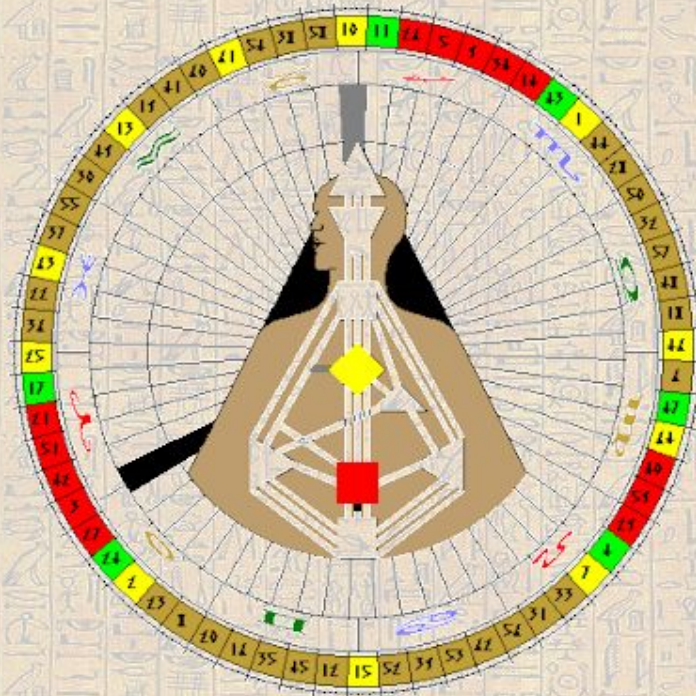

Rave Cosmology

Today

Dying, Death & Bardo

Dying: Stage Two

The International Human Design Schools

The Rave Book of The Dead

The Gates of Death and Dying

10

Stage 1
Z The hermit

3

Stage 2
4 Charisma

2

Stage 3
Z Genius

29

Stage 4
Δ Confusion

14

Stage 5
Δ Humility

The Rave Book of The Dead

The Gates of Death and Dying

Stage 2

4 Charisma

Pulse Compression / Magnetic Field Mutation

Innate quality which attracts valued guidance.

- ♁ ▲ Psychic attunement that magnetizes nurturing. *A psychic energy which attracts nourishment and ensures ordering.*
- ♂ ▽ Mars in detriment, where the demands of ego lead to rejection. *Confused energy that needs nourishment but is generally rejected.*