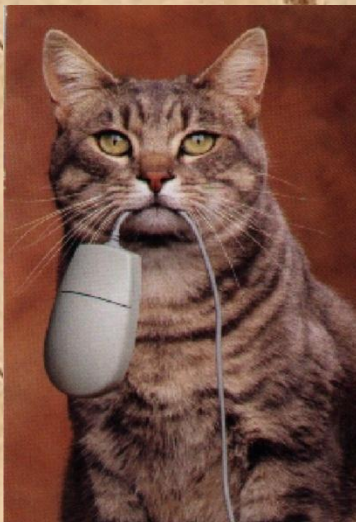

КОШКИ

Два
товарища