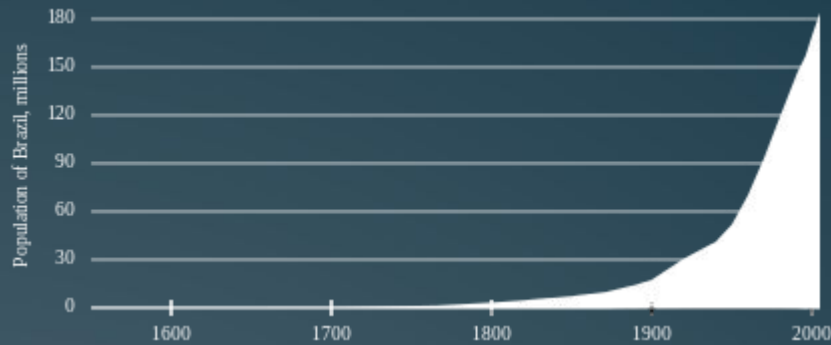

Braz

il

South America

Brazil, the official name of the Federative Republic of Brazil, is the largest state in terms of area and population in South America

The meaning of the flag and coat of arms

The green color on the flag symbolizes the forest resources of the Amazon, and the yellow one - gold reserves

A blue sphere with an unusual constellation means a clear sky, and the stars around it are the 26 states of Brazil

Brazil is famous for its natural resources: the great Amazon,

Amazon
river

Iguazu
Falls

Brazil ranks 6th in the world in terms of population.

Brazil's population is over 210 million and there are over 250 people per 1 km² in a square

Also in Brazil, there are more women than men

Thanks for attention

And now a minute of clever
words

**"The future belongs to those who believe in the
beauty of their dreams."
- Shōyō Hinata**