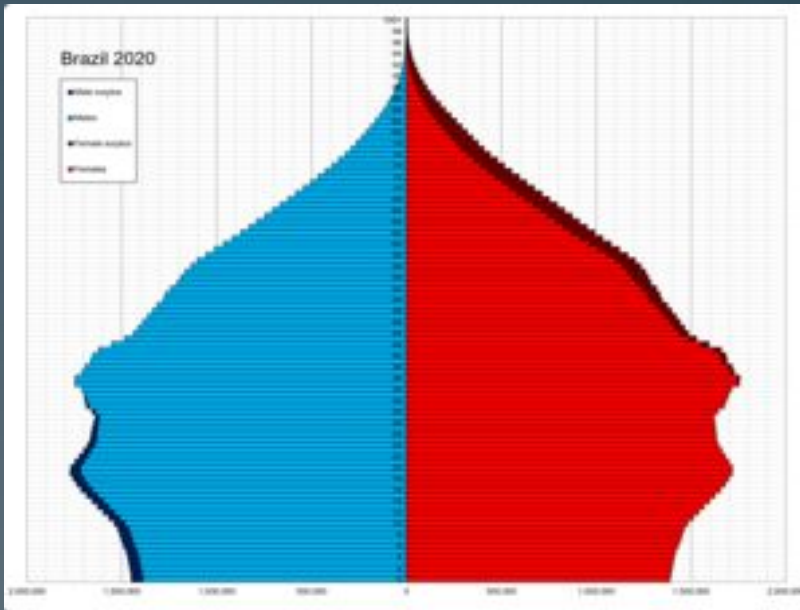

Braz

il

South America

Brazil, the official name of the Federative Republic of Brazil, is the largest state in terms of area and population in South America

The meaning of the flag and coat of arms

The green color on the flag symbolizes the forest resources of the Amazon, and the yellow one - gold reserves

A blue sphere with an unusual constellation means a clear sky, and the stars around it are the 26 states of Brazil

Brazil is famous for its natural resources: the great Amazon,

Amazon
river

Iguazu
Falls

Brazil ranks 6th in the world in terms of population.

Brazil's population is over 210 million and there are over 250 people per 1 km² in a square

Also in Brazil, there are more women than men

Thanks for attention

And now a minute of clever
words

**"The future belongs to those who believe in the
beauty of their dreams."
- Shōyō Hinata**