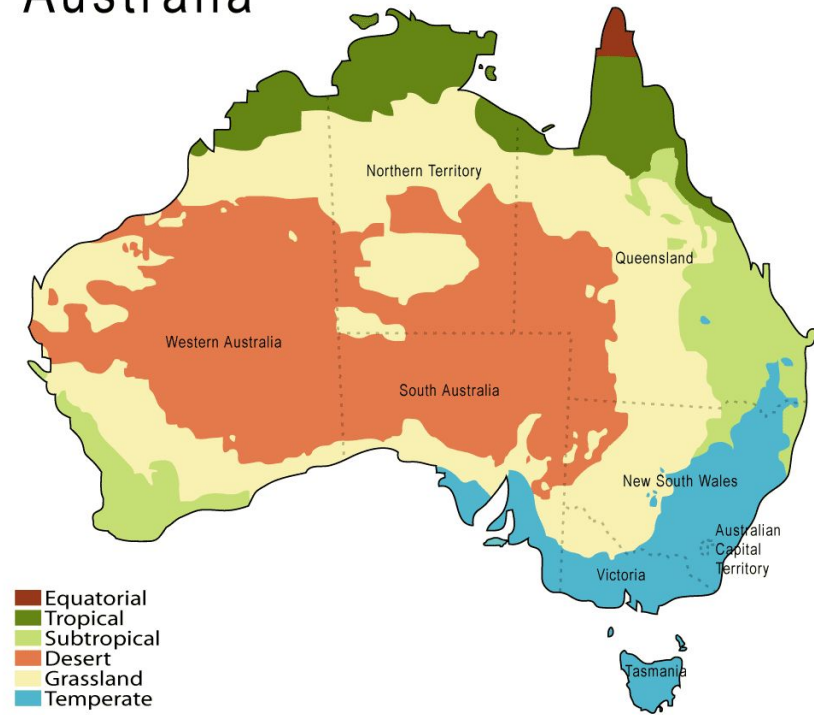

The Royal Coat of Arms of
Canada

Королевский герб Канады

MAP OF CANADA

Canada is situated on the North American continent.

The population

About 30 million people live in Canada.

The Capital of Canada

The capital of Canada is **Ottawa**, which is situated on the bank of the Ottawa River.

The main attraction and a symbol of America is Statue of Liberty
(Главная достопримечательность и символ Америки это
Статуя Свободы)

Статуя находится на острове Свободы (англ. Liberty Island), примерно в 3 км на юго-запад от южной оконечности Манхэттена, в штате Нью-Йорк

The Statue of Liberty,

The Empire State

Mount Rushmore (Гора Рашмор)

Yellowstone National Park

HOLLYWOOD

Australia

Australia

- Equatorial
- Tropical
- Subtropical
- Desert
- Grassland
- Temperate

Flag

The flag of Australia is blue. There is the flag of Great Britain in the upper left corner. There are six white stars on the flag.

Canberra

Canberra is the capital city of Australia. There are many monuments and museums.