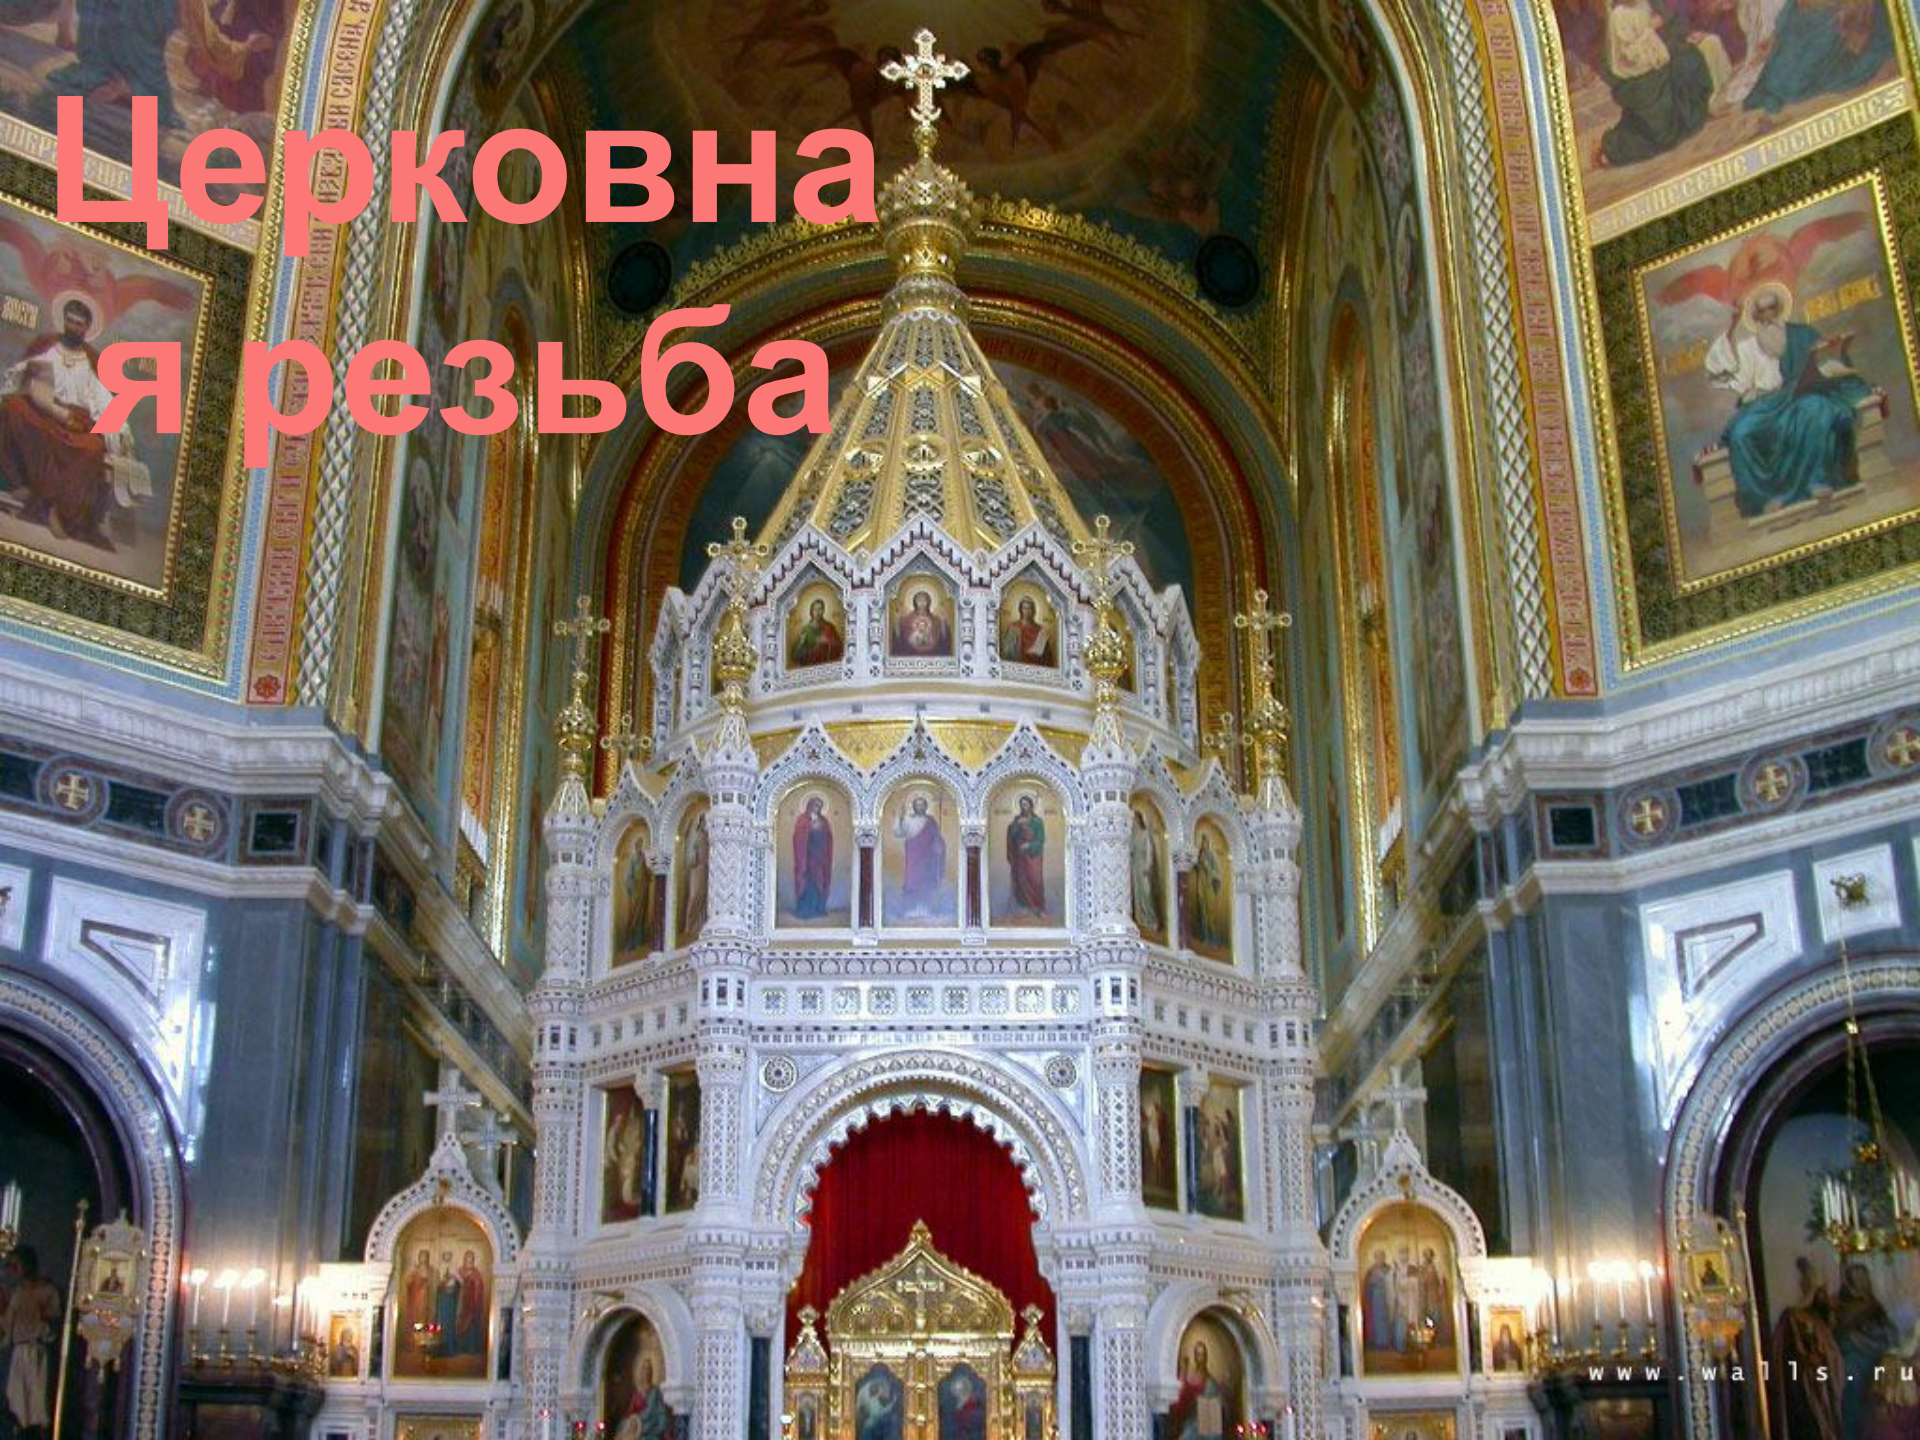

Церковна я резьба