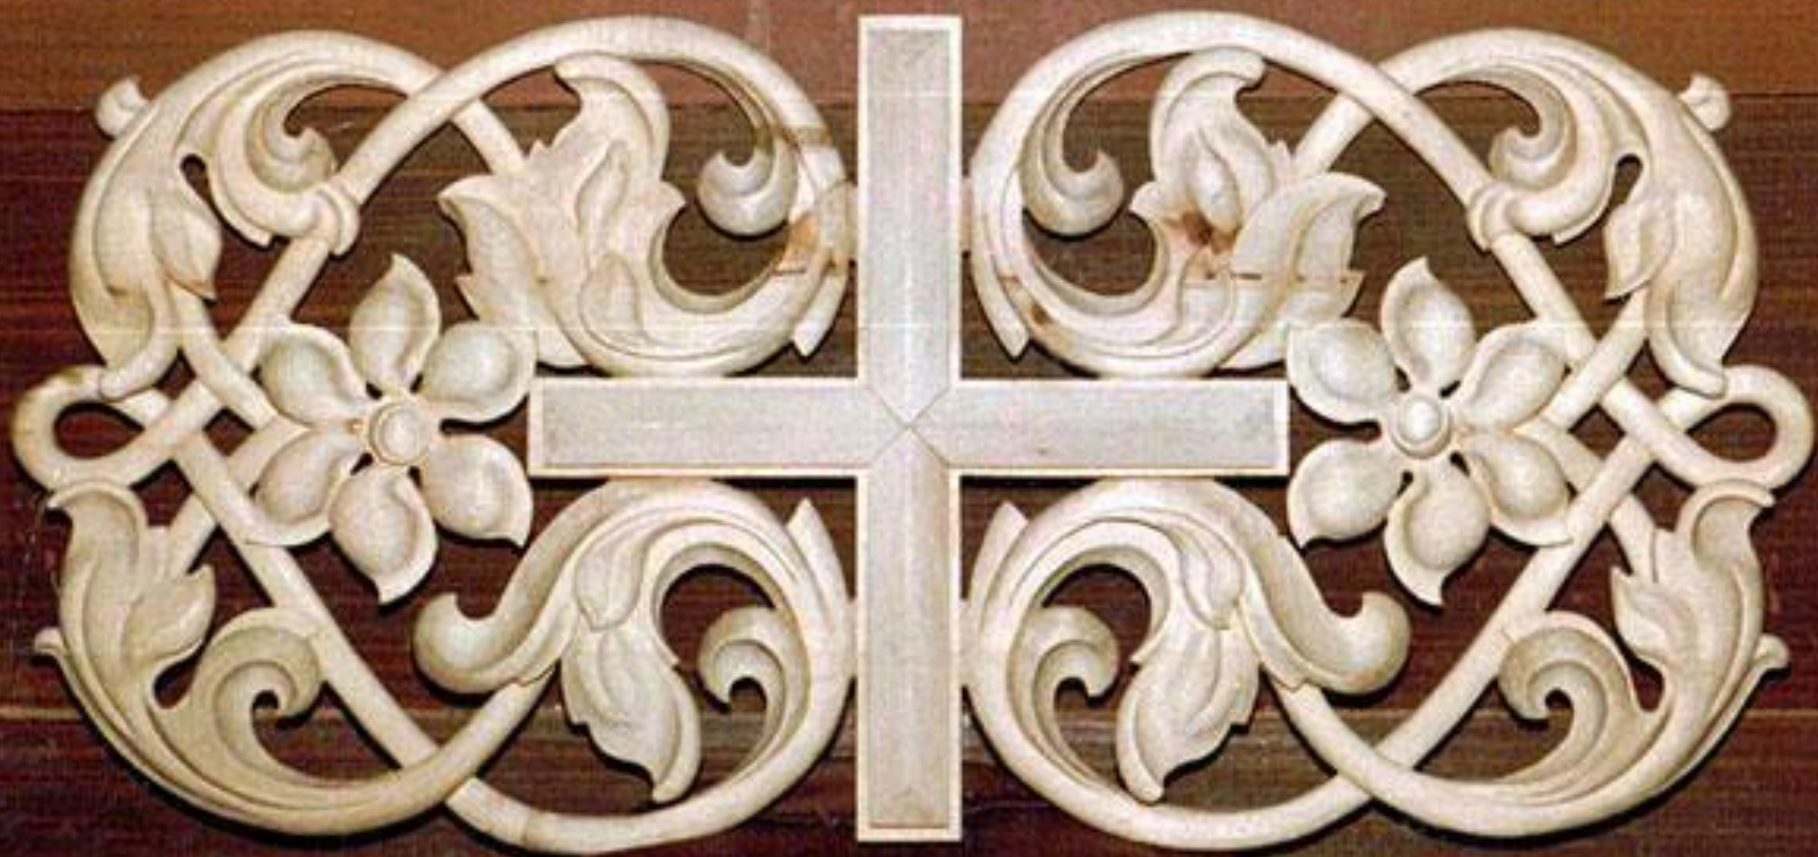

Деревянные узоры

The background of the image is a complex, repeating wood carving pattern. It features stylized, symmetrical floral motifs with multiple petals and central buds, interspersed with clusters of pointed, leaf-like shapes. The carving is executed in a deep, warm brown color, with the raised surfaces catching the light and the recessed areas creating deep shadows, which emphasizes the three-dimensional quality of the design. The overall effect is one of intricate craftsmanship and traditional decorative art.

Абрамцевско-кудринская резьба

Церковна я резьба

parafia
przeworska
WIECZYSTA
w Białymstoku

Богородская

резьба

Городецкая

Домовая резьба

Деревянное зодчество