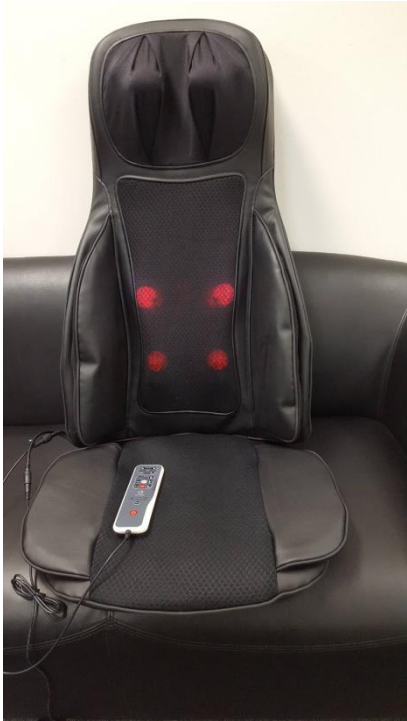

01005

Features

- Two direction shiatsu massage for neck and shoulder
- Easy to be used for the neck, back, shoulder, thigh, and foot
- Soothing heat
- Controller pad & armrest

FOB XM:\$18.8(regular version)

FOB XM:\$32(rechargeable version)

Rechargeable Pillow

Features

- ☐ Shiatsu
- ☐ Heat
- ☐ Rechargeable

FOB XM:\$26

12012 with air

Features :

- Neck massager
- Height adjustment for the neck section
- Full back swing massage
- Tapping massager
- Spot massager
- 3 levels intensity massager adjustment
- Heating
- Massage mode on back adjustable
- Air massage in lumbar and seat
- Adaptor power offered

FOB XM:\$90

MCS-325H

Features:

- Neck massager
- Height adjustment for the neck section by manual
- Full, upper, lower back massager
- Heating
- Spot

FOB XM:\$47