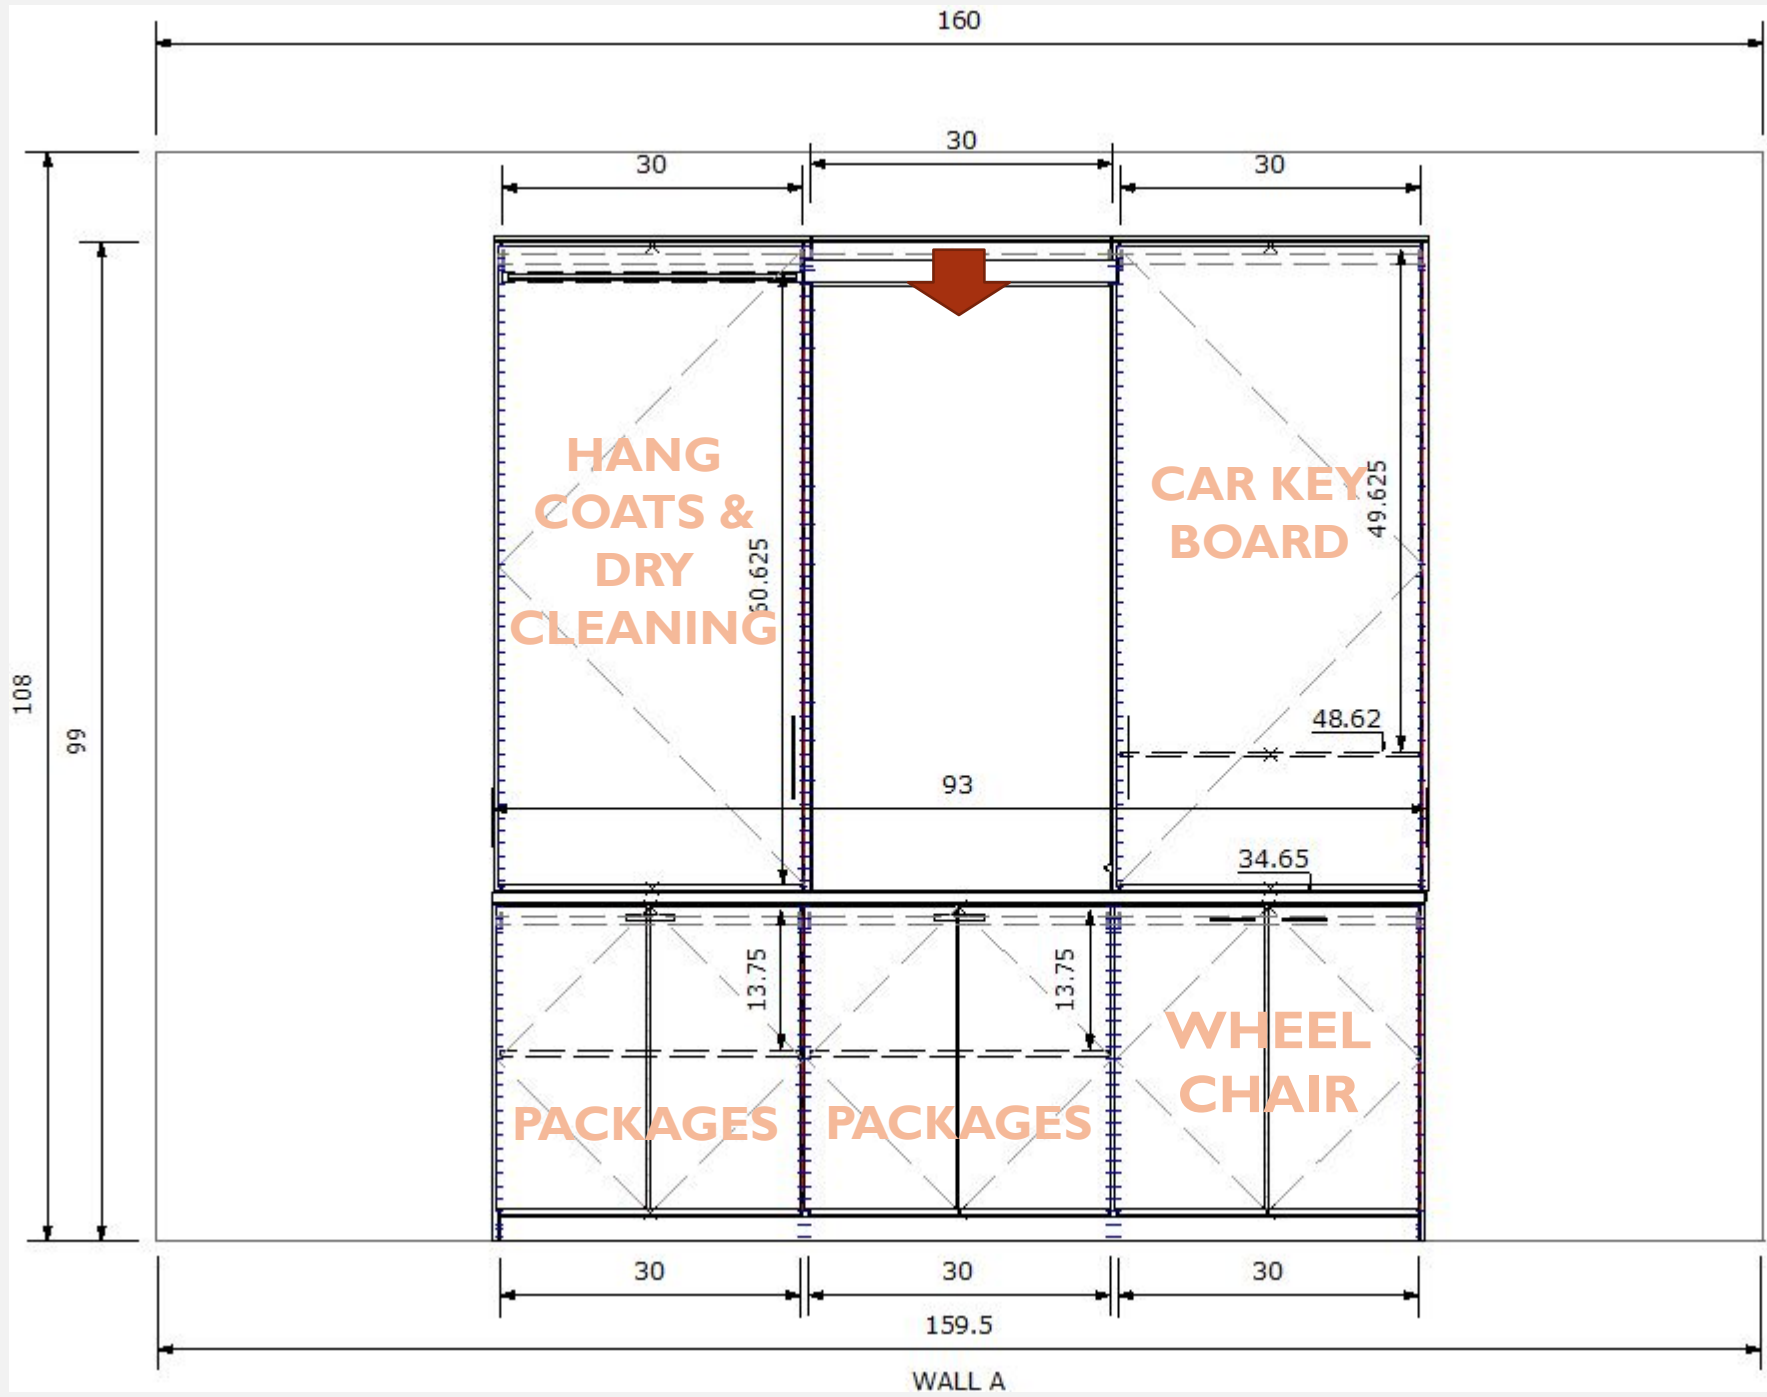

MANHATTAN PLACE  
BEECROFT ROAD

131

LOBBY PRESENTATION  
HOUSE OF PASTOR  
ANITA G PASTOR

# FURNITURE SPECS & DETAILS

FRONT FOYER

CUSTOM CABINET  
90" W X 99" H X 20" D

No Power Source

WALL A

## CUSTOM CABINET DETAILS

- Pot Light in top centre of display area
- Floor Cabinets
- Far right bottom cabinet to store wheel chair
- Far left and middle cabinet to store tenant packages
- Top right cabinet to hold tenant car key board leaving space at bottom to hold baskets for concierge items and easy access.
- Top left cabinet to hang tenants dry cleaning, coats, shirts, etc.
- \*See samples for cabinet finishes