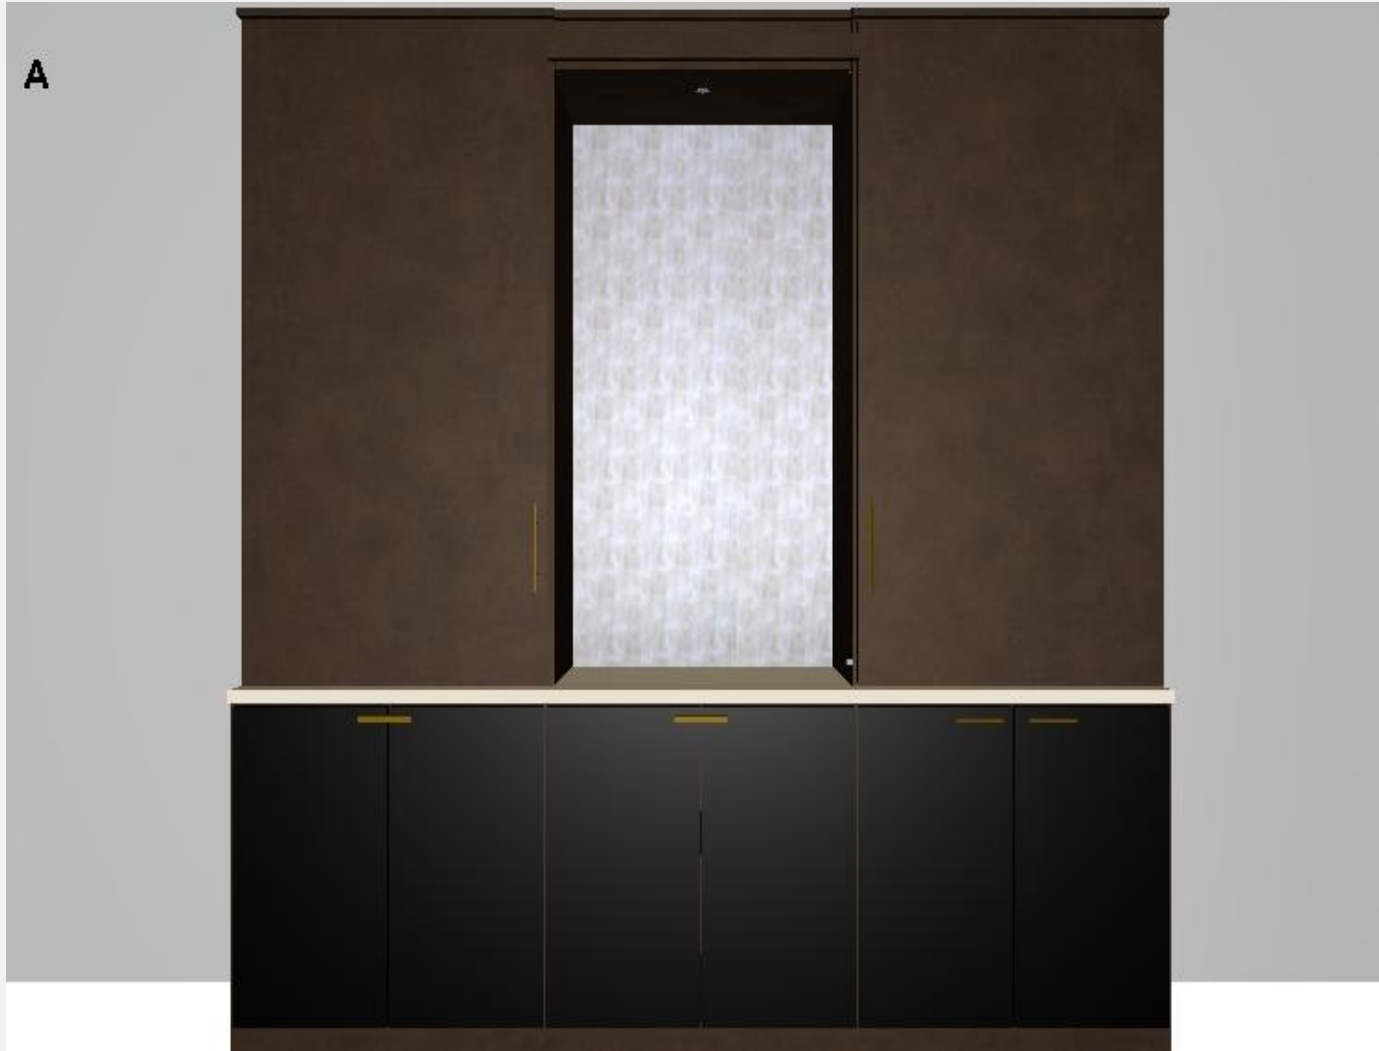

MANHATTAN PLACE  
BEECROFT ROAD

131

LOBBY PRESENTATION  
HOUSE OF PASTOR  
ANITA G PASTOR

# FURNITURE SPECS & DETAILS

FRONT FOYER

CUSTOM CABINET  
90" W X 99" H X 20" D

No Power Source

WALL A

## CUSTOM CABINET DETAILS

- Pot Light in top centre of display area
- Floor Cabinets
- Far right bottom cabinet to store wheel chair
- Far left and middle cabinet to store tenant packages
- Top right cabinet to hold tenant car key board leaving space at bottom to hold baskets for concierge items and easy access.
- Top left cabinet to hang tenants dry cleaning, coats, shirts, etc.
- \*See samples for cabinet finishes