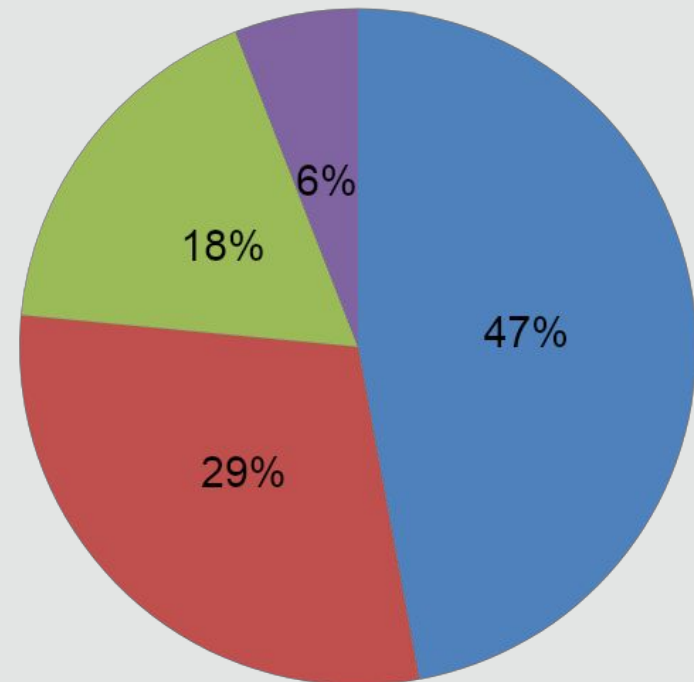

Job Placement 2016

Masters' 2016

- finance
- consulting
- industry
- academia
- think-tanks
- other

Bachelors' 2016

- finance
- consulting
- industry
- academia

NES Employers 2016

Finance:

*Sberbank, VTB Capital,
Rothschild Group,
Raiffeisen Bank, Credit
Suisse, Goldman Sachs,
Verno Capital (London),
ATON ...*