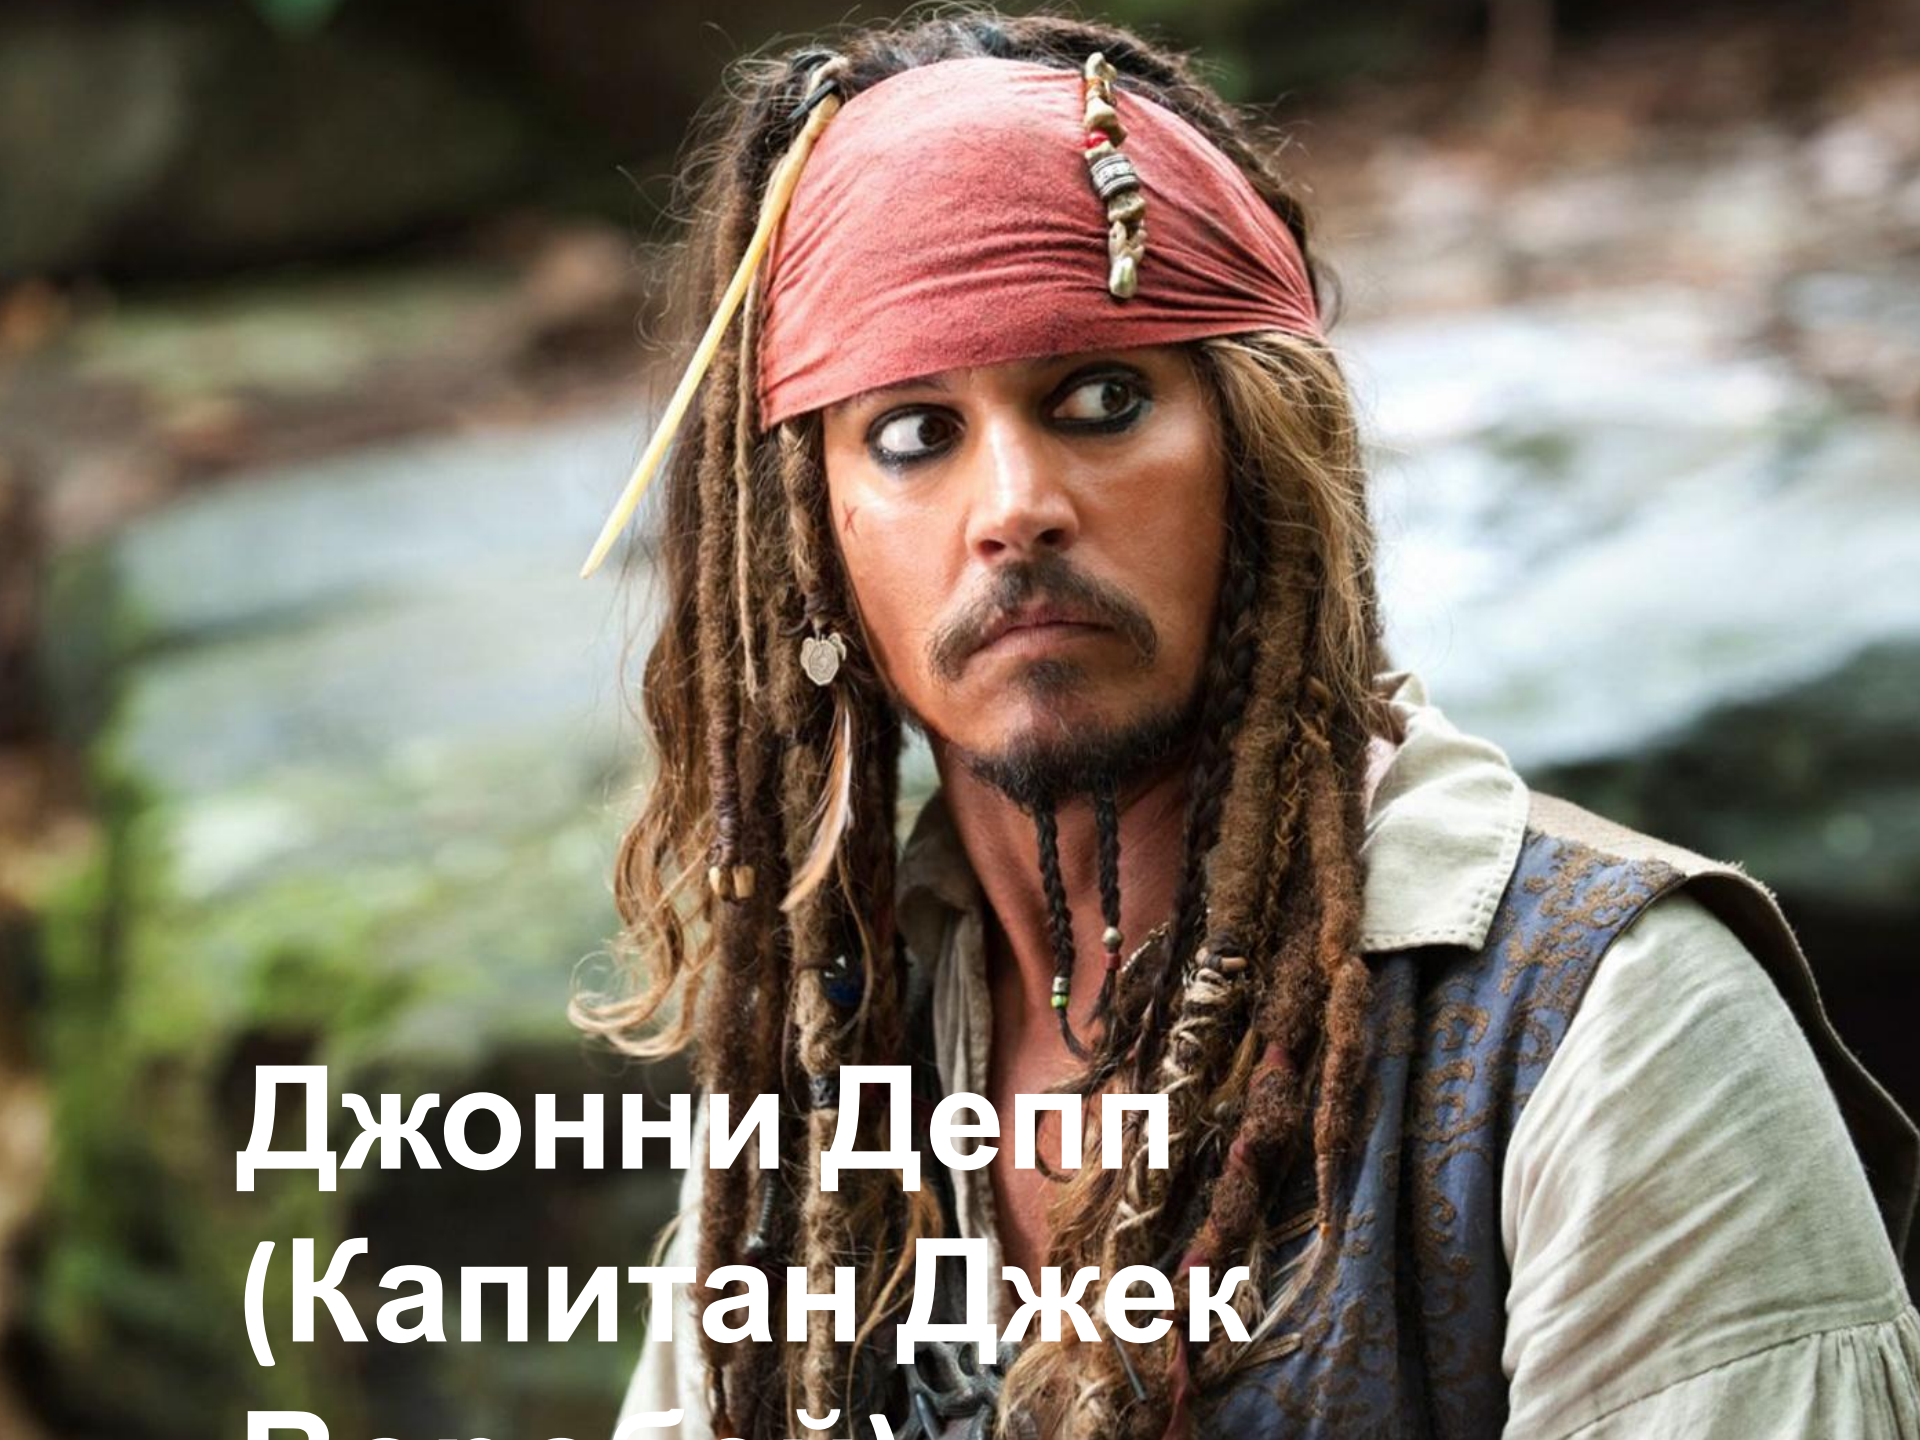

УГАДАЙ

О

A man with dark hair and a beard is shown from the chest up. He is wearing a bright pink, long-sleeved button-down shirt with a black bow tie. He is looking slightly to his left with a neutral expression. The background is dark blue with some faint, out-of-focus lights.

Джонни Депп
(Капитан Джек
Спарроу)

Никита

Дмитрий

A close-up portrait of a middle-aged man with dark hair and a grey beard, looking directly at the camera with a serious expression. He is wearing a dark jacket. The background is a plain, light-colored wall.