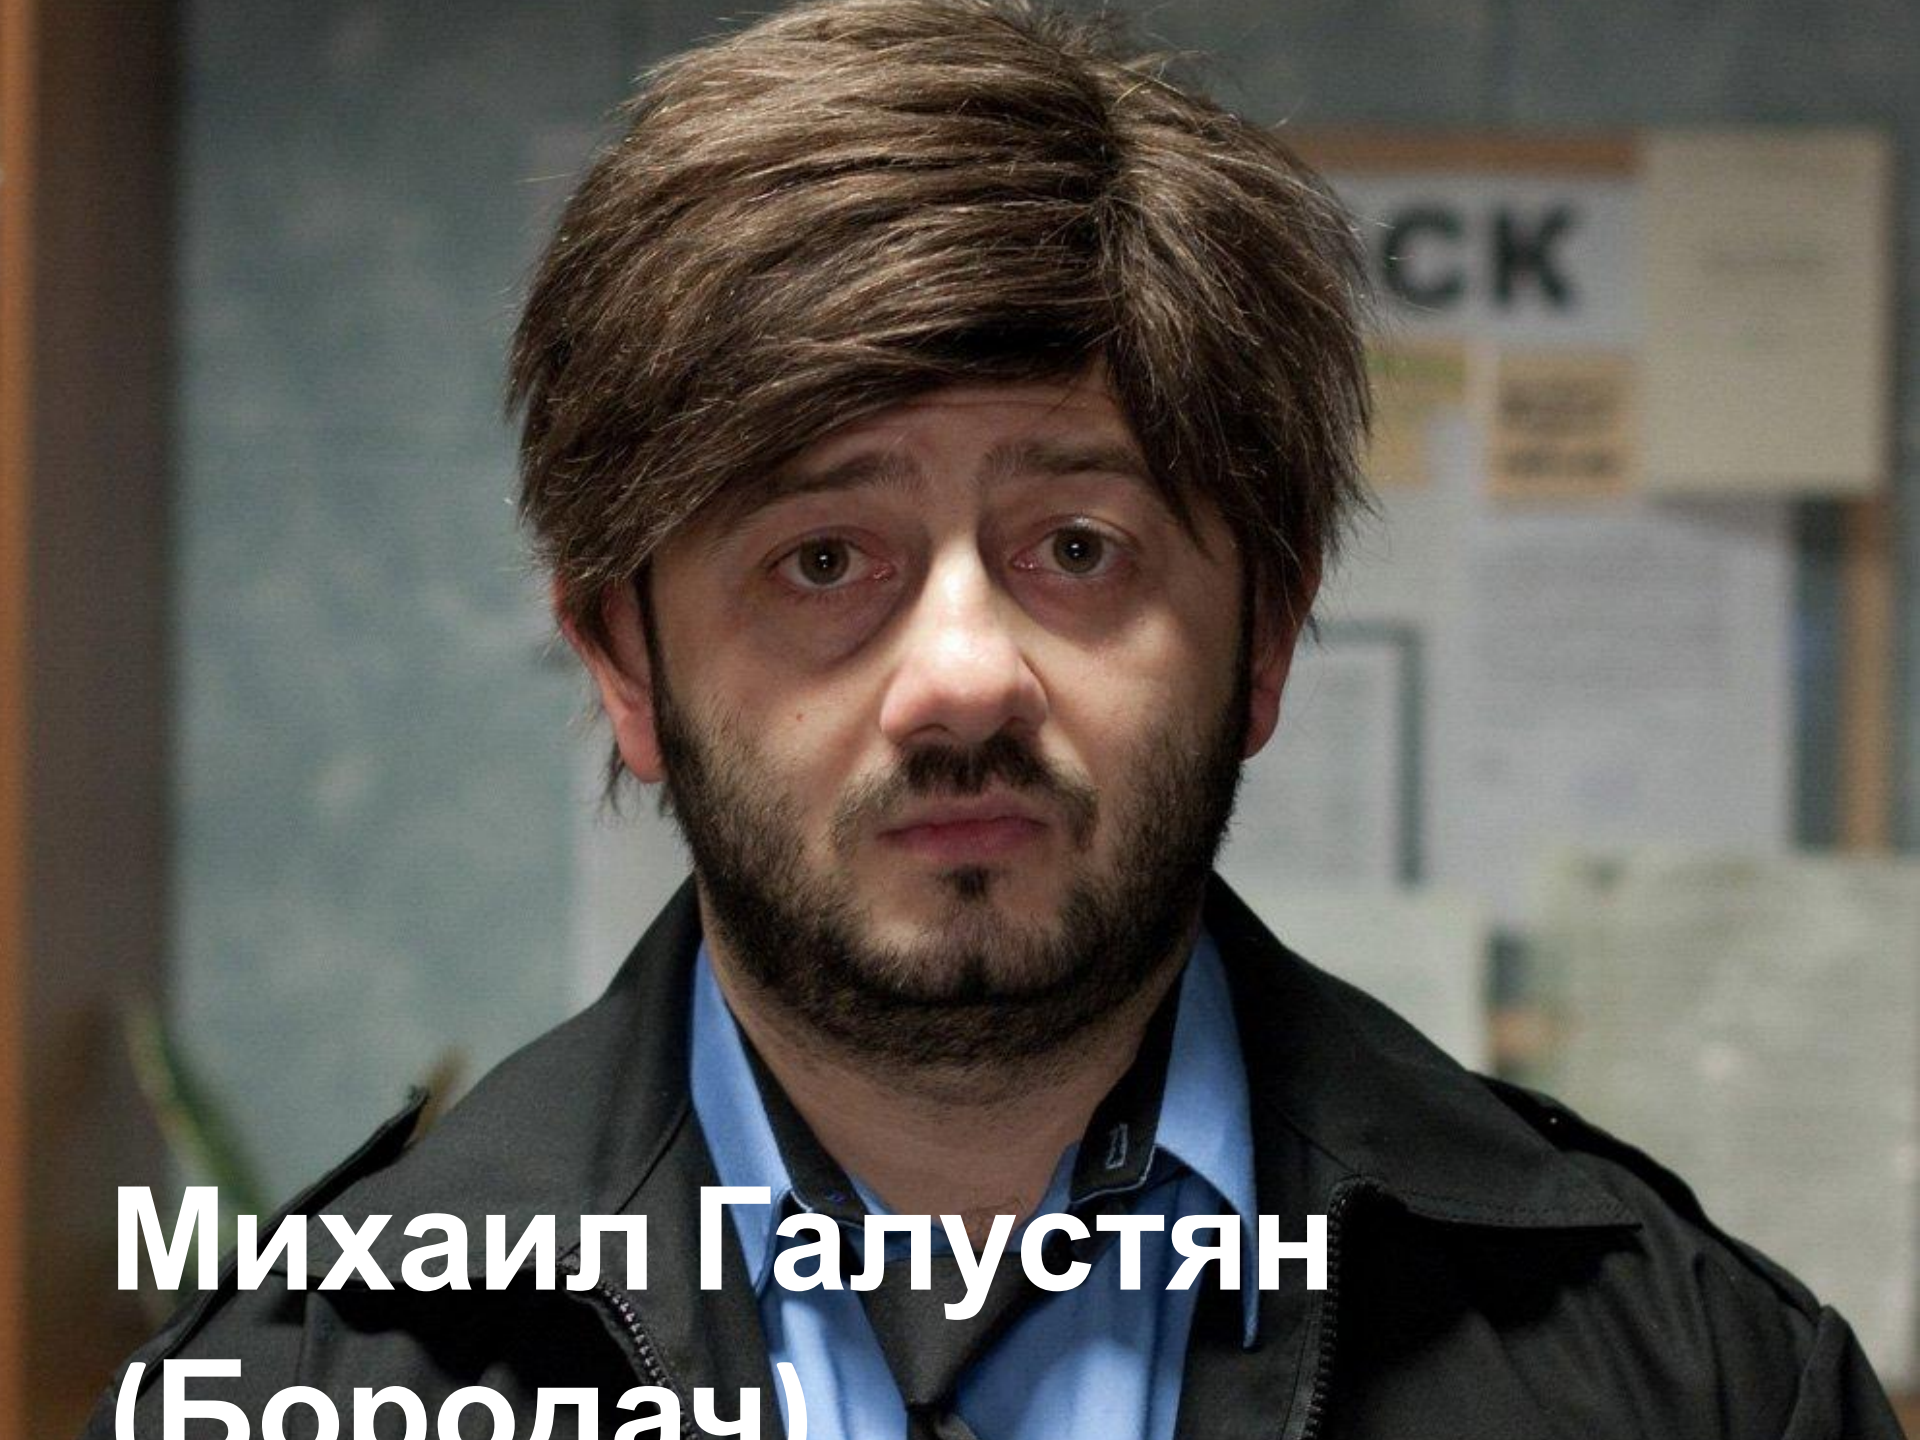

**Михаил Галустян
(Бородач)**