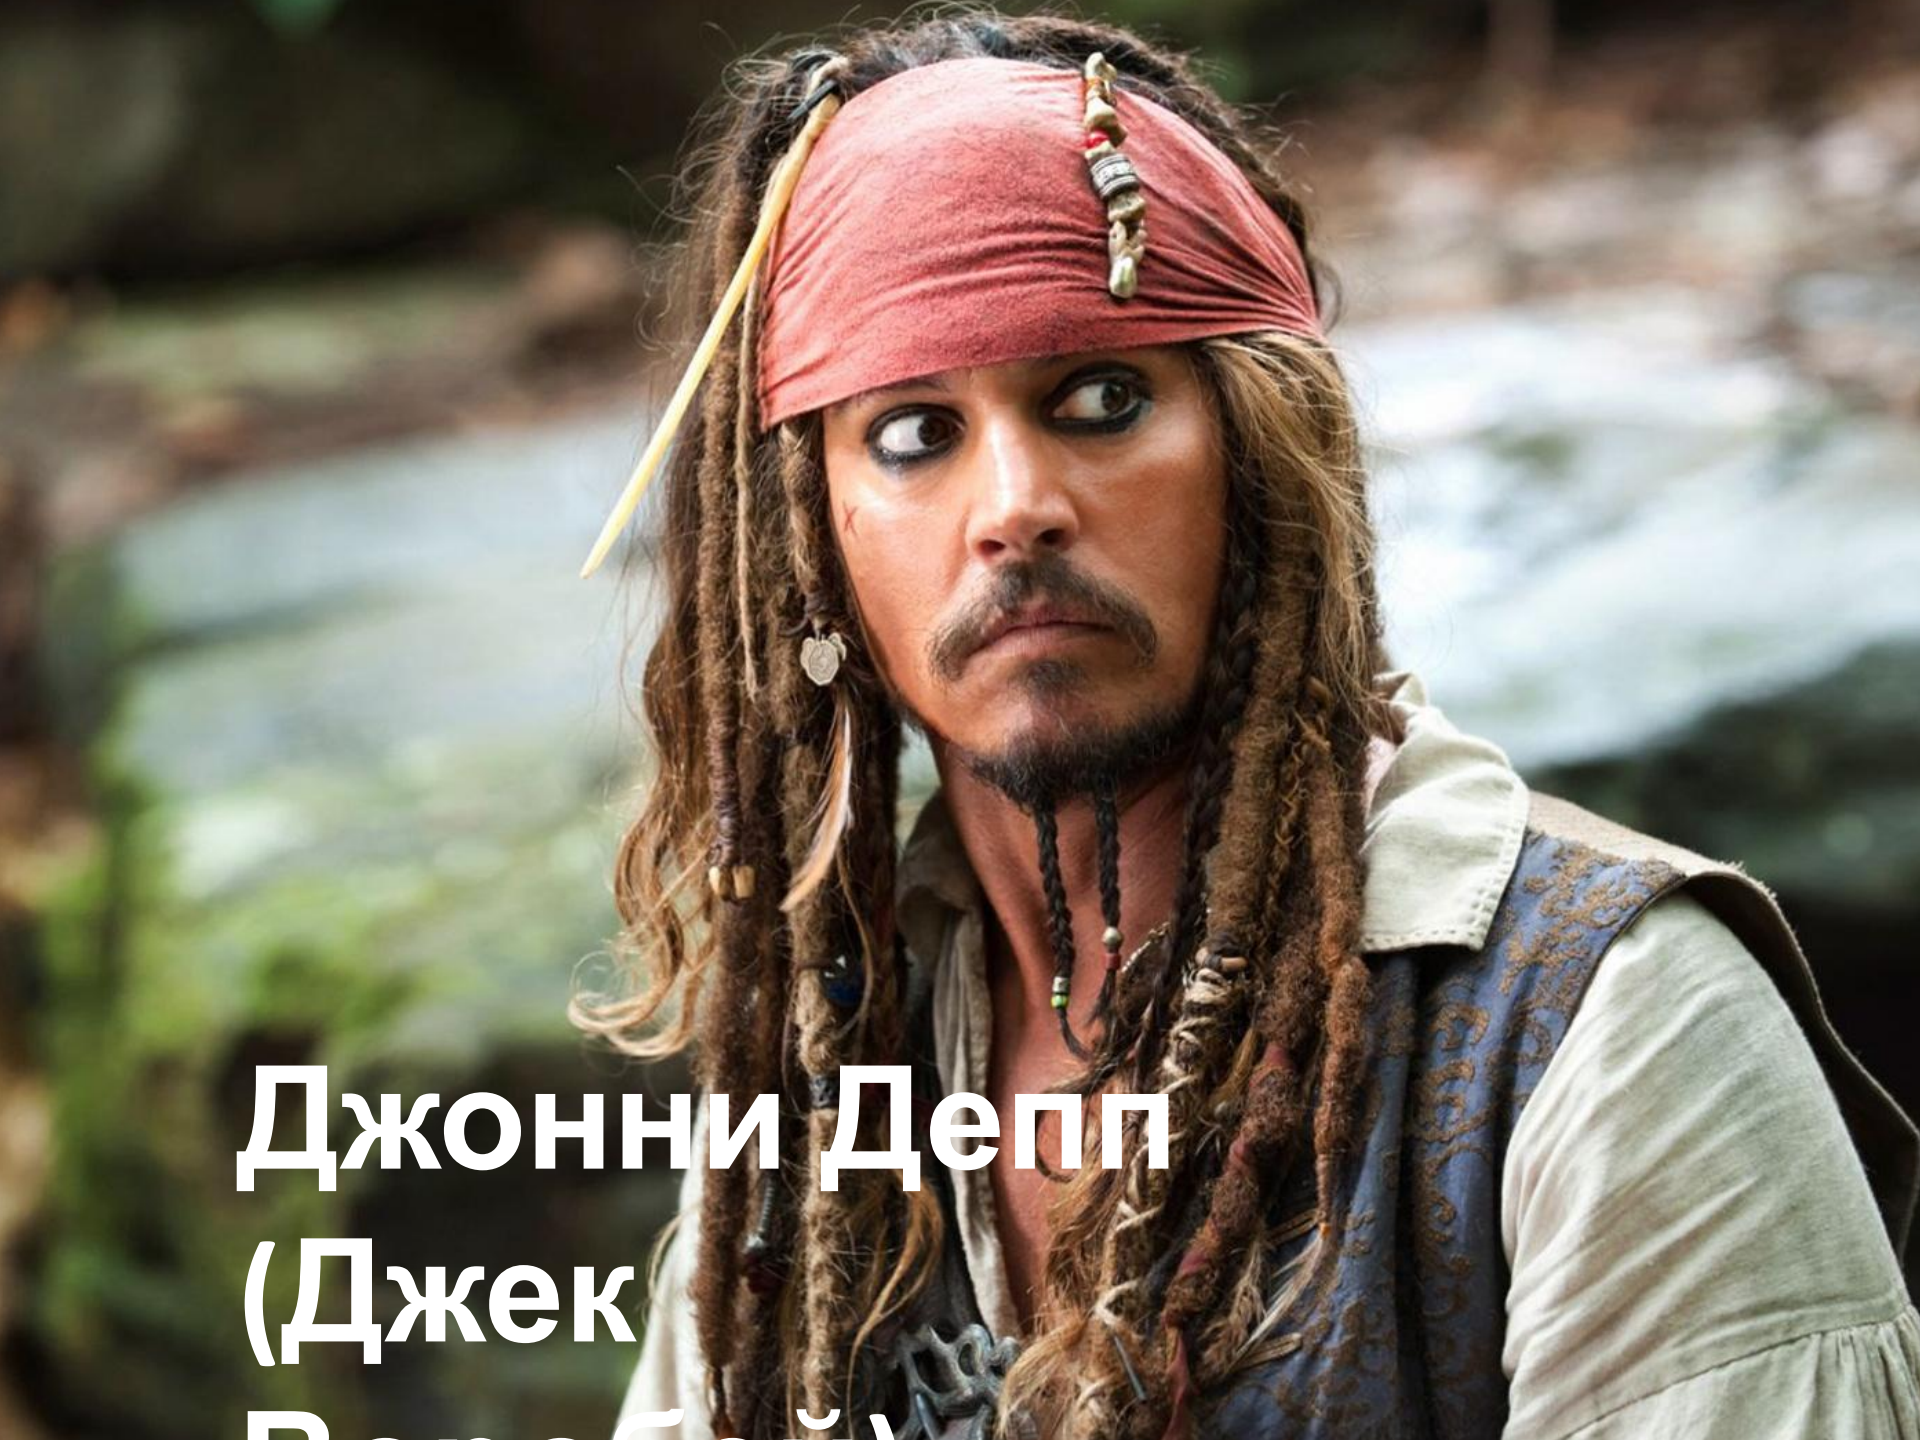

Джонни Депп
(Джек
Спарроу)