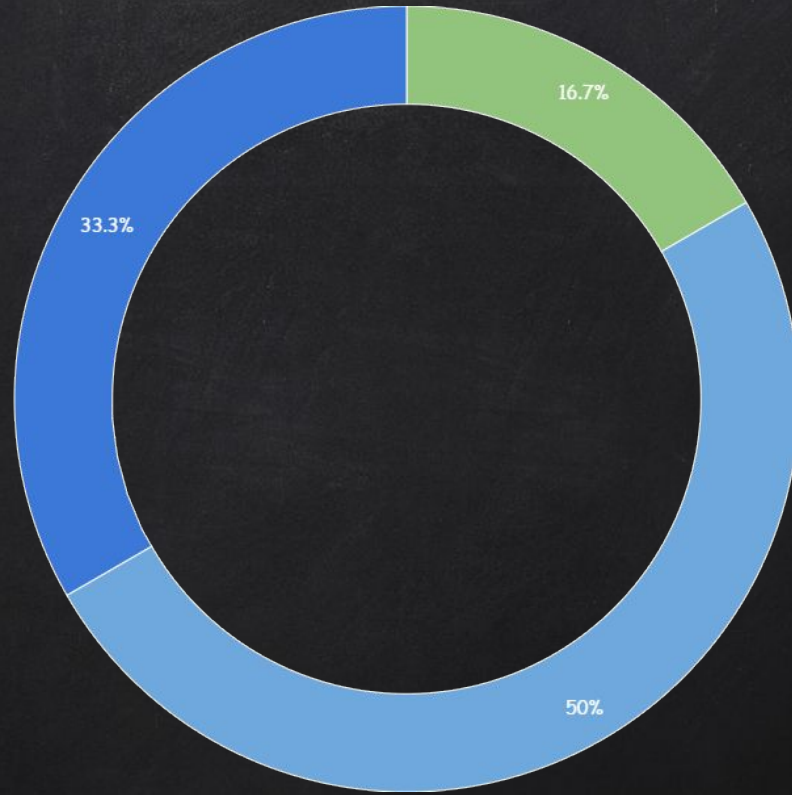

### **Red**

Is the color of blood, and because of this it has historically been associated with sacrifice, danger and courage.

### **Yellow**

Is the color of gold, butter and ripe lemons. In the spectrum of visible light, yellow is found between green and orange.

### **Blue**

Is the colour of the clear sky and the deep sea. It is located between violet and green on the optical spectrum.

### **Red**

Is the color of blood, and because of this it has historically been associated with sacrifice, danger and courage.

You can copy&paste graphs from [Google Sheets](#)