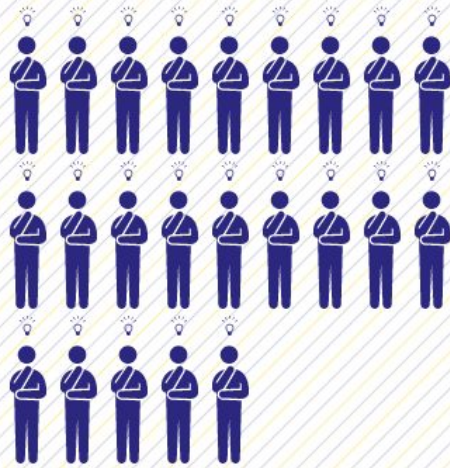

"Live Locally, Grow Globally."

1838
OU'S ORIGINS

3
CAMPUSES

11
SCHOOLS

24
UNDERGRADUATE
DEPARTMENTS
[in Japanese]

STUDENTS

23,288

Number of international students