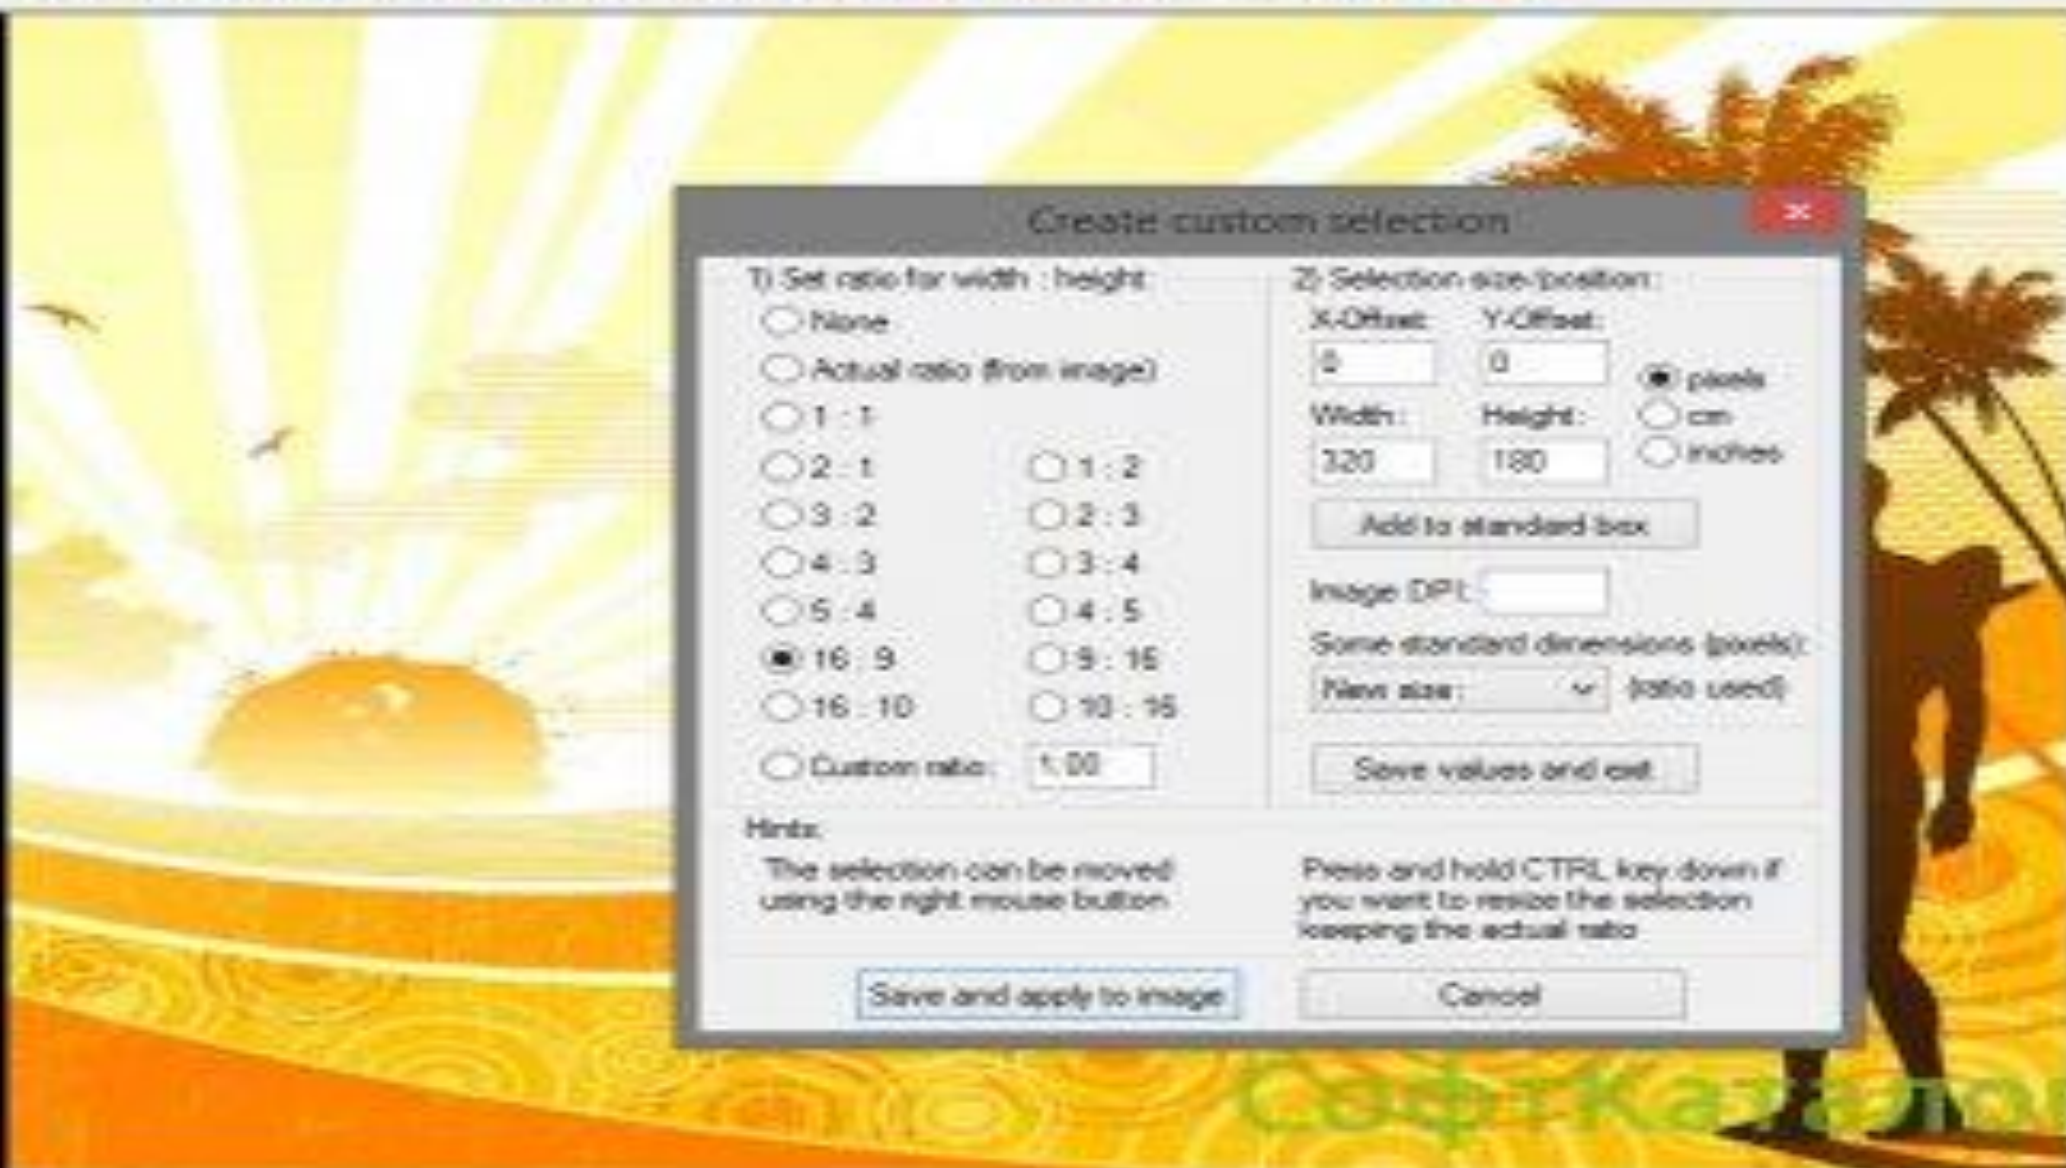

Create custom selection

1) Set ratio for width : height:

1. ☐ None
   ☐ Actual ratio (from image)
   ☐ 1 : 1
   ☐ 2 : 1
   ☐ 3 : 2
   ☐ 4 : 3
   ☐ 5 : 4
   ☒ 16 : 9
   ☐ 16 : 10
   ☐ Custom ratio:
2. ☐ 1 : 2
   ☐ 2 : 3
   ☐ 3 : 4
   ☐ 4 : 5
   ☐ 9 : 16
   ☐ 10 : 16

2) Selection size (position):

X-Offset: Y-Offset:
Width: Height:
☒ pixels
☐ cm
☐ inches

Image DPI:

Some standard dimensions (pixels):

New size: (ratio used)

Hints:

The selection can be moved
using the right mouse button

Press and hold CTRL key down if
you want to resize the selection
keeping the actual ratio