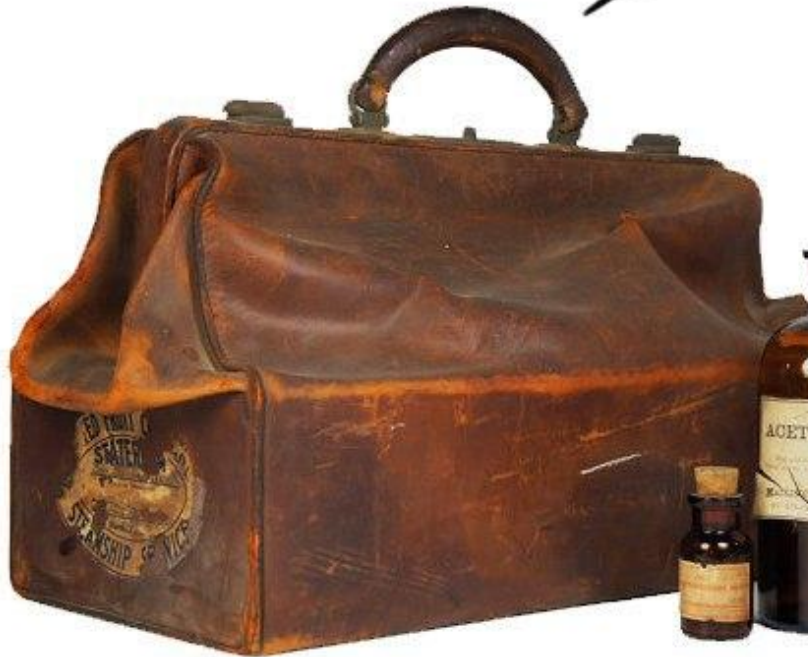

ВОТ
ЭТА
СУМКА

324

MAPLE
— LEATHERWORKS —

A Shiba Inu dog is shown in the lower-left corner, looking up and to the right with a curious expression. The background is a stack of various leather samples in different colors and textures, including shades of brown, tan, and red. A portion of a laptop keyboard is visible in the upper-left corner.

WOW!!!

ВОТ ТАК КОЖА

КАЧЕСТВО!

MAPLE

Homo sapiens Rukozhopus

СПАСИБО

ЗА

ВНИМАНИЕ