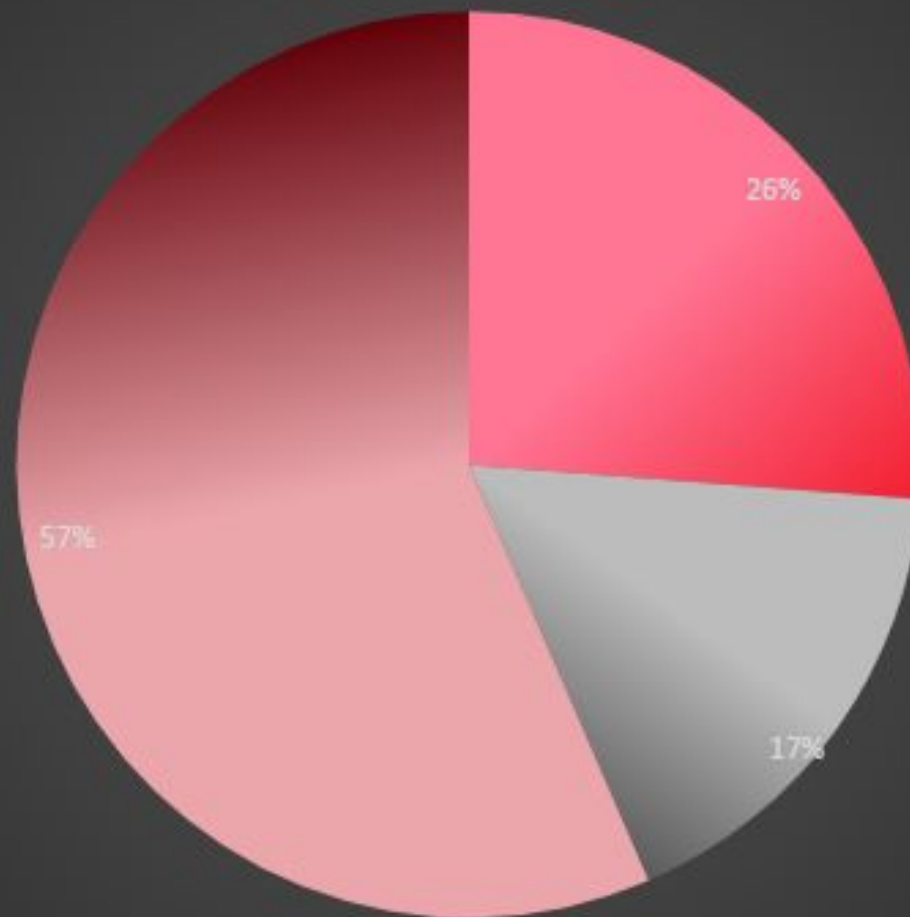

July 5, 2017

PRESENTATION ABOUT CIS SURVEY RESULTS

WE'RE ALL GAMERS.

HYPERX PRESENTATION COLOR PALETTE

Main Palette

Secondary Palette

What is more important for you in gaming keyboard?

■ Cherry MX switches ■ RGB light ■ Both!