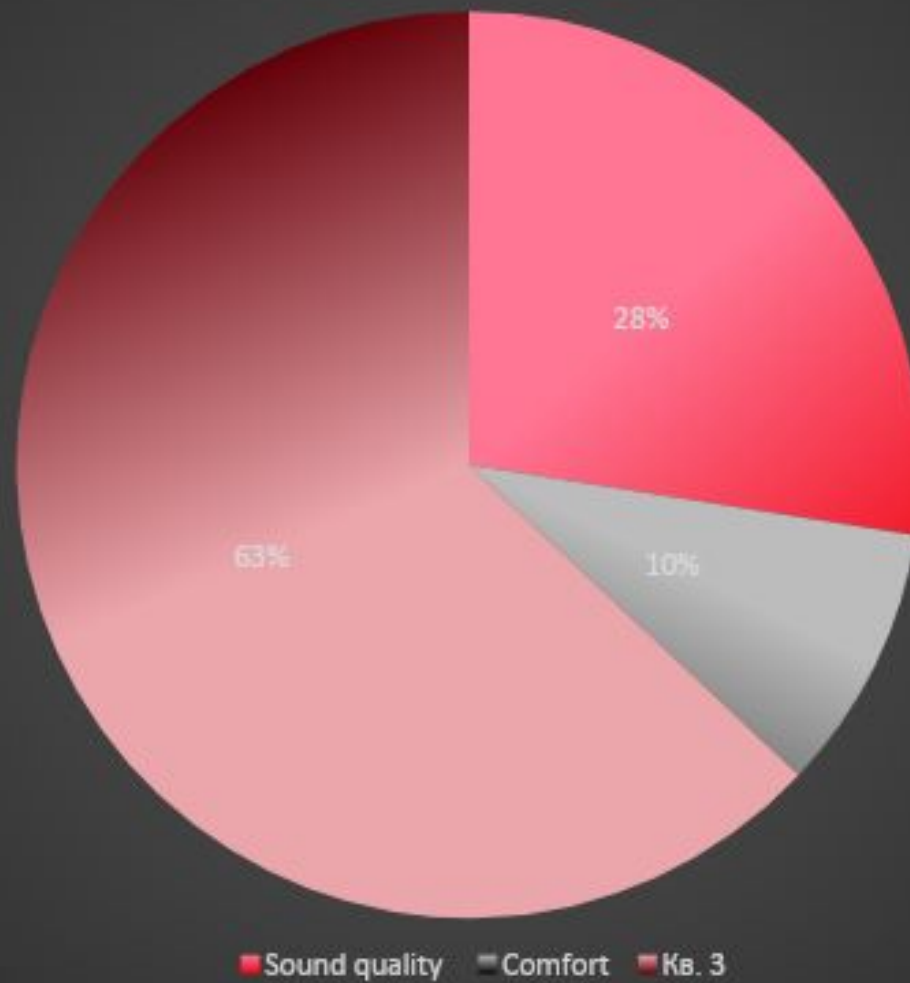

What is more important for you in gaming headset?