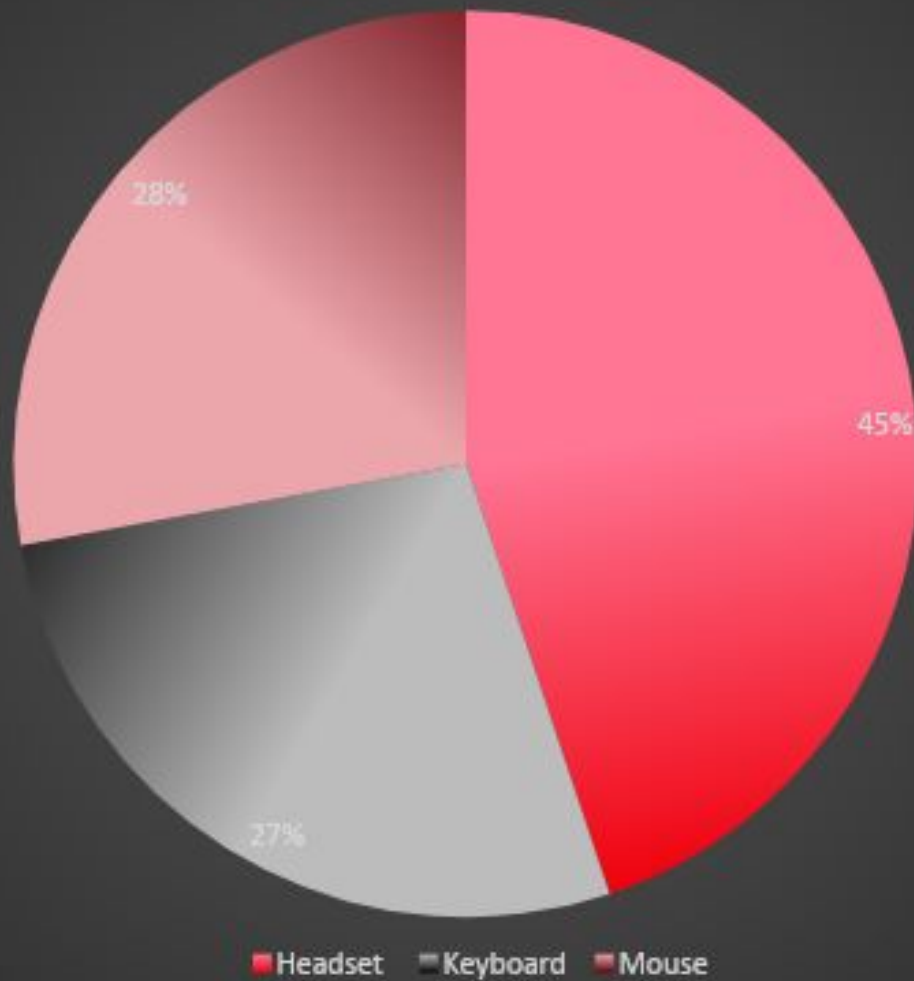

What is your most expensive gaming device?