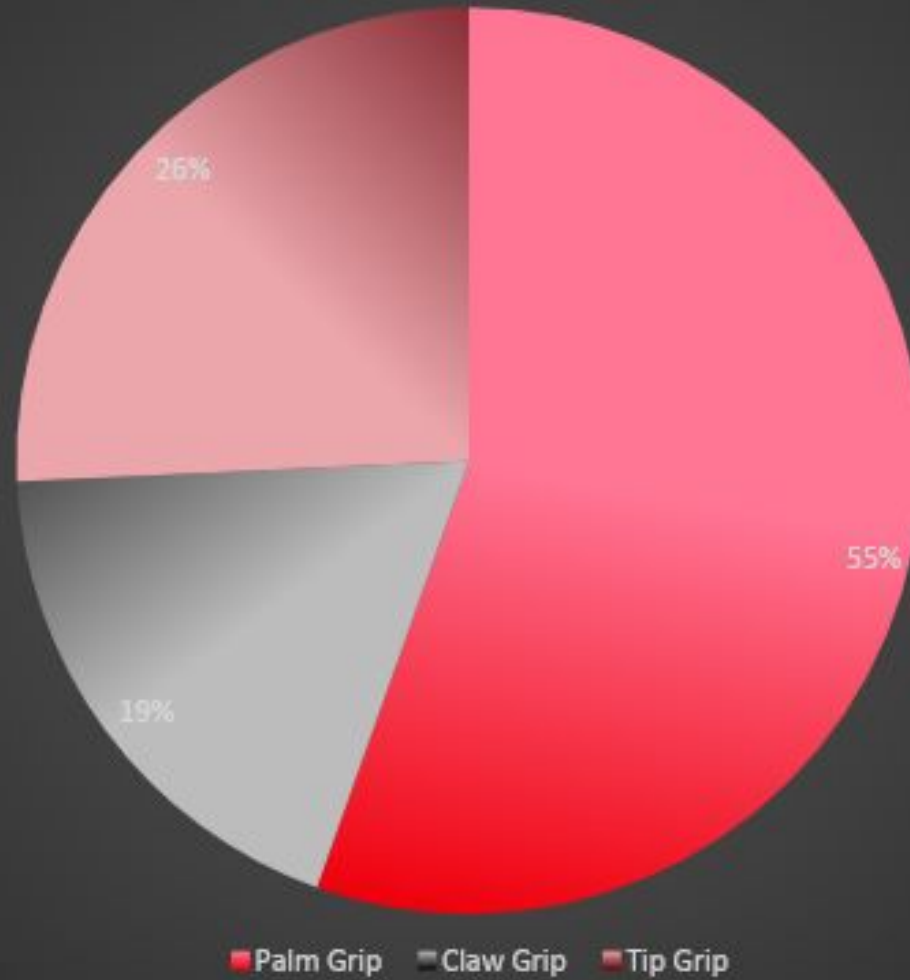

What is your mouse grip style?