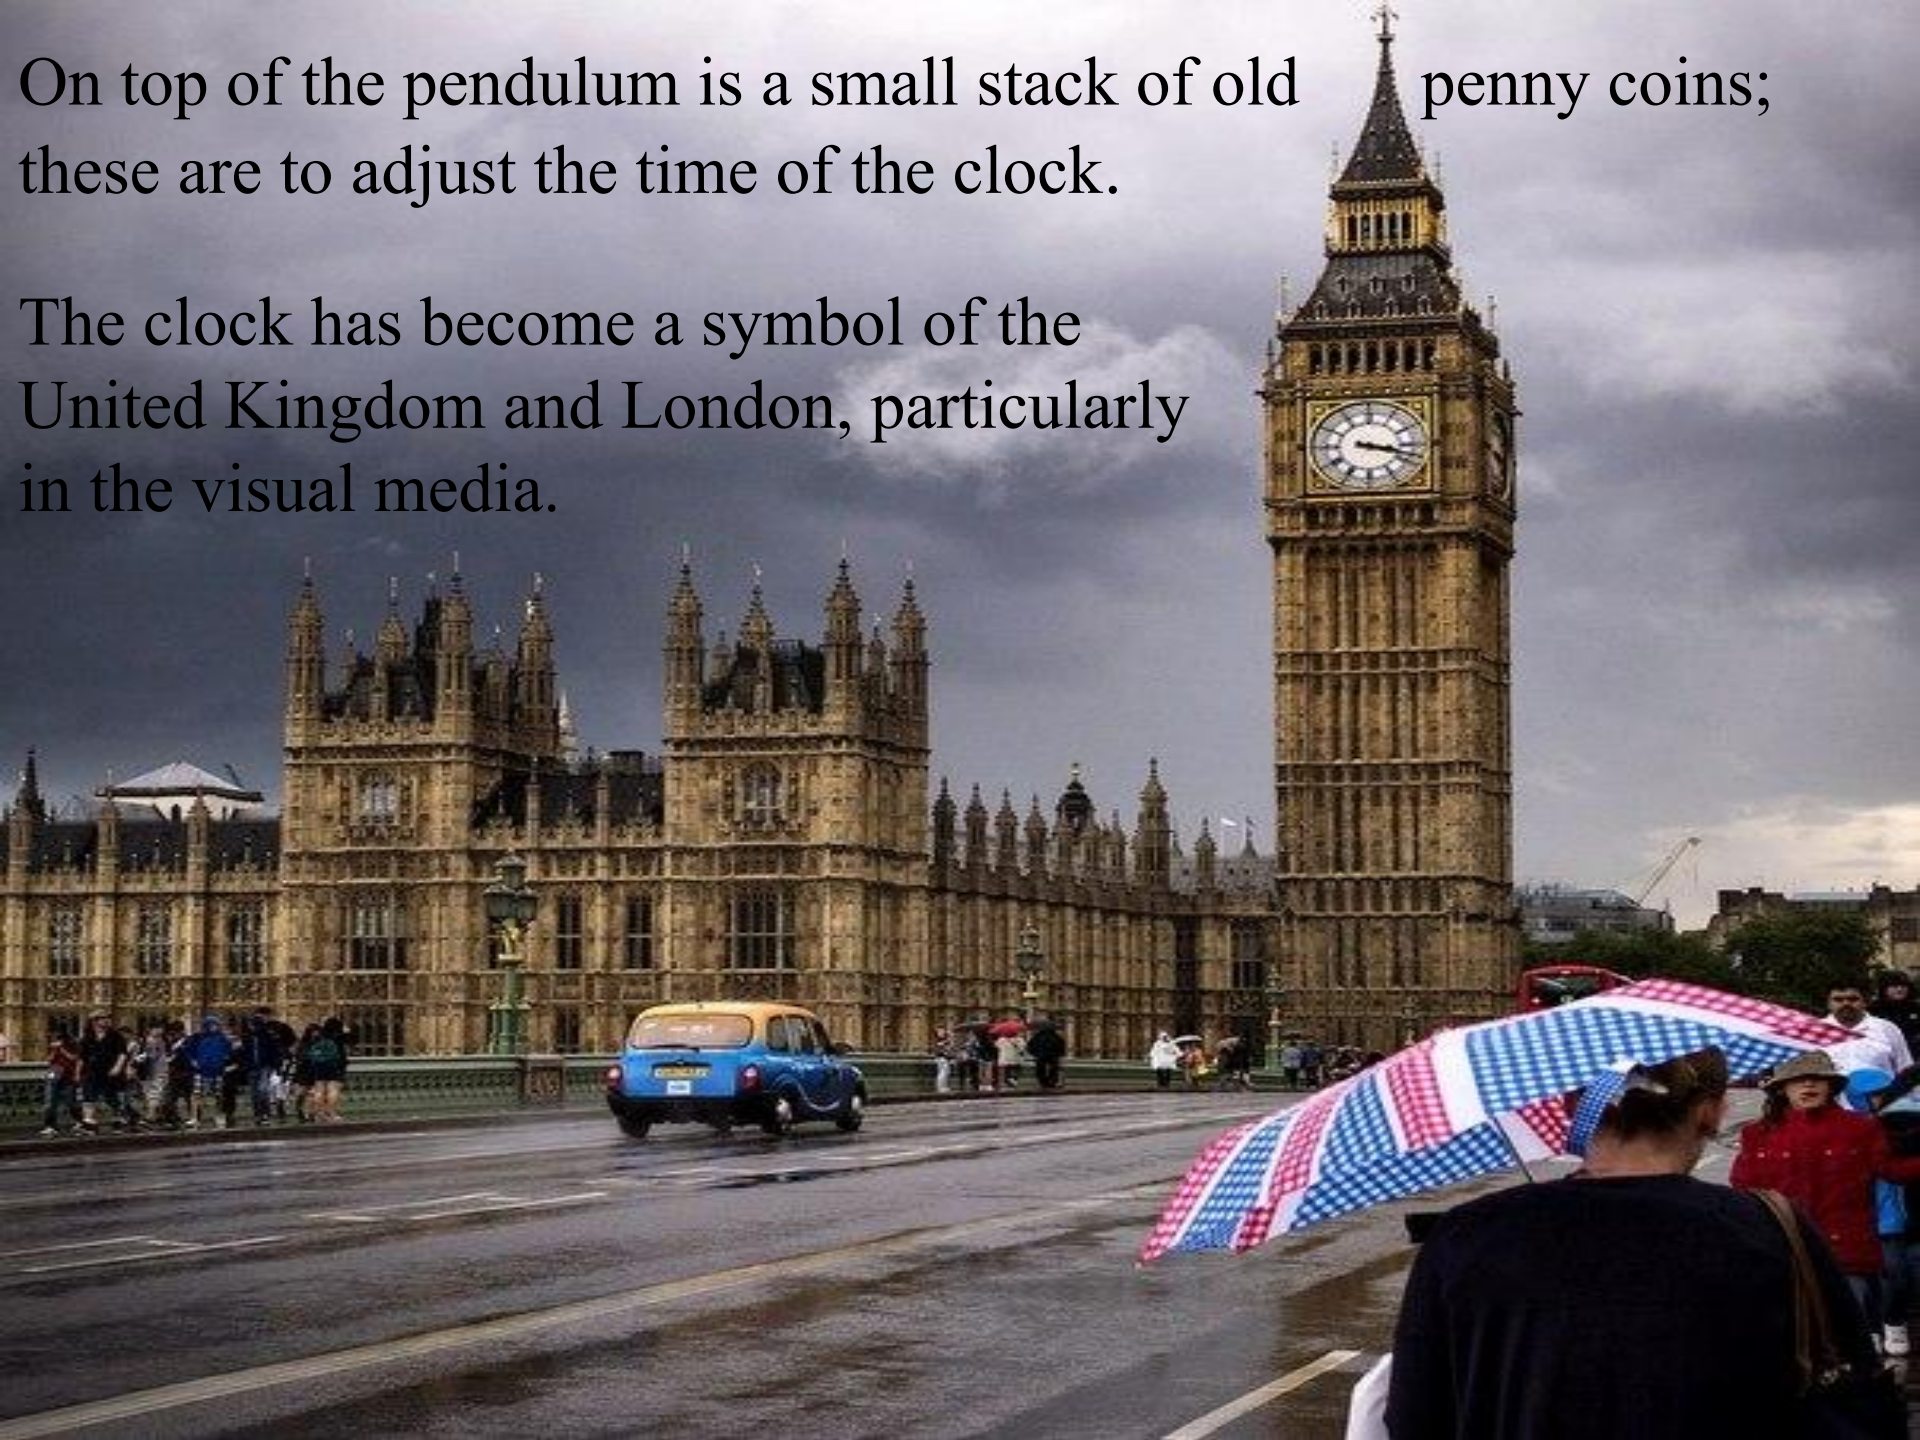

On top of the pendulum is a small stack of old penny coins; these are to adjust the time of the clock.

The clock has become a symbol of the United Kingdom and London, particularly in the visual media.