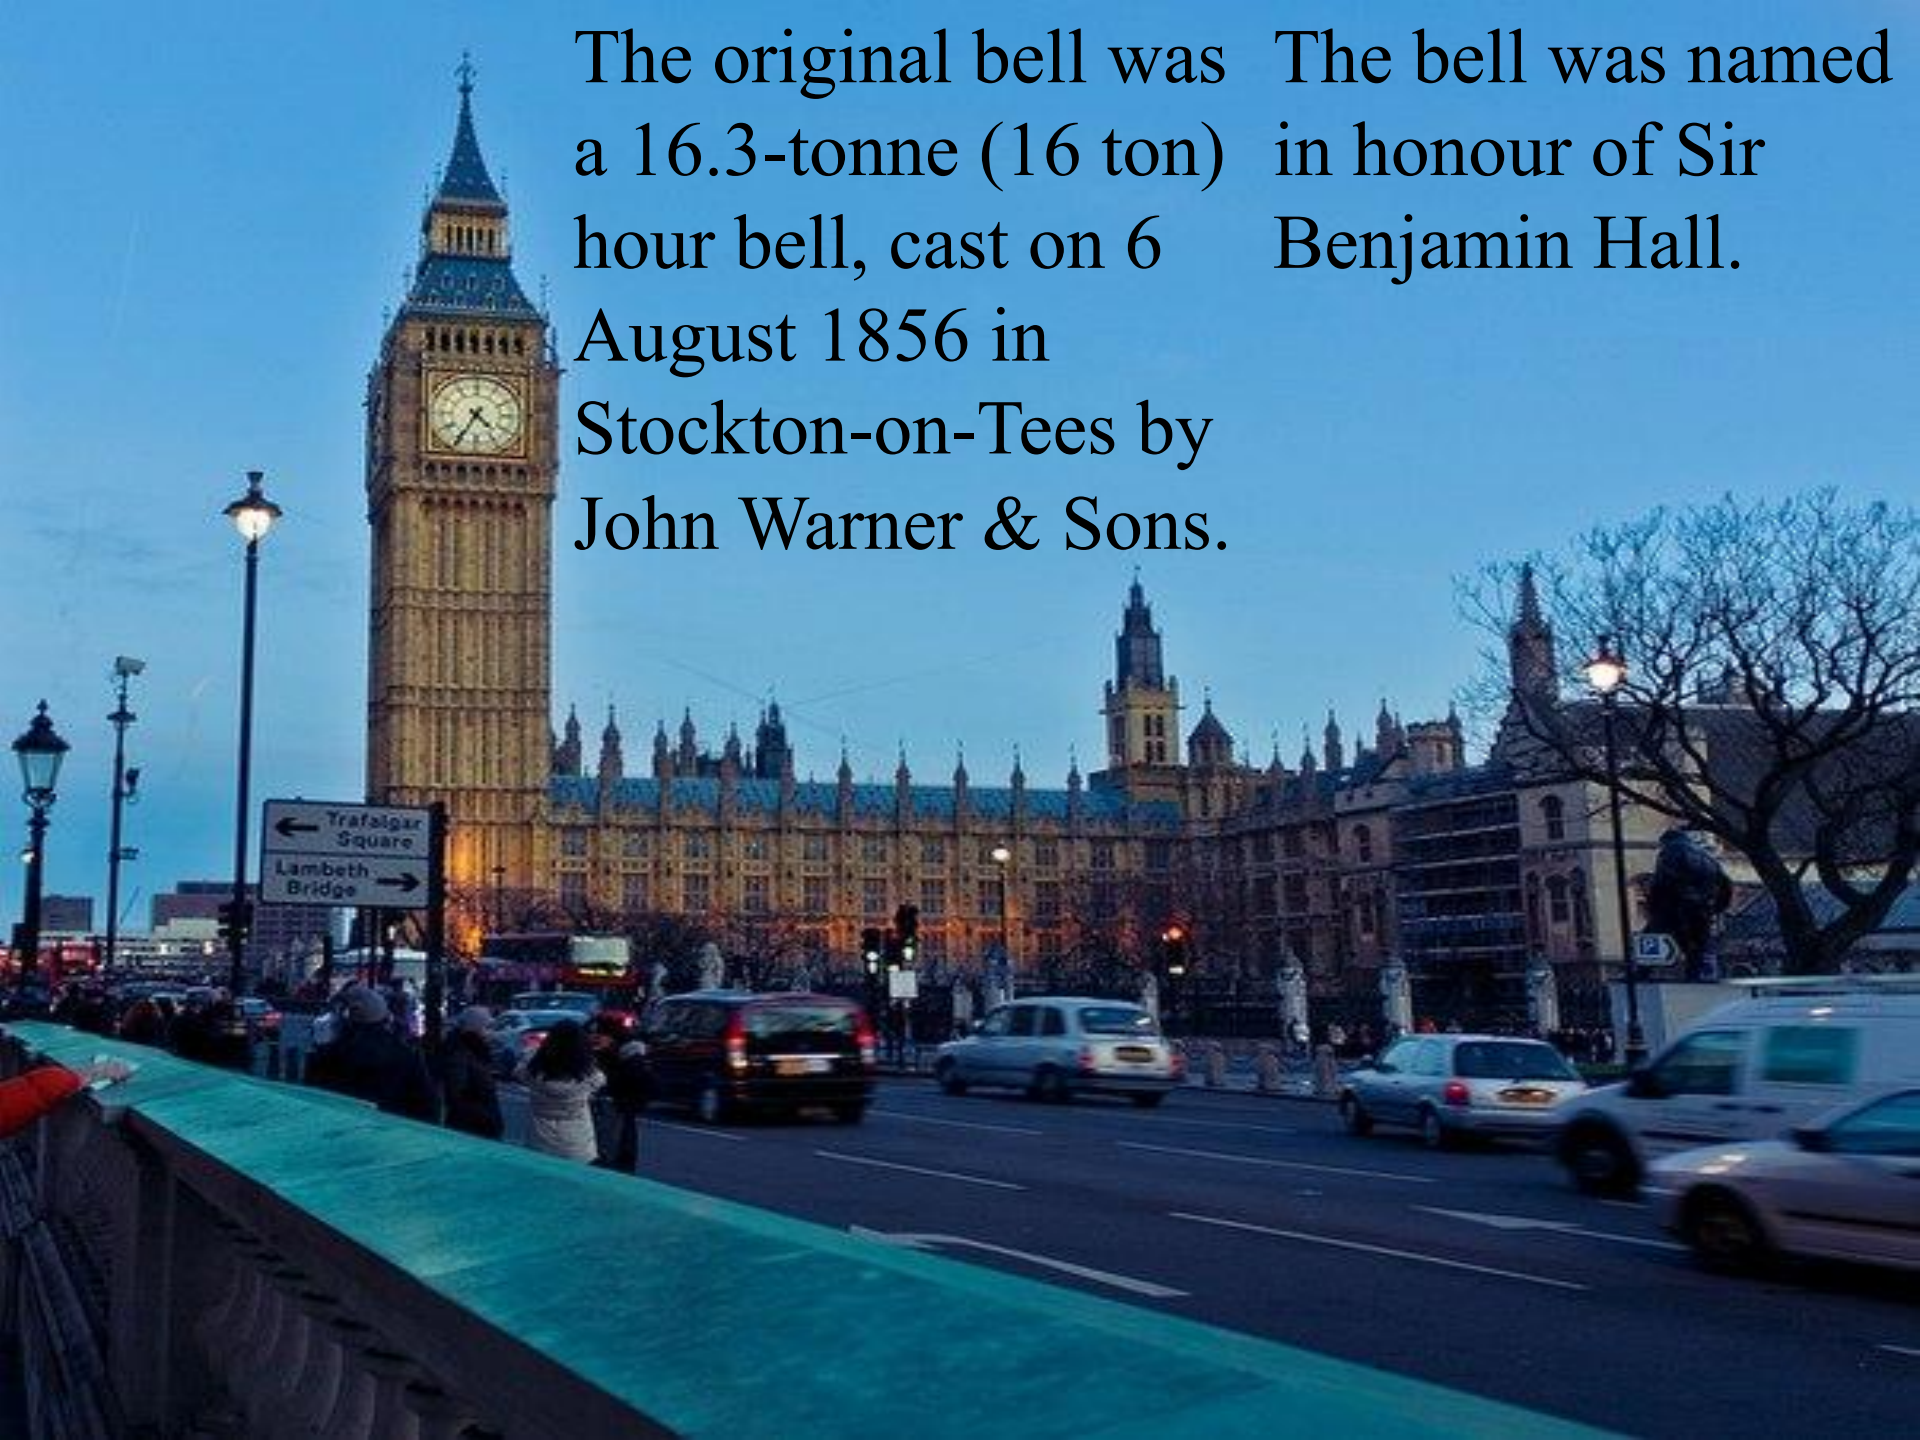

3) It's one of the highest towers of Westminster Palace.

4) Official name of the tower is the "Westminster Palace Clock Tower" or "St. Stephen's Tower".

The history of Big Ben. The history of Big Ben dates back to 1288, when it was built for the first time on Ralph De Hengham's money. He was the chairman of the Supreme Court of Queen's Bench.

According to one of the theories the clock has been named Big Ben after Sir Benjamin Hall, who directed work on the casting of the bell. Another theory claims that it has been named after Benjamin Caunt, who was one of the wellknown heavyweight boxers of the 19th century.

It is the largest four faced chiming clock
and the third-tallest
free-standing clock
tower in the world.

The clock struck for the
first time on 31 may 1859.

The original bell was a 16.3-tonne (16 ton) hour bell, cast on 6 August 1856 in Stockton-on-Tees by John Warner & Sons. The bell was named in honour of Sir Benjamin Hall.