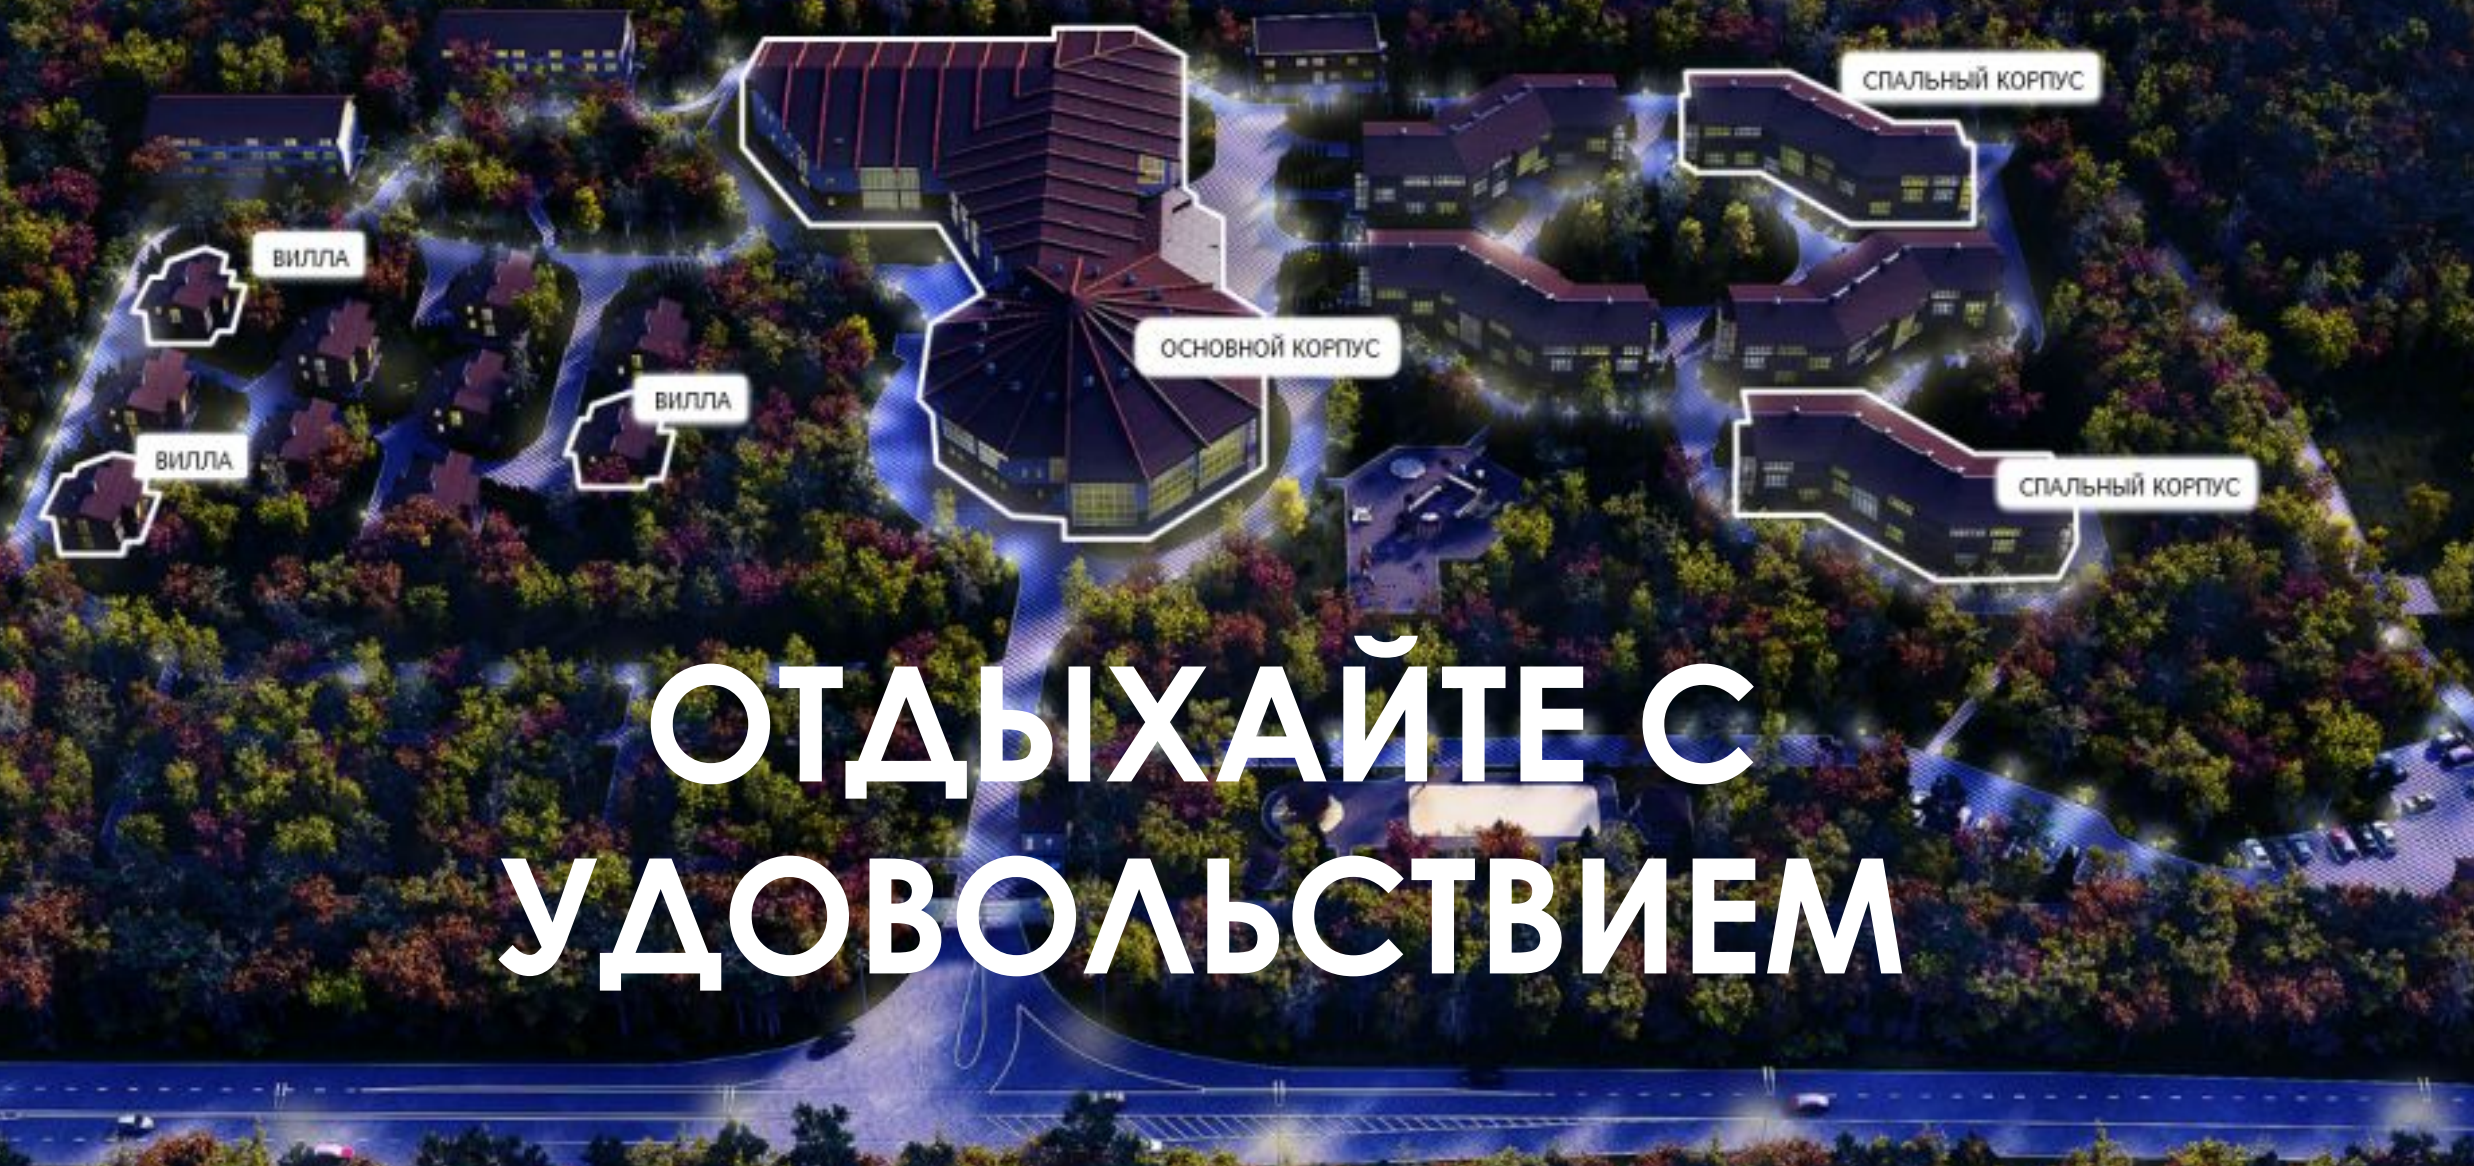

ОТДЫХА

LES Art Resort

A map of the Moscow region showing a route from the Moscow Central Circle (MCA) to the Ruza district. The route is marked with a thick black line, starting from the MCA (marked with a red 'A') near Mozhaysk and heading west through the towns of Vlasikha, Odintsovo, and Rublyovo, then through the towns of Chasцы, Goлицыно, and Большие Вязёмы, and finally ending near the town of Дорохово in the Ruza district (marked with a red 'B'). The map shows various roads, including highways A-106, A-107, and M-9, and several districts like Красногорск, Звенигород, and Наро-Фоминск. The text '70 км от МКАД' is overlaid in large white letters across the center of the map.

70 км от МКАД

В Рузский городской округ

СОВРЕМЕННЫЕ КОРПУСА

УЮТНЫЕ НОМЕРА

РЕСТОРАН

КАРАОКЕ-БАР БИЛЬЯРД

СПА КОМПЛЕКС

ОТКРЫТЫЙ БАССЕЙН И БАНИ

ДОБРО ПОЖАЛОВАТЬ В РАЙ

ВИЛЛА

ВИЛЛА

ВИЛЛА

ОСНОВНОЙ КОРПУС

СПАЛЬНЫЙ КОРПУС

СПАЛЬНЫЙ КОРПУС

**ОТДЫХАЙТЕ С
УДОВОЛЬСТВИЕМ**

An aerial photograph of a resort complex. The main building is a large, multi-story structure with a prominent glass-enclosed section. It is surrounded by several smaller, two-story buildings with gabled roofs and large windows. The resort is set in a lush, green environment with many trees and a central courtyard area. The lighting suggests a bright, sunny day.