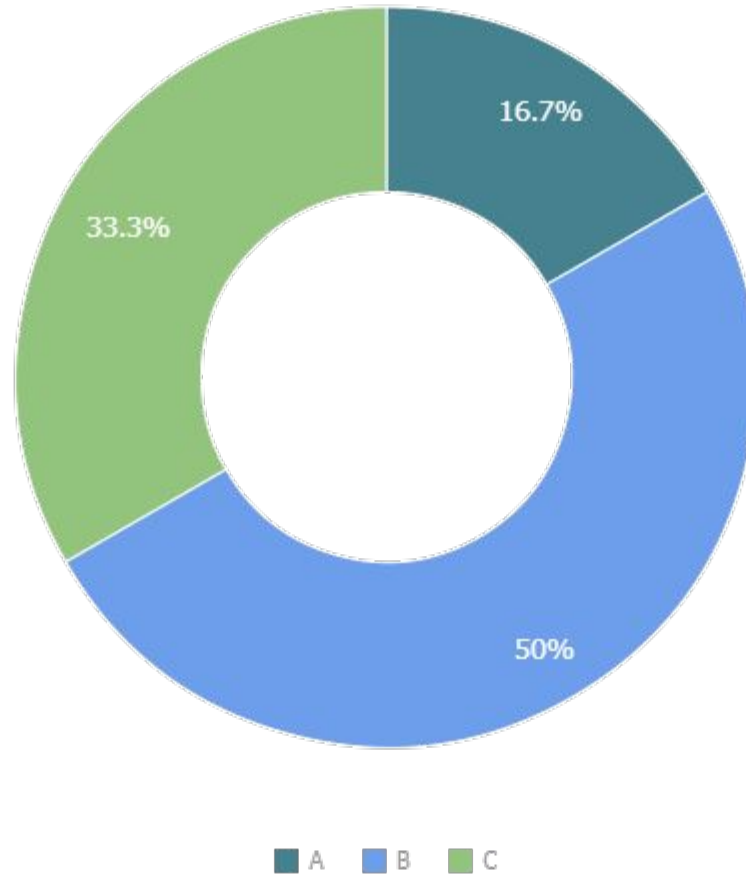

Blue

Is the colour of the clear sky and the deep sea. It is located between violet and green on the optical spectrum.

Red

Is the color of blood, and because of this it has historically been associated with sacrifice, danger and courage.

Yellow

Is the color of gold, butter and ripe lemons. In the spectrum of visible light, yellow is found between green and orange.

Blue

Is the colour of the clear sky and the deep sea. It is located between violet and green on the optical spectrum.

Red

Is the color of blood, and because of this it has historically been associated with sacrifice, danger and courage.

You can copy&paste graphs from [Google Sheets](#)

ANDROID PROJECT

Show and explain your web, app or software projects using these gadget templates.