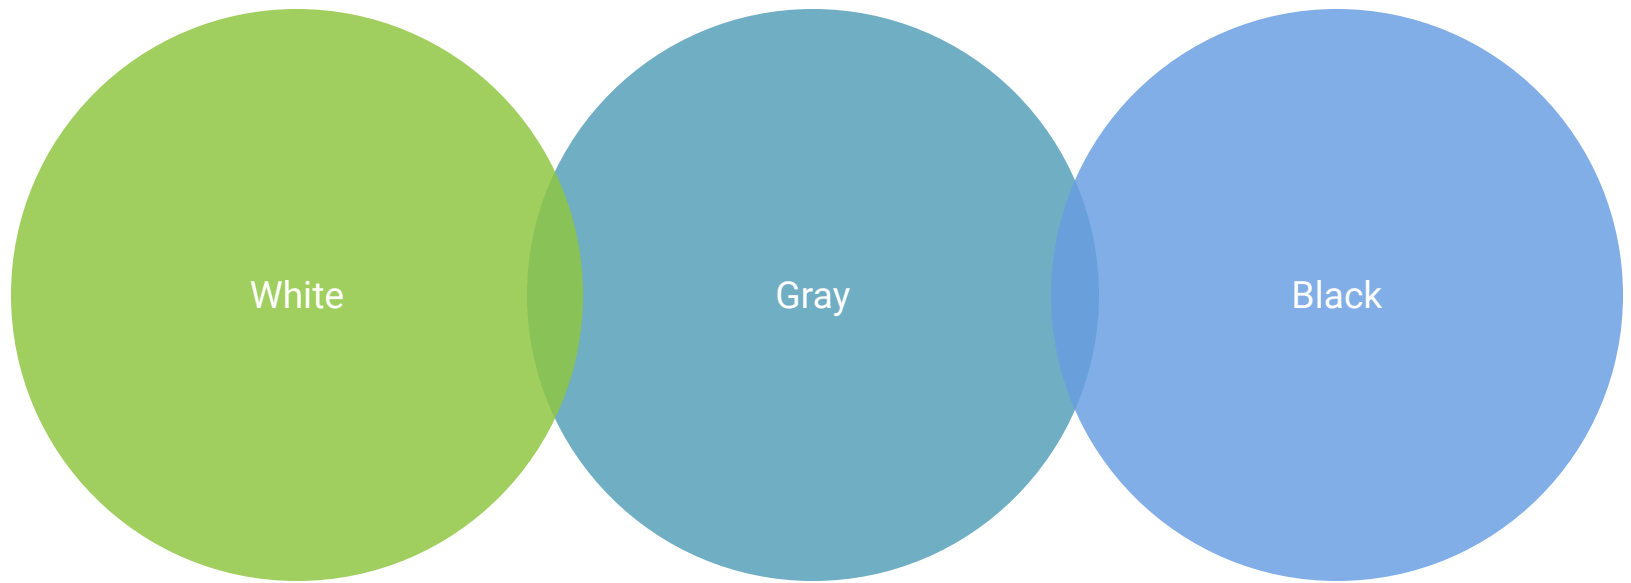

Use charts to explain your ideas

AND TABLES TO COMPARE DATA

	A	B	C
Yellow	10	20	7
Blue	30	15	10
Orange	5	24	16