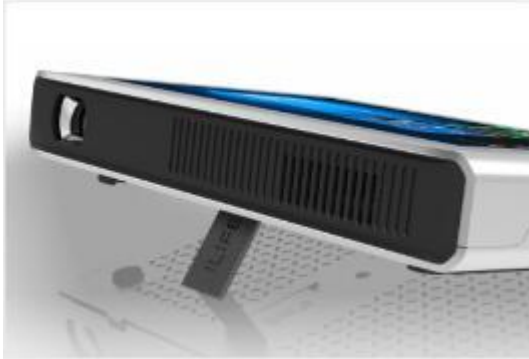

ILIFE P8 tablet projector Windows OS

Windows
tablet
projector

Sample	USD $395
500 pcs	USD $375
1K pcs	USD $368

OS	Windows 10			
CPU	Intel Apollolake N3350			
Dimensions(mm)	L	W	H	Weight(g)
	238.5	164.7	33	

Display	8.9'' 1920*1200 IPS , 10 points touch
Memory	2GB LPDDR3+ 32GB eMMC
Extended Memory	128GB maximum
WiFi	IEEE 802.11 a/b/g/n AC 2.4+5ghz
Bluetooth	Bluetooth4.0
Remote control	Yes
Projection	220lm, DLP 1280*720P 30.6'' @1m
Battery	18000mAh, support playing movies 3.5 hours
Interfaces	2* USB, 1*earphone jack, 1*DC port, 1*Micro SD Slot, 1*mini HDMI, 1*RJ45, 1*projection switch
Key Feature	8.9' windows tablet with projector