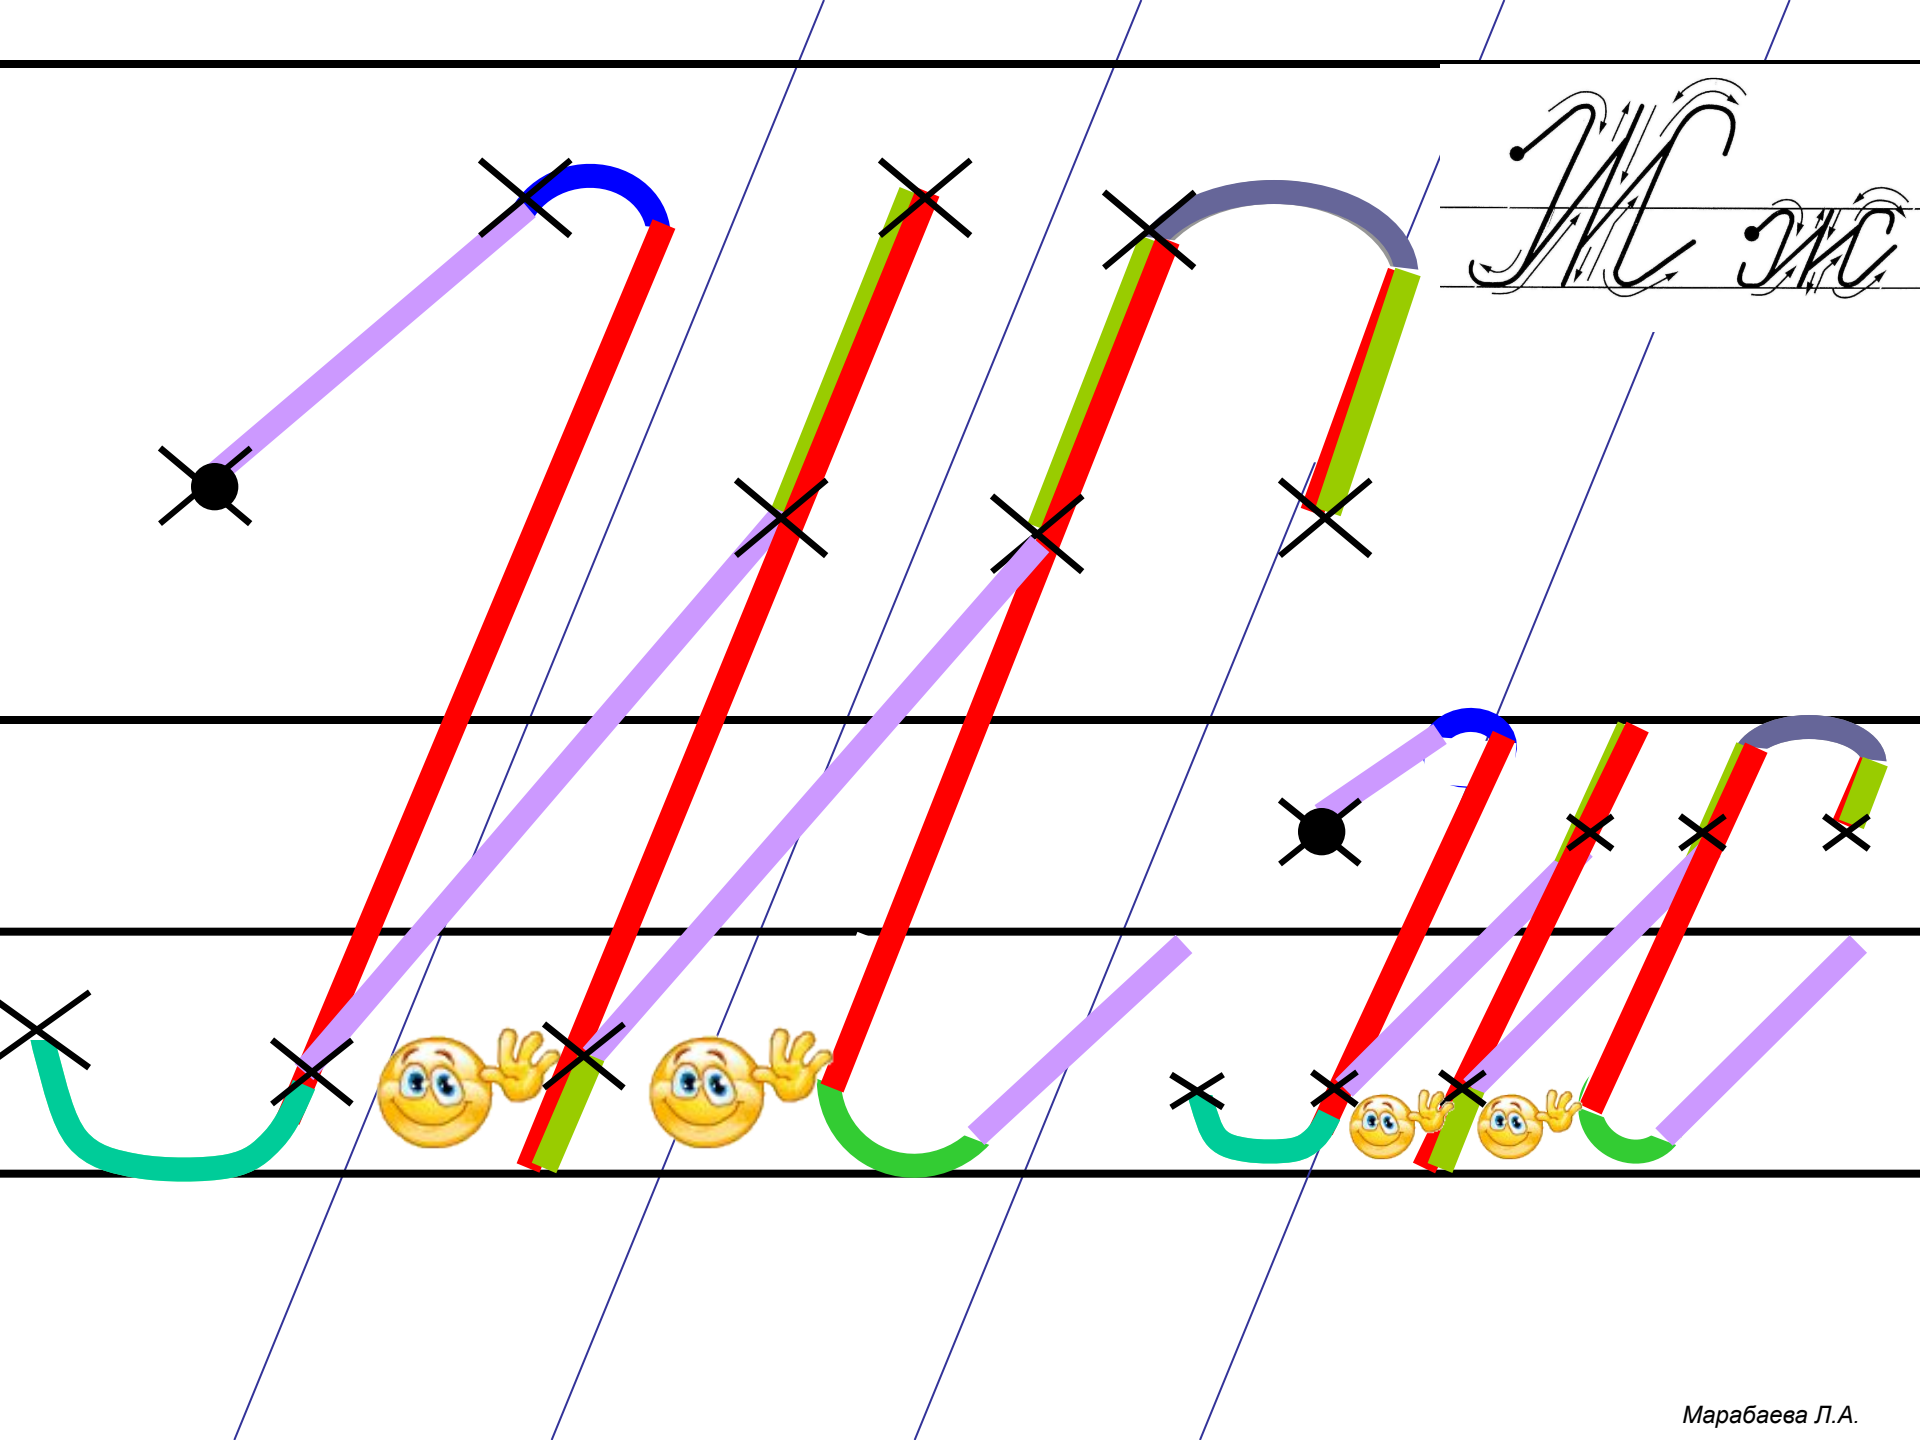

Основные элементы письма.

 Точка начала
письма буквы

 Точка верхней и нижней
трети строки

 Наклонная палочка

 «Секрет»

 Крючковая линия

 «Рыбка»

 «Качалочка»

 «Клюшечка»
Знак

 «Бугорок»

 «меньше», «больше»

 «Гнездышко»

 Шалашик для гномика

Aa

Handwritten cursive letters 'F' and '2' on a four-line staff. The 'F' is formed by a single stroke starting from the top line, curving down to the middle line, and then extending horizontally to the right. The '2' is formed by a single stroke starting from the middle line, curving down to the bottom line, and then curving back up to the middle line.

Handwritten cursive letters 'E' and 'B' on a set of horizontal lines.

Handwritten cursive letters 'M' and 'm' with arrows indicating the direction of the pen strokes.

И и

Handwritten Cyrillic letters 'А' and 'Б' on a four-line staff. The letter 'А' is on the top two lines, and 'Б' is on the bottom two lines. Arrows indicate the direction of the pen strokes.

N N

Handwritten cursive letters 'H' and 'A' on a set of horizontal lines, with arrows indicating the direction of the pen strokes.

T t

T T m

Handwritten cursive letters 'y' and 'Y' with arrows indicating stroke direction.