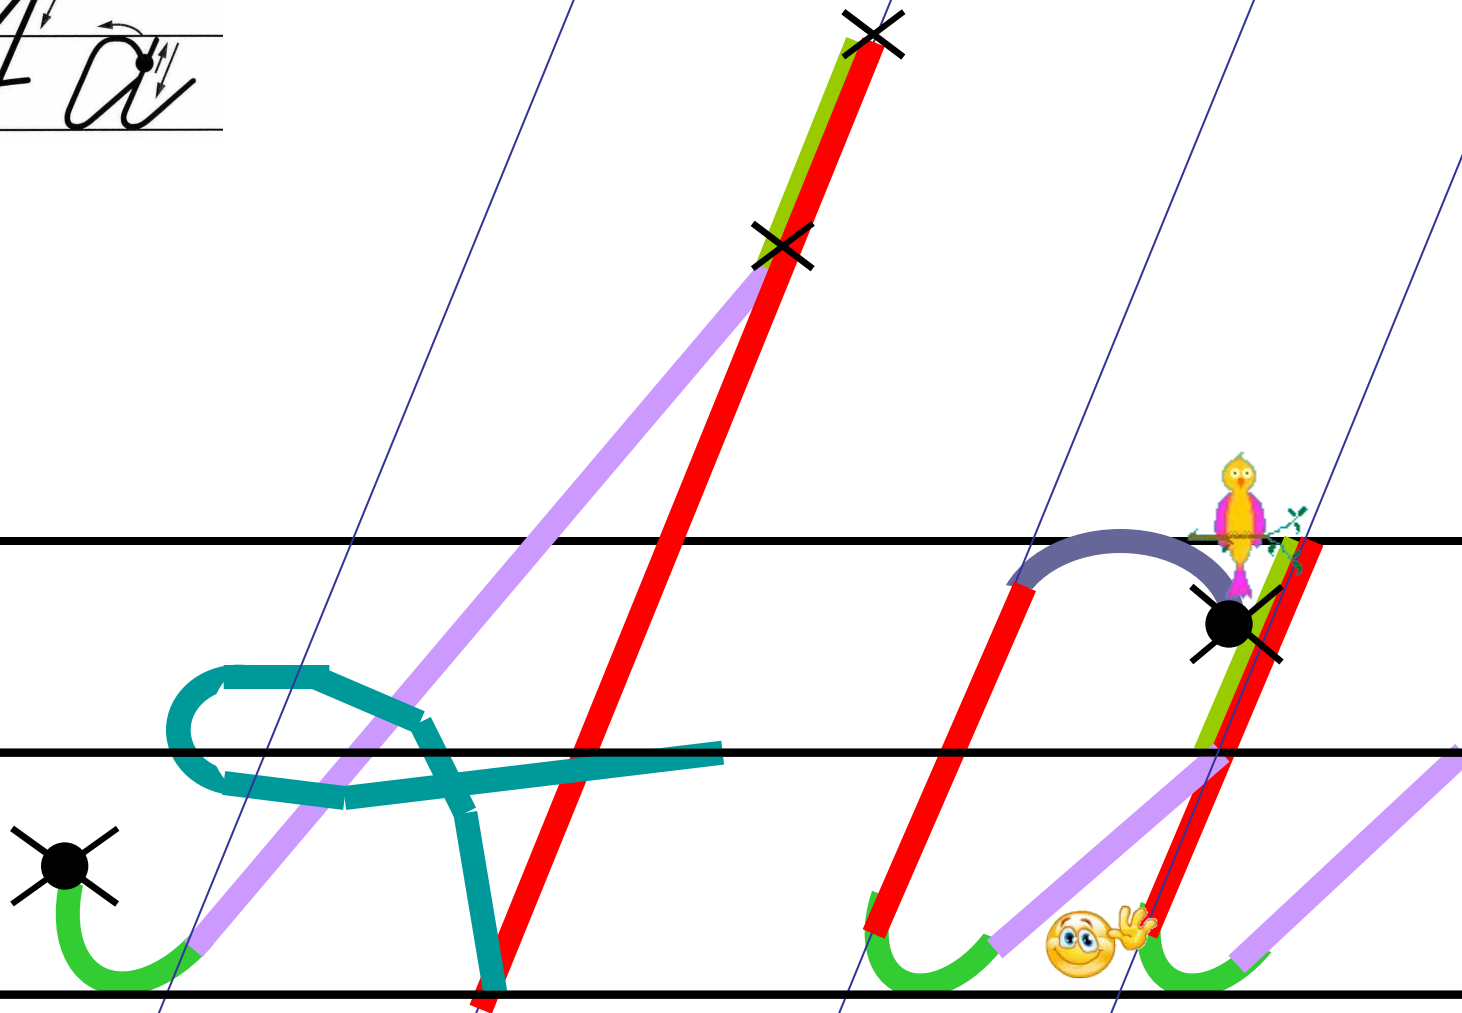

Основные элементы письма.

 Точка начала
письма буквы

 Точка верхней и нижней
трети строки

 Наклонная палочка

 «Секрет»

 Крючковая линия

 «Рыбка»

 «Качалочка»

 «Клюшечка»
Знак

 «Бугорок»

 «меньше», «больше»

 «Гнездышко»

 Шалашик для гномика

Aa

Handwritten cursive letters 'F' and '2' on a four-line staff. The 'F' is formed by a single stroke starting from the top line, curving down to the middle line, and then extending horizontally to the right. The '2' is formed by a single stroke starting from the middle line, curving down to the bottom line, and then curving back up to the middle line.

Handwritten cursive letters 'E' and 'B' on a set of horizontal lines.

Handwritten cursive letters 'M' and 'm' with arrows indicating the direction of the pen strokes.

И и

Handwritten Cyrillic letters 'А' and 'Б' on a four-line staff. The letter 'А' is on the top two lines, and 'Б' is on the bottom two lines. Arrows indicate the direction of the pen strokes.

N N

Handwritten cursive letters 'H' and 'A' on a set of horizontal lines, with arrows indicating the direction of the pen strokes.

T t

T T m

Handwritten cursive letters 'y' and 'Y' with arrows indicating stroke direction.