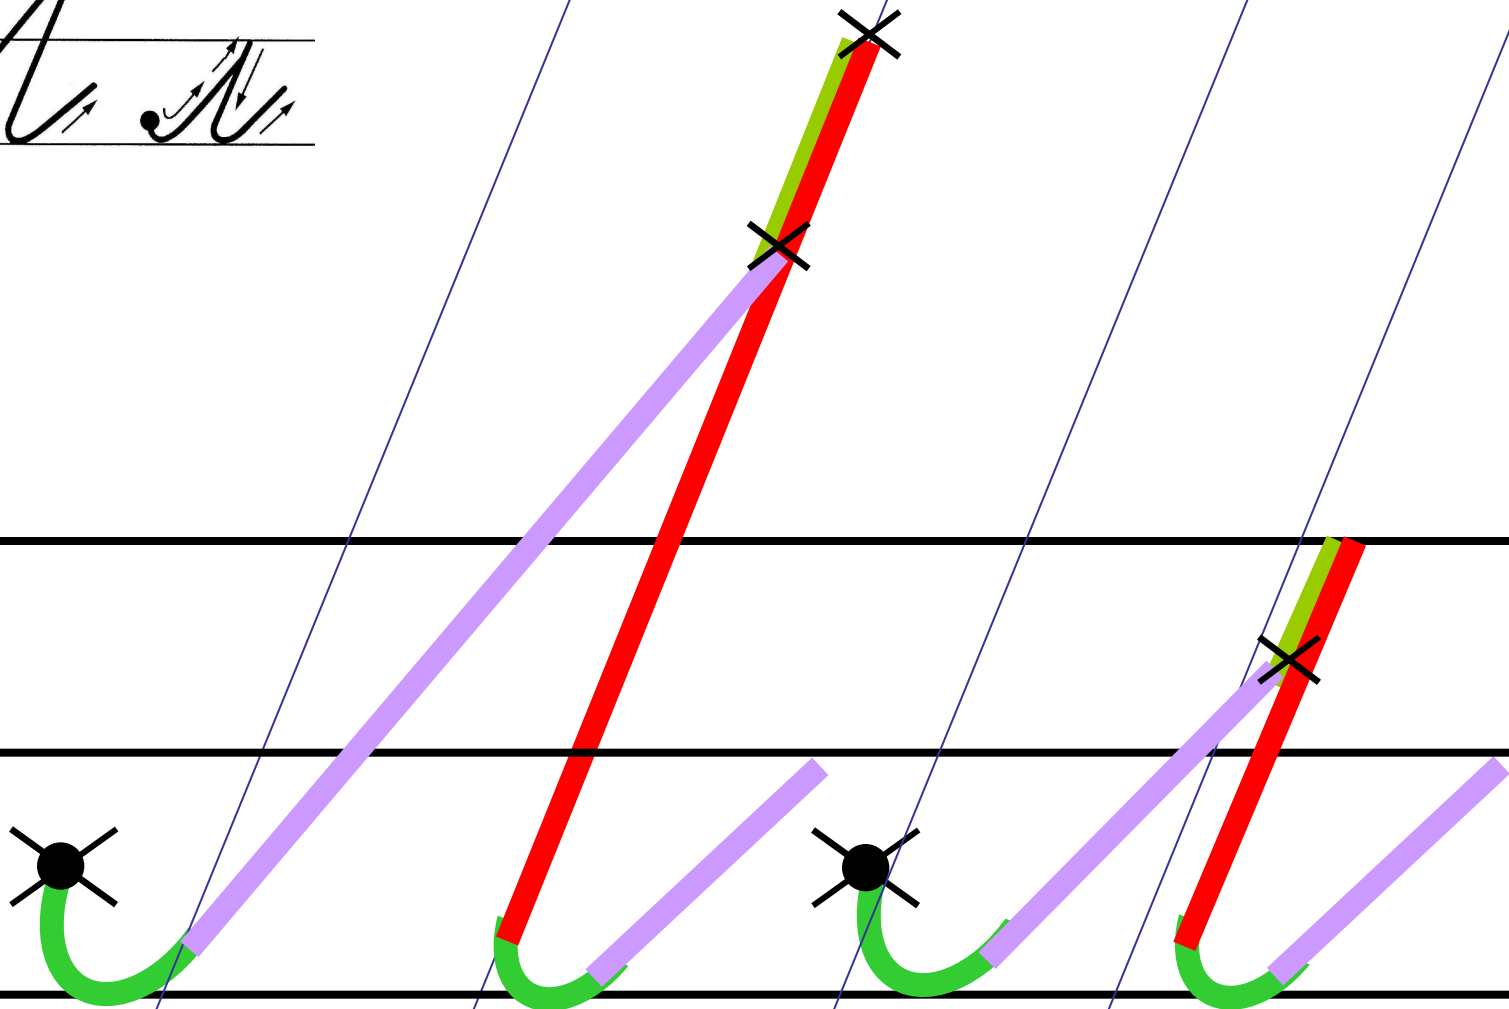

Основные элементы письма.

 Точка начала
письма буквы

 Точка верхней и нижней
трети строки

 Наклонная палочка

 «Секрет»

 Крючковая линия

 «Рыбка»

 «Качалочка»

 «Клюшечка»
Знак

 «Бугорок»

 «меньше», «больше»

 «Гнездышко»

 Шалашик для гномика

Aa

Handwritten cursive letters 'F' and '2' on a four-line staff. The 'F' is formed by a single stroke starting from the top line, curving down to the middle line, and then extending horizontally to the right. The '2' is formed by a single stroke starting from the middle line, curving down to the bottom line, and then curving back up to the middle line.

Handwritten cursive letters 'E' and 'B' on a set of horizontal lines.

Handwritten cursive letters 'M' and 'm' with arrows indicating the direction of the pen strokes.

И и

Handwritten Cyrillic letters 'А' and 'Б' on a four-line staff. The letter 'А' is on the top two lines, and 'Б' is on the bottom two lines. Arrows indicate the direction of the pen strokes.

N N

Handwritten cursive letters 'H' and 'A' on a set of horizontal lines, with arrows indicating the direction of the pen strokes.

T t

T T m

Handwritten cursive letters 'y' and 'Y' with arrows indicating stroke direction.