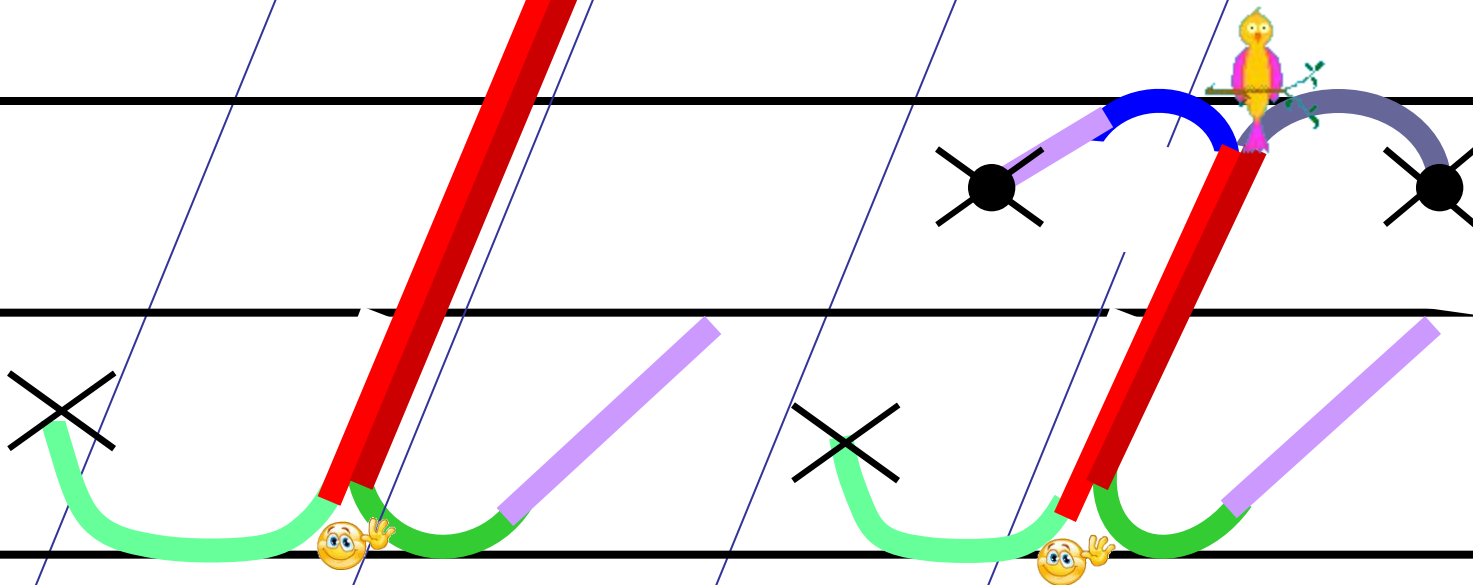

Основные элементы письма.

 Точка начала
письма буквы

 Точка верхней и нижней
трети строки

 Наклонная палочка

 «Секрет»

 Крючковая линия

 «Рыбка»

 «Качалочка»

 «Клюшечка»
Знак

 «Бугорок»

 «меньше», «больше»

 «Гнездышко»

 Шалашик для гномика

Aa

Handwritten cursive letters 'F' and '2' on a four-line staff. The 'F' is formed by a single stroke starting from the top line, curving down to the middle line, and then extending horizontally to the right. The '2' is formed by a single stroke starting from the middle line, curving down to the bottom line, and then curving back up to the middle line.

Handwritten cursive letters 'E' and 'B' on a set of horizontal lines.

Handwritten cursive letters 'M' and 'm' with arrows indicating the direction of the pen strokes.

И и

Handwritten Cyrillic letters 'А' and 'Б' on a four-line staff. The letter 'А' is on the top two lines, and 'Б' is on the bottom two lines. Arrows indicate the direction of the pen strokes.

N N

Handwritten cursive letters 'H' and 'A' on a set of horizontal lines, with arrows indicating the direction of the pen strokes.

T t

T T m

Handwritten cursive letters 'y' and 'Y' with arrows indicating stroke direction.