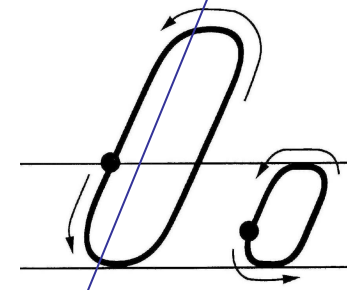

Основные элементы письма.

 Точка начала
письма буквы

 Точка верхней и нижней
трети строки

 Наклонная палочка

 «Секрет»

 Крючковая линия

 «Рыбка»

 «Качалочка»

 «Клюшечка»
Знак

 «Бугорок»

 «меньше», «больше»

 «Гнездышко»

 Шалашик для гномика

Aa

Handwritten cursive letters 'F' and '2' on a four-line staff. The 'F' is formed by a single stroke starting from the top line, curving down to the middle line, and then extending horizontally to the right. The '2' is formed by a single stroke starting from the middle line, curving down to the bottom line, and then curving back up to the middle line.

Handwritten cursive letters 'E' and 'B' on a set of horizontal lines.

Handwritten cursive letters 'M' and 'm' with arrows indicating the direction of the pen strokes.

И и

Handwritten Cyrillic letters 'А' and 'Б' on a four-line staff. The letter 'А' is on the top two lines, and 'Б' is on the bottom two lines. Arrows indicate the direction of the pen strokes.

N N

Handwritten cursive letters 'H' and 'A' on a set of horizontal lines, with arrows indicating the direction of the pen strokes.

T t

T T m

Handwritten cursive letters 'y' and 'Y' with arrows indicating stroke direction.