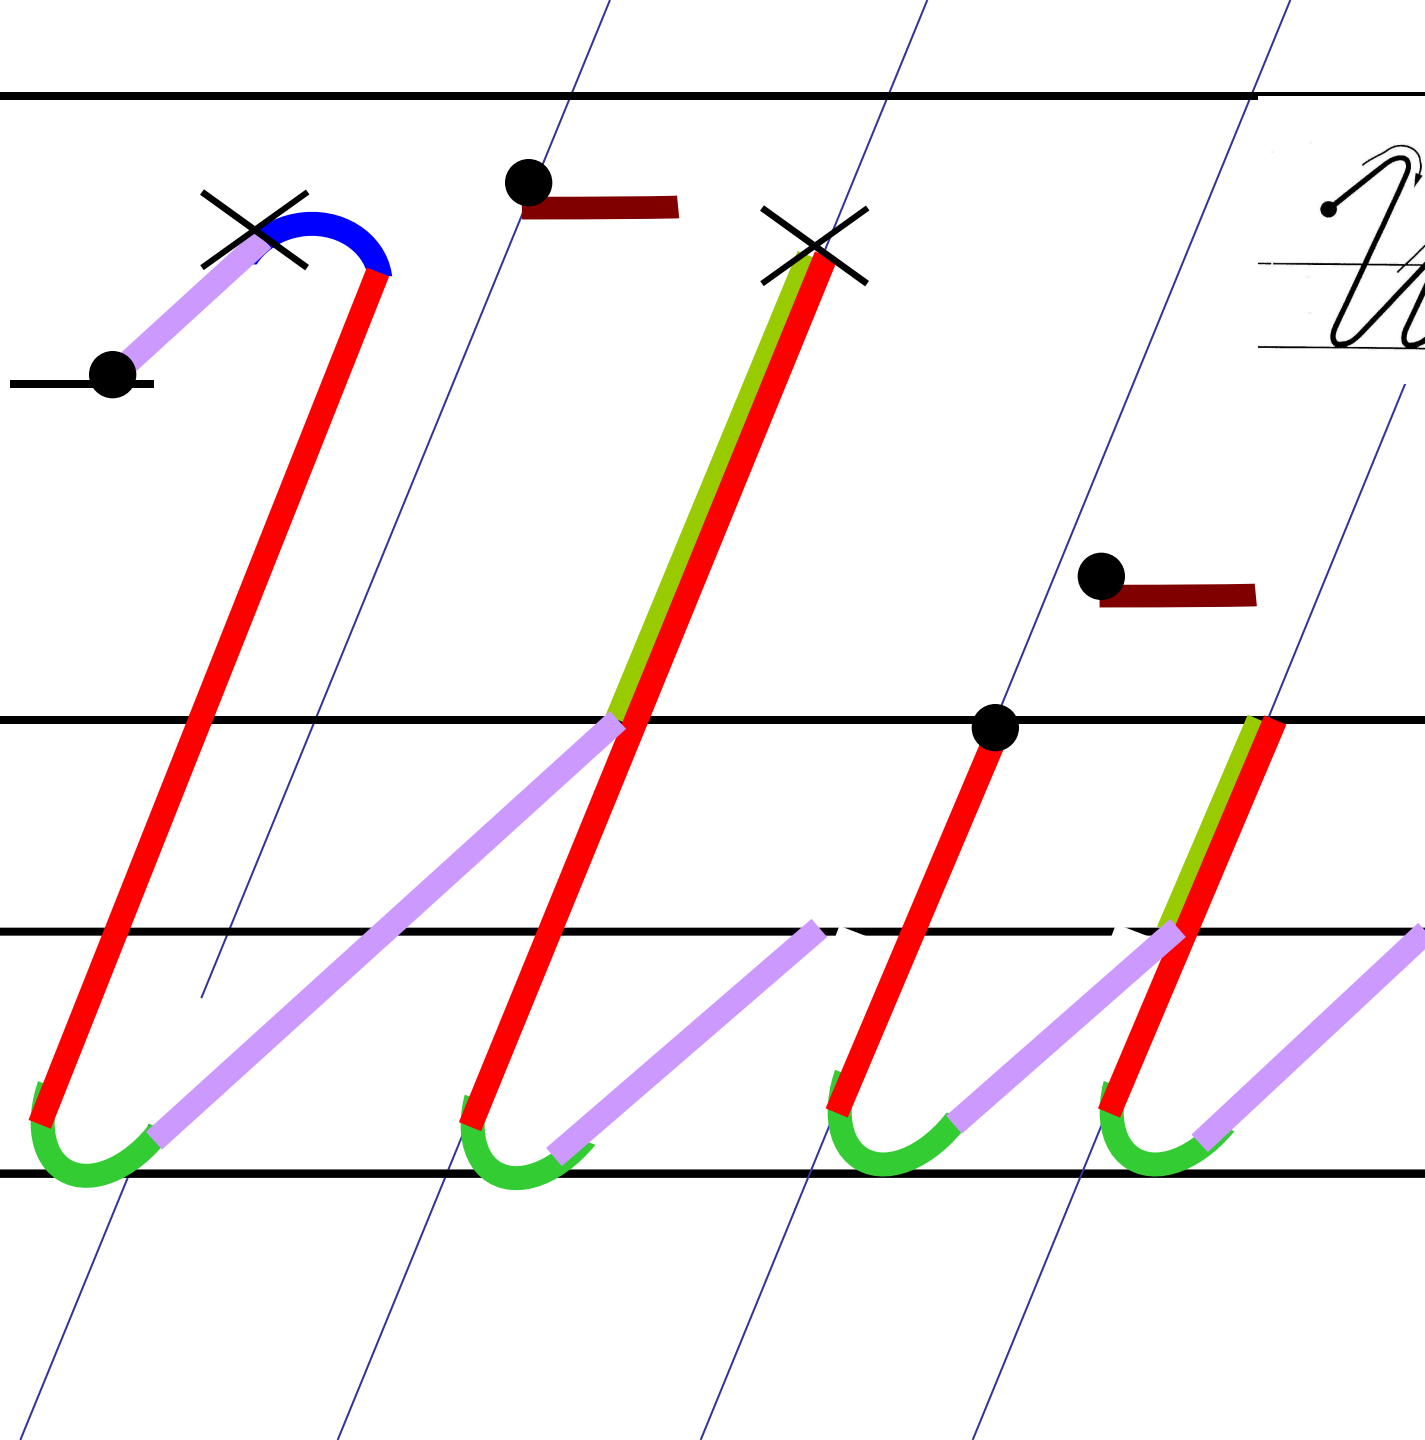

Основные элементы письма.

 Точка начала
письма буквы

 Точка верхней и нижней
трети строки

 Наклонная палочка

 «Секрет»

 Крючковая линия

 «Рыбка»

 «Качалочка»

 «Клюшечка»
Знак

 «Бугорок»

 «меньше», «больше»

 «Гнездышко»

 Шалашик для гномика

Aa

Handwritten cursive letters 'F' and '2' on a four-line staff. The 'F' is formed by a single stroke starting from the top line, curving down to the middle line, and then extending horizontally to the right. The '2' is formed by a single stroke starting from the middle line, curving down to the bottom line, and then curving back up to the middle line.

Handwritten cursive letters 'E' and 'B' on a set of horizontal lines.

Handwritten cursive letters 'M' and 'm' with arrows indicating the direction of the pen strokes.

И и

Handwritten Cyrillic letters 'А' and 'Б' on a four-line staff. The letter 'А' is on the top two lines, and 'Б' is on the bottom two lines. Arrows indicate the direction of the pen strokes.

N N

Handwritten cursive letters 'H' and 'A' on a set of horizontal lines, with arrows indicating the direction of the pen strokes.

T t

T T m

Handwritten cursive letters 'y' and 'Y' with arrows indicating stroke direction.