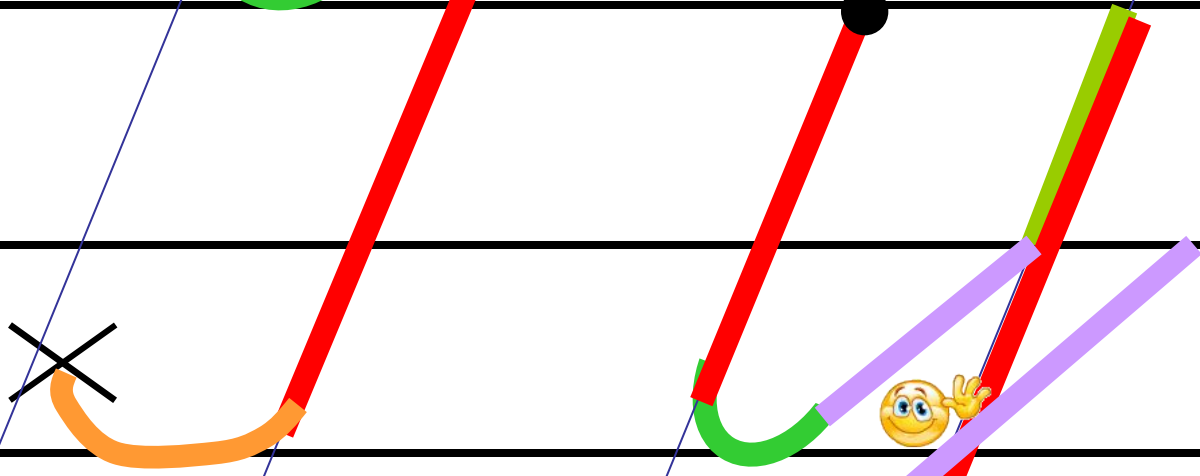

Основные элементы письма.

 Точка начала
письма буквы

 Точка верхней и нижней
трети строки

 Наклонная палочка

 «Секрет»

 Крючковая линия

 «Рыбка»

 «Качалочка»

 «Клюшечка»
Знак

 «Бугорок»

 «меньше», «больше»

 «Гнездышко»

 Шалашик для гномика

Aa

Handwritten cursive letters 'F' and '2' on a four-line staff. The 'F' is formed by a single stroke starting from the top line, curving down to the middle line, and then extending horizontally to the right. The '2' is formed by a single stroke starting from the middle line, curving down to the bottom line, and then curving back up to the middle line.

Handwritten cursive letters 'E' and 'B' on a set of horizontal lines.

Handwritten cursive letters 'M' and 'm' with arrows indicating the direction of the pen strokes.

И и

Handwritten Cyrillic letters 'А' and 'Б' on a four-line staff. The letter 'А' is on the top two lines, and 'Б' is on the bottom two lines. Arrows indicate the direction of the pen strokes.

N N

Handwritten cursive letters 'H' and 'A' on a set of horizontal lines, with arrows indicating the direction of the pen strokes.

T t

T T m

Handwritten cursive letters 'y' and 'Y' with arrows indicating stroke direction.