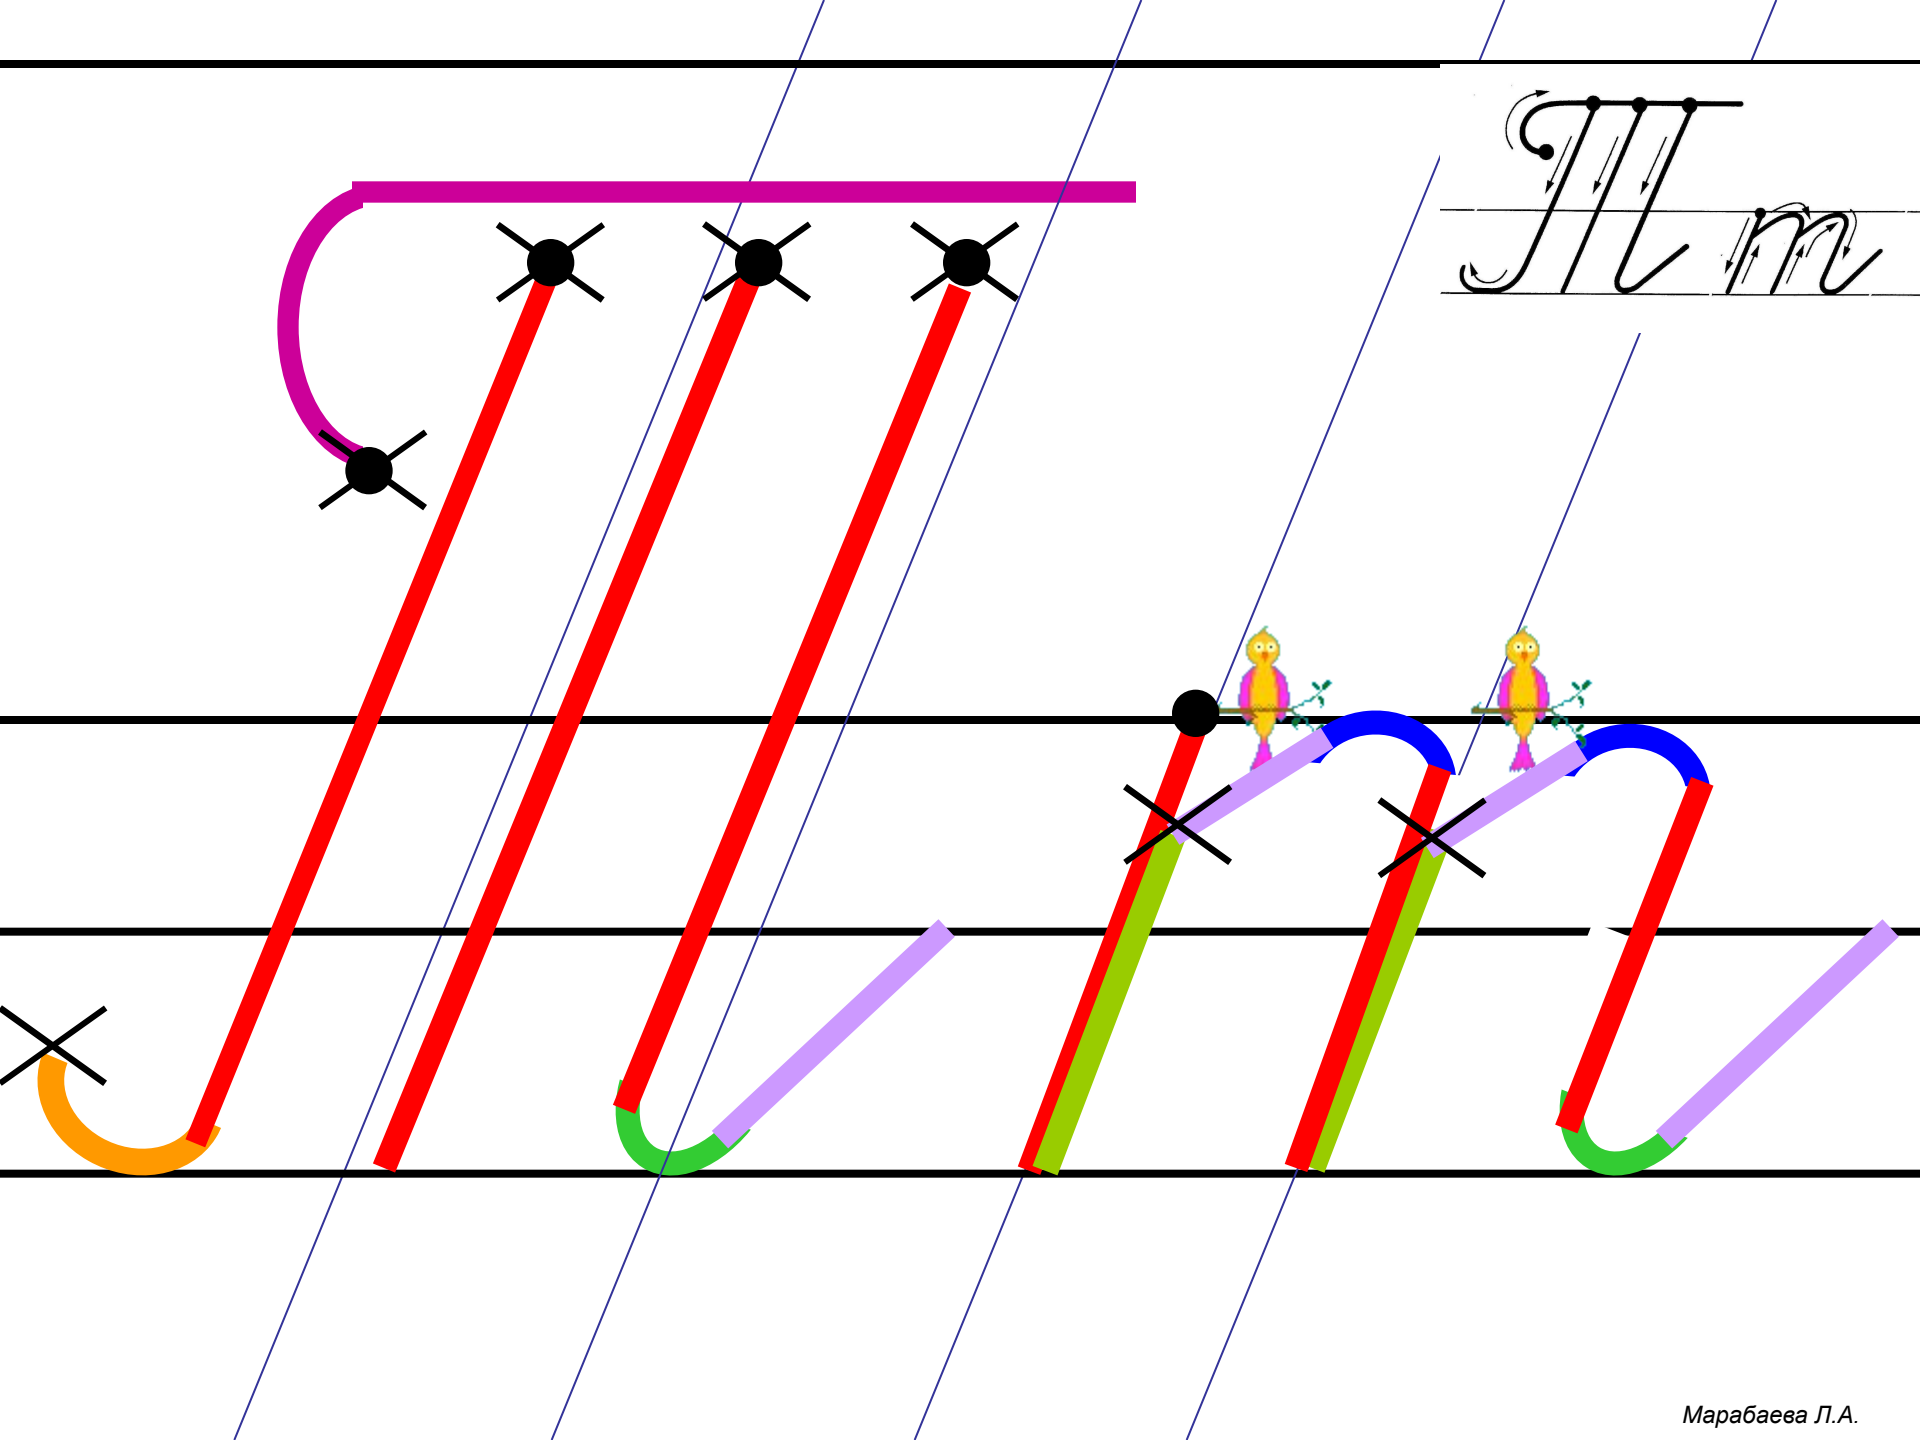

Основные элементы письма.

 Точка начала
письма буквы

 Точка верхней и нижней
трети строки

 Наклонная палочка

 «Секрет»

 Крючковая линия

 «Рыбка»

 «Качалочка»

 «Клюшечка»
Знак

 «Бугорок»

 «меньше», «больше»

 «Гнездышко»

 Шалашик для гномика

Aa

Handwritten cursive letters 'F' and '2' on a four-line staff. The 'F' is formed by a single stroke starting from the top line, curving down to the middle line, and then extending horizontally to the right. The '2' is formed by a single stroke starting from the middle line, curving down to the bottom line, and then curving back up to the middle line.

Handwritten cursive letters 'E' and 'B' on a set of horizontal lines.

Handwritten cursive letters 'M' and 'm' with arrows indicating the direction of the pen strokes.

И и

Handwritten Cyrillic letters 'А' and 'Б' on a four-line staff. The letter 'А' is on the top two lines, and 'Б' is on the bottom two lines. Arrows indicate the direction of the pen strokes.

N N

Handwritten cursive letters 'H' and 'A' on a set of horizontal lines, with arrows indicating the direction of the pen strokes.

T t

T T m

Handwritten cursive letters 'y' and 'Y' with arrows indicating stroke direction.