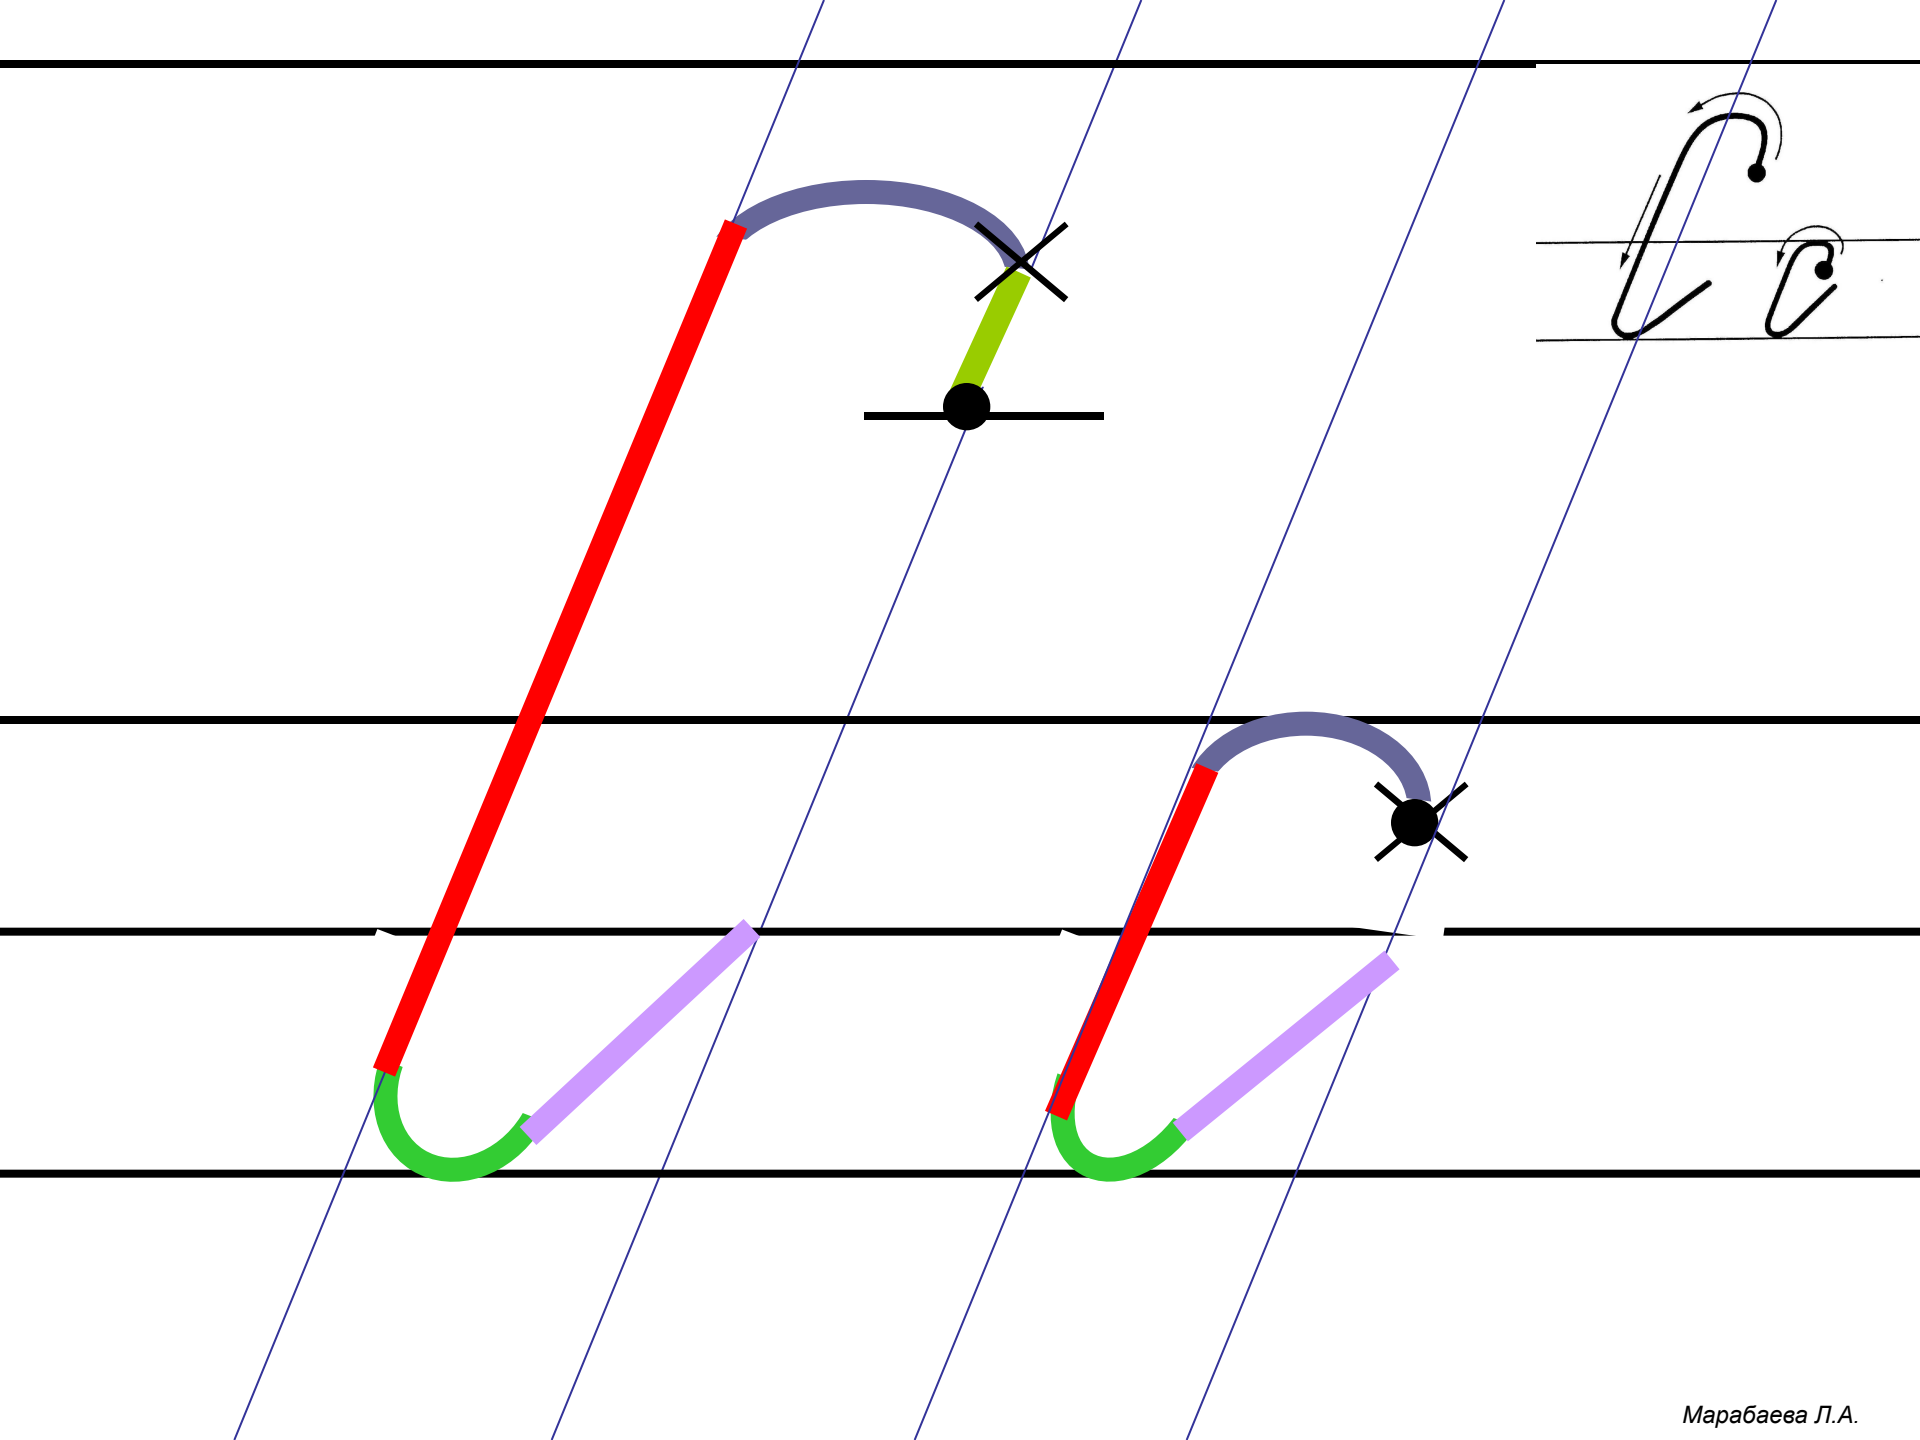

Основные элементы письма.

 Точка начала
письма буквы

 Точка верхней и нижней
трети строки

 Наклонная палочка

 «Секрет»

 Крючковая линия

 «Рыбка»

 «Качалочка»

 «Клюшечка»
Знак

 «Бугорок»

 «меньше», «больше»

 «Гнездышко»

 Шалашик для гномика

Aa

Handwritten cursive letters 'F' and '2' on a four-line staff. The 'F' is formed by a single stroke starting from the top line, curving down to the middle line, and then extending horizontally to the right. The '2' is formed by a single stroke starting from the middle line, curving down to the bottom line, and then curving back up to the middle line.

Handwritten cursive letters 'E' and 'B' on a set of horizontal lines.

Handwritten cursive letters 'M' and 'm' with arrows indicating the direction of the pen strokes.

И и

Handwritten Cyrillic letters 'А' and 'Б' on a four-line staff. The letter 'А' is on the top two lines, and 'Б' is on the bottom two lines. Arrows indicate the direction of the pen strokes.

N N

Handwritten cursive letters 'H' and 'A' on a set of horizontal lines, with arrows indicating the direction of the pen strokes.

T t

T T m

Handwritten cursive letters 'y' and 'Y' with arrows indicating stroke direction.