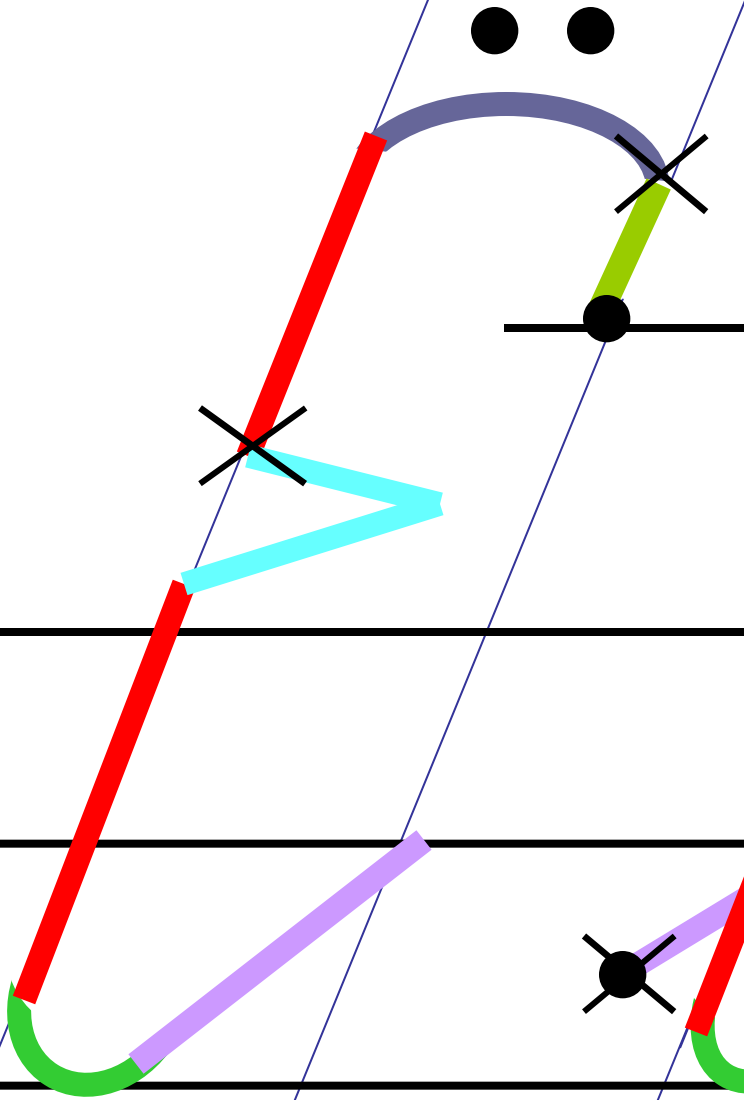

Основные элементы письма.

 Точка начала
письма буквы

 Точка верхней и нижней
трети строки

 Наклонная палочка

 «Секрет»

 Крючковая линия

 «Рыбка»

 «Качалочка»

 «Клюшечка»
Знак

 «Бугорок»

 «меньше», «больше»

 «Гнездышко»

 Шалашик для гномика

Aa

Handwritten cursive letters 'F' and '2' on a four-line staff. The 'F' is formed by a single stroke starting from the top line, curving down to the middle line, and then extending horizontally to the right. The '2' is formed by a single stroke starting from the middle line, curving down to the bottom line, and then curving back up to the middle line.

Handwritten cursive letters 'E' and 'B' on a set of horizontal lines.

Handwritten cursive letters 'M' and 'm' with arrows indicating the direction of the pen strokes.

И и

Handwritten Cyrillic letters 'А' and 'Б' on a four-line staff. The letter 'А' is on the top two lines, and 'Б' is on the bottom two lines. Arrows indicate the direction of the pen strokes.

N N

Handwritten cursive letters 'H' and 'A' on a set of horizontal lines, with arrows indicating the direction of the pen strokes.

T t

T T m

Handwritten cursive letters 'y' and 'Y' with arrows indicating stroke direction.