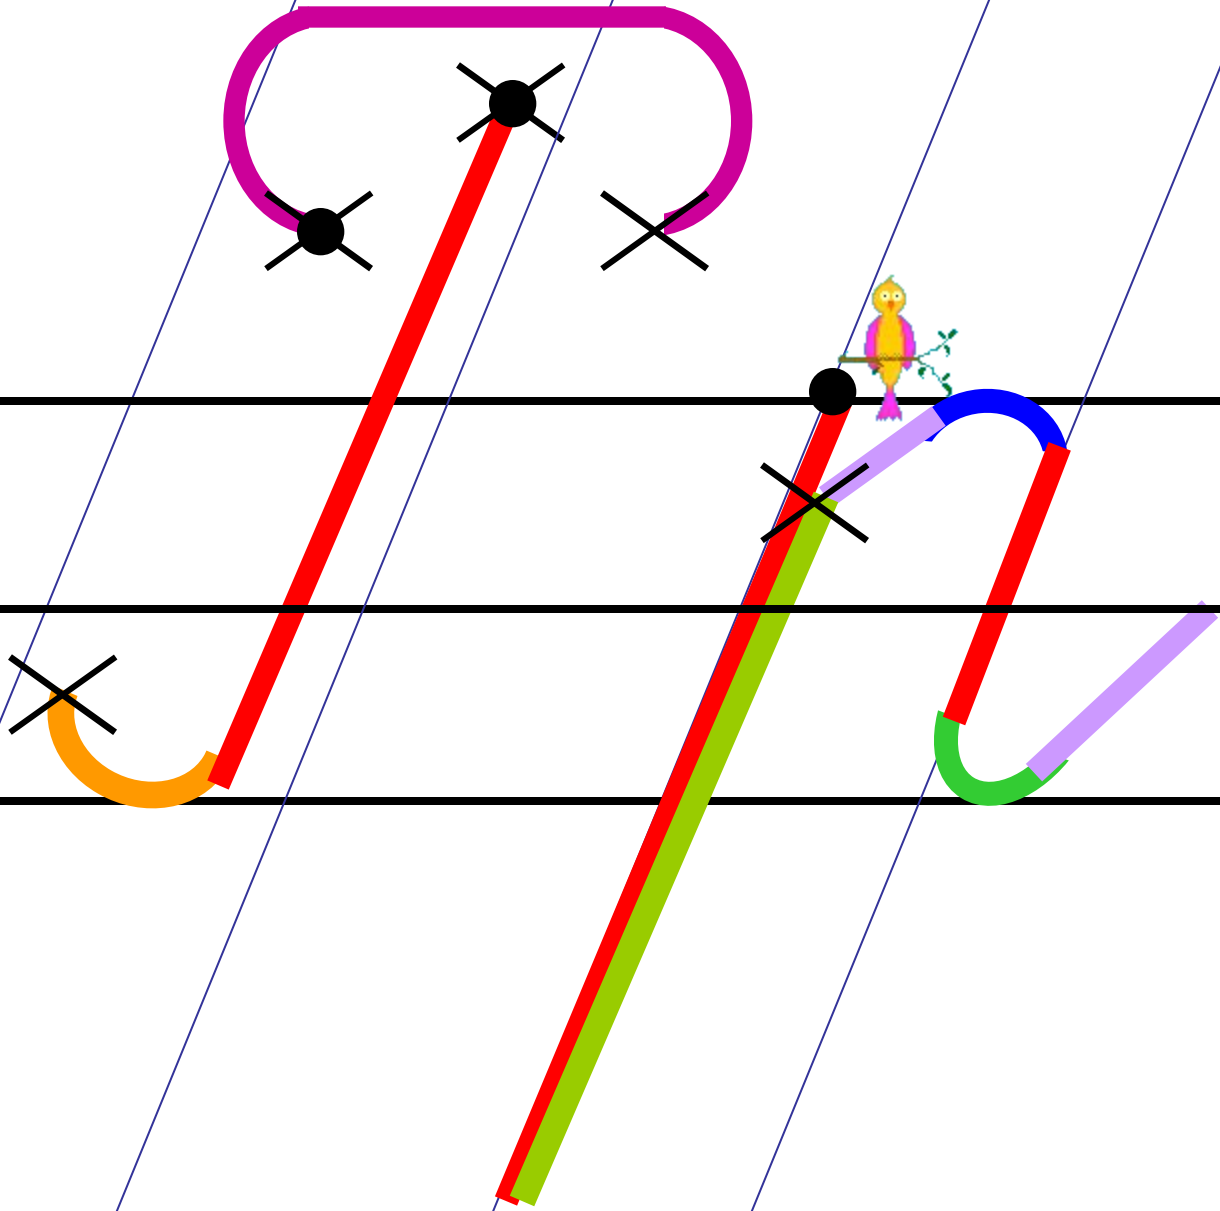

Основные элементы письма.

 Точка начала
письма буквы

 Точка верхней и нижней
трети строки

 Наклонная палочка

 «Секрет»

 Крючковая линия

 «Рыбка»

 «Качалочка»

 «Клюшечка»
Знак

 «Бугорок»

 «меньше», «больше»

 «Гнездышко»

 Шалашик для гномика

Aa

Handwritten cursive letters 'F' and '2' on a four-line staff. The 'F' is formed by a single stroke starting from the top line, curving down to the middle line, and then extending horizontally to the right. The '2' is formed by a single stroke starting from the middle line, curving down to the bottom line, and then curving back up to the middle line.

Handwritten cursive letters 'E' and 'B' on a set of horizontal lines.

Handwritten cursive letters 'M' and 'm' with arrows indicating the direction of the pen strokes.

И и

Handwritten Cyrillic letters 'А' and 'Б' on a four-line staff. The letter 'А' is on the top two lines, and 'Б' is on the bottom two lines. Arrows indicate the direction of the pen strokes.

N N

Handwritten cursive letters 'H' and 'A' on a set of horizontal lines, with arrows indicating the direction of the pen strokes.

T t

T T m

Handwritten cursive letters 'y' and 'Y' with arrows indicating stroke direction.