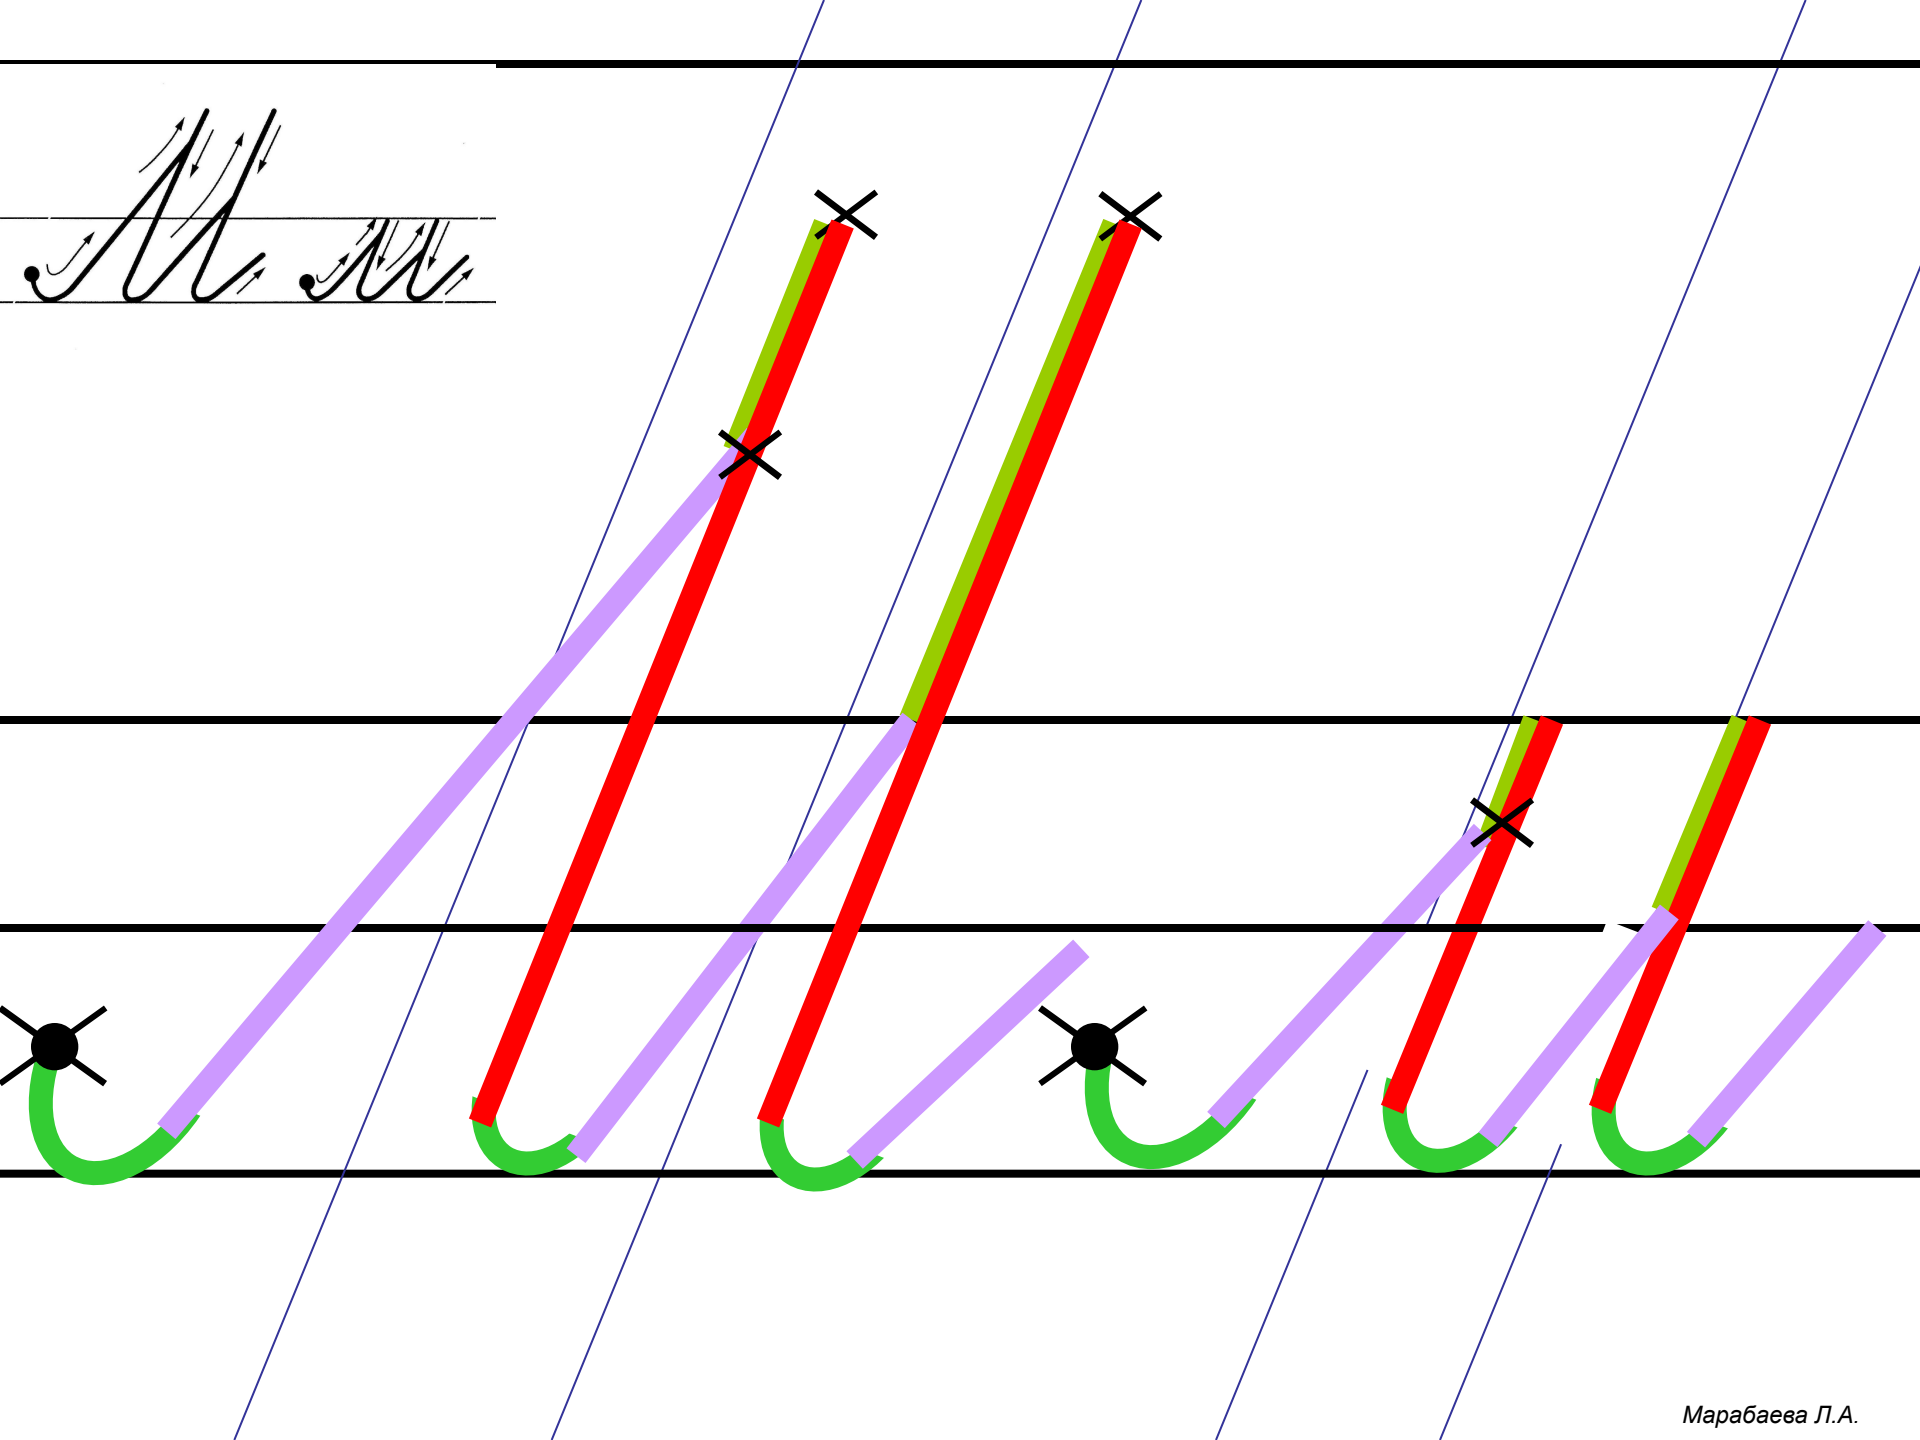

Основные элементы письма.

 Точка начала
письма буквы

 Точка верхней и нижней
трети строки

 Наклонная палочка

 «Секрет»

 Крючковая линия

 «Рыбка»

 «Качалочка»

 «Клюшечка»
Знак

 «Бугорок»

 «меньше», «больше»

 «Гнездышко»

 Шалашик для гномика

Aa

Handwritten cursive letters 'F' and '2' on a four-line staff. The 'F' is formed by a single stroke starting from the top line, curving down to the middle line, and then extending horizontally to the right. The '2' is formed by a single stroke starting from the middle line, curving down to the bottom line, and then curving back up to the middle line.

Handwritten cursive letters 'E' and 'B' on a set of horizontal lines.

Handwritten cursive letters 'M' and 'm' with arrows indicating the direction of the pen strokes.

И и

Handwritten Cyrillic letters 'А' and 'Б' on a four-line staff. The letter 'А' is on the top two lines, and 'Б' is on the bottom two lines. Arrows indicate the direction of the pen strokes.

N N

Handwritten cursive letters 'H' and 'A' on a set of horizontal lines, with arrows indicating the direction of the pen strokes.

T t

T T m

Handwritten cursive letters 'y' and 'Y' with arrows indicating stroke direction.