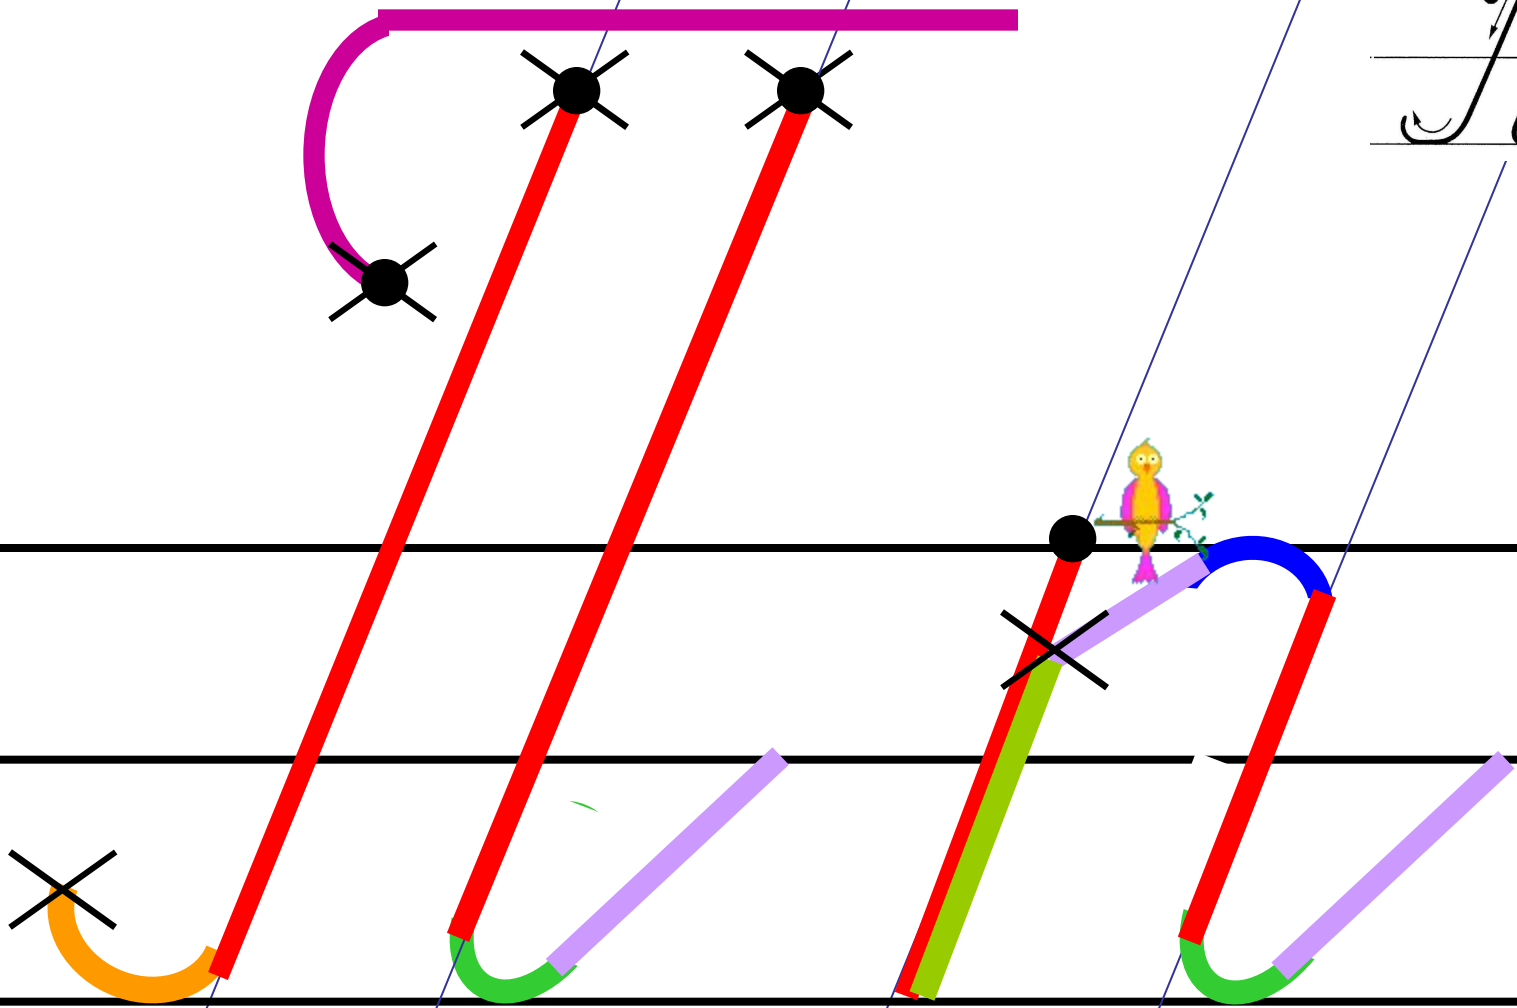

Основные элементы письма.

 Точка начала
письма буквы

 Точка верхней и нижней
трети строки

 Наклонная палочка

 «Секрет»

 Крючковая линия

 «Рыбка»

 «Качалочка»

 «Клюшечка»
Знак

 «Бугорок»

 «меньше», «больше»

 «Гнездышко»

 Шалашик для гномика

Aa

Handwritten cursive letters 'F' and '2' on a four-line staff. The 'F' is formed by a single stroke starting from the top line, curving down to the middle line, and then extending horizontally to the right. The '2' is formed by a single stroke starting from the middle line, curving down to the bottom line, and then curving back up to the middle line.

Handwritten cursive letters 'E' and 'B' on a set of horizontal lines.

Handwritten cursive letters 'M' and 'm' with arrows indicating the direction of the pen strokes.

И и

Handwritten Cyrillic letters 'А' and 'Б' on a four-line staff. The letter 'А' is on the top two lines, and 'Б' is on the bottom two lines. Arrows indicate the direction of the pen strokes.

N N

Handwritten cursive letters 'H' and 'A' on a set of horizontal lines, with arrows indicating the direction of the pen strokes.

T t

T T m

Handwritten cursive letters 'y' and 'Y' with arrows indicating stroke direction.