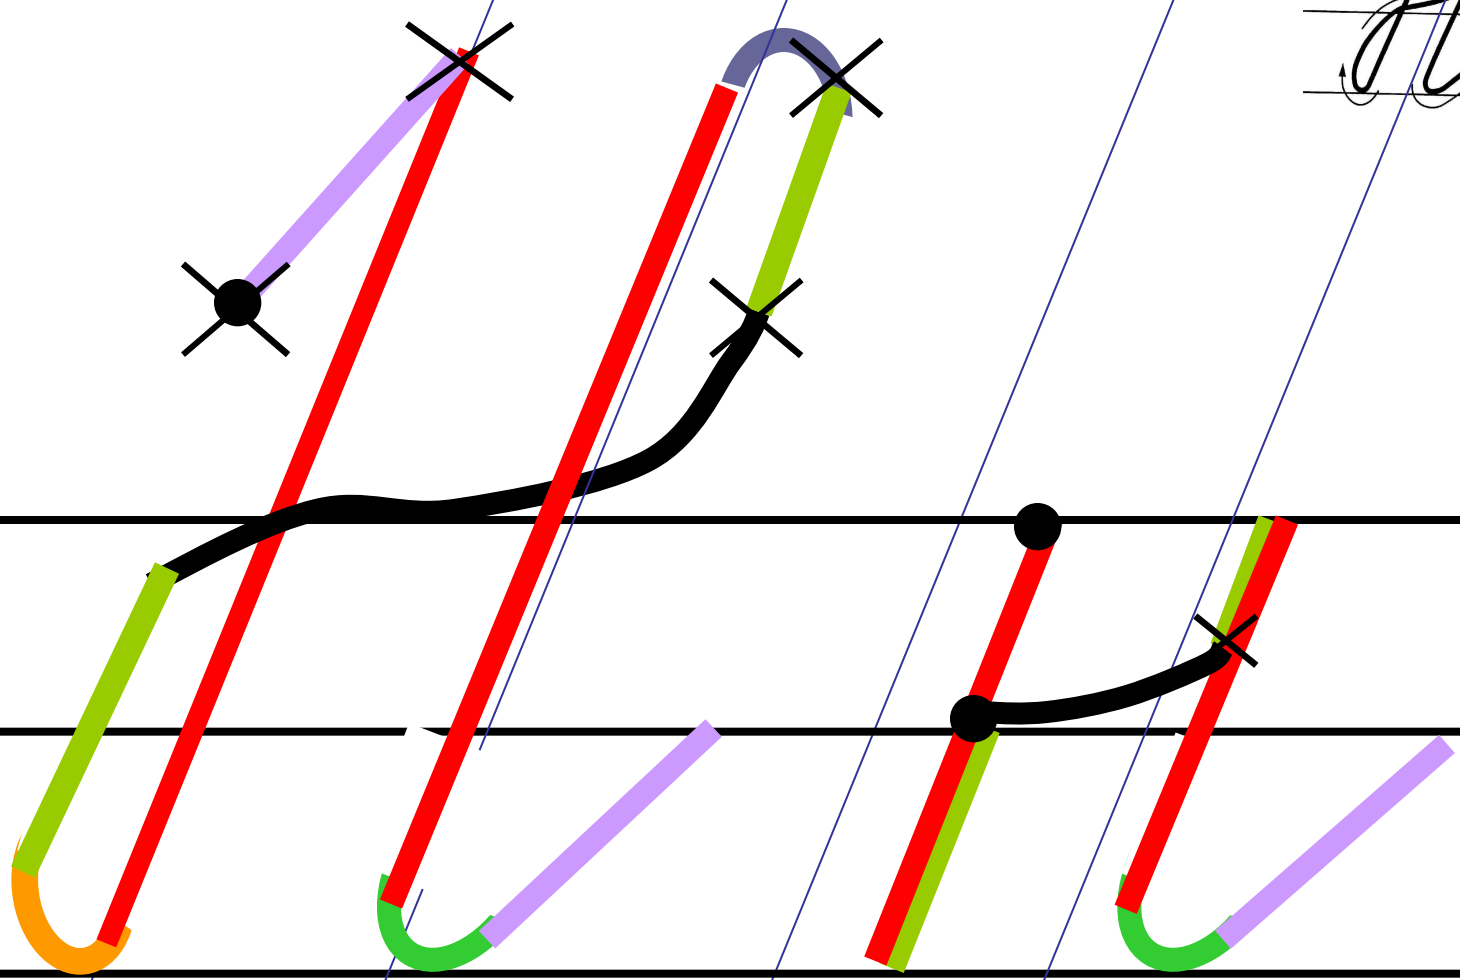

Основные элементы письма.

 Точка начала
письма буквы

 Точка верхней и нижней
трети строки

 Наклонная палочка

 «Секрет»

 Крючковая линия

 «Рыбка»

 «Качалочка»

 «Клюшечка»
Знак

 «Бугорок»

 «меньше», «больше»

 «Гнездышко»

 Шалашик для гномика

Aa

Handwritten cursive letters 'F' and '2' on a four-line staff. The 'F' is formed by a single stroke starting from the top line, curving down to the middle line, and then extending horizontally to the right. The '2' is formed by a single stroke starting from the middle line, curving down to the bottom line, and then curving back up to the middle line.

Handwritten cursive letters 'E' and 'B' on a set of horizontal lines.

Handwritten cursive letters 'M' and 'm' with arrows indicating the direction of the pen strokes.

И и

Handwritten Cyrillic letters 'А' and 'Б' on a four-line staff. The letter 'А' is on the top two lines, and 'Б' is on the bottom two lines. Arrows indicate the direction of the pen strokes.

N N

Handwritten cursive letters 'H' and 'A' on a set of horizontal lines, with arrows indicating the direction of the pen strokes.

T t

T T m

Handwritten cursive letters 'y' and 'Y' with arrows indicating stroke direction.