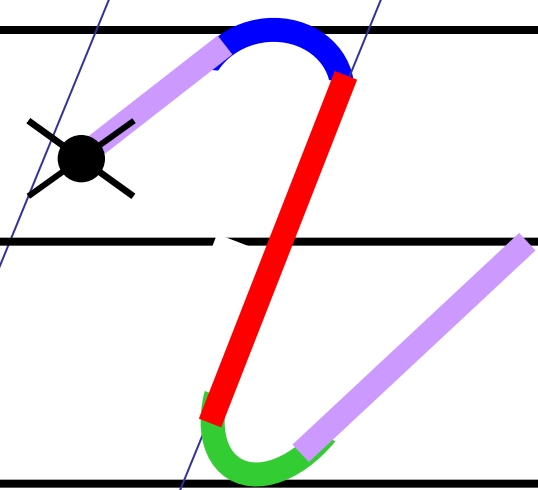

Основные элементы письма.

 Точка начала
письма буквы

 Точка верхней и нижней
трети строки

 Наклонная палочка

 «Секрет»

 Крючковая линия

 «Рыбка»

 «Качалочка»

 «Клюшечка»
Знак

 «Бугорок»

 «меньше», «больше»

 «Гнездышко»

 Шалашик для гномика

Aa

Handwritten cursive letters 'F' and '2' on a four-line staff. The 'F' is formed by a single stroke starting from the top line, curving down to the middle line, and then extending horizontally to the right. The '2' is formed by a single stroke starting from the middle line, curving down to the bottom line, and then curving back up to the middle line.

Handwritten cursive letters 'E' and 'B' on a set of horizontal lines.

Handwritten cursive letters 'M' and 'm' with arrows indicating the direction of the pen strokes.

И и

Handwritten Cyrillic letters 'А' and 'Б' on a four-line staff. The letter 'А' is on the top two lines, and 'Б' is on the bottom two lines. Arrows indicate the direction of the pen strokes.

N N

Handwritten cursive letters 'H' and 'A' on a set of horizontal lines, with arrows indicating the direction of the pen strokes.

T t

T T m

Handwritten cursive letters 'y' and 'Y' with arrows indicating stroke direction.