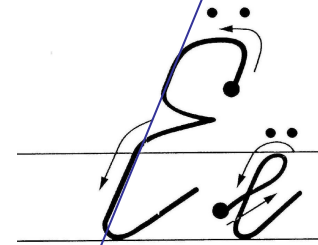

Основные элементы письма.

 Точка начала
письма буквы

 Точка верхней и нижней
трети строки

 Наклонная палочка

 «Секрет»

 Крючковая линия

 «Рыбка»

 «Качалочка»

 «Клюшечка»
Знак

 «Бугорок»

 «меньше», «больше»

 «Гнездышко»

 Шалашик для гномика

Aa

Handwritten cursive letters 'F' and '2' on a four-line staff. The 'F' is formed by a single stroke starting from the top line, curving down to the middle line, and then extending horizontally to the right. The '2' is formed by a single stroke starting from the middle line, curving down to the bottom line, and then curving back up to the middle line.

Handwritten cursive letters 'E' and 'B' on a set of horizontal lines.

Handwritten cursive letters 'M' and 'm' with arrows indicating the direction of the pen strokes.

И и

Handwritten Cyrillic letters 'А' and 'Б' on a four-line staff. The letter 'А' is on the top two lines, and 'Б' is on the bottom two lines. Arrows indicate the direction of the pen strokes.

N N

Handwritten cursive letters 'H' and 'A' on a set of horizontal lines, with arrows indicating the direction of the pen strokes.

T t

T T m

Handwritten cursive letters 'y' and 'Y' with arrows indicating stroke direction.