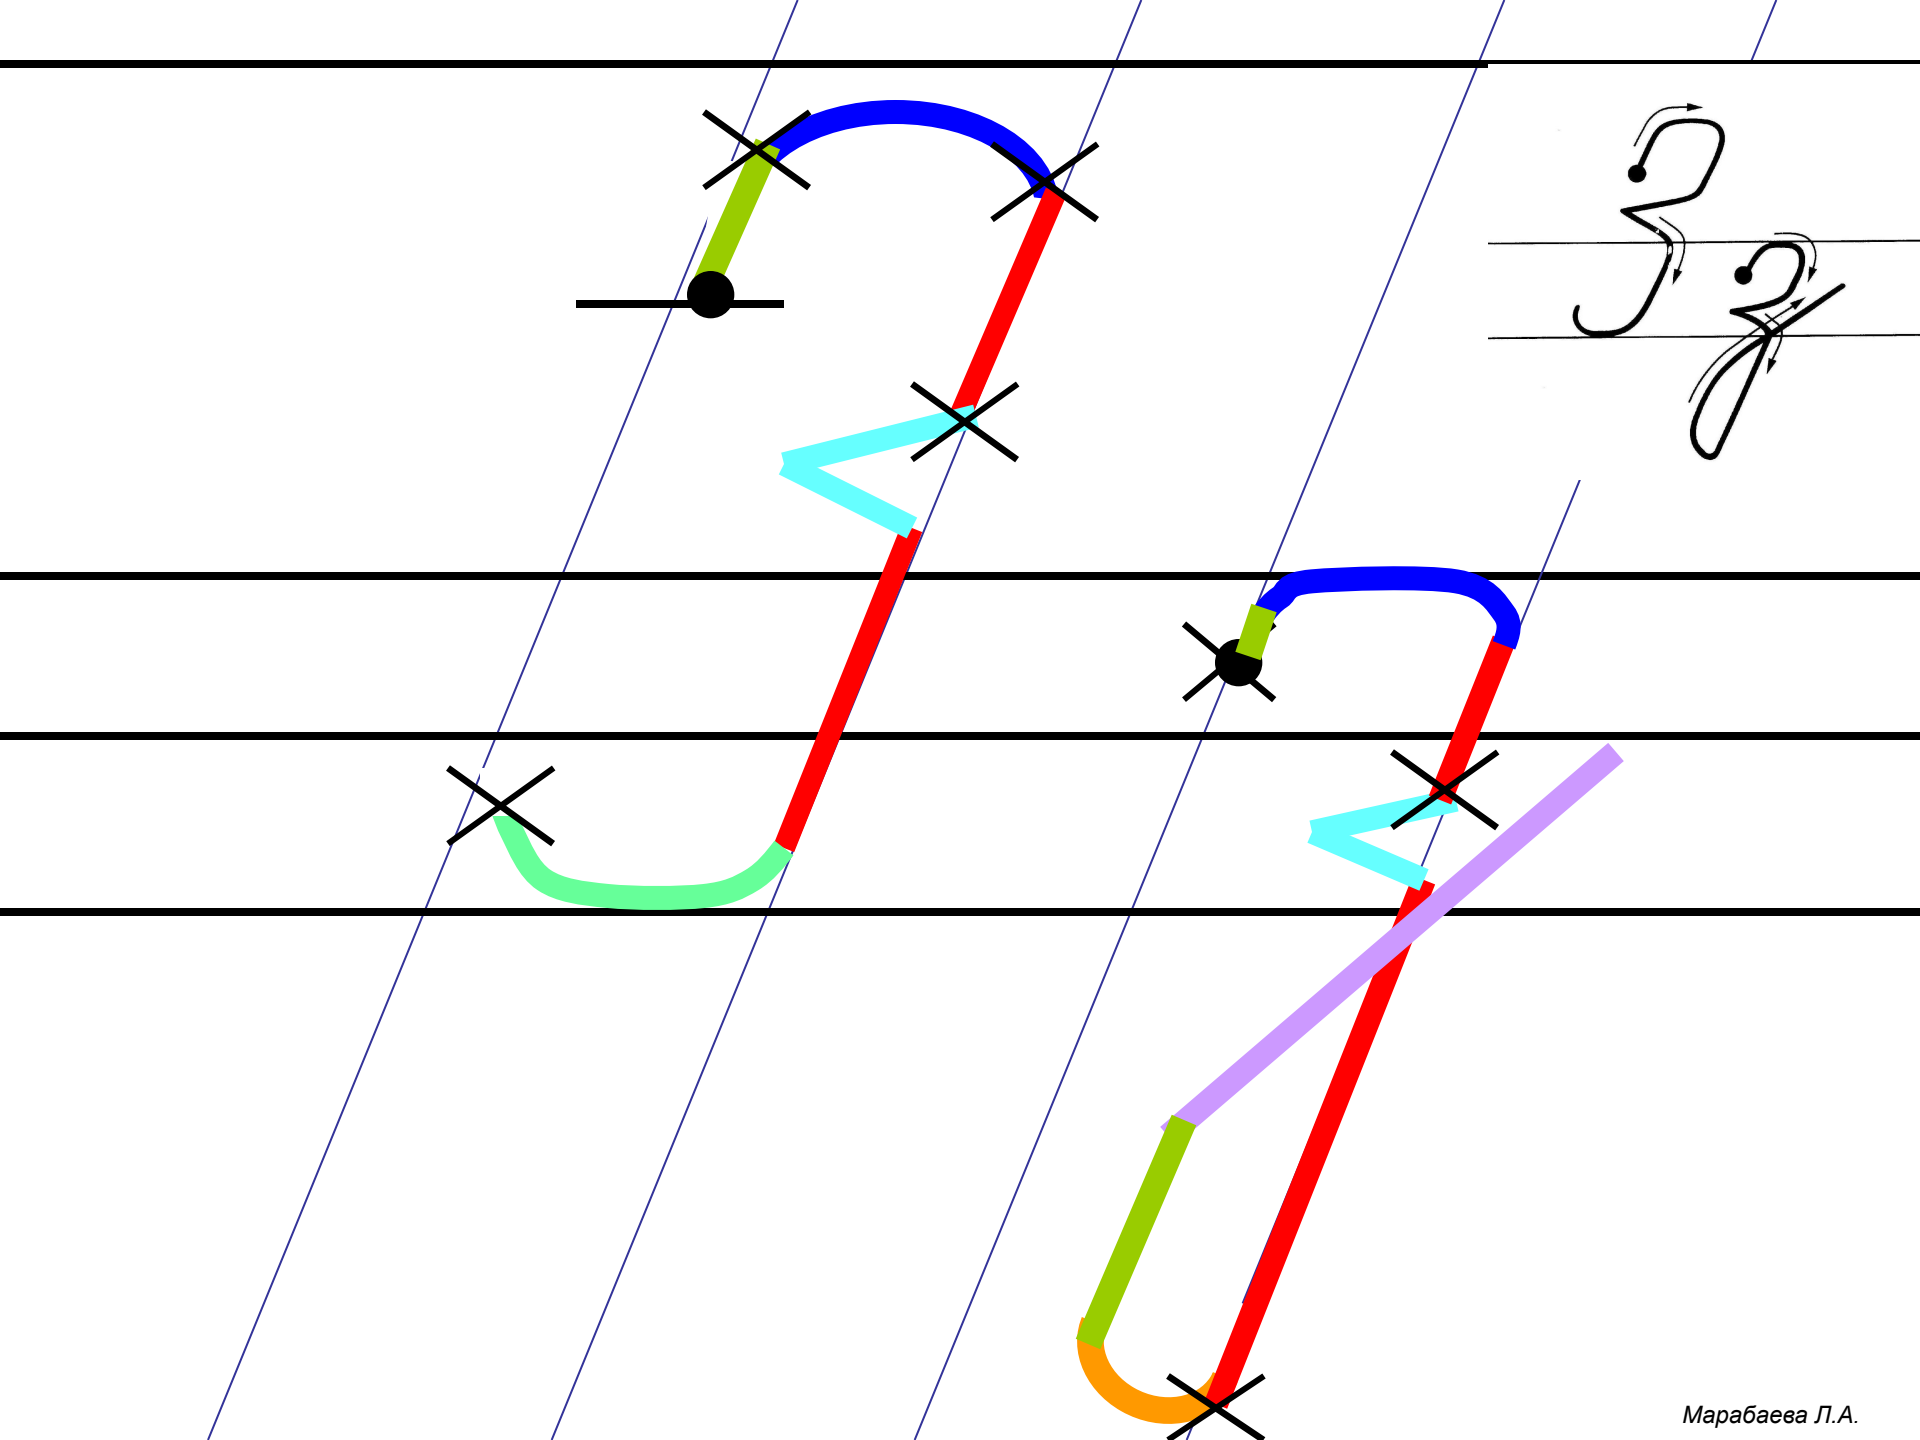

Основные элементы письма.

 Точка начала
письма буквы

 Точка верхней и нижней
трети строки

 Наклонная палочка

 «Секрет»

 Крючковая линия

 «Рыбка»

 «Качалочка»

 «Клюшечка»
Знак

 «Бугорок»

 «меньше», «больше»

 «Гнездышко»

 Шалашик для гномика

Aa

Handwritten cursive letters 'F' and '2' on a four-line staff. The 'F' is formed by a single stroke starting from the top line, curving down to the middle line, and then extending horizontally to the right. The '2' is formed by a single stroke starting from the middle line, curving down to the bottom line, and then curving back up to the middle line.

Handwritten cursive letters 'E' and 'B' on a set of horizontal lines.

Handwritten cursive letters 'M' and 'm' with arrows indicating the direction of the pen strokes.

И и

Handwritten Cyrillic letters 'А' and 'Б' on a four-line staff. The letter 'А' is on the top two lines, and 'Б' is on the bottom two lines. Arrows indicate the direction of the pen strokes.

N N

Handwritten cursive letters 'H' and 'A' on a set of horizontal lines, with arrows indicating the direction of the pen strokes.

T t

T T m

Handwritten cursive letters 'y' and 'Y' with arrows indicating stroke direction.