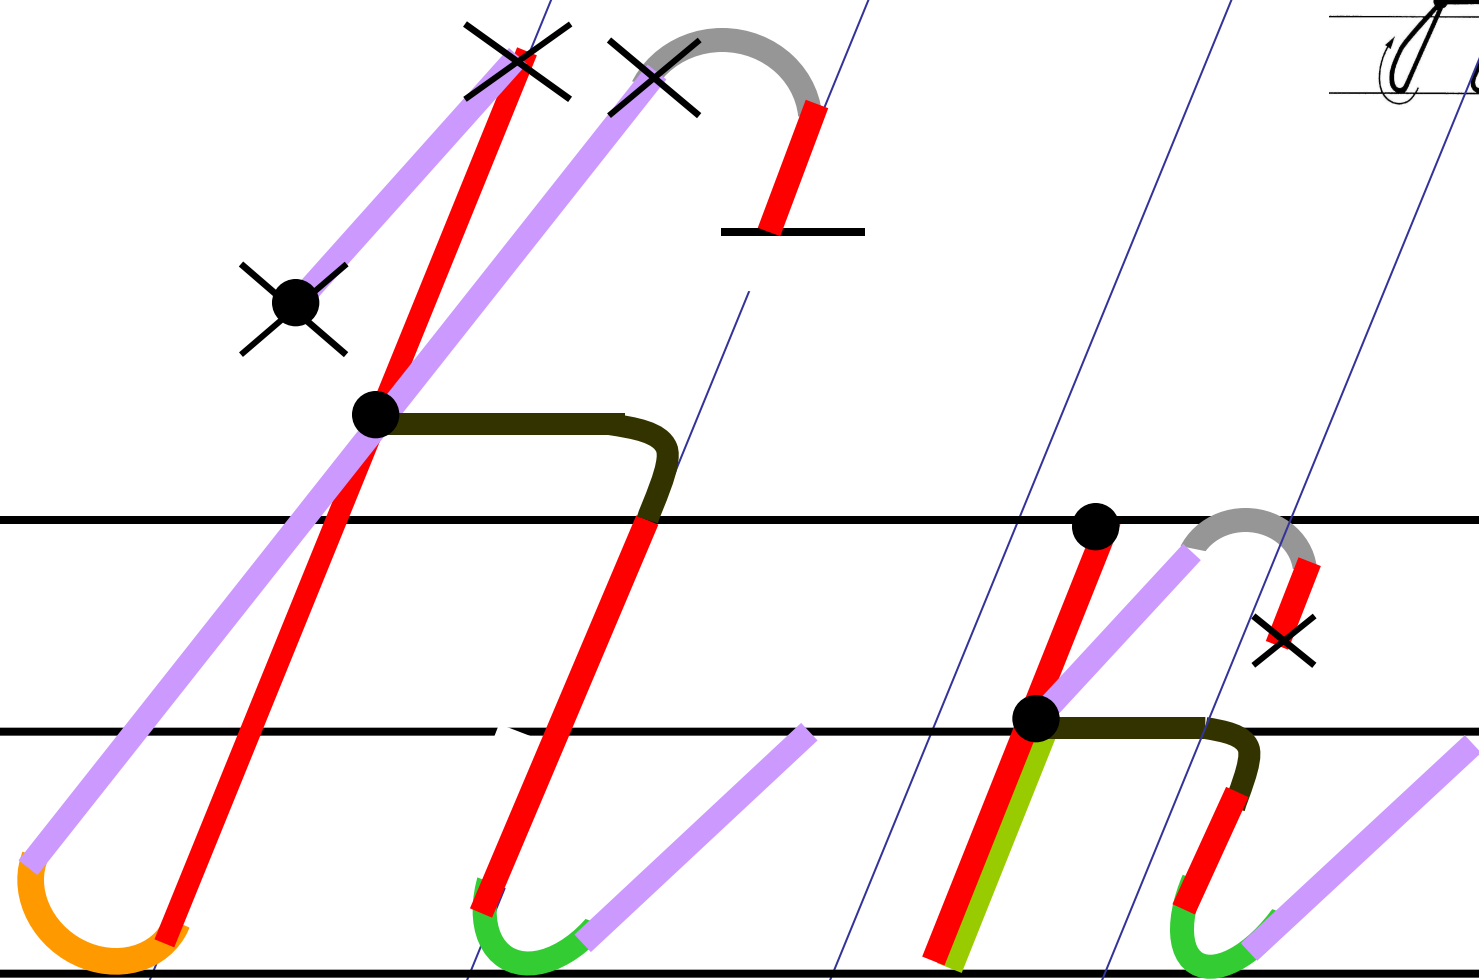

Основные элементы письма.

 Точка начала
письма буквы

 Точка верхней и нижней
трети строки

 Наклонная палочка

 «Секрет»

 Крючковая линия

 «Рыбка»

 «Качалочка»

 «Клюшечка»
Знак

 «Бугорок»

 «меньше», «больше»

 «Гнездышко»

 Шалашик для гномика

Aa

Handwritten cursive letters 'F' and '2' on a four-line staff. The 'F' is formed by a single stroke starting from the top line, curving down to the middle line, and then extending horizontally to the right. The '2' is formed by a single stroke starting from the middle line, curving down to the bottom line, and then curving back up to the middle line.

Handwritten cursive letters 'E' and 'B' on a set of horizontal lines.

Handwritten cursive letters 'M' and 'm' with arrows indicating the direction of the pen strokes.

И и

Handwritten Cyrillic letters 'А' and 'Б' on a four-line staff. The letter 'А' is on the top two lines, and 'Б' is on the bottom two lines. Arrows indicate the direction of the pen strokes.

N N

Handwritten cursive letters 'H' and 'A' on a set of horizontal lines, with arrows indicating the direction of the pen strokes.

T t

T T m

Handwritten cursive letters 'y' and 'Y' with arrows indicating stroke direction.