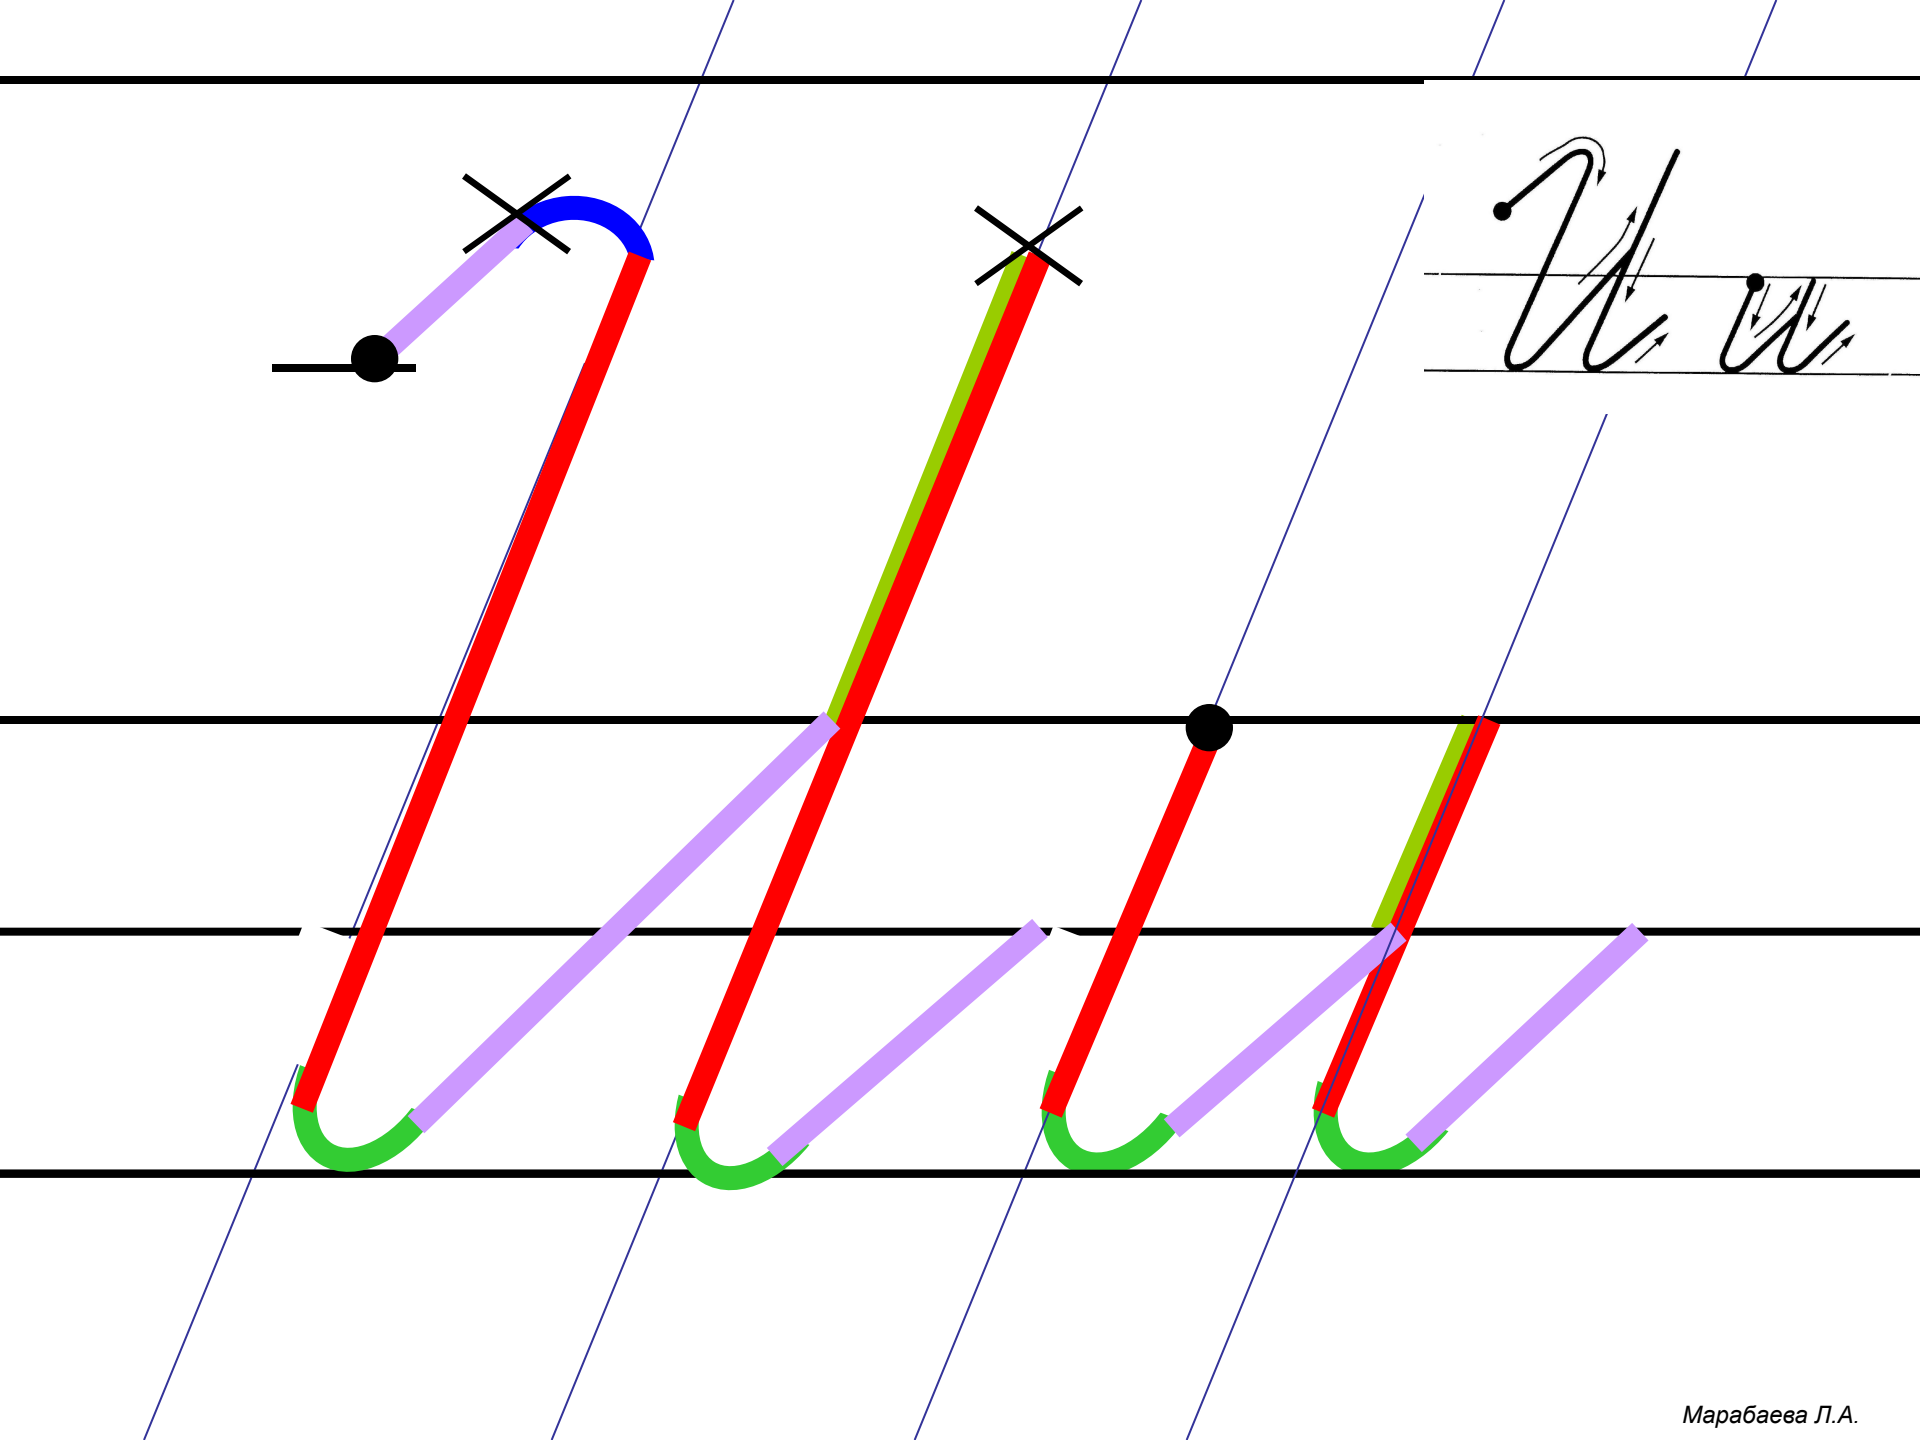

Основные элементы письма.

 Точка начала
письма буквы

 Точка верхней и нижней
трети строки

 Наклонная палочка

 «Секрет»

 Крючковая линия

 «Рыбка»

 «Качалочка»

 «Клюшечка»
Знак

 «Бугорок»

 «меньше», «больше»

 «Гнездышко»

 Шалашик для гномика

Aa

Handwritten cursive letters 'F' and '2' on a four-line staff. The 'F' is formed by a single stroke starting from the top line, curving down to the middle line, and then extending horizontally to the right. The '2' is formed by a single stroke starting from the middle line, curving down to the bottom line, and then curving back up to the middle line.

Handwritten cursive letters 'E' and 'B' on a set of horizontal lines.

Handwritten cursive letters 'M' and 'm' with arrows indicating the direction of the pen strokes.

И и

Handwritten Cyrillic letters 'А' and 'Б' on a four-line staff. The letter 'А' is on the top two lines, and 'Б' is on the bottom two lines. Arrows indicate the direction of the pen strokes.

N N

Handwritten cursive letters 'H' and 'A' on a set of horizontal lines, with arrows indicating the direction of the pen strokes.

T t

T T m

Handwritten cursive letters 'y' and 'Y' with arrows indicating stroke direction.