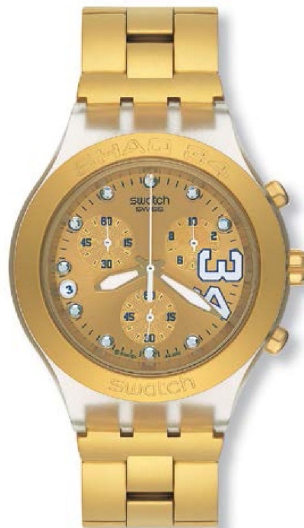

Chrono Alarm

Irony Scuba 200

Autoquarz

Swatch.Beat

1999

Swatch. Beat Aluminium

2000

Square

2000

Swatch. Beat Alumini

Irony Scuba 200 Chrono

Irony Medium Chrono

Skin Beat

2001

Skin Chrono

X-Large

Swatch. Beat Alumedium

2002

Square Chrono

Swatch.Synchro Beat

Turnover

2002

Irony Diaphane Automatic

Irony Diaphane Navigator

Irony Diaphane Chrono

Irony Nabab

2003

- Swatch
Touch
- Alarm
 - Game
 - Bi-Timer

Swatch Touch Loomi

2004

Fun Scuba

2005