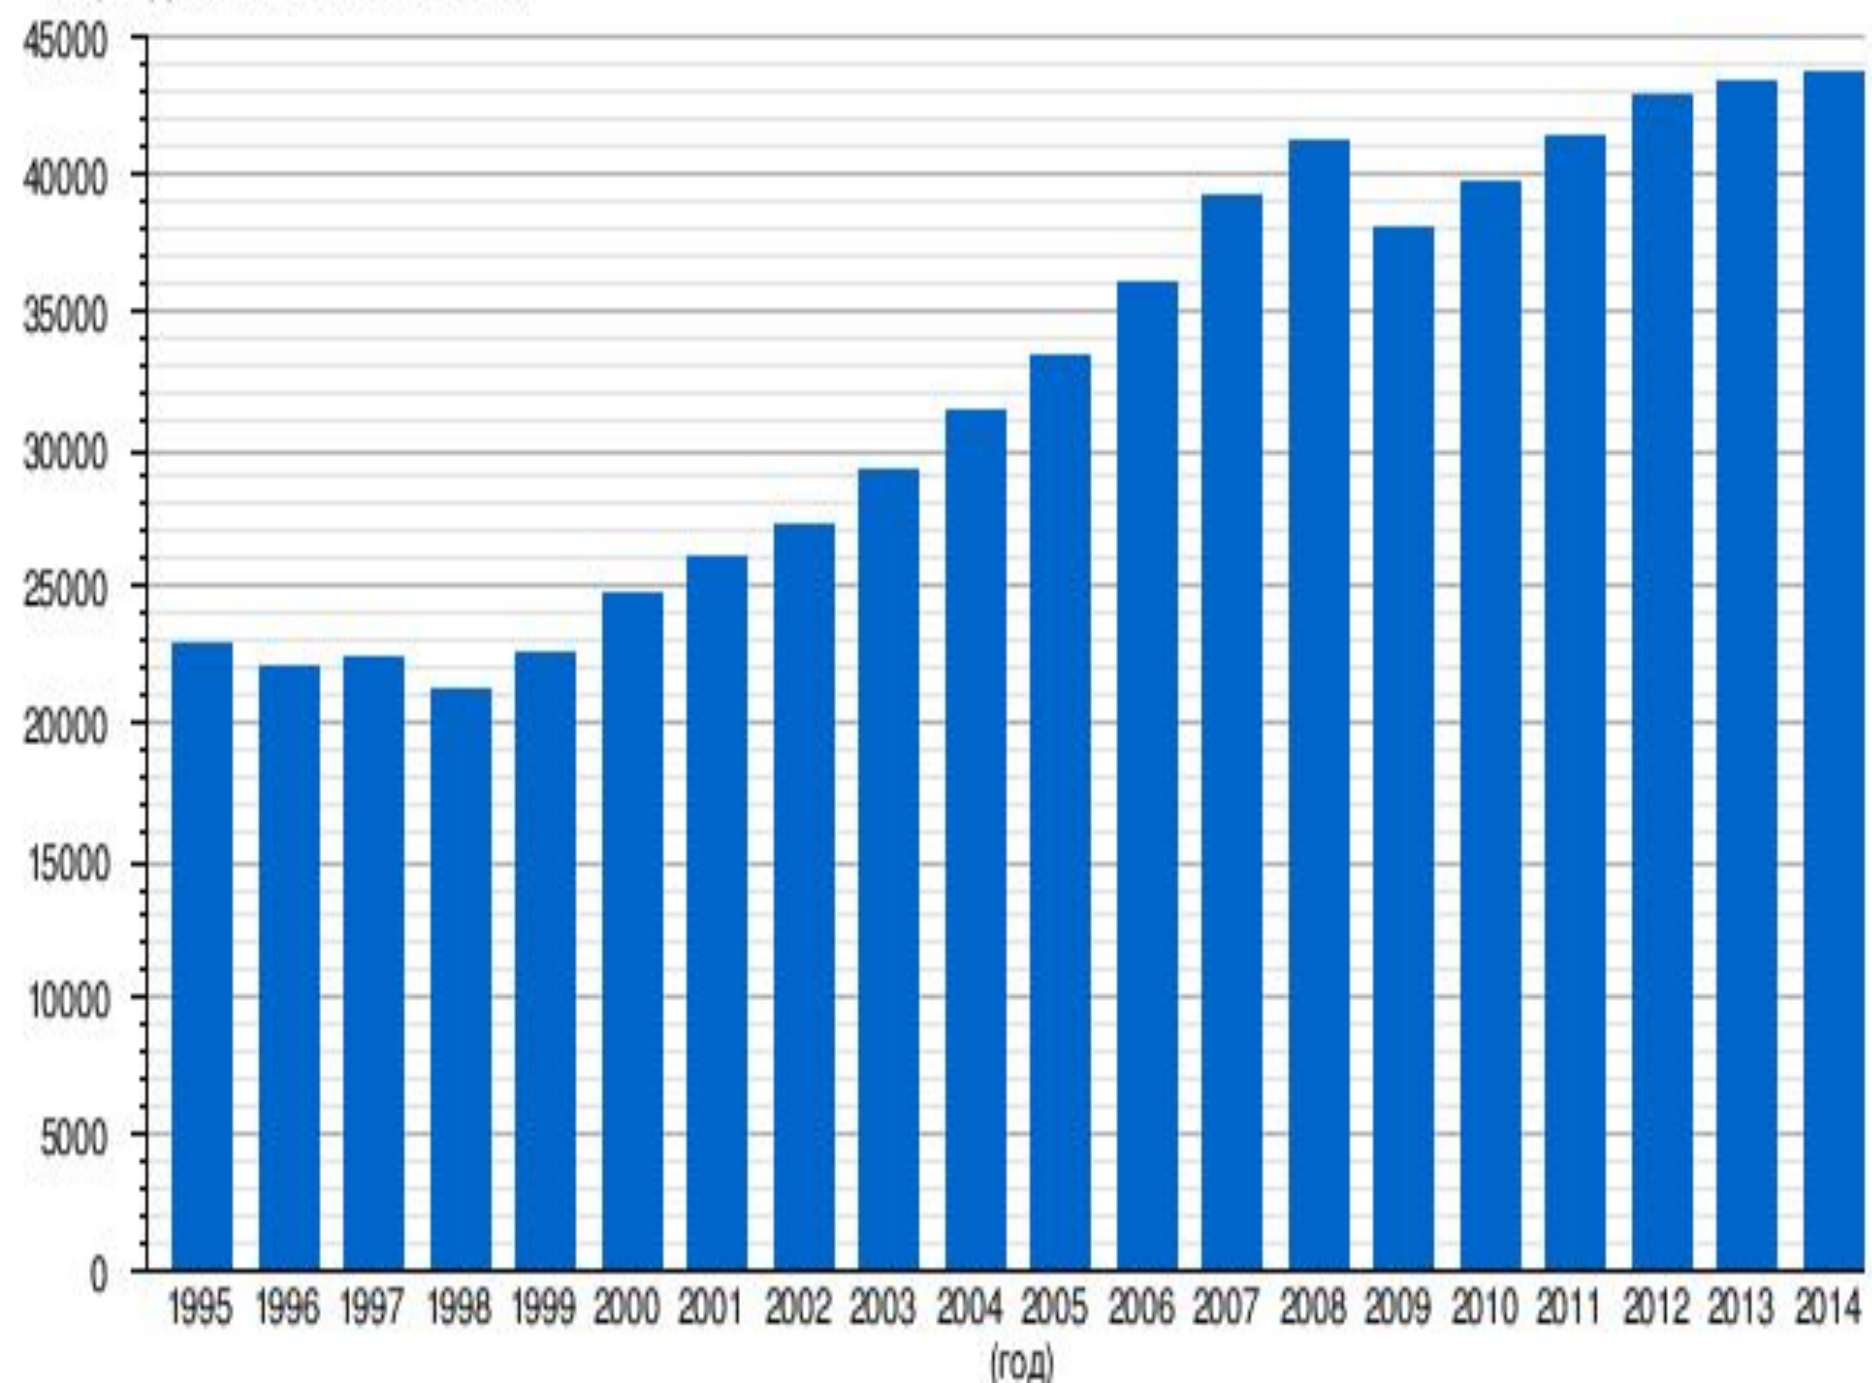

A nighttime photograph of a city skyline, likely Moscow, featuring several prominent skyscrapers illuminated with lights. The sky is dark blue, and the city lights create a vibrant scene. The text "Gross domestic product of Russian Federation" is overlaid in yellow on the image.

Gross domestic product of Russian Federation

GDP based PPP of the Russia end Germany, in billions US dollars

(млрд. рублей, в ценах 2008 года)

G

• Gross

D

• Domestic

P