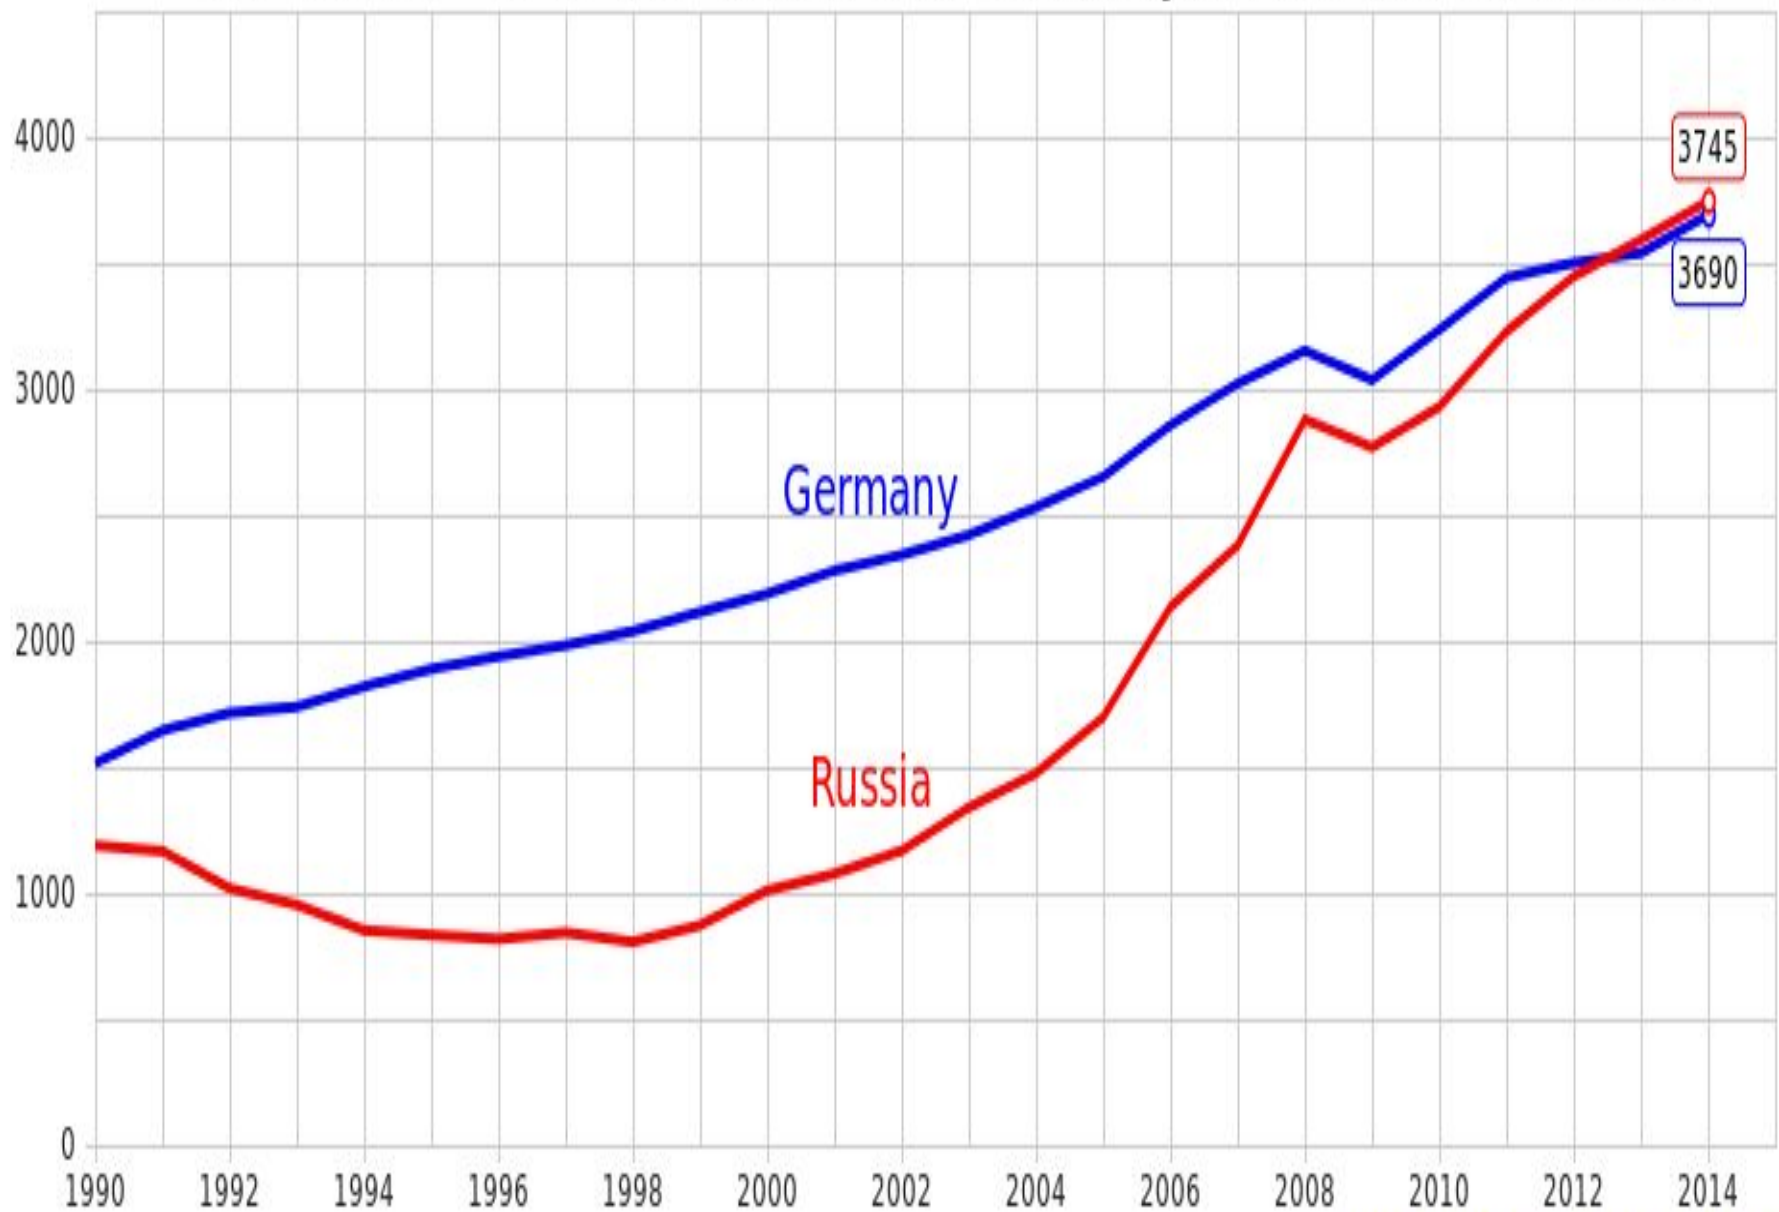

A nighttime photograph of a city skyline, likely Moscow, featuring several prominent skyscrapers illuminated with lights. The sky is dark blue, and the city lights create a vibrant scene. The text "Gross domestic product of Russian Federation" is overlaid in yellow on the image.

Gross domestic product of Russian Federation

GDP based PPP of the Russia end Germany, in billions US dollars

(млрд. рублей, в ценах 2008 года)

G

• Gross

D

• Domestic

P