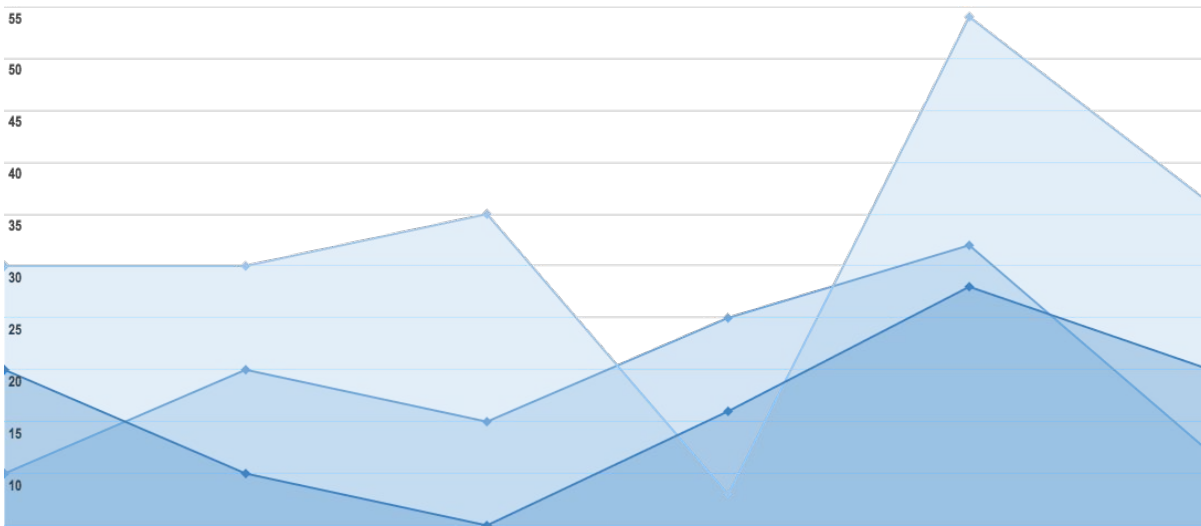

Yellow

Is the color of gold, butter and ripe lemons. In the spectrum of visible light, yellow is found between green and orange.

Blue

Is the colour of the clear sky and the deep sea. It is located between violet and green on the optical spectrum.

Red

Is the color of blood, and because of this it has historically been associated with sacrifice, danger and courage.

You can insert graphs from [Google Sheets](#)

ANDROID PROJECT

Show and explain your web, app or software projects using these gadget templates.