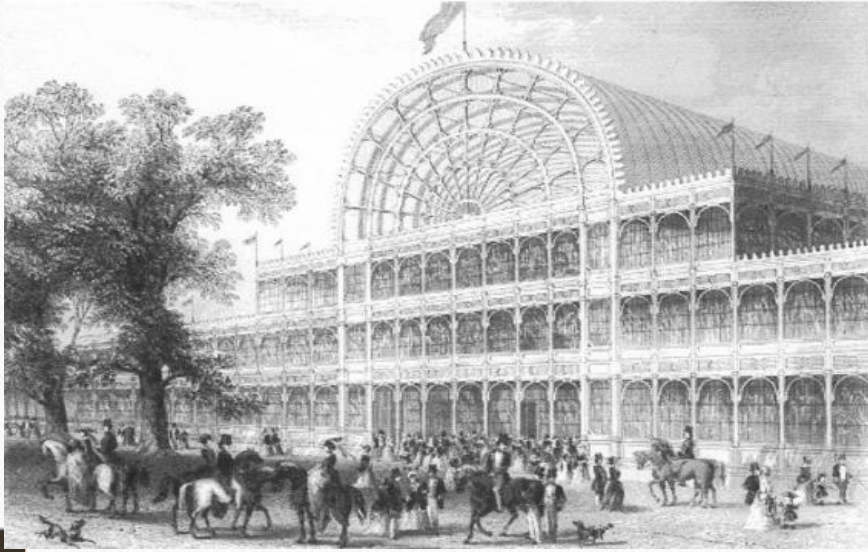

HYDE PARK

- Hyde Park is one of the largest parks in west London, and one of the Royal Parks of London, famous for its Speakers' Corner.

The park was the site of the Great Exhibition of 1851, for which the Crystal Palace was designed by Joseph Paxton.

The park has become a traditional location for mass demonstrations. The Chartists, the Reform League, the Suffragettes and the Stop The War Coalition have all held protests in the park. Many protesters on the Liberty and Livelihood March in 2002 started their march from Hyde Park.

The park is divided in two by the Serpentine and the Long Water. The park is contiguous with Kensington Gardens. Hyde Park covers 142 hectares.

The Grand Entrance to the park, also known as Queen Elizabeth Gate, at Hyde Park Corner next to Apsley House, was erected from the designs of Decimus Burton in 1824–25.

Speakers' Corner

Hyde Park has been the venue for some famous rock concerts. Queen played here in one of their most popular shows, in 1976. It is estimated that 150–200 thousand people turned up for the event. However, the record concert attendance is probably for the 1969 concert by the Rolling Stones. According to much of the press, the crowd then was estimated between 250,000 and 500,000.