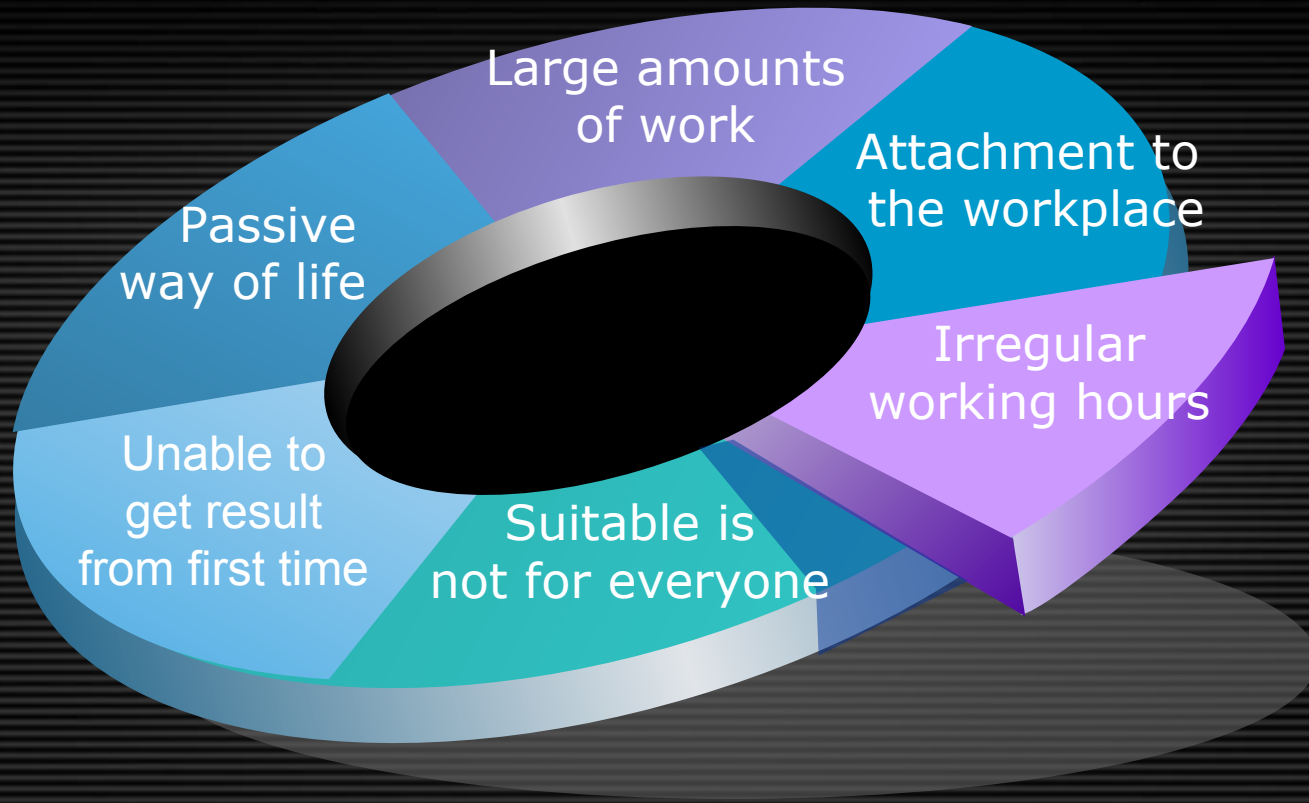

A world map is shown in the background, overlaid with a grid of thin white lines. The map is divided into vertical bands of color: red/pink on the left, orange, purple, green, blue, and cyan on the right. The text is centered in the lower half of the image.

3

Career growth:

4

Relevance:

5

Ability to work
remotely:

Career growth

Progress Diagram

Phase 1

Phase 2

Phase 3

Disadvantage

Thank You !
