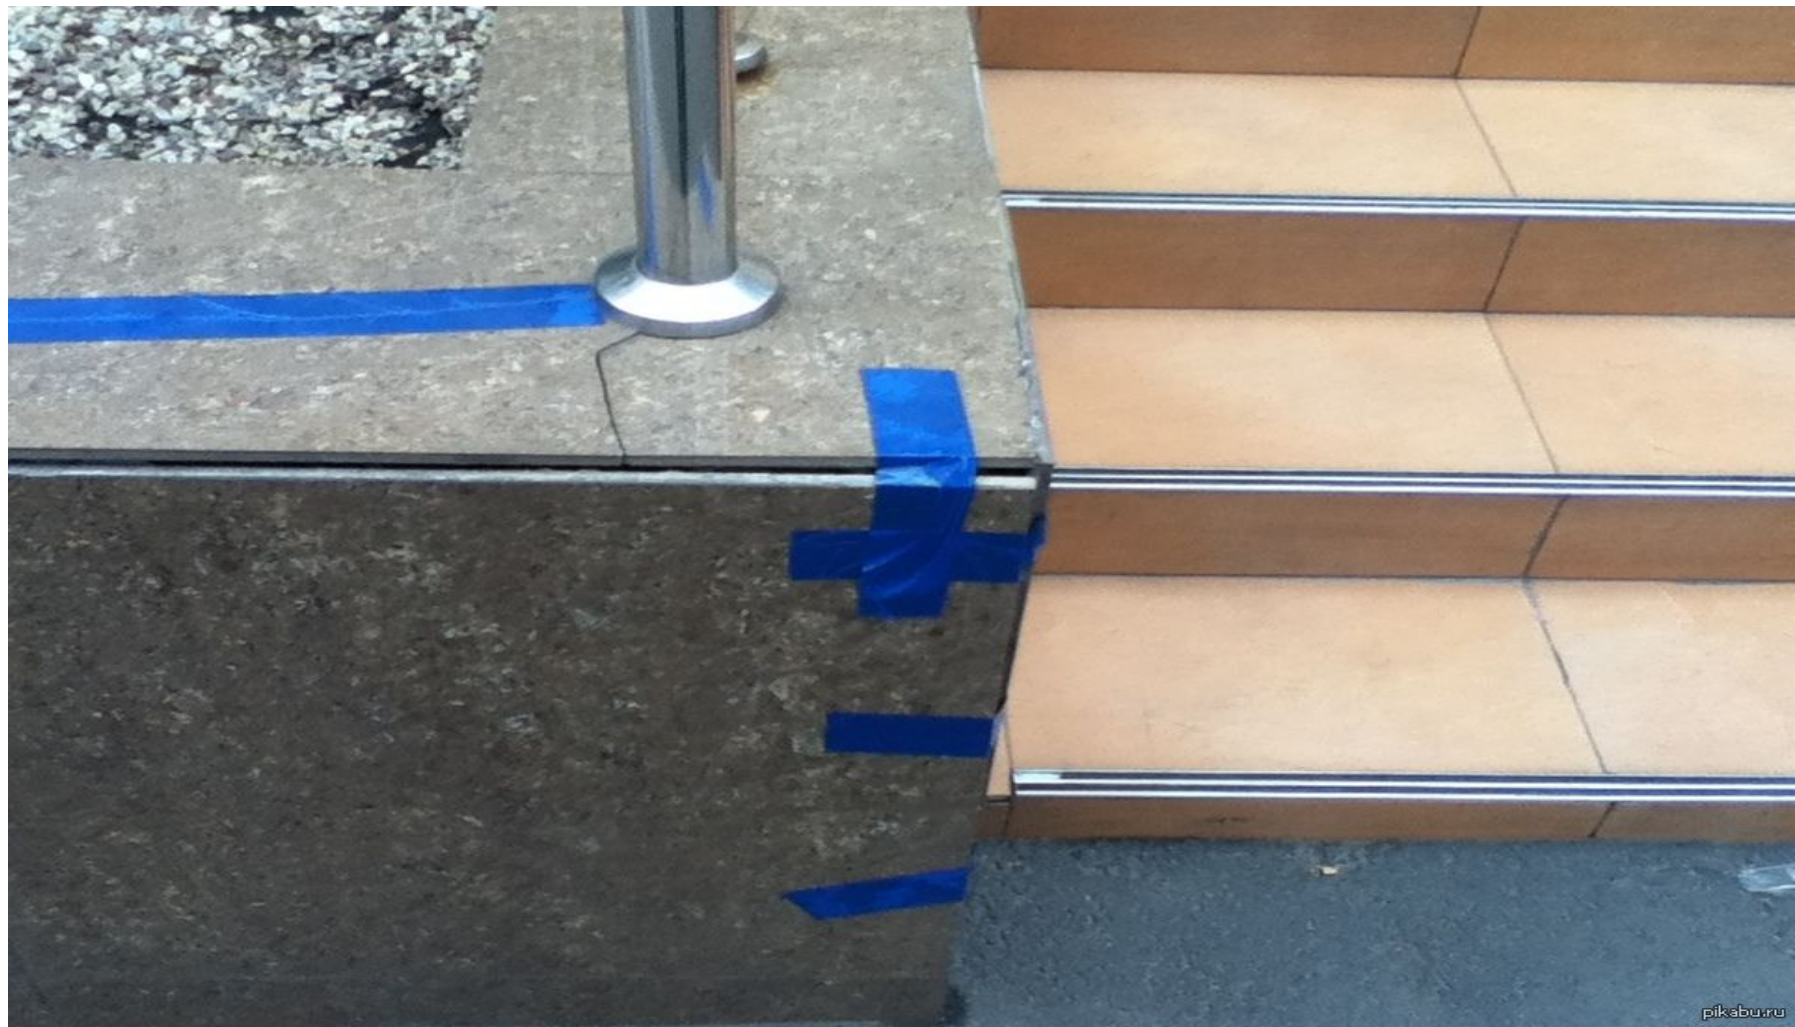

У Вас кирпич отклеился

Zasmeshi.Ru

Two construction workers are standing on a green metal scaffolding against a clear blue sky. They are both wearing hard hats and safety vests. The worker on the left is wearing a white hard hat and an orange safety vest over a red shirt. The worker on the right is wearing a tan hard hat and a blue safety vest over a light blue shirt. They are both looking at a large set of blueprints they are holding together. The scaffolding is made of green metal bars, and the background shows the structure of a building under construction with metal beams and some red and white panels.