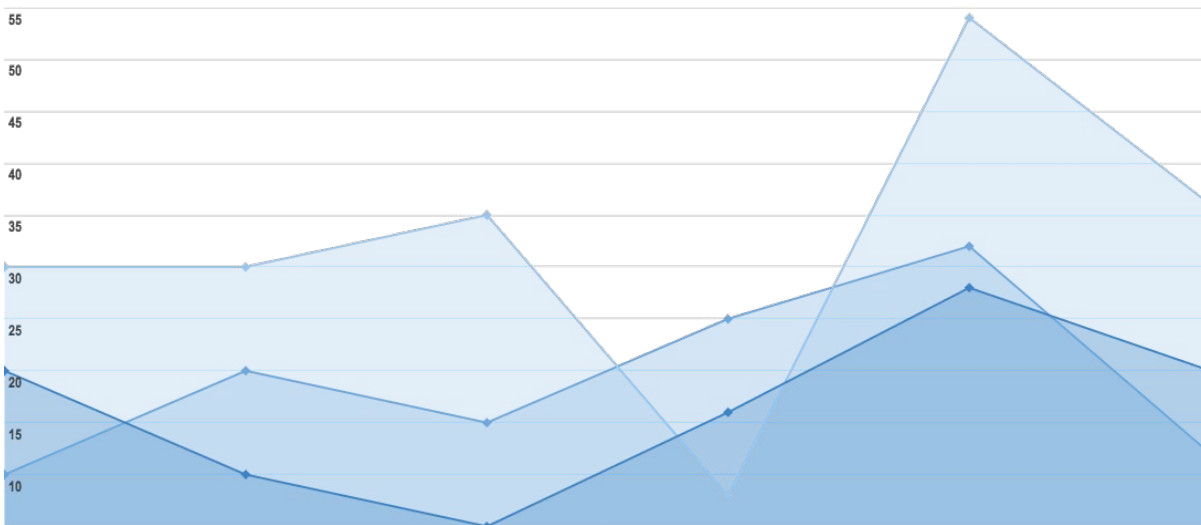

You can insert graphs from [Google Sheets](#)