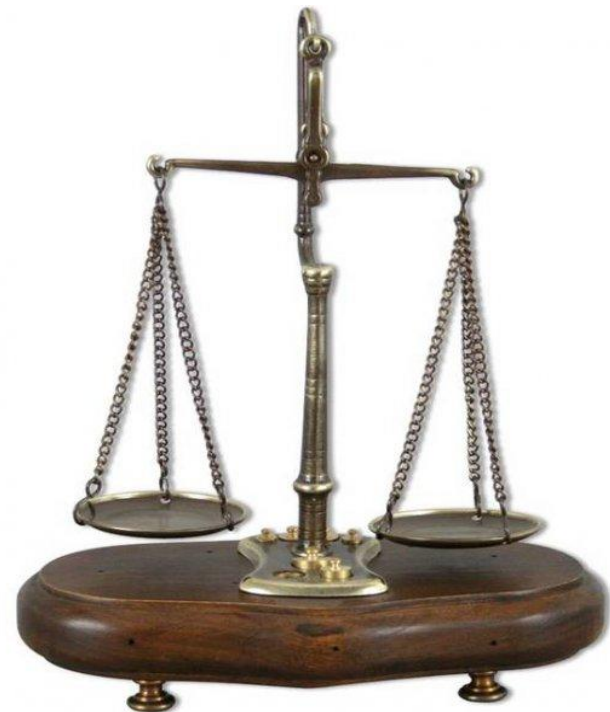

Метод измерения- определение количественных значений тех или иных признаков изучаемого объекта или явления.

- Измерение:
- Массы
- Длины
- Ширины
- Объема
- Температуры
- Расстояния
- Скорости движения