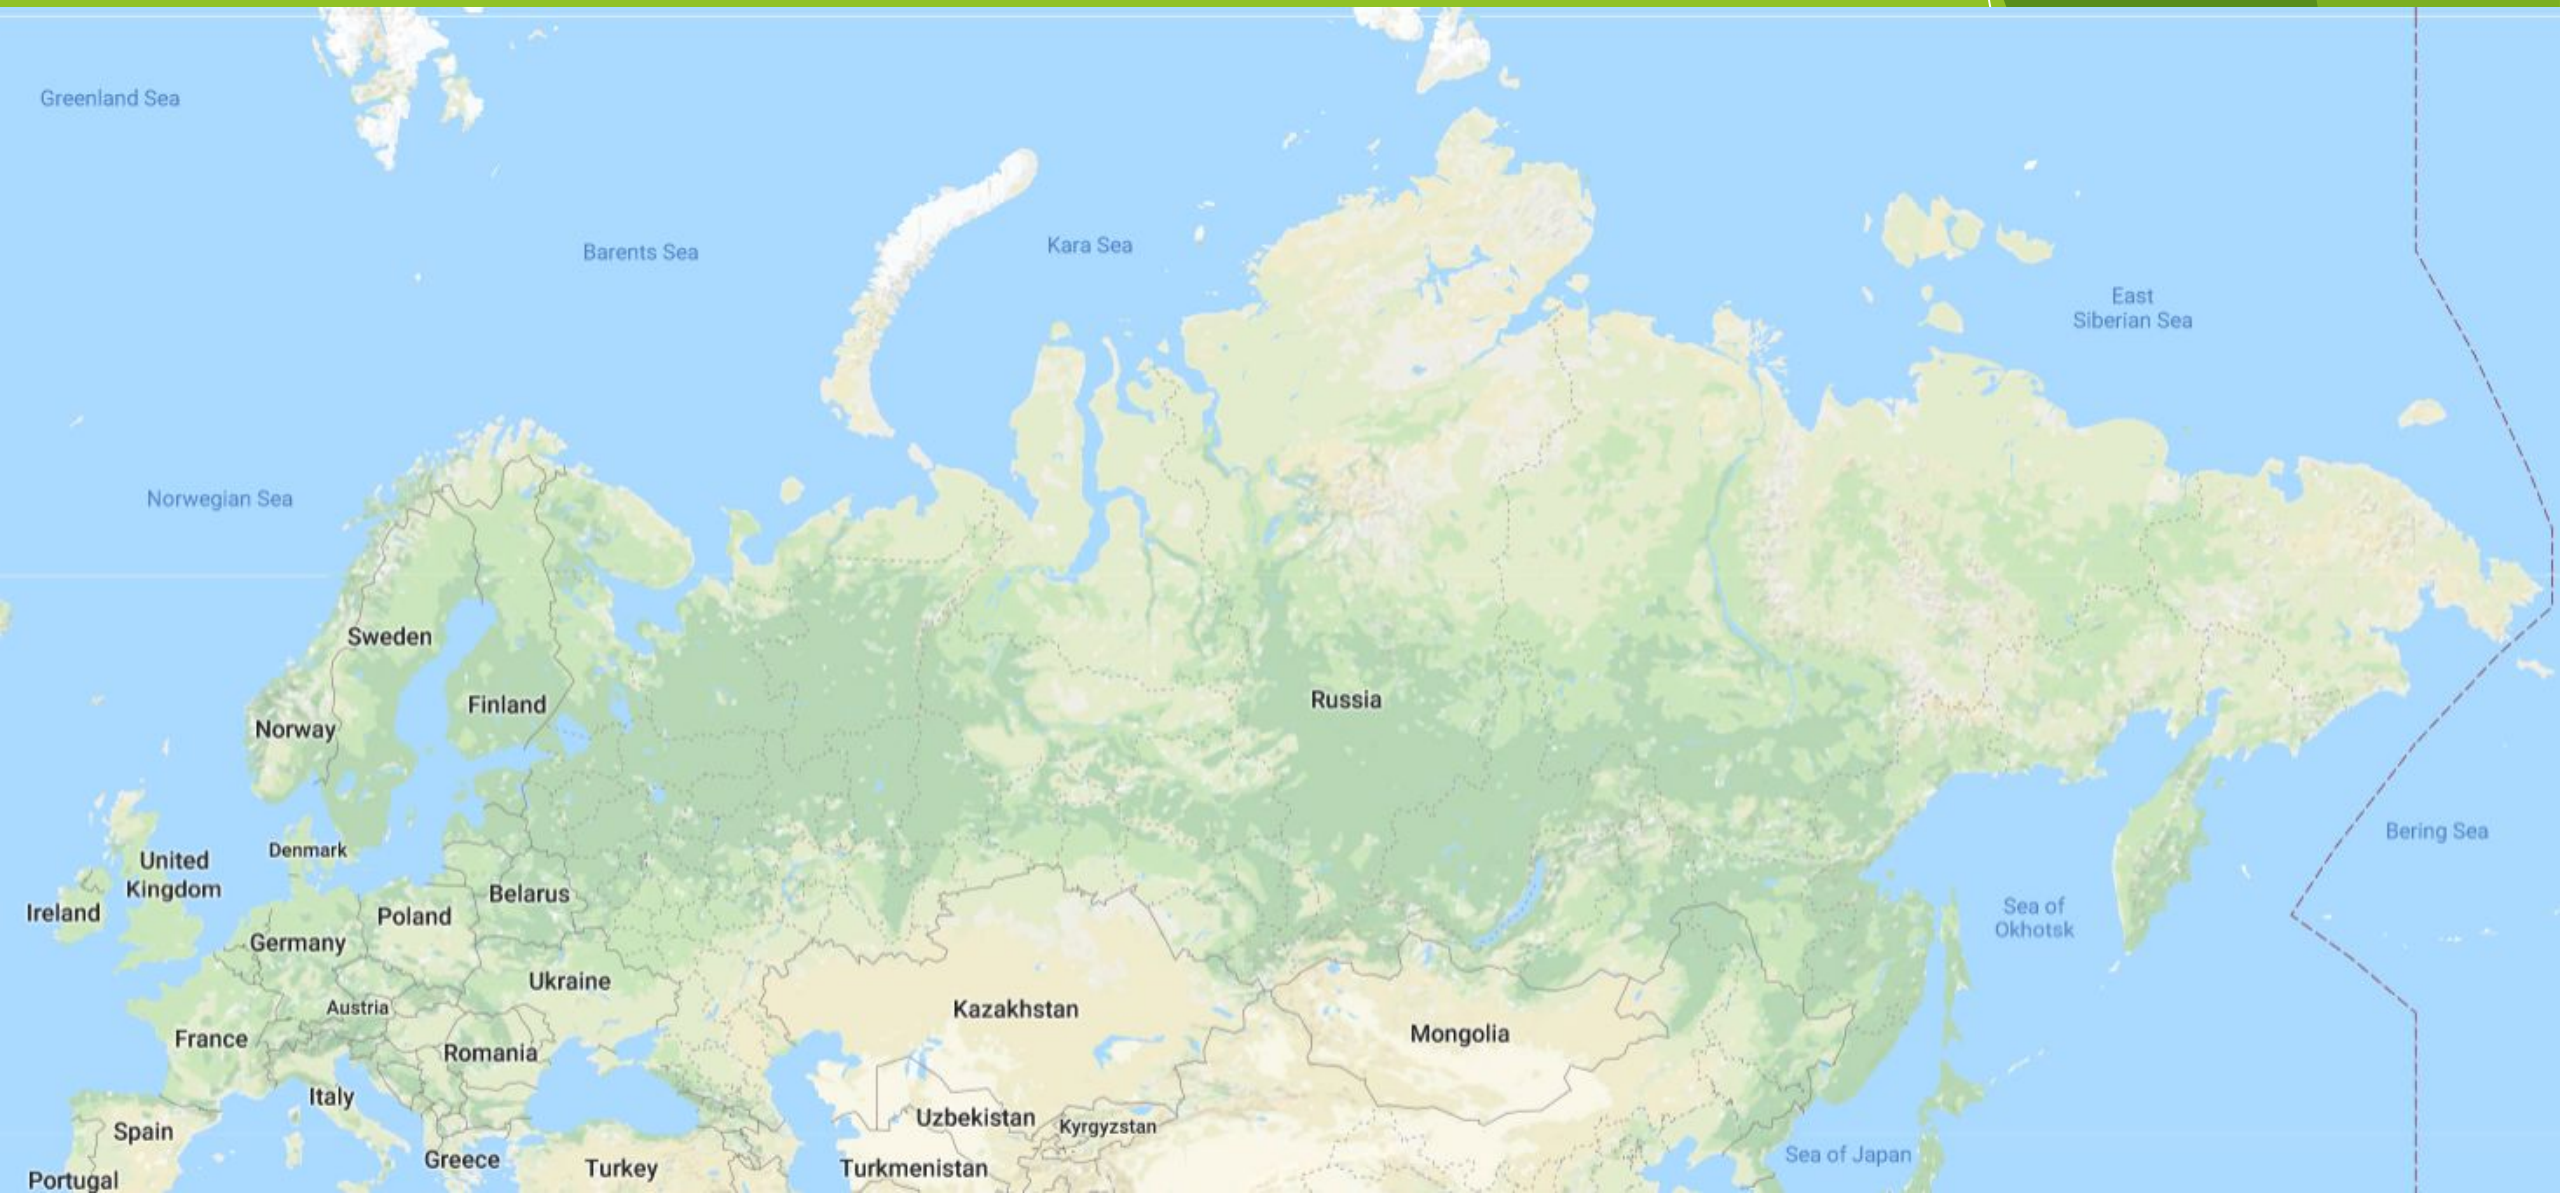

**FOOTBALL IS
EVERYWHERE!**

**... EVEN IF YOU ARE NOT
A FOOTBALL FAN! ;-)**

FIFA WORLD CUP
RUSSIA 2018

2018 FIFA World Cup official logo

Saint Petersburg

North Atlantic Ocean

✈ 16 h 40 min
from RUB81,432

State of Rio de Janeiro

South Atlantic Ocean

Google
South Africa

ZABIVAKA™

Greenland Sea

Barents Sea

Kara Sea

East
Siberian Sea

Norwegian Sea

Sweden

Finland

Russia

Norway

Denmark

Belarus

Bering Sea

Ireland

United
Kingdom

Poland

Sea of
Okhotsk

Germany

Ukraine

Kazakhstan

Mongolia

Austria