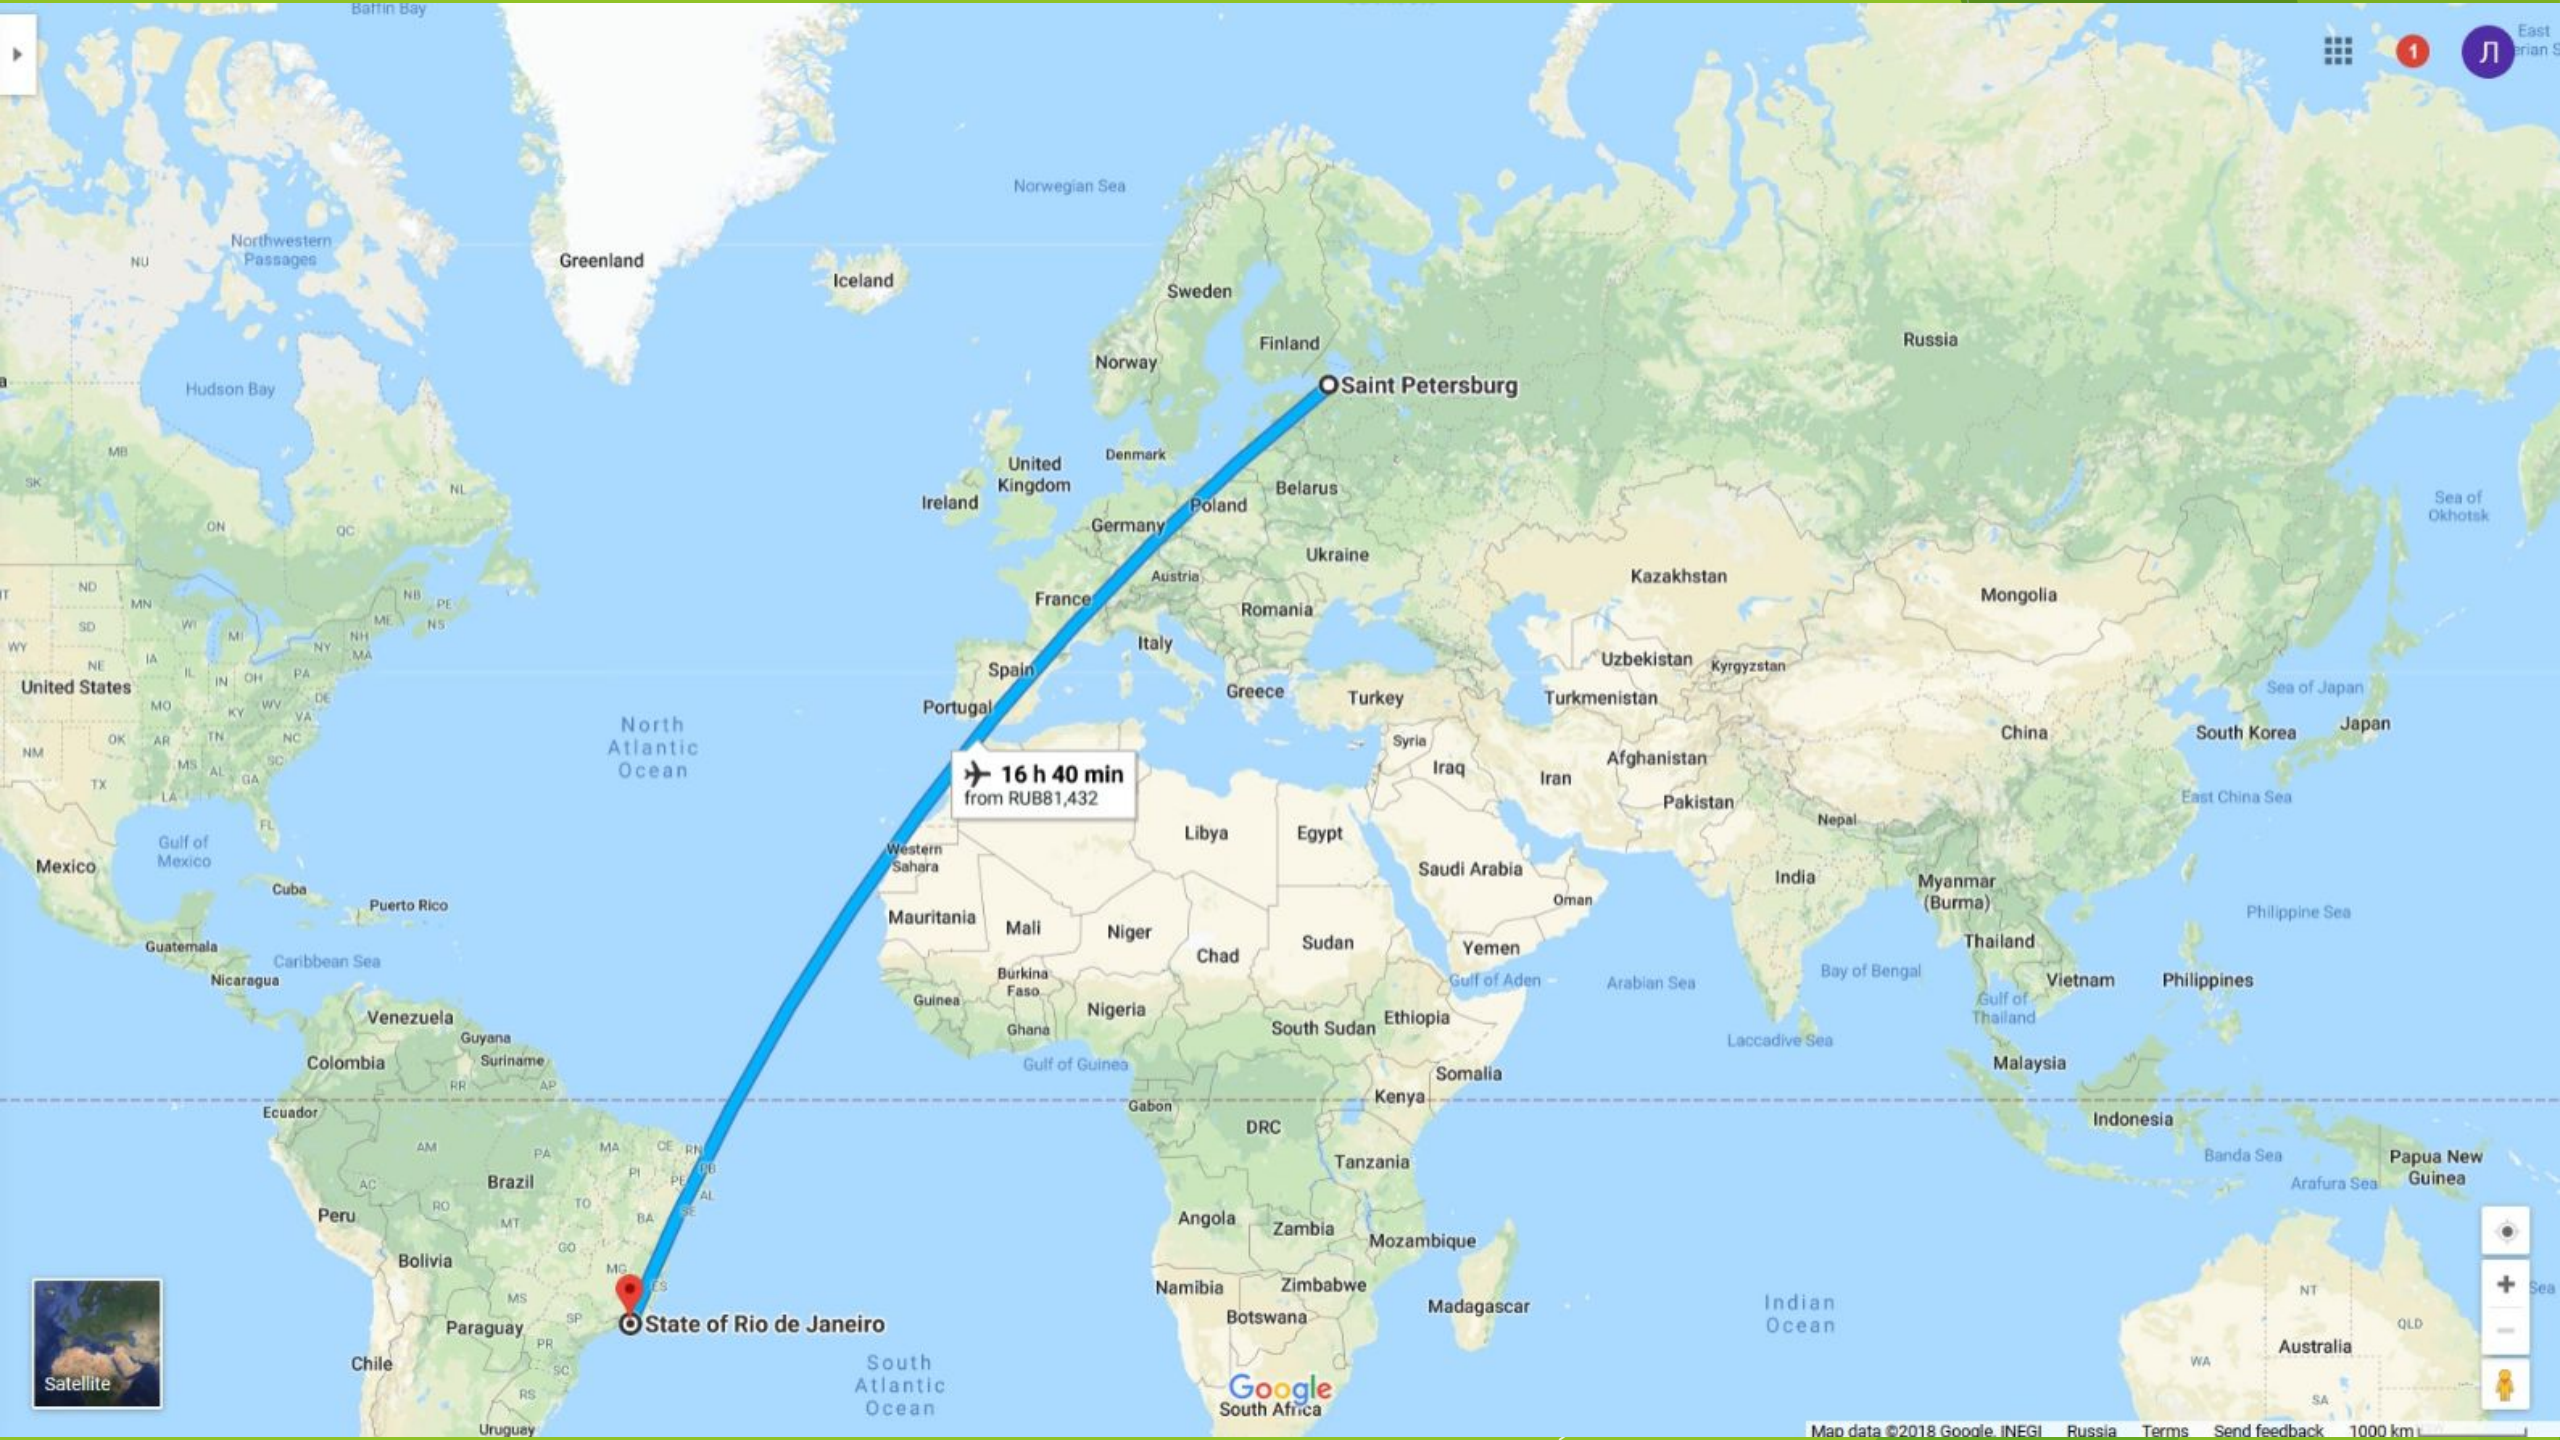

**FOOTBALL IS
EVERYWHERE!**

**... EVEN IF YOU ARE NOT
A FOOTBALL FAN! ;-)**

FIFA WORLD CUP
RUSSIA 2018

2018 FIFA World Cup official logo

Saint Petersburg

North Atlantic Ocean

✈ 16 h 40 min
from RUB81,432

State of Rio de Janeiro

South Atlantic Ocean

Google
South Africa

ZABIVAKA™

Greenland Sea

Barents Sea

Kara Sea

East
Siberian Sea

Norwegian Sea

Sweden

Finland

Russia

Norway

Denmark

Belarus

Bering Sea

Ireland

United
Kingdom

Poland

Sea of
Okhotsk

Germany

Ukraine

Kazakhstan

Mongolia

Austria