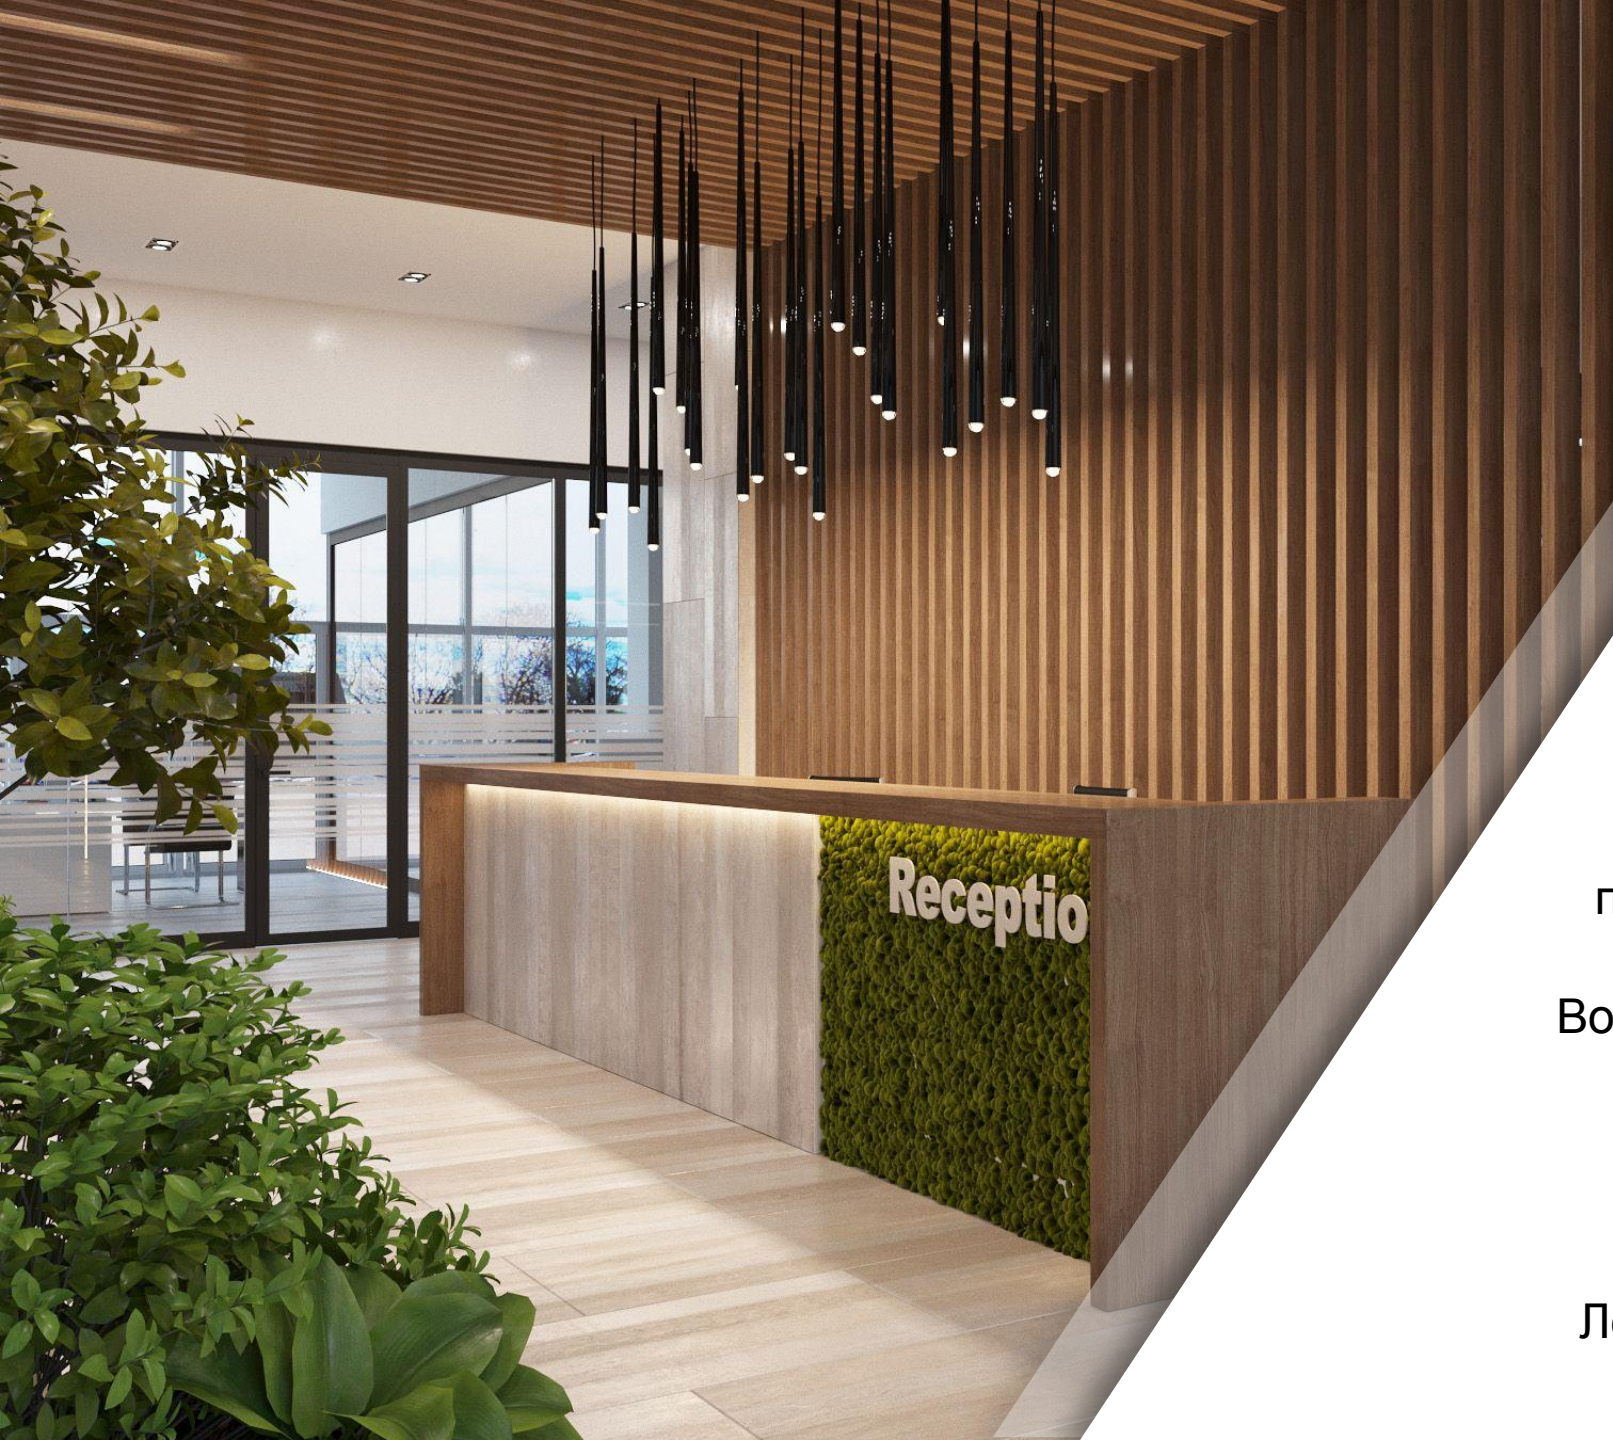

Преимущества нашего продукта

Разнообразие цветовой палитры, от цветов Ral до фактуры ценных пород дерева

Применение как для потолочных так и для стеновых конструкций

Возможность реализации любых дизайнерских решений

Пожаробезопасность

Легкий доступ к коммуникациям