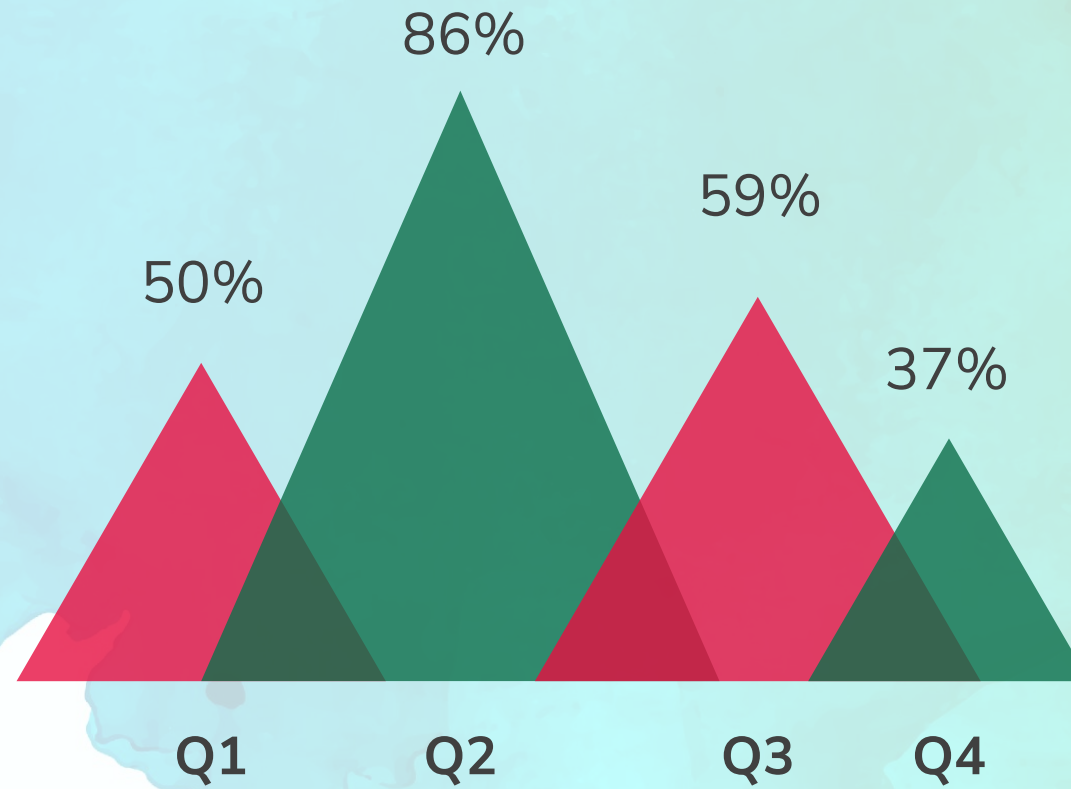

Content F

Itself is what the end-user derives value from also can refer to the information

Use charts to present data

Mobile App

Itself is what the end-user derives
value from also can refer

Laptop Project

Itself is what the end-user derives value from also can refer.

Desktop Project

Itself is what the end-user derives value from also can refer.

The background is a vibrant blue watercolor wash with various shades and textures, including splatters and brushstrokes, set against a white background.