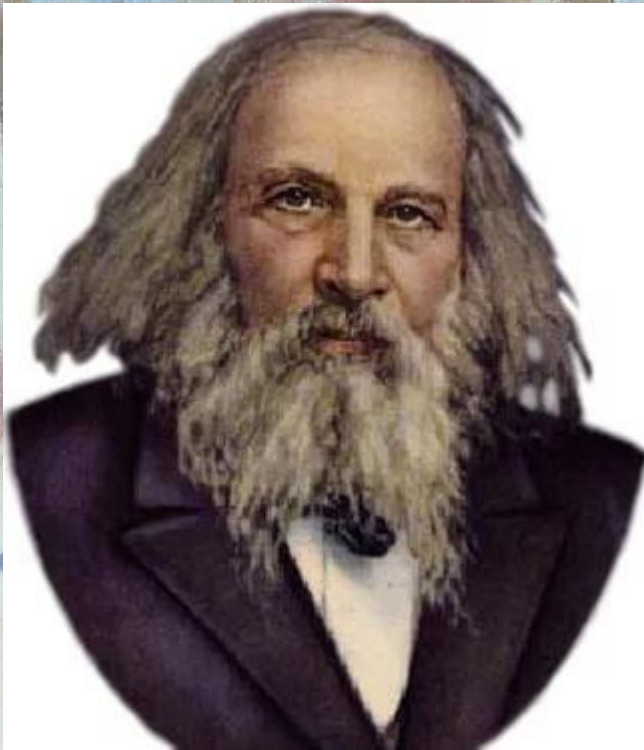

An impressionistic painting of a winter landscape. The scene is dominated by a snowy foreground and several bare trees with dark trunks and branches. The sky is a mix of light blue and white, suggesting a bright, overcast day. In the background, there are hints of buildings or structures, rendered in warm, earthy tones like brown and red. The overall style is characterized by visible brushstrokes and a soft, atmospheric quality.

Outstanding People of Russia

Made by Gapicheva Evgeniya
Supervisor Strembitskaya Natalia Sergeevna

Dmitri Mendeleev

Dmitri Ivanovich Mendeleev (8 February 1834 – 2 February 1907 O.S. 27 January 1834 – 20 January 1907) was a Russian chemist and inventor. He formulated the Periodic Law, created a farsighted version of the periodic table of elements, and used it to correct the properties of some already discovered elements and also to predict the properties of eight elements yet to be discovered.

Mikhail Lomonosov

Mikhail Vasilyevich Lomonosov (19 [O.S. November 8] 1711 – April 15 [O.S. April 4] 1765) was a Russian polymath, scientist and writer, who made important contributions to literature, education, and science.

Alexander Popov

Alexander Stepanovich Popov (March 16 [O.S. March 4] 1859 – January 13 [O.S. December 31, 1905] 1906) was a Russian physicist who is acclaimed in his homeland and some eastern European countries as the inventor of radio.