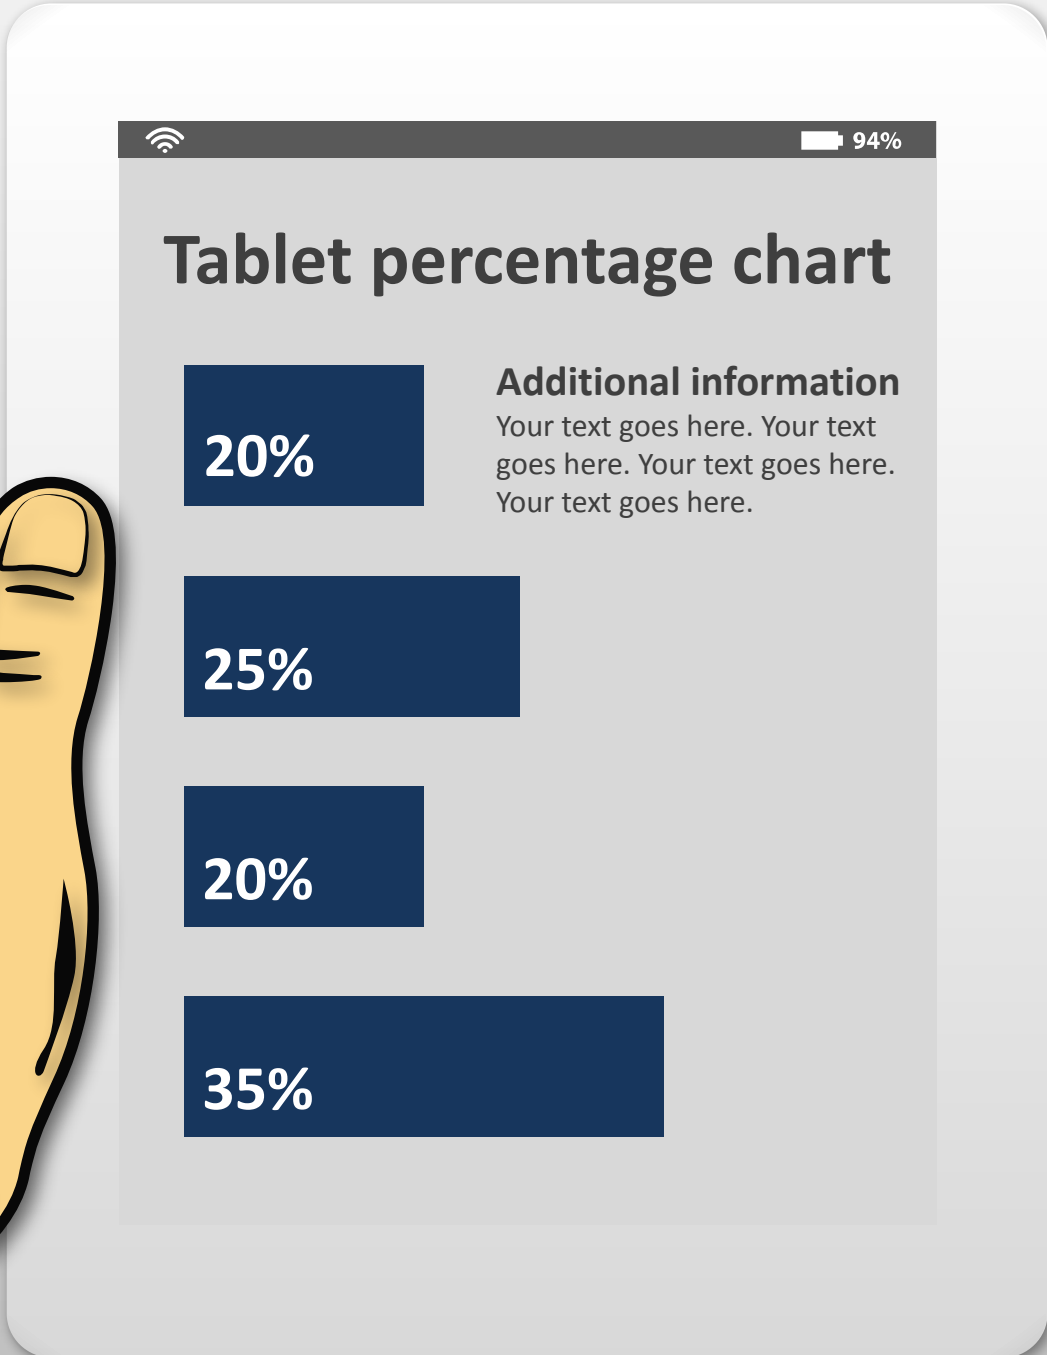

X Point one
Your text goes here. Your text goes here.
Your text goes here.

X Point two
Your text goes here. Your text goes here.
Your text goes here. Your text goes here.

X Point three
Your text goes here. Your text goes here.
Your text goes here. Your text goes here.

X Point four
Your text goes here. Your text goes here.
Your text goes here.

Tablet signature points animated

Your text goes here. Your text goes here.

The animation
automatically begins.

The animation automatically begins.

Tablet percentage chart

20%

Additional information

Your text goes here. Your text goes here. Your text goes here.

25%

20%

35%

Useful artwork