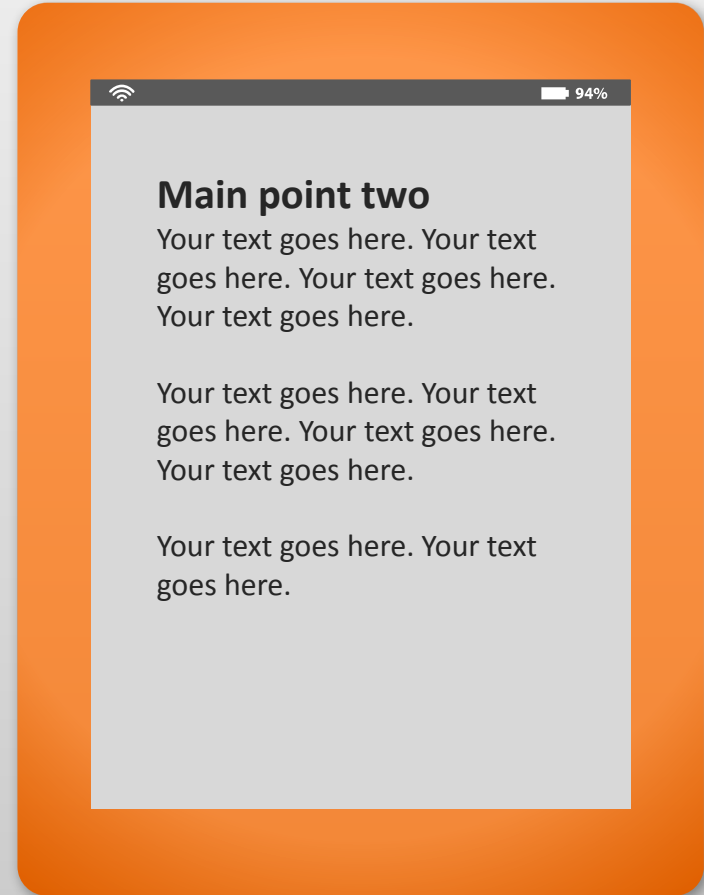

94%

Electronic
X Signature

Your sub... es here

94%

Electronic
X *Signature*

Static title slide

Your text goes here

Your text goes here

Tablet comparison animated

Your text goes here. Your text goes here.

Your text goes here

Your text goes here

Tablet comparison static

Your text goes here. Your text goes here.

Main point goes here

Your text goes here. Your text goes here. Your text goes here. Your text goes here. Your text goes here. Your text goes here. Your text goes here.

X Point one
Your text goes here. Your text goes here.
Your text goes here.

X Point two
Your text goes here. Your text goes here.
Your text goes here. Your text goes here.

X Point three
Your text goes here. Your text goes here.
Your text goes here. Your text goes here.

X Point four
Your text goes here. Your text goes here.
Your text goes here.

Tablet signature points animated

Your text goes here. Your text goes here.

The animation
automatically begins.

The animation automatically begins.